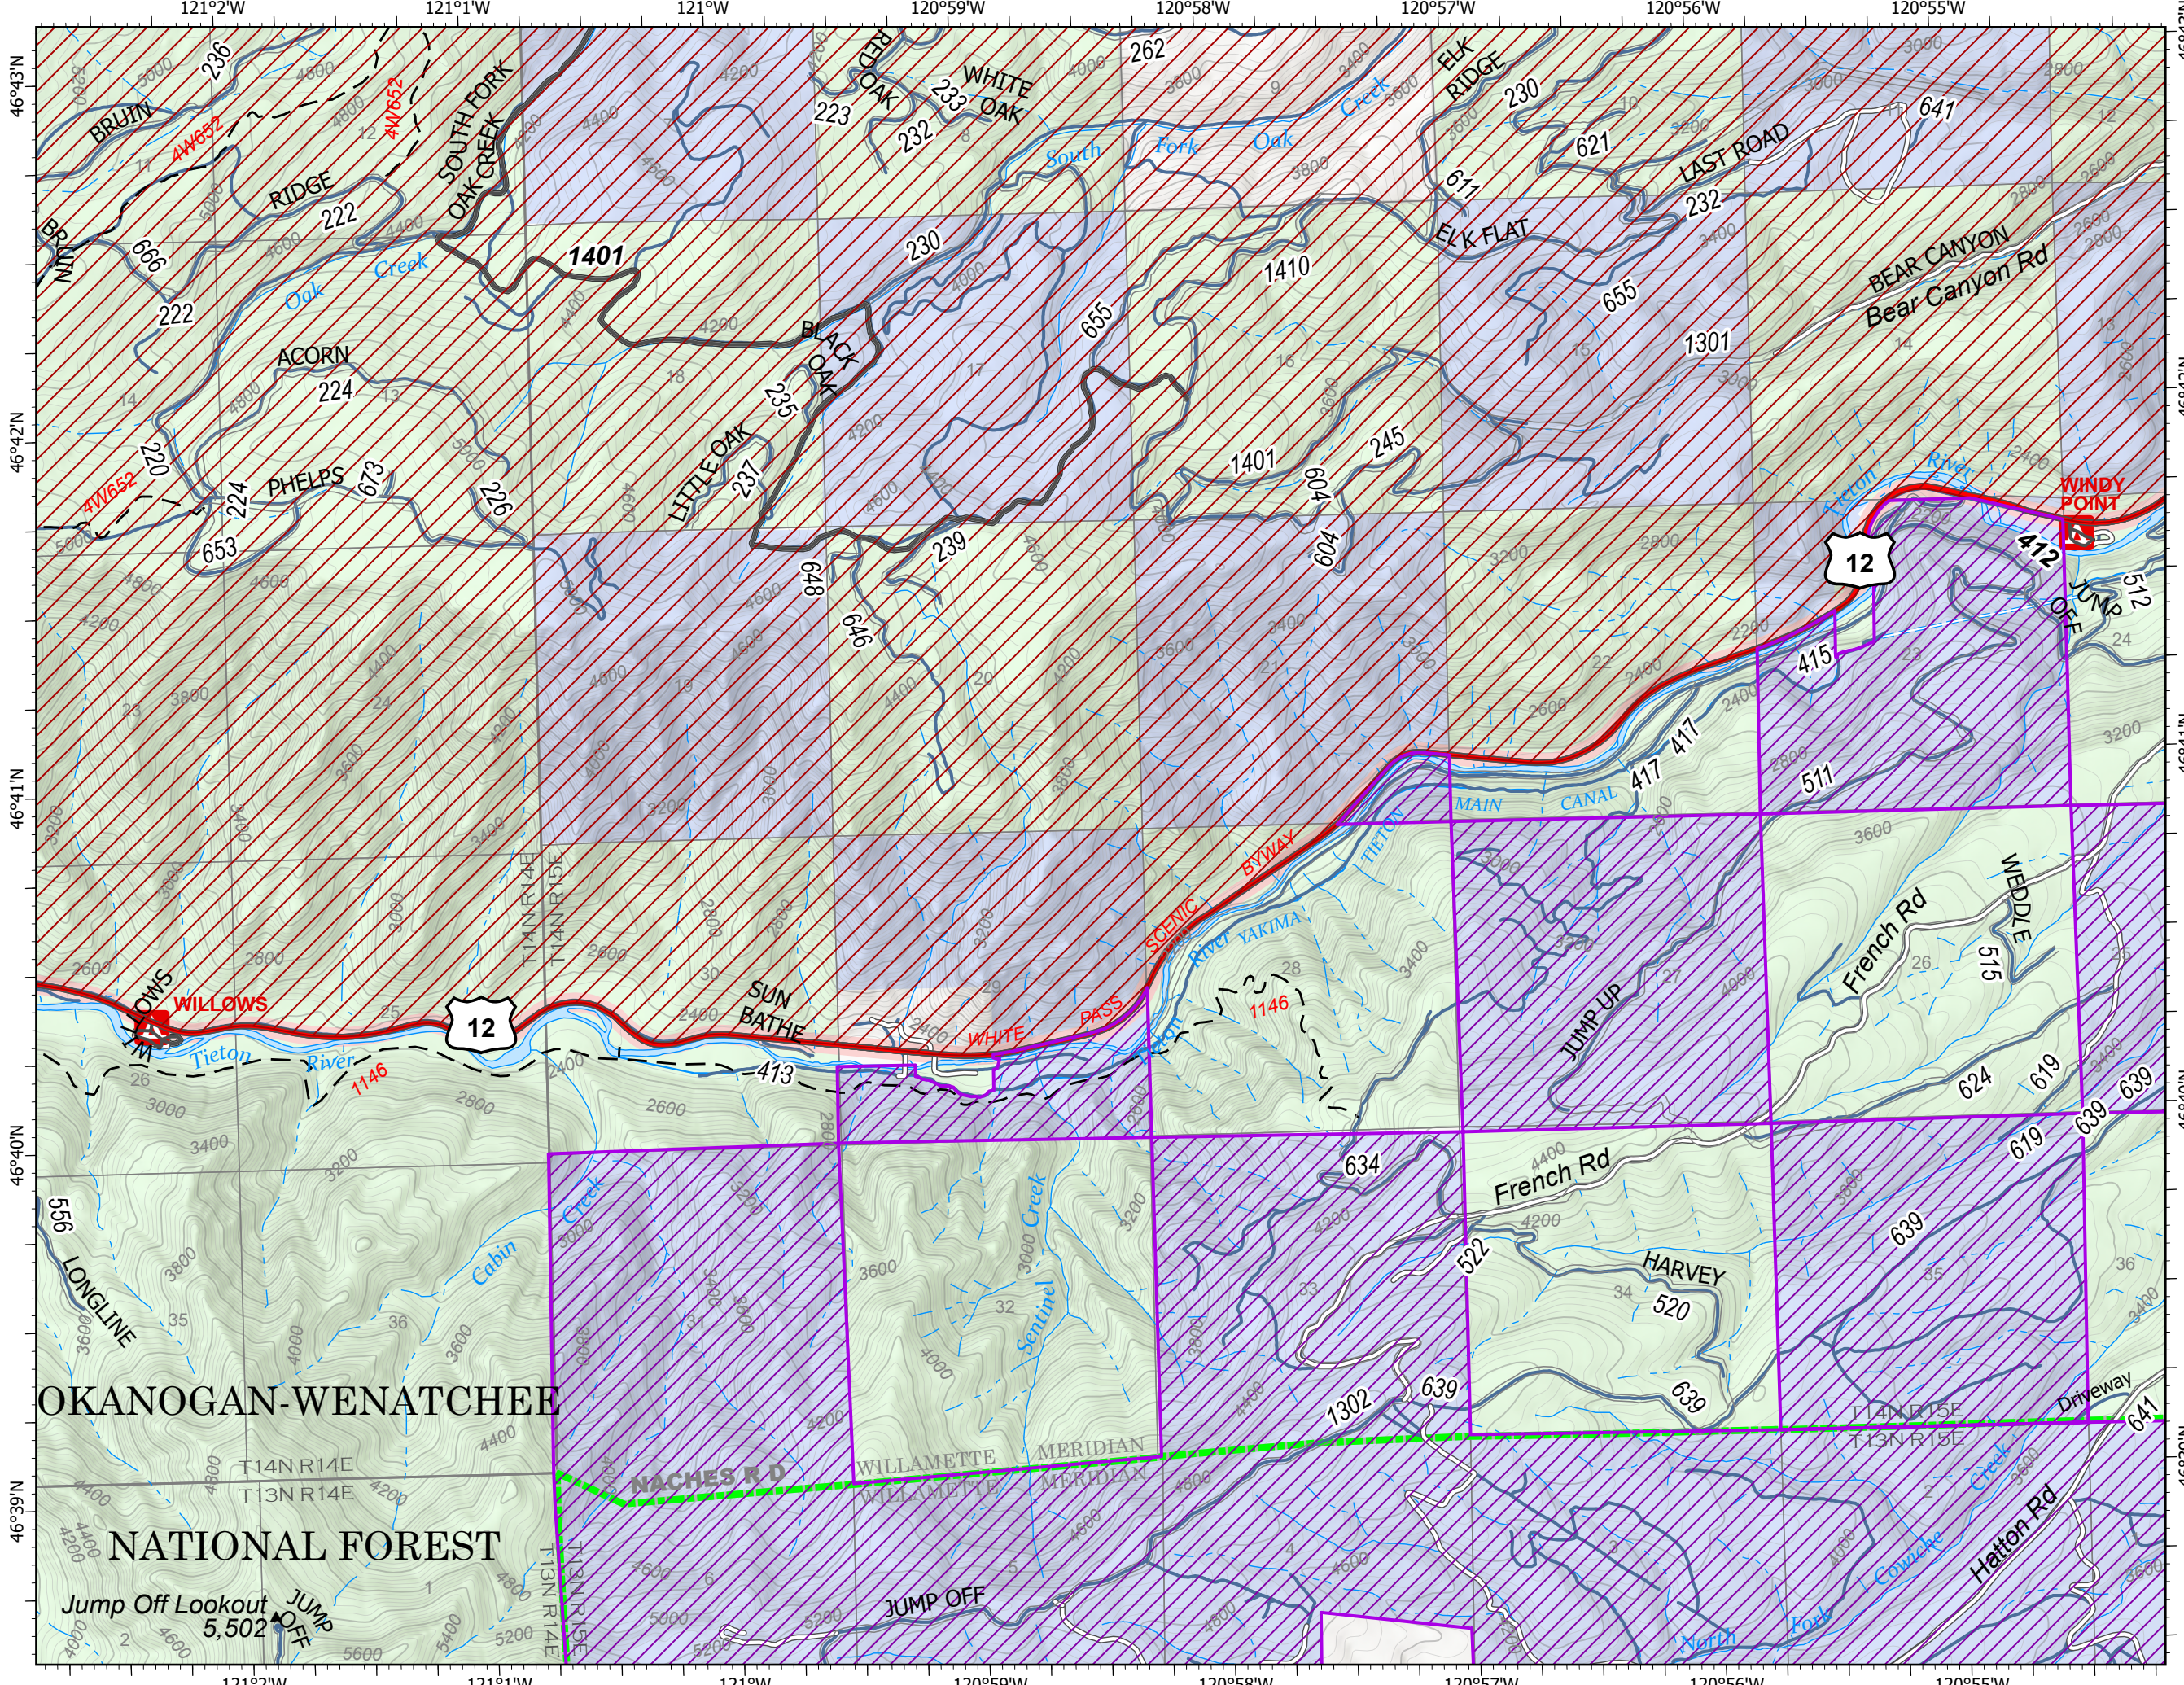

Forest Closure

Schneider Springs
WA-OWF-000453

9/4/21

85,639 acres at 9/2/21 2305

Page 6

- FS - Suitable for Passenger Car
- FS - High Clearance/Closed
- Primary Highway
- Dirt (Not Paved)
- Gravel Road
- Dirt Roads
- Unimproved Roads
- Closed Roads
- State or PVT
- Administrative FS Boundary
- State Closure Area
- Forest Closure Area
- Bureau of Land Management
- US Forest Service
- National Park Service
- Bureau of Reclamation
- State
- Other Public
- Private

OKANOGAN-WENATCHEE

NATIONAL FOREST

Jump Off Lookout
5,502