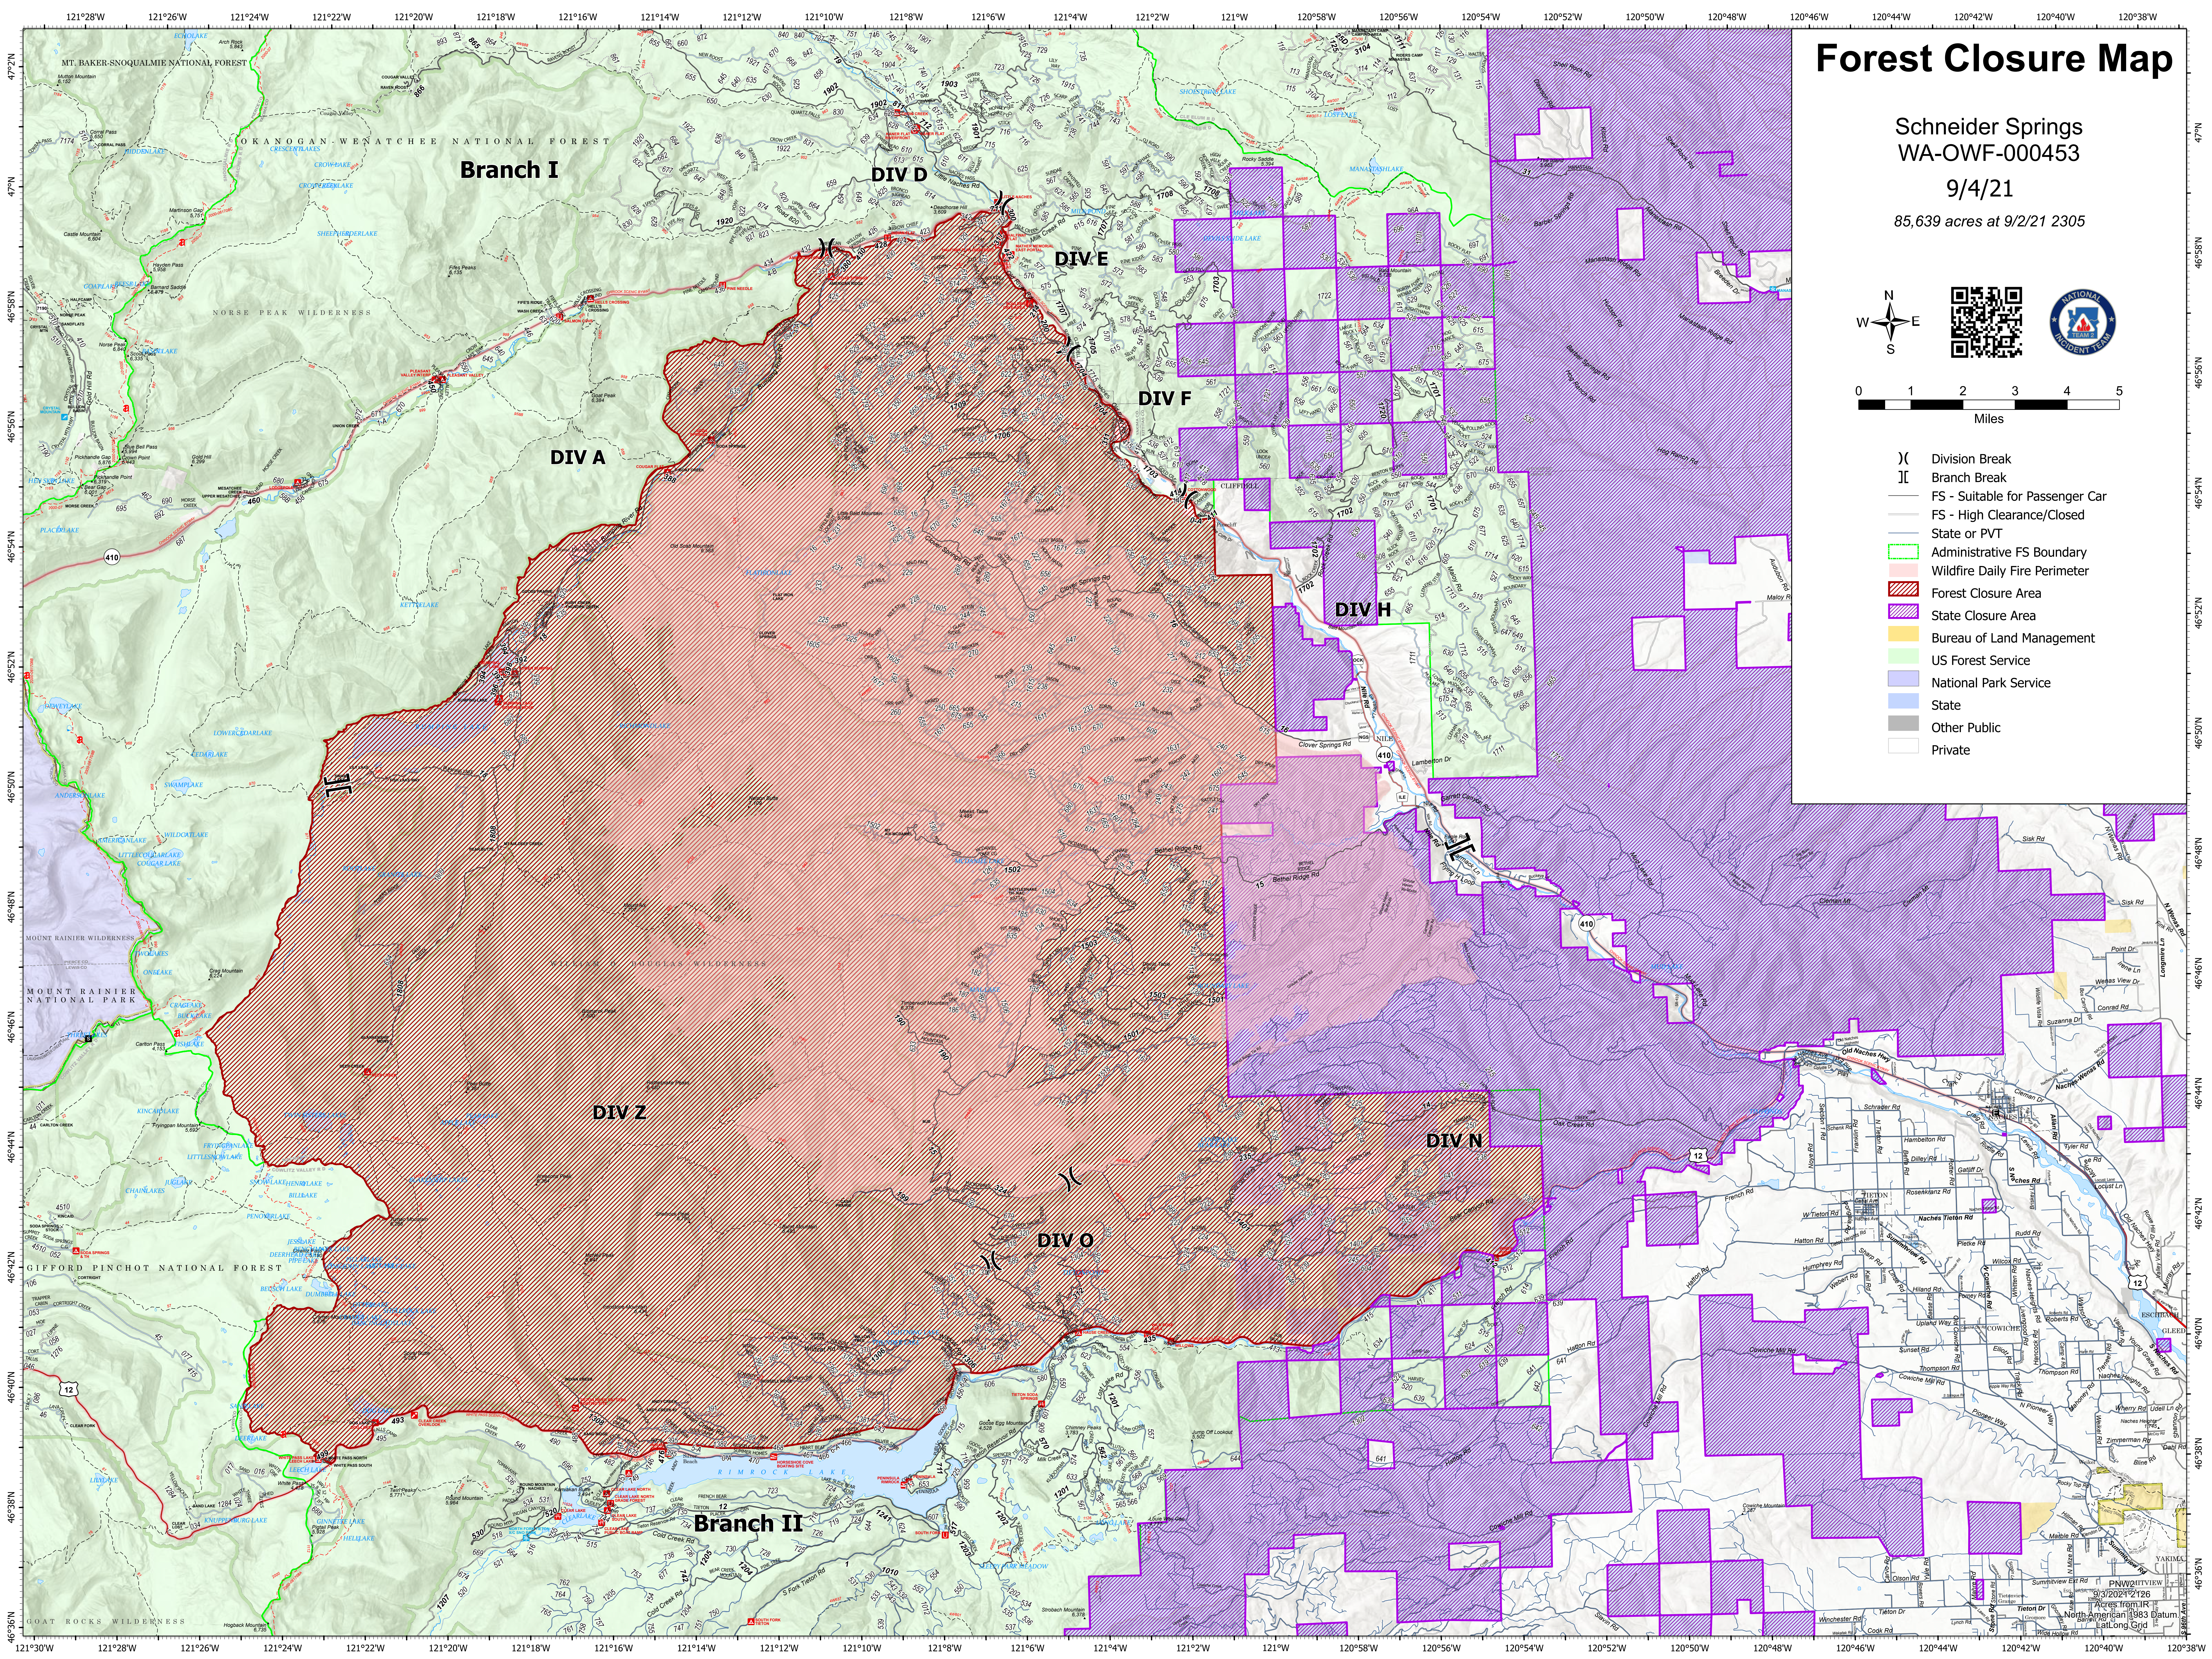

Forest Closure Map

Schneider Springs
WA-OWF-000453

9/4/21

85,639 acres at 9/2/21 2305

- () Division Break
- || Branch Break
- FS - Suitable for Passenger Car
- FS - High Clearance/Closed
- State or PVT
- Administrative FS Boundary
- Wildfire Daily Fire Perimeter
- ▨ Forest Closure Area
- ▨ State Closure Area
- ▨ Bureau of Land Management
- ▨ US Forest Service
- ▨ National Park Service
- ▨ State
- ▨ Other Public
- ▨ Private

PNW21TVIEW
6/3/2021 12:26
Acres from IR
North American 1983 Datum
LatLong Grid