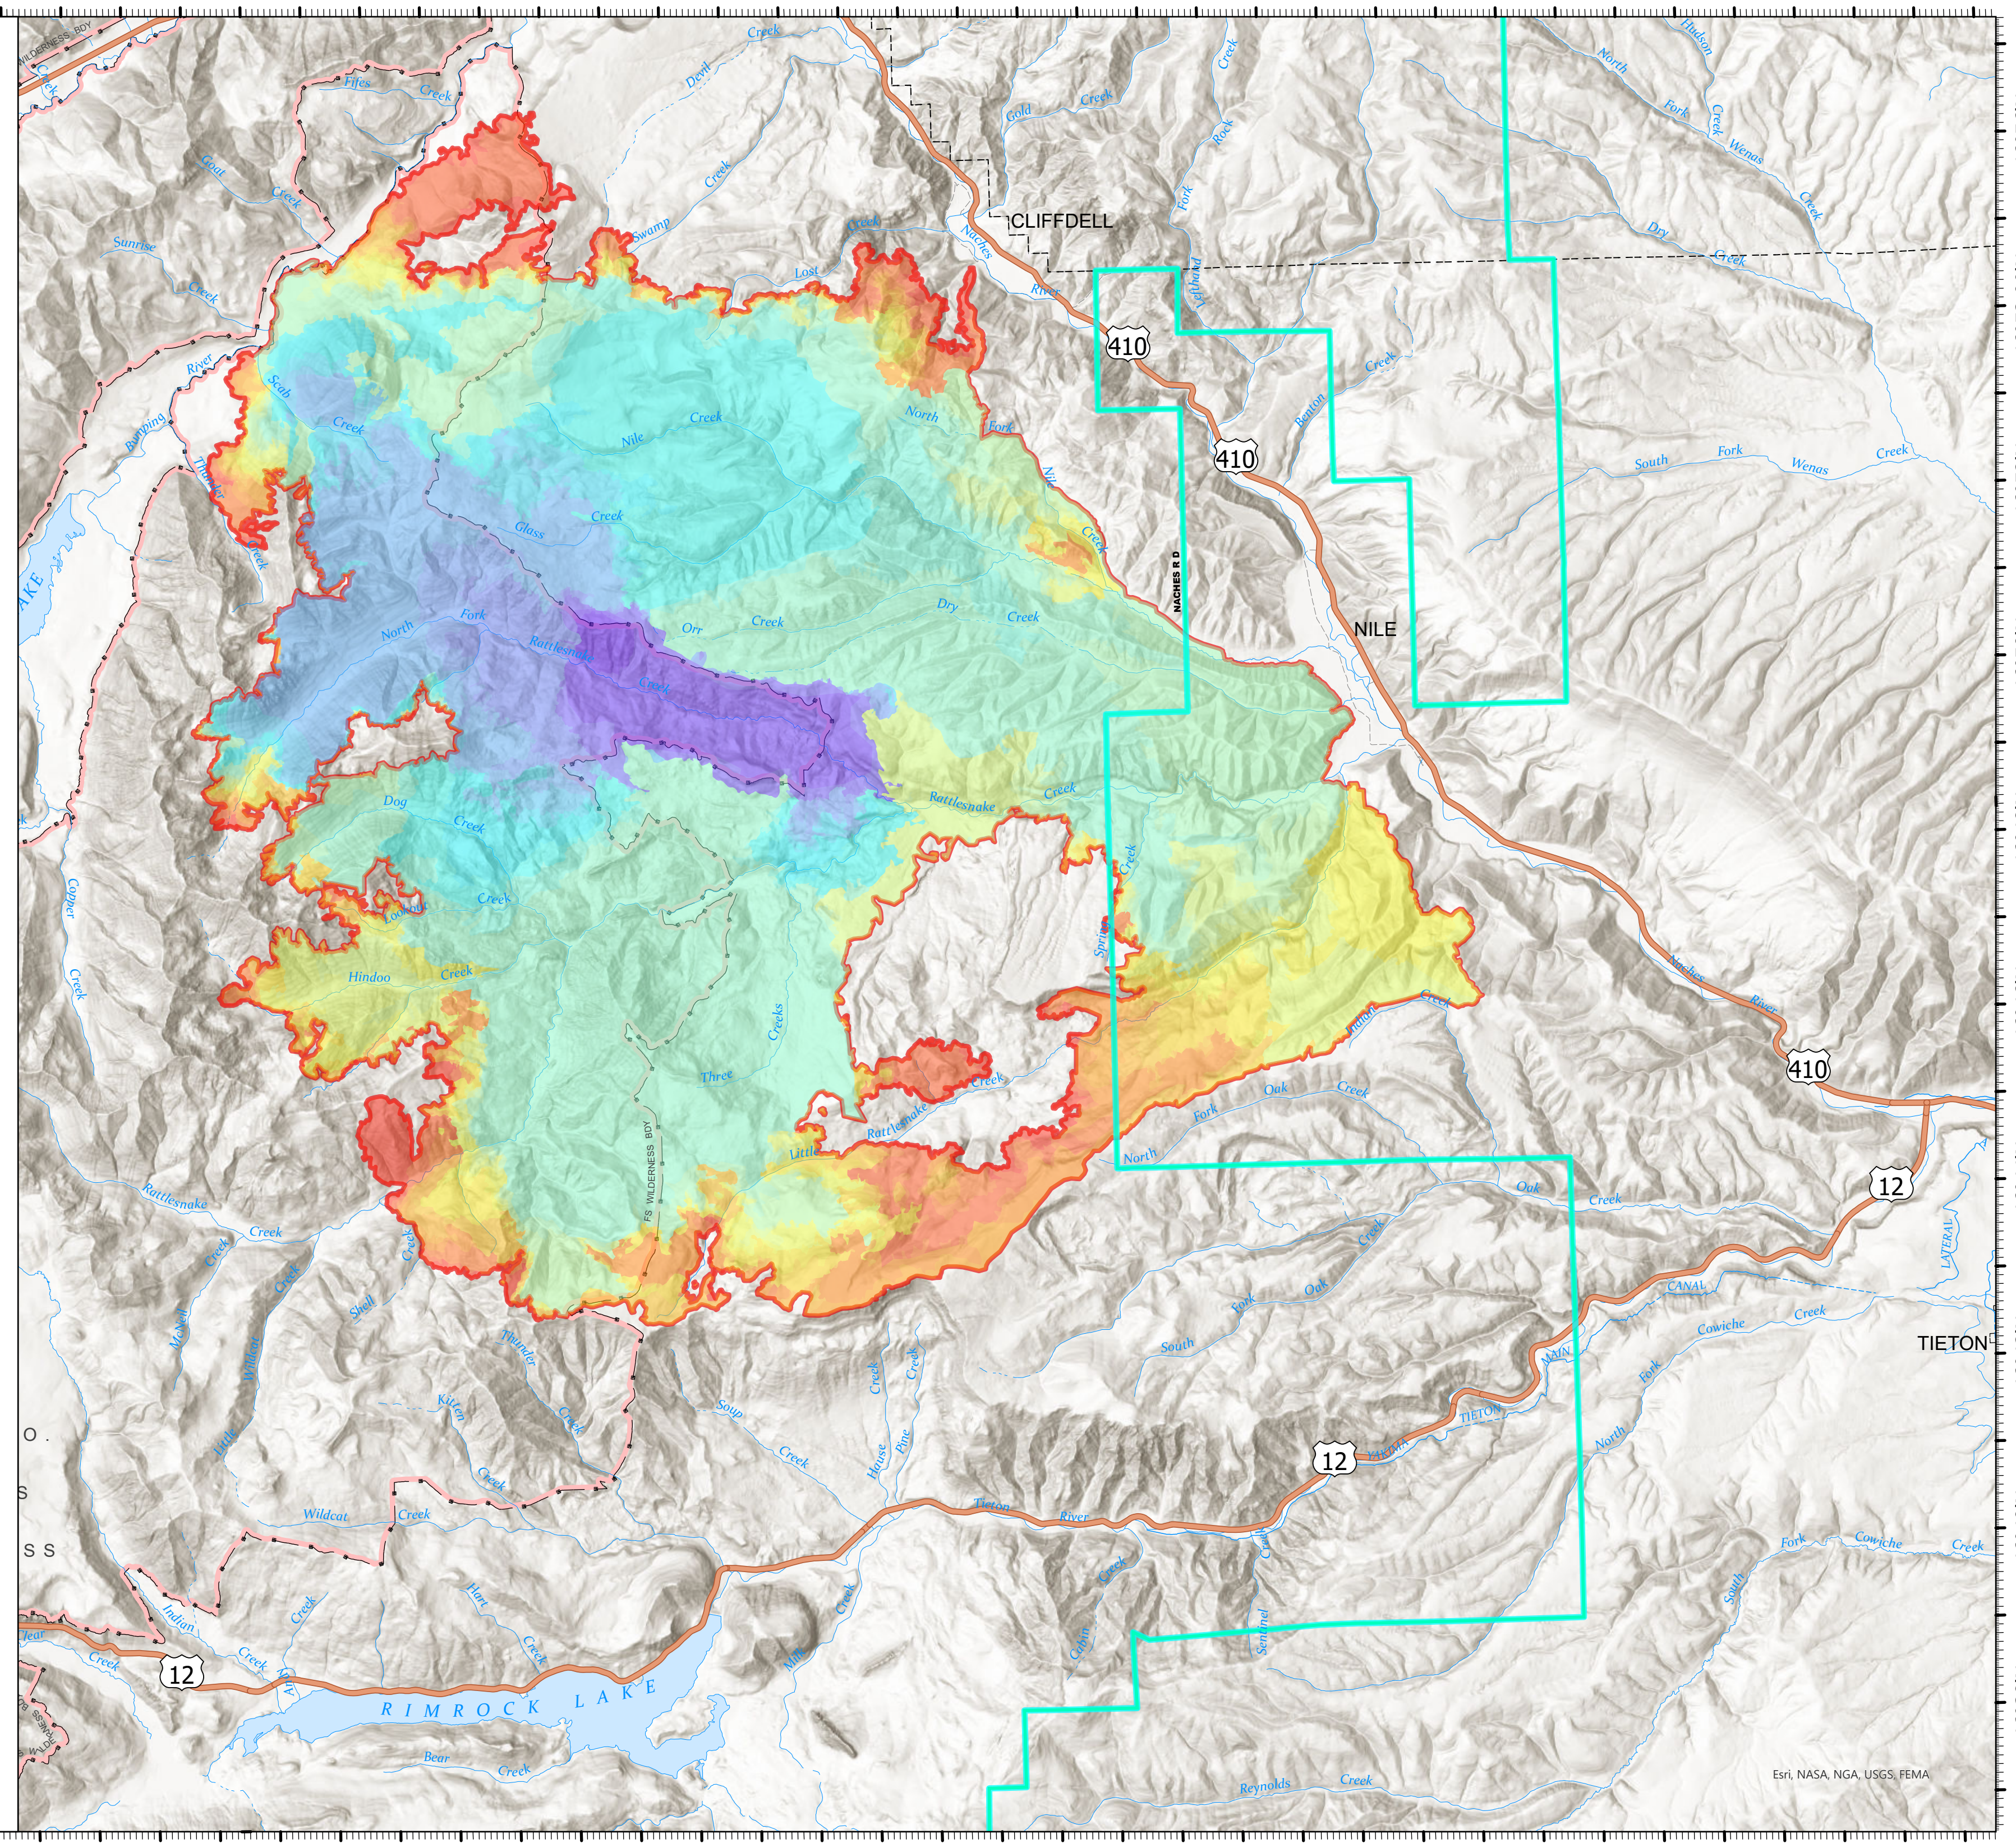

121°26'W 121°24'W 121°22'W 121°20'W 121°18'W 121°16'W 121°14'W 121°12'W 121°10'W 121°8'W 121°6.01'W 121°4'W 121°2'W 121°W 120°58'W 120°56'W 120°54'W 120°52'W 120°50'W 120°48'W 120°46'W

# Progression Map

Schneider Springs  
WA-OWF-000453  
9/7/21

94,206 acres at 9/6/21 2030

- ▭ Wildfire Daily Fire Perimeter
- ▭ Proclaimed FS Boundary
- ▭ Federal Wilderness Boundary
- ▭ 08/05/2021, 3099 ac growth, 3099 ac total
- ▭ 08/07/2021, 1034 ac growth, 4133 ac total
- ▭ 08/08/2021, 87 ac growth, 4220 ac total
- ▭ 08/09/2021, 1423 ac growth, 5643 ac total
- ▭ 08/10/2021, 1505 ac growth, 7148 ac total
- ▭ 08/11/2021, 1852 ac growth, 9000 ac total
- ▭ 08/12/2021, 0 ac growth, 9000 ac total
- ▭ 08/13/2021, 4665 ac growth, 13665 ac total
- ▭ 08/14/2021, 1377 ac growth, 15042 ac total
- ▭ 08/15/2021, 1474 ac growth, 16516 ac total
- ▭ 08/16/2021, 2320 ac growth, 18836 ac total
- ▭ 08/17/2021, 9507 ac growth, 28343 ac total
- ▭ 08/18/2021, 3525 ac growth, 31868 ac total
- ▭ 08/19/2021, 31632 ac growth, 63500 ac total
- ▭ 08/21/2021, 954 ac growth, 64454 ac total
- ▭ 08/22/2021, 3080 ac growth, 67534 ac total
- ▭ 08/25/2021, 4373 ac growth, 71907 ac total
- ▭ 08/26/2021, 1496 ac growth, 73403 ac total
- ▭ 08/27/2021, 1652 ac growth, 75055 ac total
- ▭ 08/28/2021, 1709 ac growth, 76764 ac total
- ▭ 08/29/2021, 0 ac growth, 76764 ac total
- ▭ 08/30/2021, 4077 ac growth, 80841 ac total
- ▭ 08/31/2021, 1381 ac growth, 82222 ac total
- ▭ 09/01/2021, 2287 ac growth, 84509 ac total
- ▭ 09/02/2021, 1130 ac growth, 85639 ac total
- ▭ 09/03/2021, 2714 ac growth, 88353 ac total
- ▭ 09/04/2021, 1532 ac growth, 89885 ac total
- ▭ 09/05/2021, 2890 ac growth, 92775 ac total
- ▭ 09/06/2021, 1431 ac growth, 94206 ac total

PNW2  
9/7/2021 1004  
Acres from IR  
North American 1983 Datum. LatLong Grid

Esri, NASA, NGA, USGS, FEMA

121°26'W 121°24'W 121°22'W 121°20'W 121°18'W 121°16'W 121°14'W 121°12'W 121°10'W 121°8'W 121°6.01'W 121°4'W 121°2'W 121°W 120°58'W 120°56'W 120°54'W 120°52'W 120°50'W 120°48'W