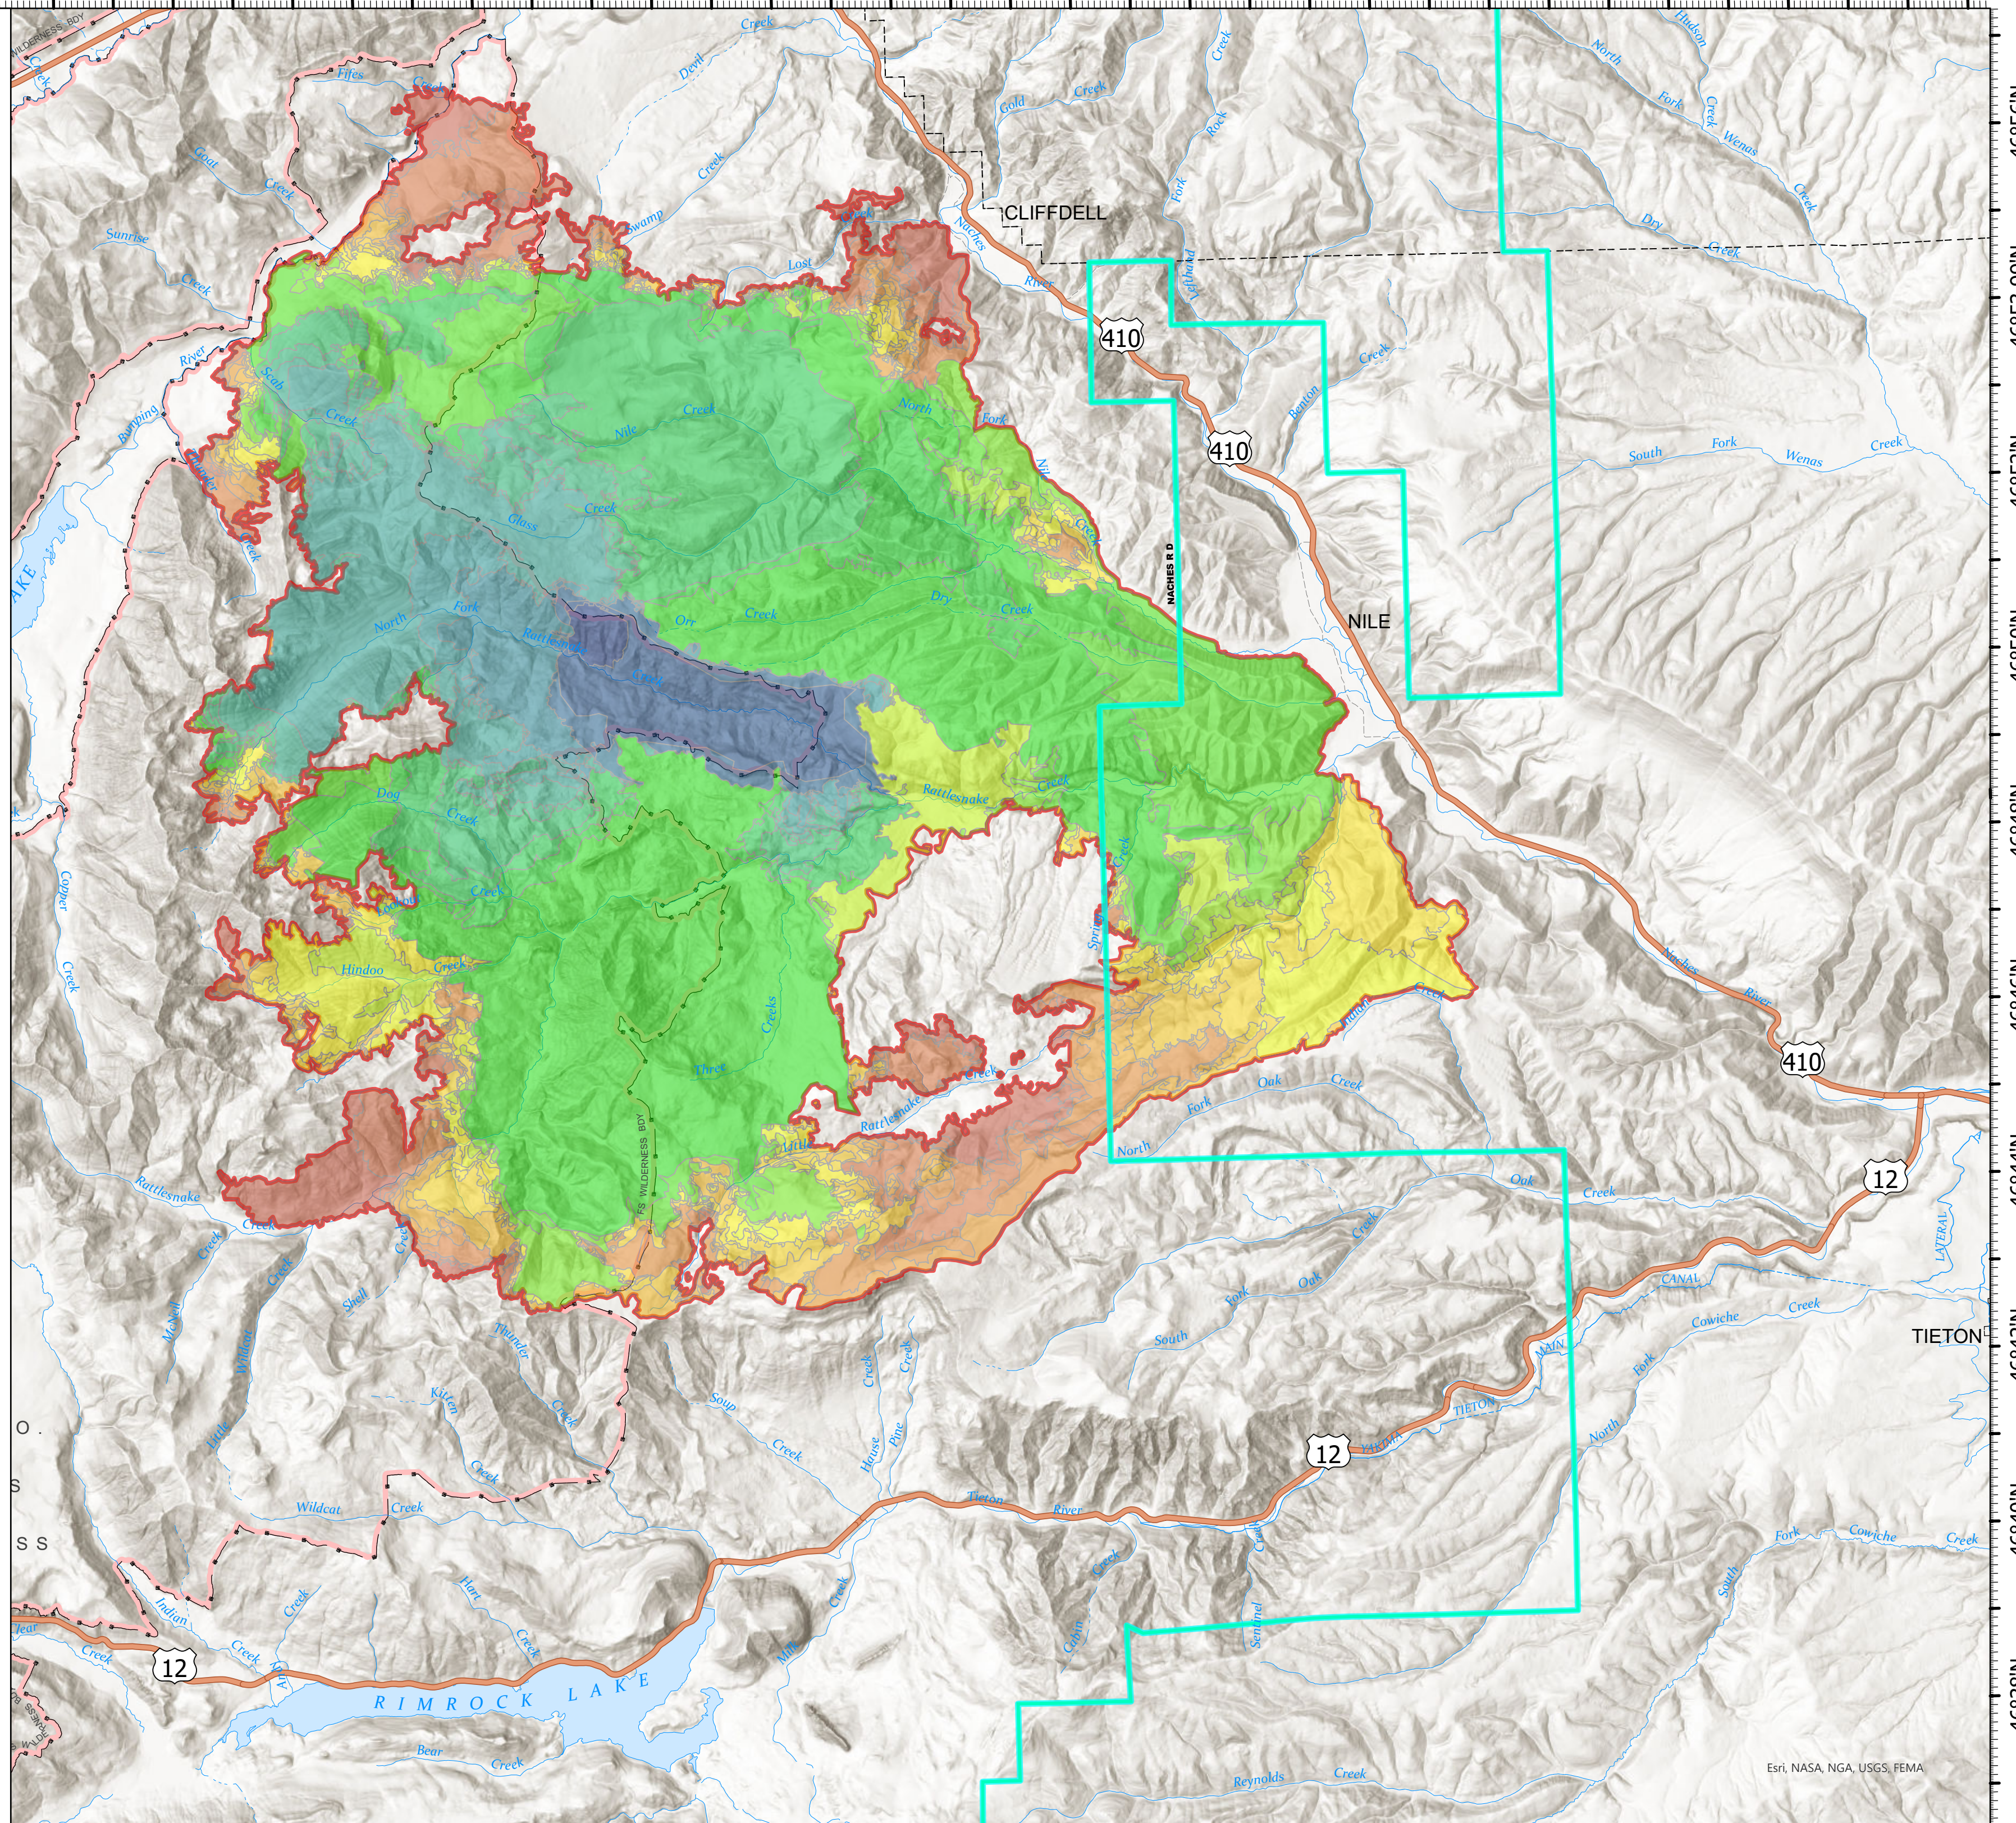

121°26'W 121°24'W 121°22'W 121°20'W 121°18'W 121°16'W 121°14'W 121°12'W 121°10'W 121°8'W 121°6.01'W 121°4'W 121°2'W 121°W 120°58'W 120°56'W 120°54'W 120°52'W 120°50'W 120°48'W 120°46'W

# Progression Map

Schneider Springs  
WA-OWF-000453  
9/8/21

97,288 acres at 9/7/21 2315

- ▬ Wildfire Daily Fire Perimeter
- ▬ Proclaimed FS Boundary
- ▬ Federal Wilderness Boundary
- 08/05/2021, 3099 ac growth, 3099 ac total
- 08/07/2021, 1034 ac growth, 4133 ac total
- 08/08/2021, 87 ac growth, 4220 ac total
- 08/09/2021, 1423 ac growth, 5643 ac total
- 08/10/2021, 1505 ac growth, 7148 ac total
- 08/11/2021, 1852 ac growth, 9000 ac total
- 08/12/2021, 0 ac growth, 9000 ac total
- 08/13/2021, 4665 ac growth, 13665 ac total
- 08/14/2021, 1377 ac growth, 15042 ac total
- 08/15/2021, 1474 ac growth, 16516 ac total
- 08/16/2021, 2320 ac growth, 18836 ac total
- 08/17/2021, 9507 ac growth, 28343 ac total
- 08/18/2021, 3525 ac growth, 31868 ac total
- 08/19/2021, 31632 ac growth, 63500 ac total
- 08/21/2021, 954 ac growth, 64454 ac total
- 08/22/2021, 3080 ac growth, 67534 ac total
- 08/25/2021, 4373 ac growth, 71907 ac total
- 08/26/2021, 1496 ac growth, 73403 ac total
- 08/27/2021, 1652 ac growth, 75055 ac total
- 08/28/2021, 1709 ac growth, 76764 ac total
- 08/29/2021, 0 ac growth, 76764 ac total
- 08/30/2021, 4077 ac growth, 80841 ac total
- 08/31/2021, 1381 ac growth, 82222 ac total
- 09/01/2021, 2287 ac growth, 84509 ac total
- 09/02/2021, 1130 ac growth, 85639 ac total
- 09/03/2021, 2714 ac growth, 88353 ac total
- 09/04/2021, 1532 ac growth, 89885 ac total
- 09/05/2021, 2890 ac growth, 92775 ac total
- 09/06/2021, 1431 ac growth, 94206 ac total
- 09/07/2021, 3082 ac growth, 97288 ac total

PNW2  
9/8/2021 0757  
Acres from IR  
North American 1983 Datum, LatLong Grid

Esri, NASA, NGA, USGS, FEMA

121°26'W 121°24'W 121°22'W 121°20'W 121°18'W 121°16'W 121°14'W 121°12'W 121°10'W 121°8'W 121°6.01'W 121°4'W 121°2'W 121°W 120°58'W 120°56'W 120°54'W 120°52'W 120°50'W 120°48'W