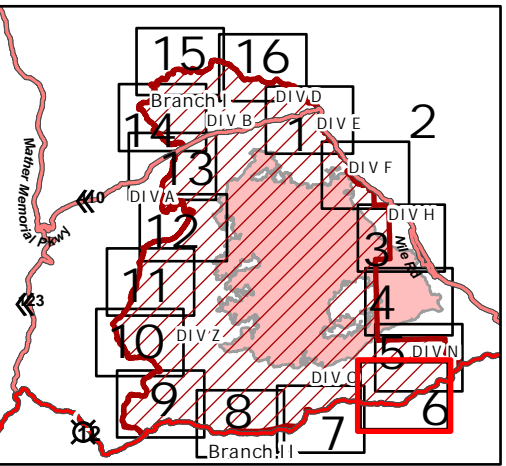

Forest Closure

Schneider Springs
WA-OWF-000453

9/9/21

97,288 acres at 9/7/21 2315

Page 6

- Forest Closure Area (Proposed Effective Date 9/9/21)
- State Closure Area
- Other
- Prescribed Fire
- Wildfire Daily Fire Perimeter
- Primary Highway
- Secondary Highway
- FS - Suitable for Passenger Car
- FS - High Clearance/Closed
- Administrative FS Boundary
- FS Wilderness Boundary
- Bureau of Land Management
- US Forest Service
- National Park Service
- State
- Other Public
- Private
- World Hillshade

9/9/2021 0024
Acres from IR
North American 1983 Datum.
Lat/Long Grid