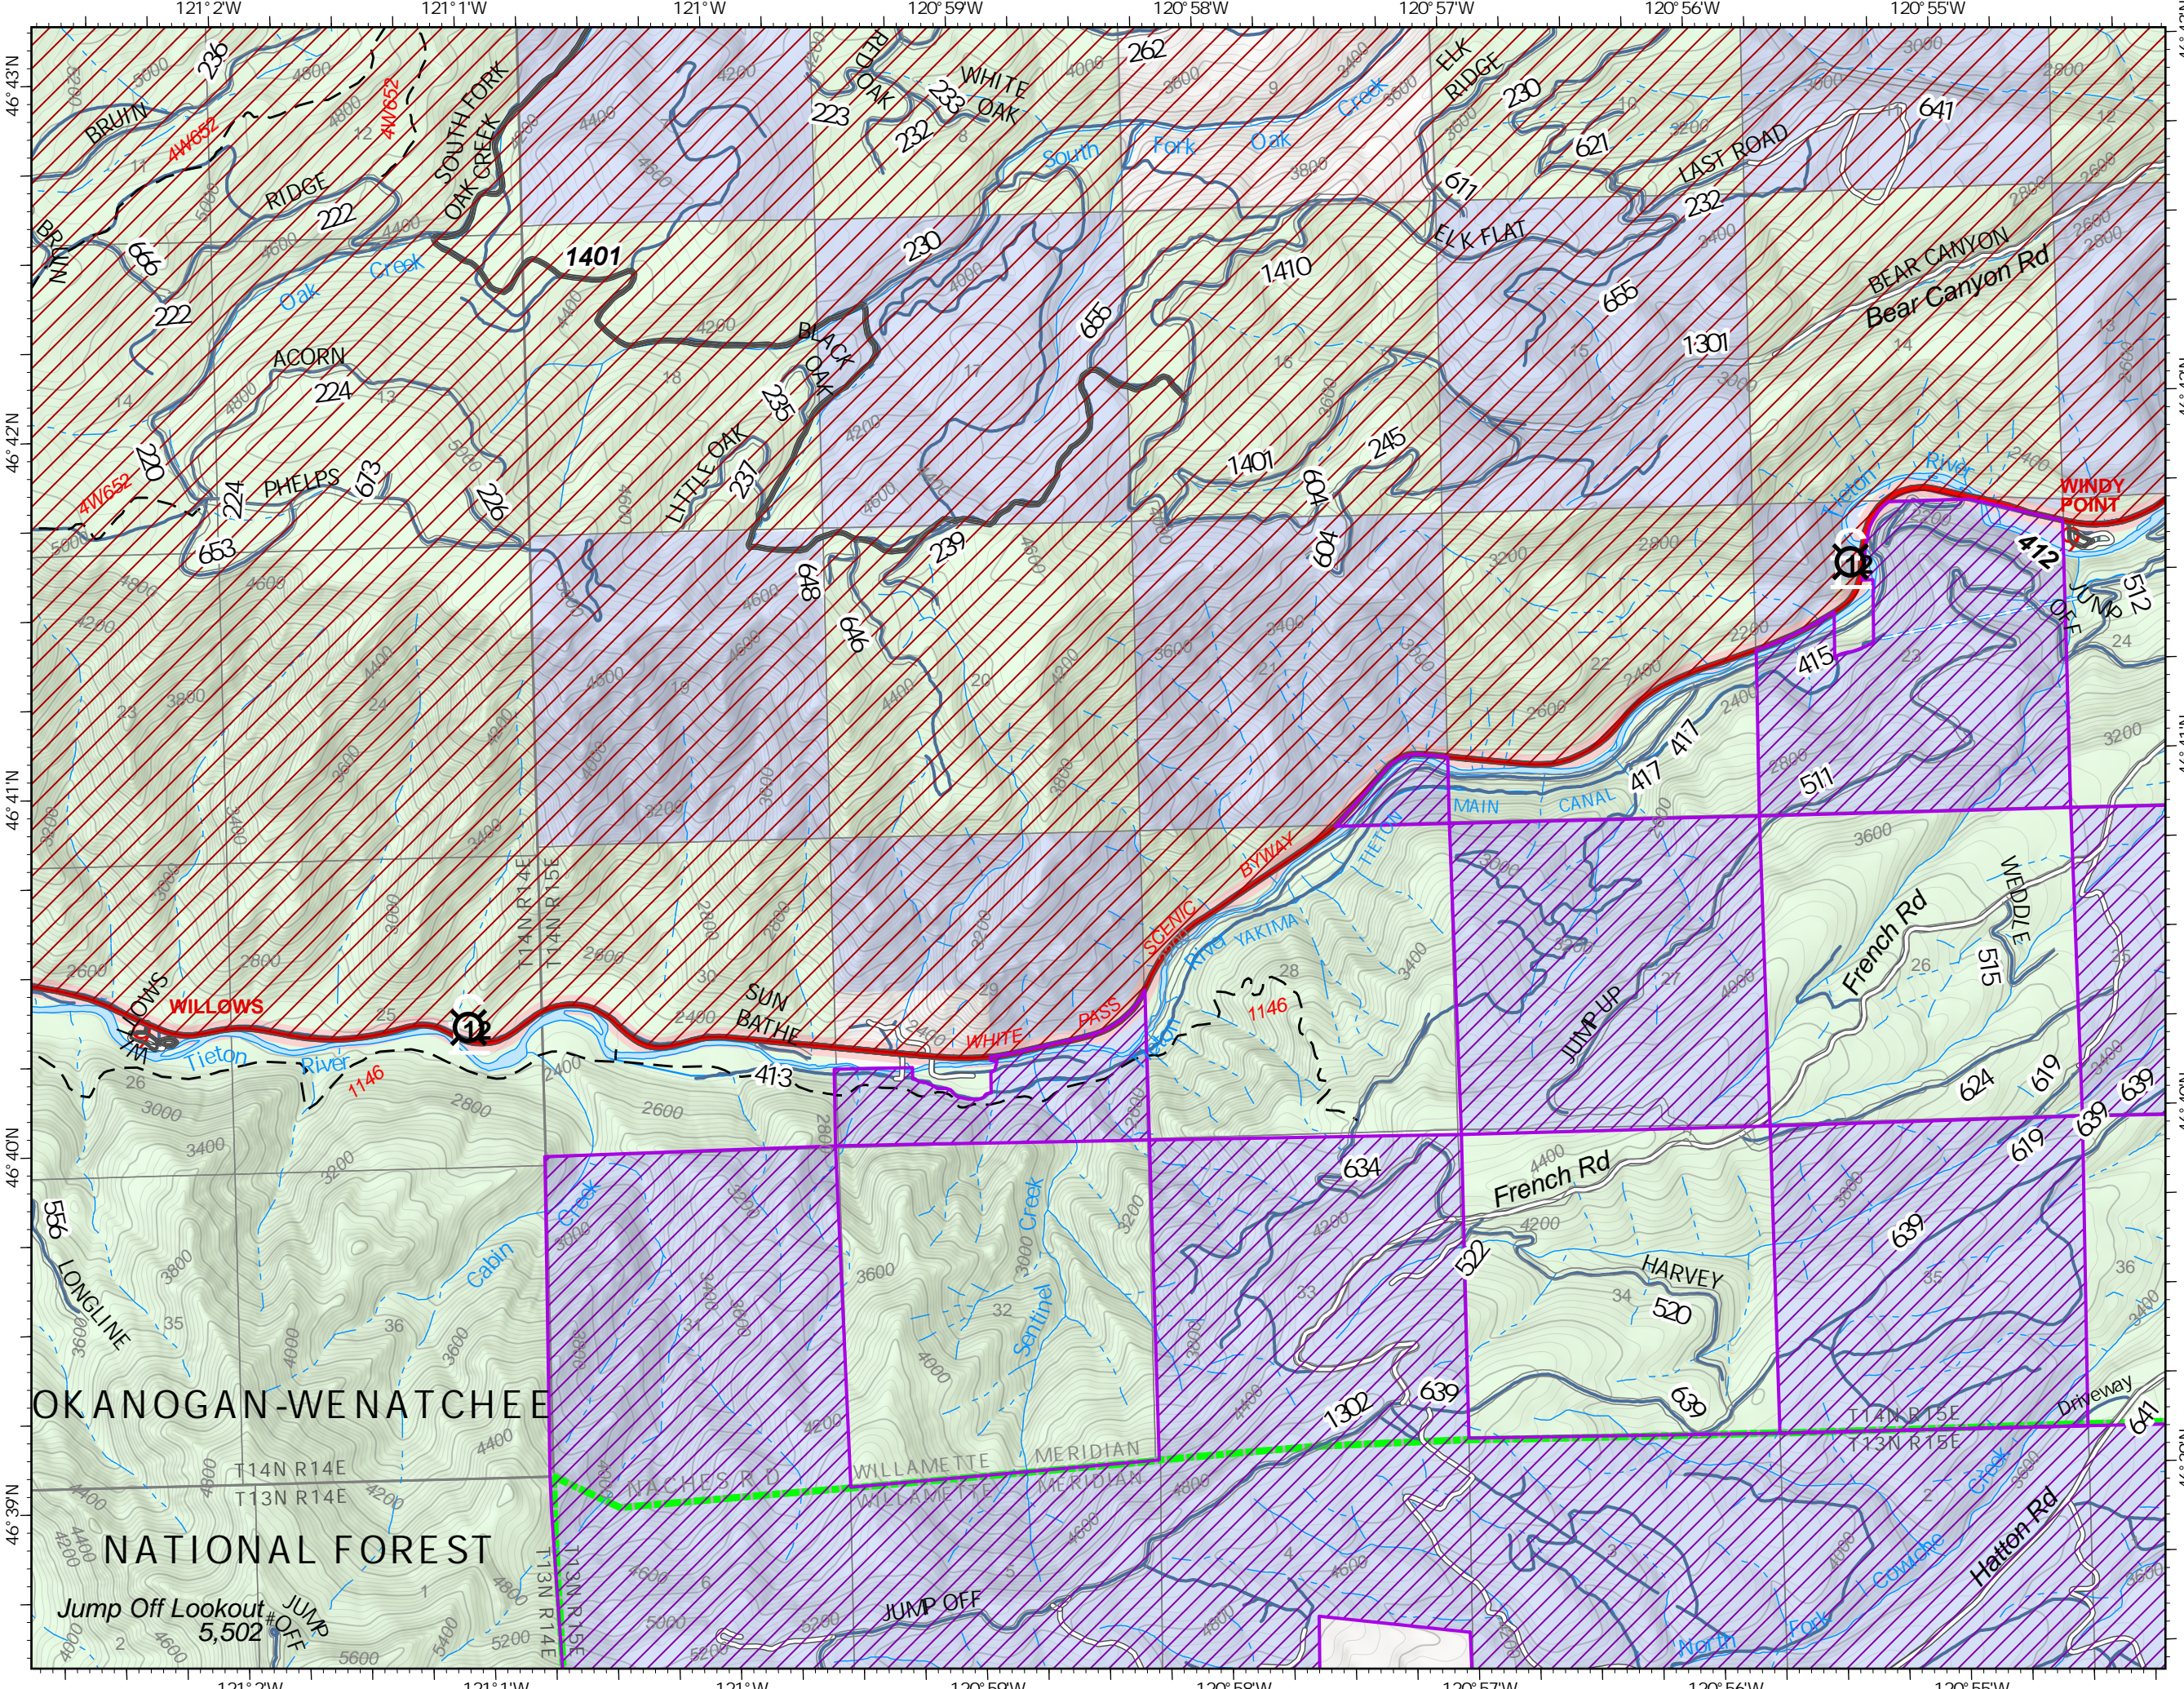

Forest Closure

Schneider Springs
WA-OWF-000453

9/9/21

97,288 acres at 9/7/21 2315

Page 6

- Forest Closure Area (Proposed Effective Date 9/9/21)
- State Closure Area
- Other
- Prescribed Fire
- Wildfire Daily Fire Perimeter
- Primary Highway
- Secondary Highway
- FS - Suitable for Passenger Car
- FS - High Clearance/Closed
- Administrative FS Boundary
- FS Wilderness Boundary
- Bureau of Land Management
- US Forest Service
- National Park Service
- State
- Other Public
- Private
- World Hillshade

9/9/2021 0024
Acres from IR
North American 1983 Datum.
Lat/Long Grid