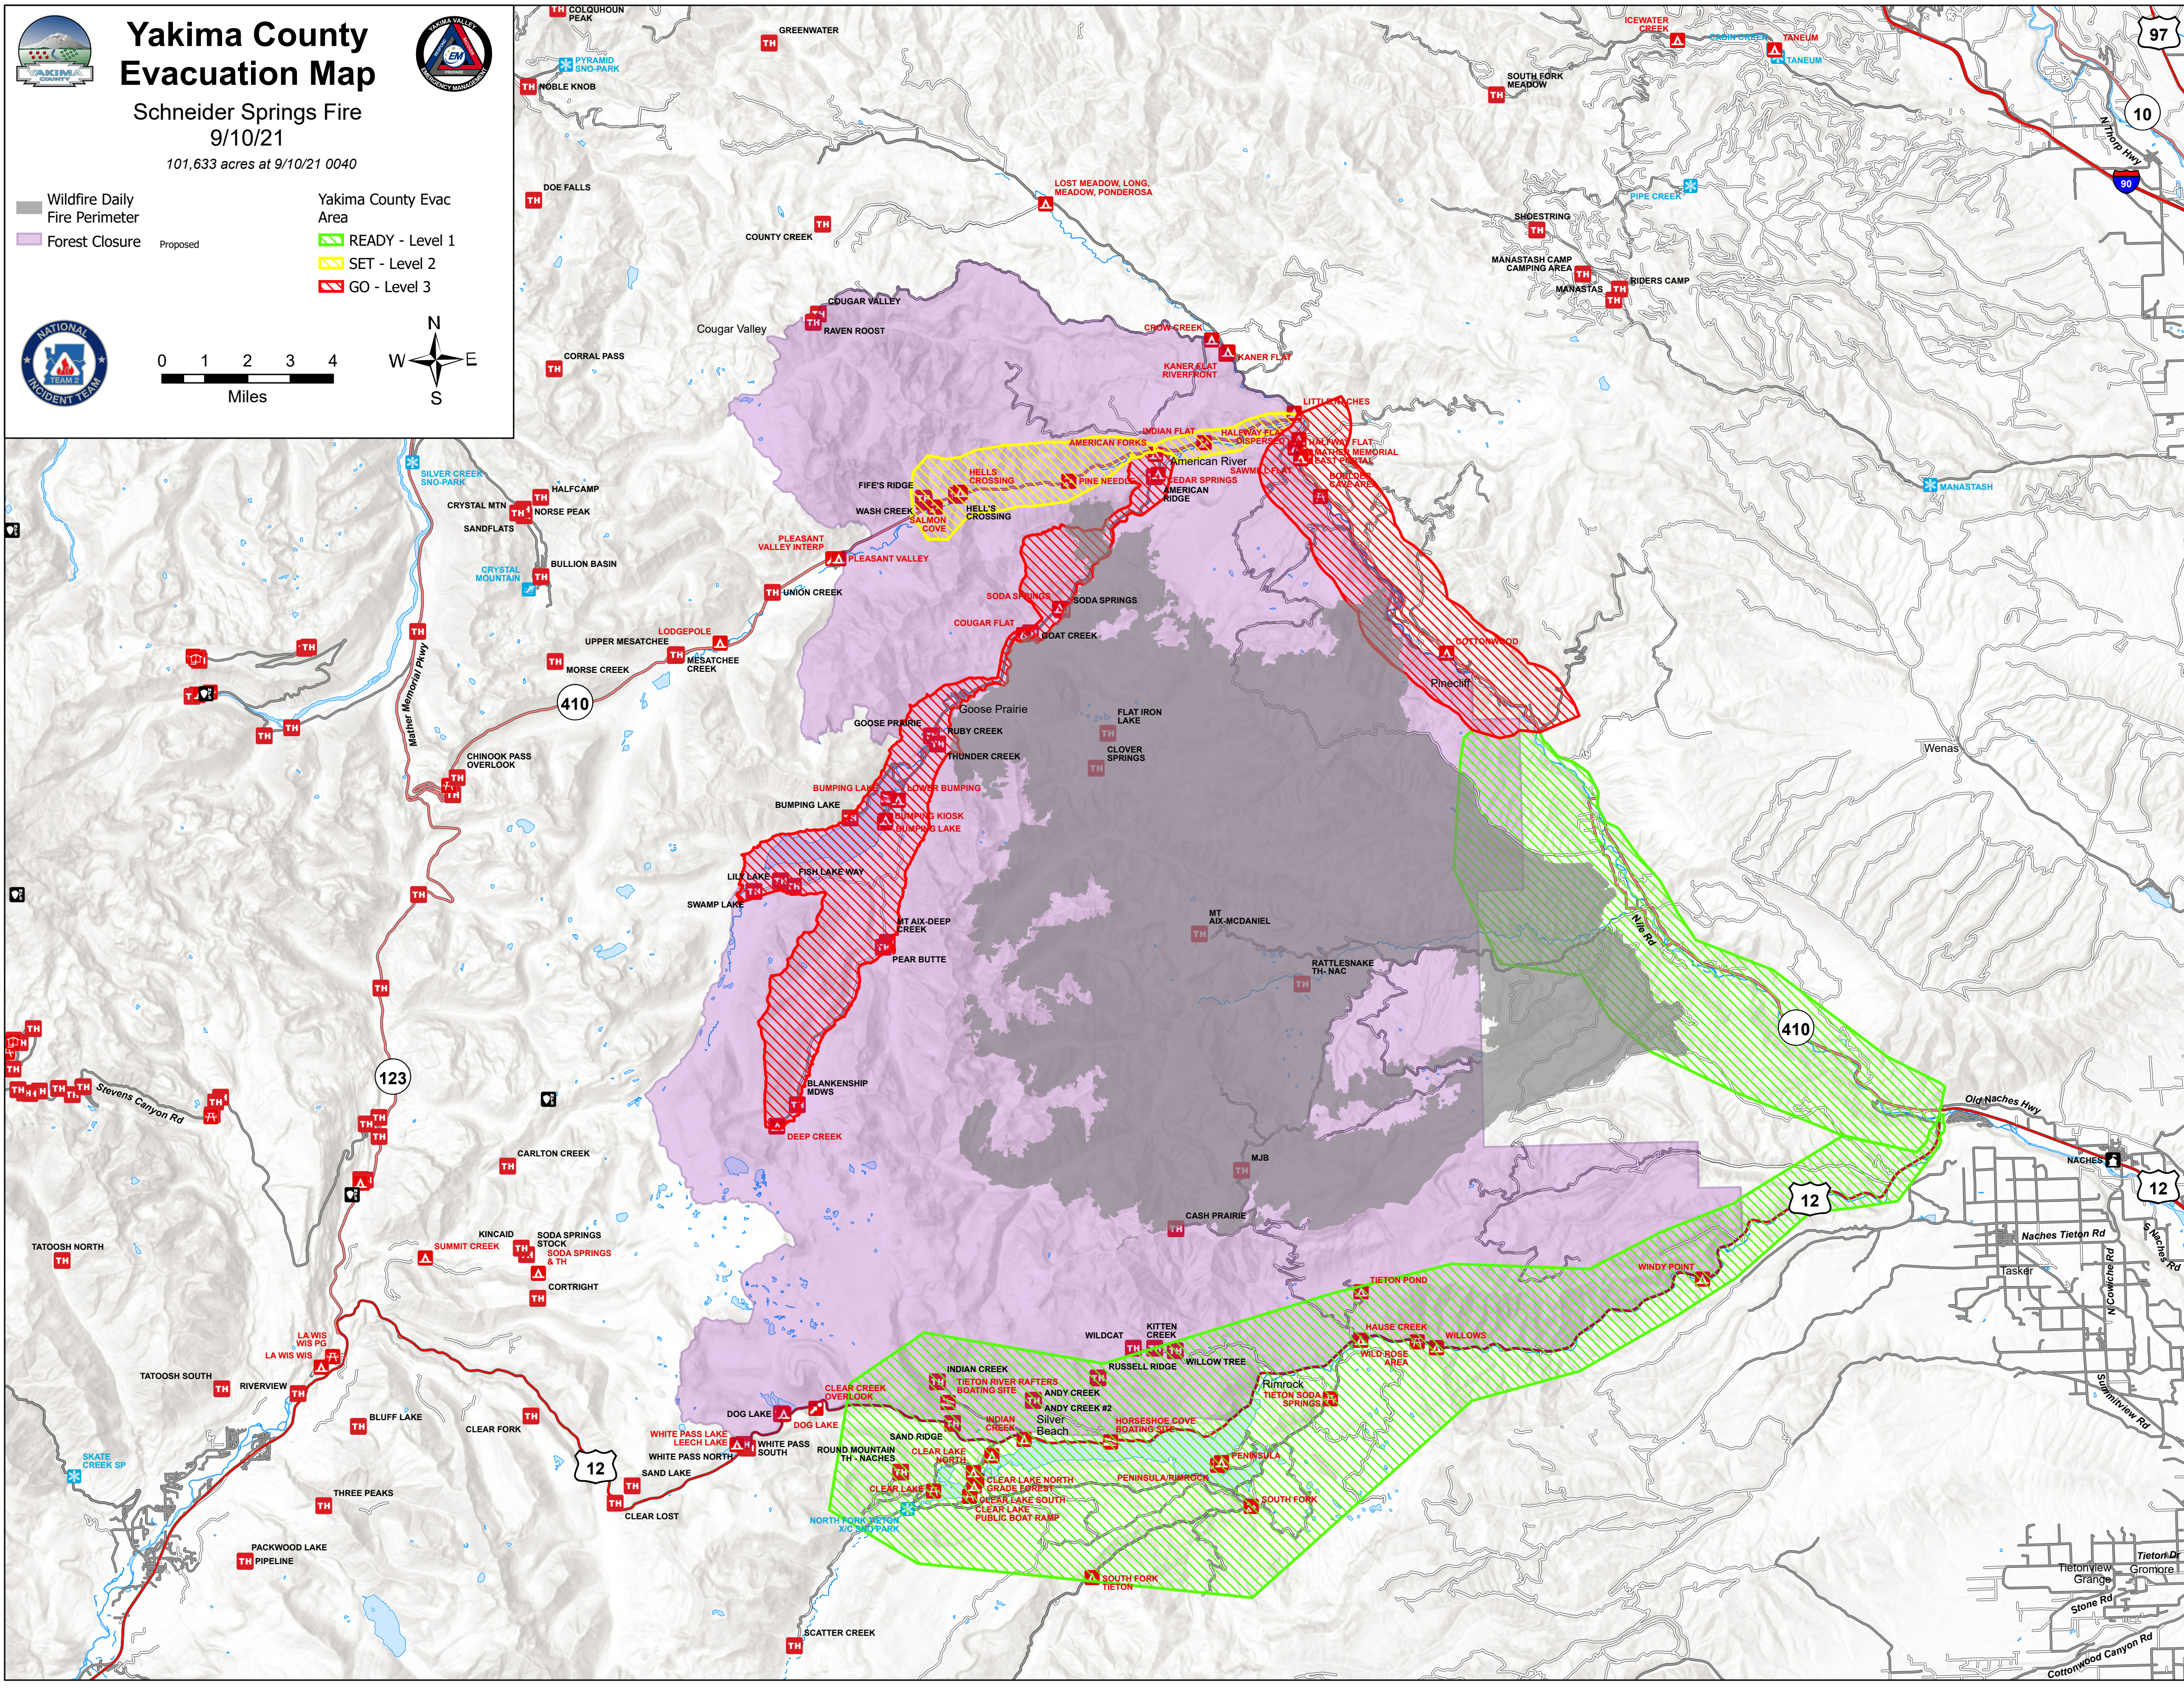

Yakima County Evacuation Map

Schneider Springs Fire
9/10/21
101,633 acres at 9/10/21 0040

Wildfire Daily Fire Perimeter

Forest Closure Proposed

Yakima County Evac Area

- READY - Level 1
- SET - Level 2
- GO - Level 3

0 1 2 3 4 Miles

N
W E
S

97

10

90

TH COLQUHOUN PEAK

TH NOBLE KNOB

TH DOE FALLS

TH CORRAL PASS

TH COUNTY CREEK

TH COUGAR VALLEY

TH RAVEN ROOST

TH COUGAR VALLEY

TH SILVER CREEK SNO-PARK

TH CRYSTAL MTN

TH SANDFLATS

TH TATOOSH NORTH

TH TATOOSH SOUTH

TH RIVERVIEW

TH BLUFF LAKE

TH CLEAR FORK

TH THREE PEAKS

TH PACKWOOD LAKE

TH PIPELINE