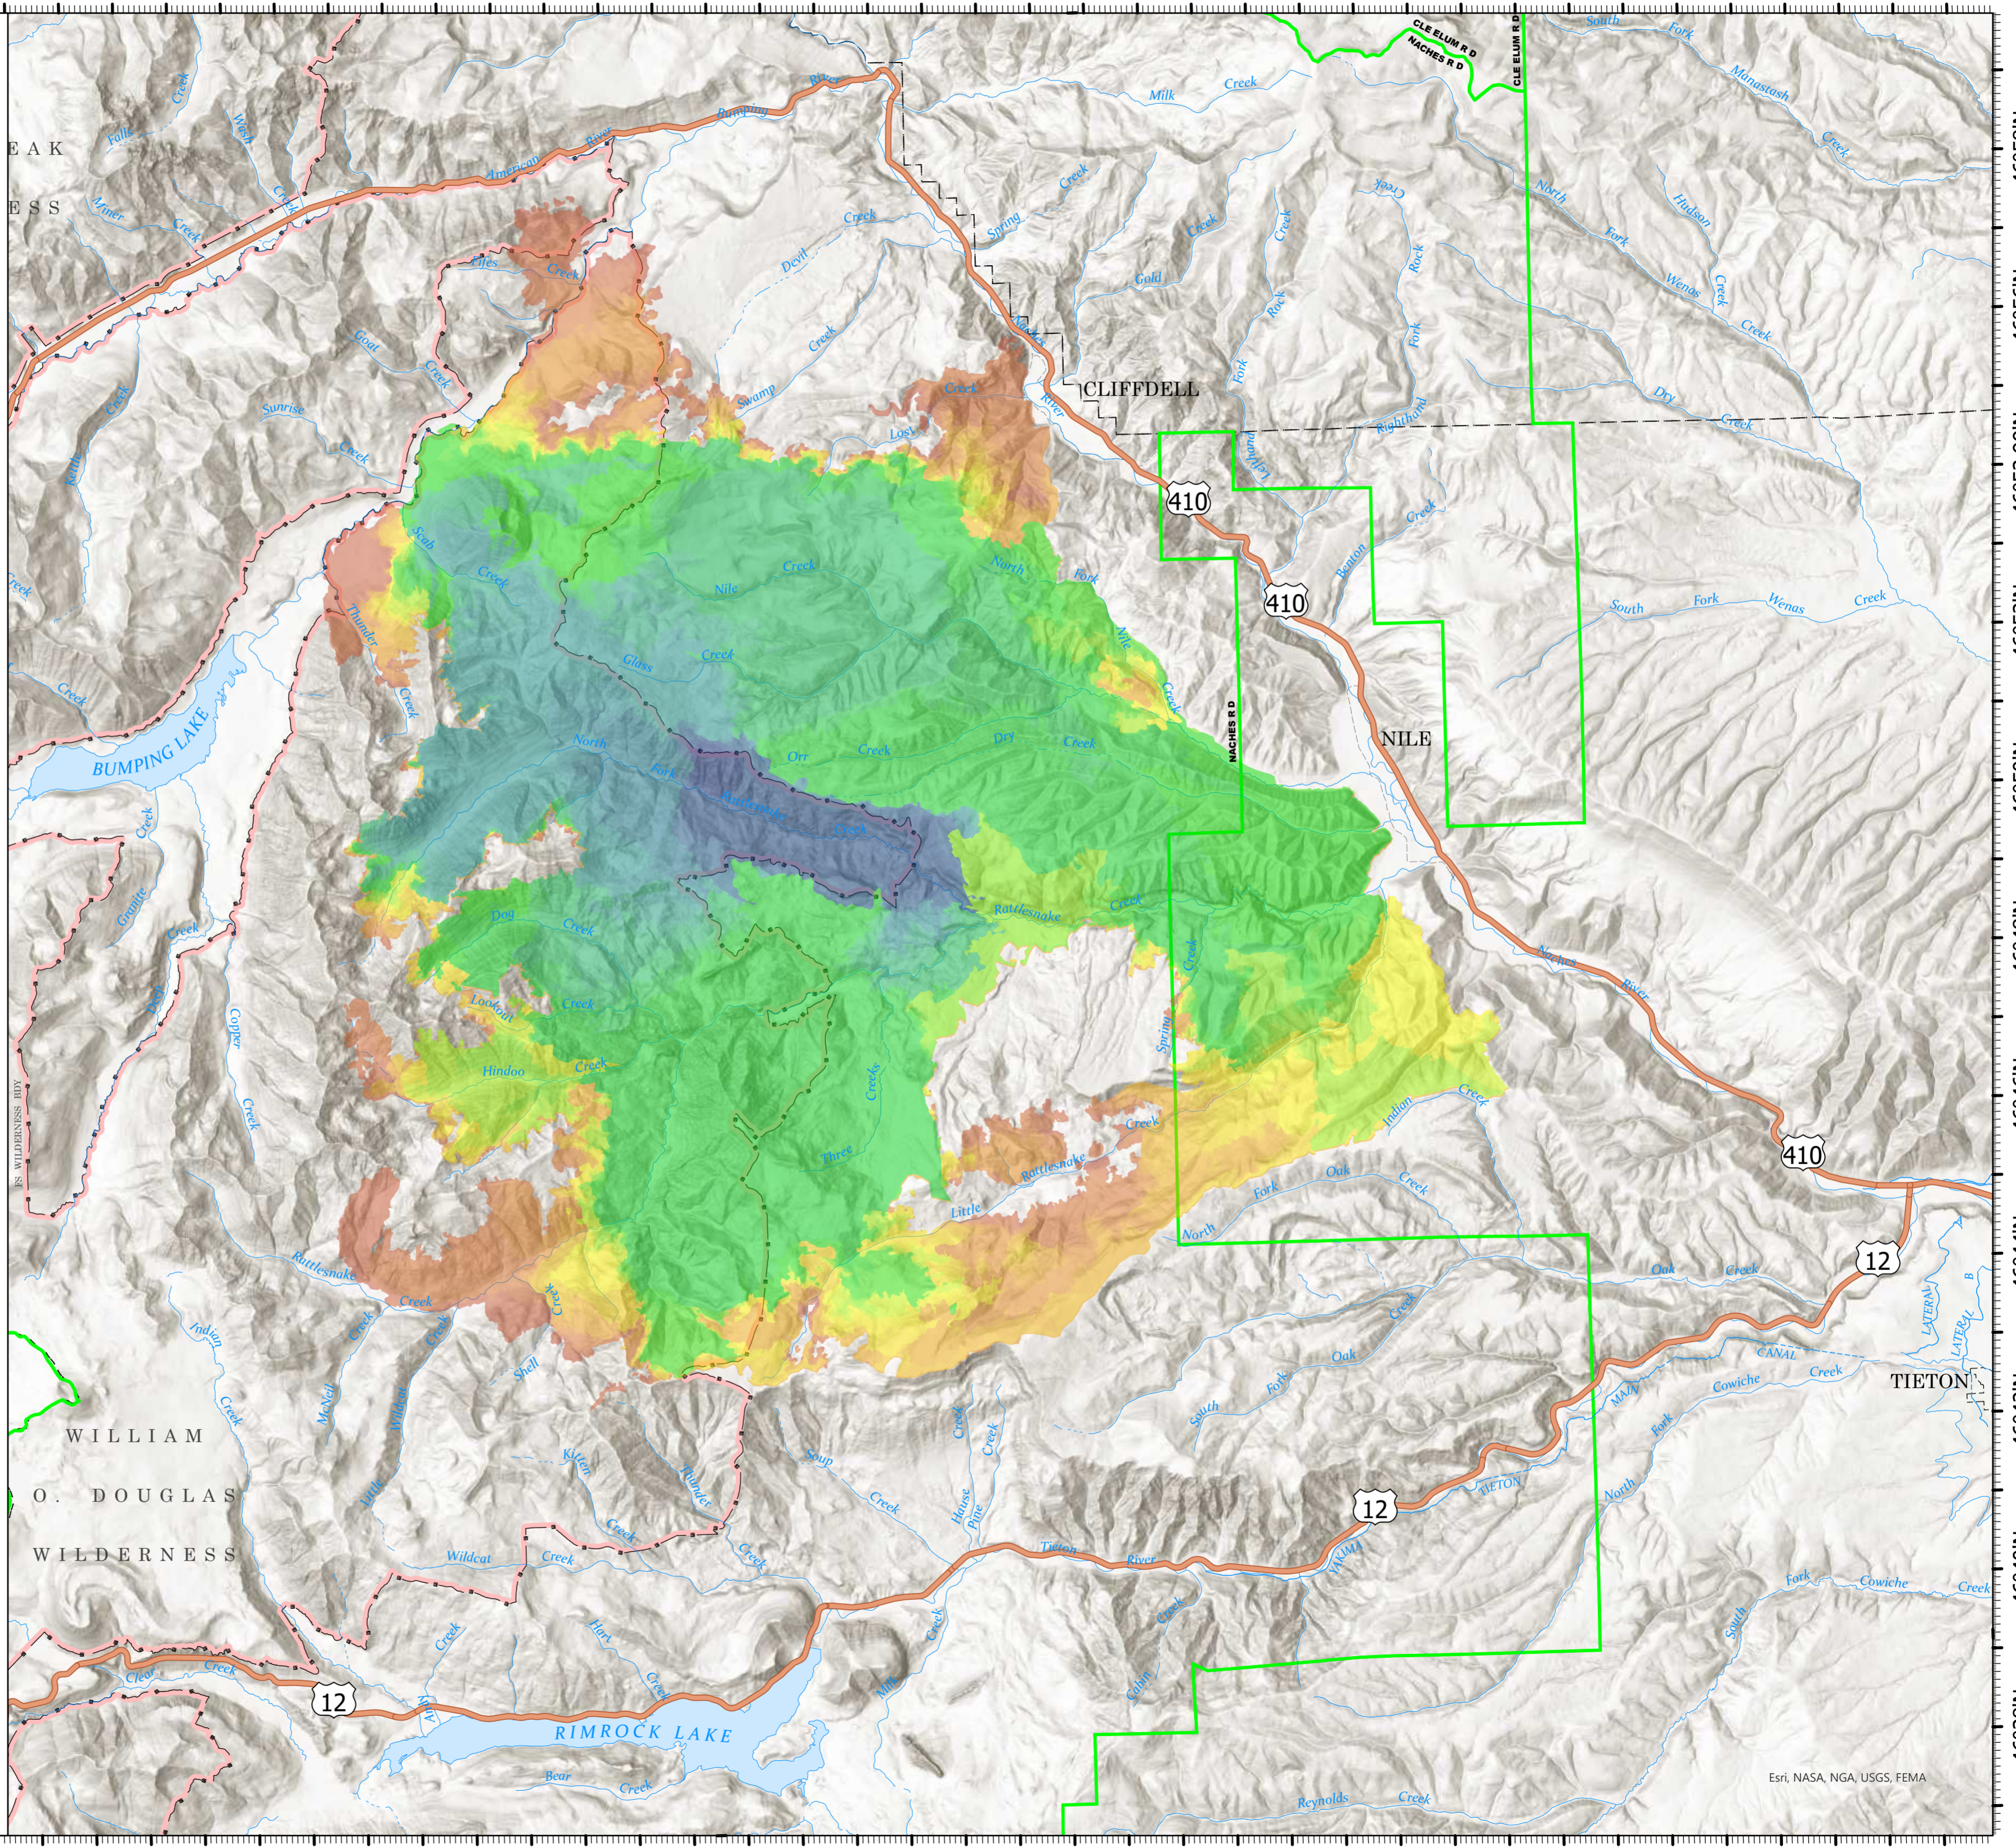

Progression Map

Schneider Springs
WA-OWF-000453
9/13/21

102,047 acres at 9/11/21 2130

- █ Proclaimed FS Boundary
- █ Federal Wilderness Boundary
- █ 08/05/2021, 3099 ac growth, 3099 ac total
- █ 08/07/2021, 1034 ac growth, 4133 ac total
- █ 08/08/2021, 87 ac growth, 4220 ac total
- █ 08/09/2021, 1423 ac growth, 5643 ac total
- █ 08/10/2021, 1505 ac growth, 7148 ac total
- █ 08/11/2021, 1852 ac growth, 9000 ac total
- █ 08/12/2021, 0 ac growth, 9000 ac total
- █ 08/13/2021, 4665 ac growth, 13665 ac total
- █ 08/14/2021, 1377 ac growth, 15042 ac total
- █ 08/15/2021, 1474 ac growth, 16516 ac total
- █ 08/16/2021, 2320 ac growth, 18836 ac total
- █ 08/17/2021, 9507 ac growth, 28343 ac total
- █ 08/18/2021, 3525 ac growth, 31868 ac total
- █ 08/19/2021, 31632 ac growth, 63500 ac total
- █ 08/21/2021, 954 ac growth, 64454 ac total
- █ 08/22/2021, 3080 ac growth, 67534 ac total
- █ 08/25/2021, 4373 ac growth, 71907 ac total
- █ 08/26/2021, 1496 ac growth, 73403 ac total
- █ 08/27/2021, 1652 ac growth, 75055 ac total
- █ 08/28/2021, 1709 ac growth, 76764 ac total
- █ 08/29/2021, 0 ac growth, 76764 ac total
- █ 08/30/2021, 4077 ac growth, 80841 ac total
- █ 08/31/2021, 1381 ac growth, 82222 ac total
- █ 09/01/2021, 2287 ac growth, 84509 ac total
- █ 09/02/2021, 1130 ac growth, 85639 ac total
- █ 09/03/2021, 2714 ac growth, 88353 ac total
- █ 09/04/2021, 1532 ac growth, 89885 ac total
- █ 09/05/2021, 2890 ac growth, 92775 ac total
- █ 09/06/2021, 1431 ac growth, 94206 ac total
- █ 09/07/2021, 3082 ac growth, 97288 ac total
- █ 09/08/2021, 2110 ac growth, 99398 ac total
- █ 09/10/2021, 2235 ac growth, 101633 ac total
- █ 09/11/2021, 414 ac growth, 102047 ac total

NW10
9/12/2021 1644
Acres from IR
North American 1983 Datum. LatLong Grid