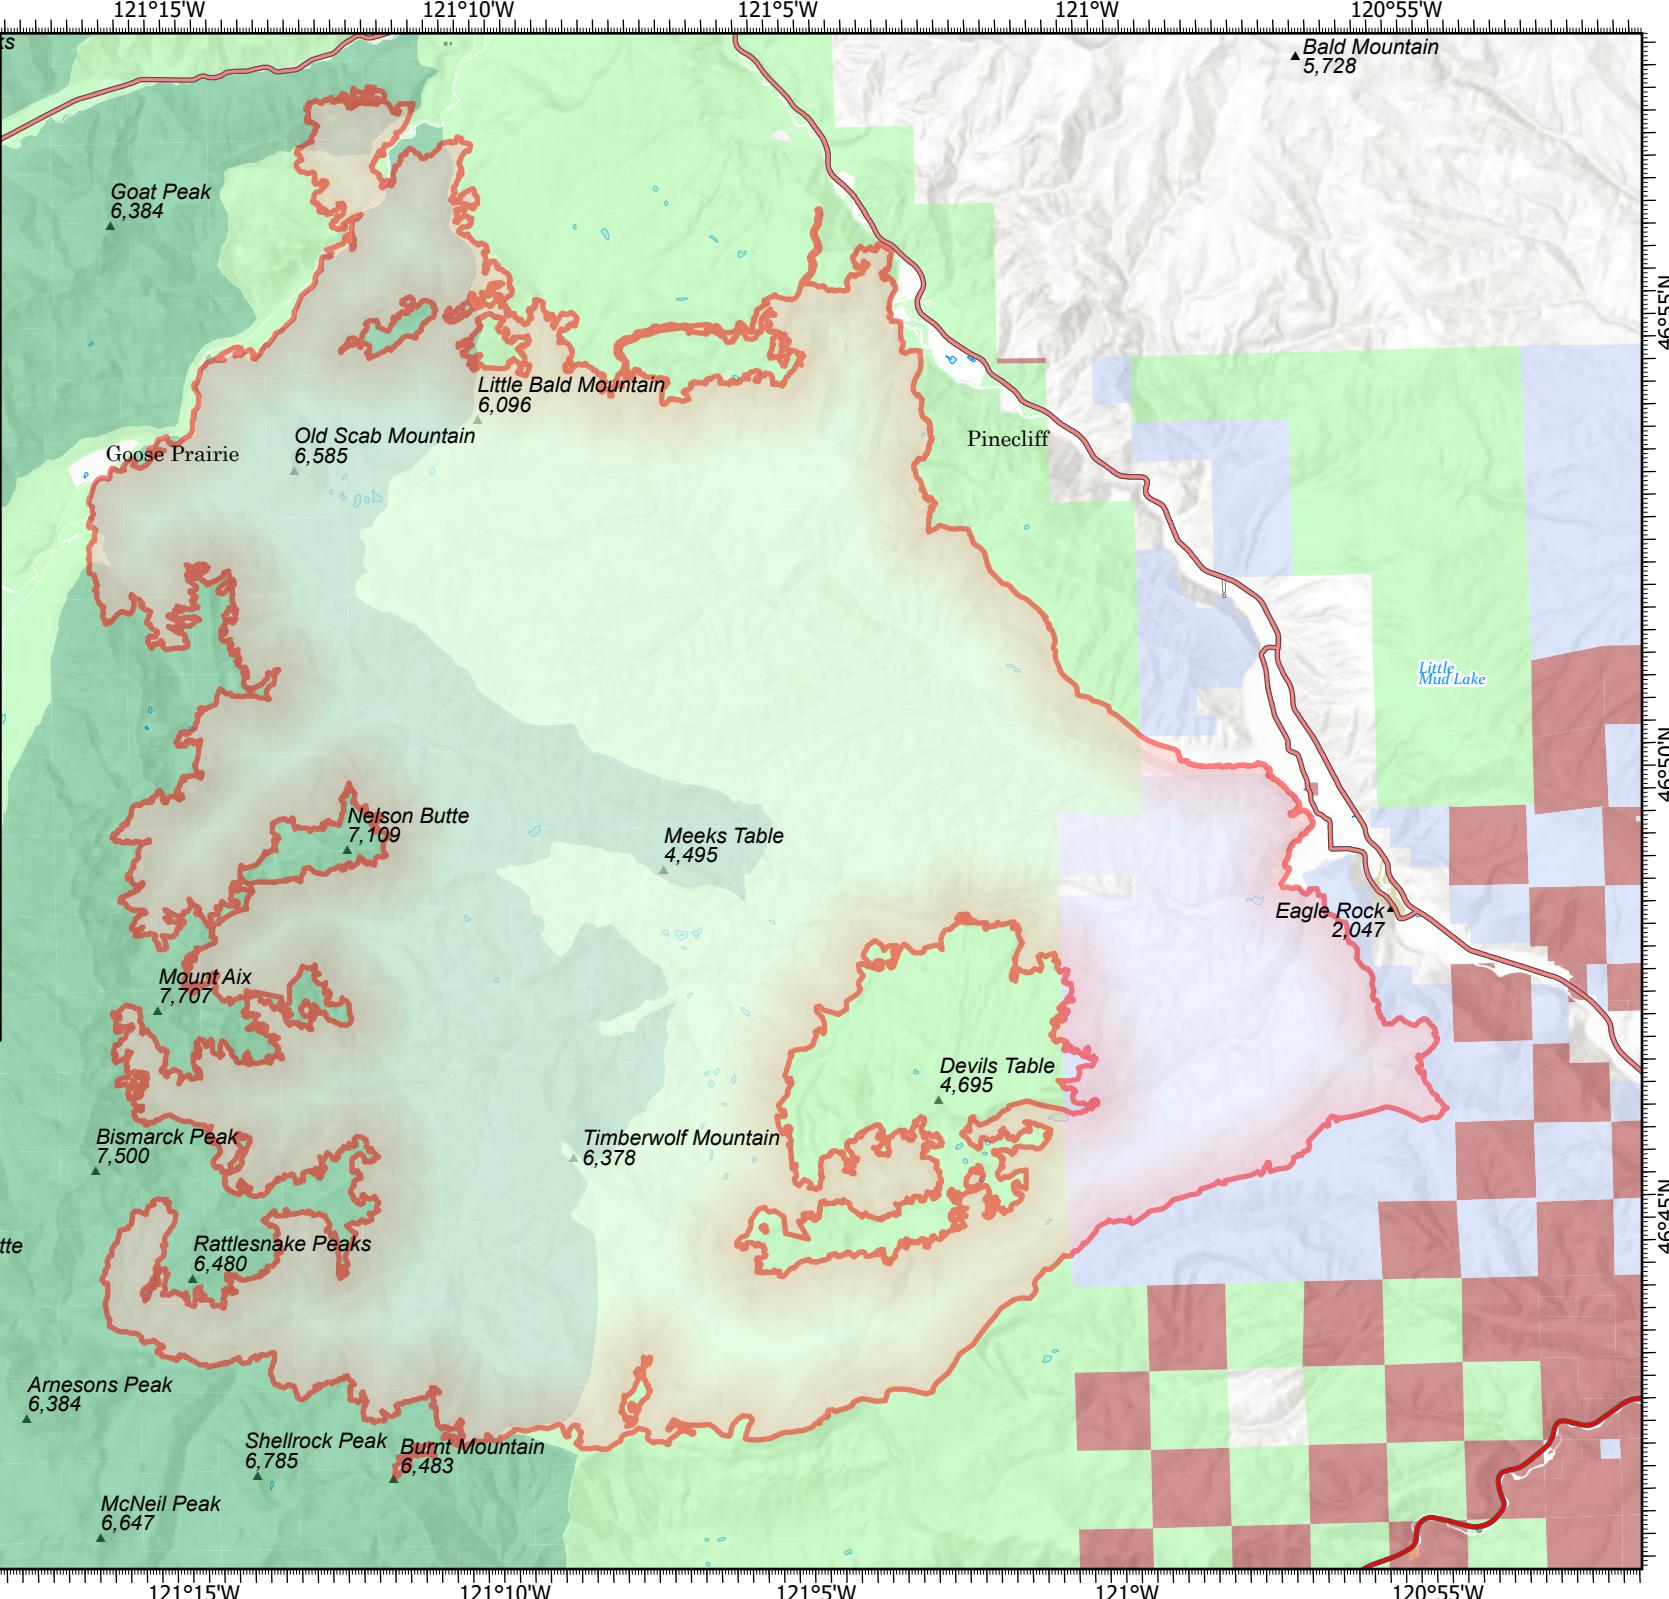

Ownership

Schneider Springs
WA-OWF-000453
9/15/21

102,819 acres at 9/14/21 2358

Miles

- ▬ Wildfire Daily Fire Perimeter
- ▬ US Bureau of Reclamation
- ▬ Forest Service: National Forest
- ▬ Forest Service: Wilderness Area
- ▬ Yakama Nation
- ▬ WA State Dept of Fish and Wildlife
- ▬ WA State Dept of Natural Resources
- ▬ WA State Dept of Transportation
- ▬ Private
- ▬ Other Federal Agencies

Agency	Acres	Percent
USFS	47977.12	46.66
USFS Wilderness	42539.36	41.37
DNR	11758.26	11.44
Private	501.96	0.49
Water	32.05	0.03
ROW	10.69	0.01

NW10
9/16/2021 1536ss
Acres from intel
North American 1983
Datum: LatLong Grid