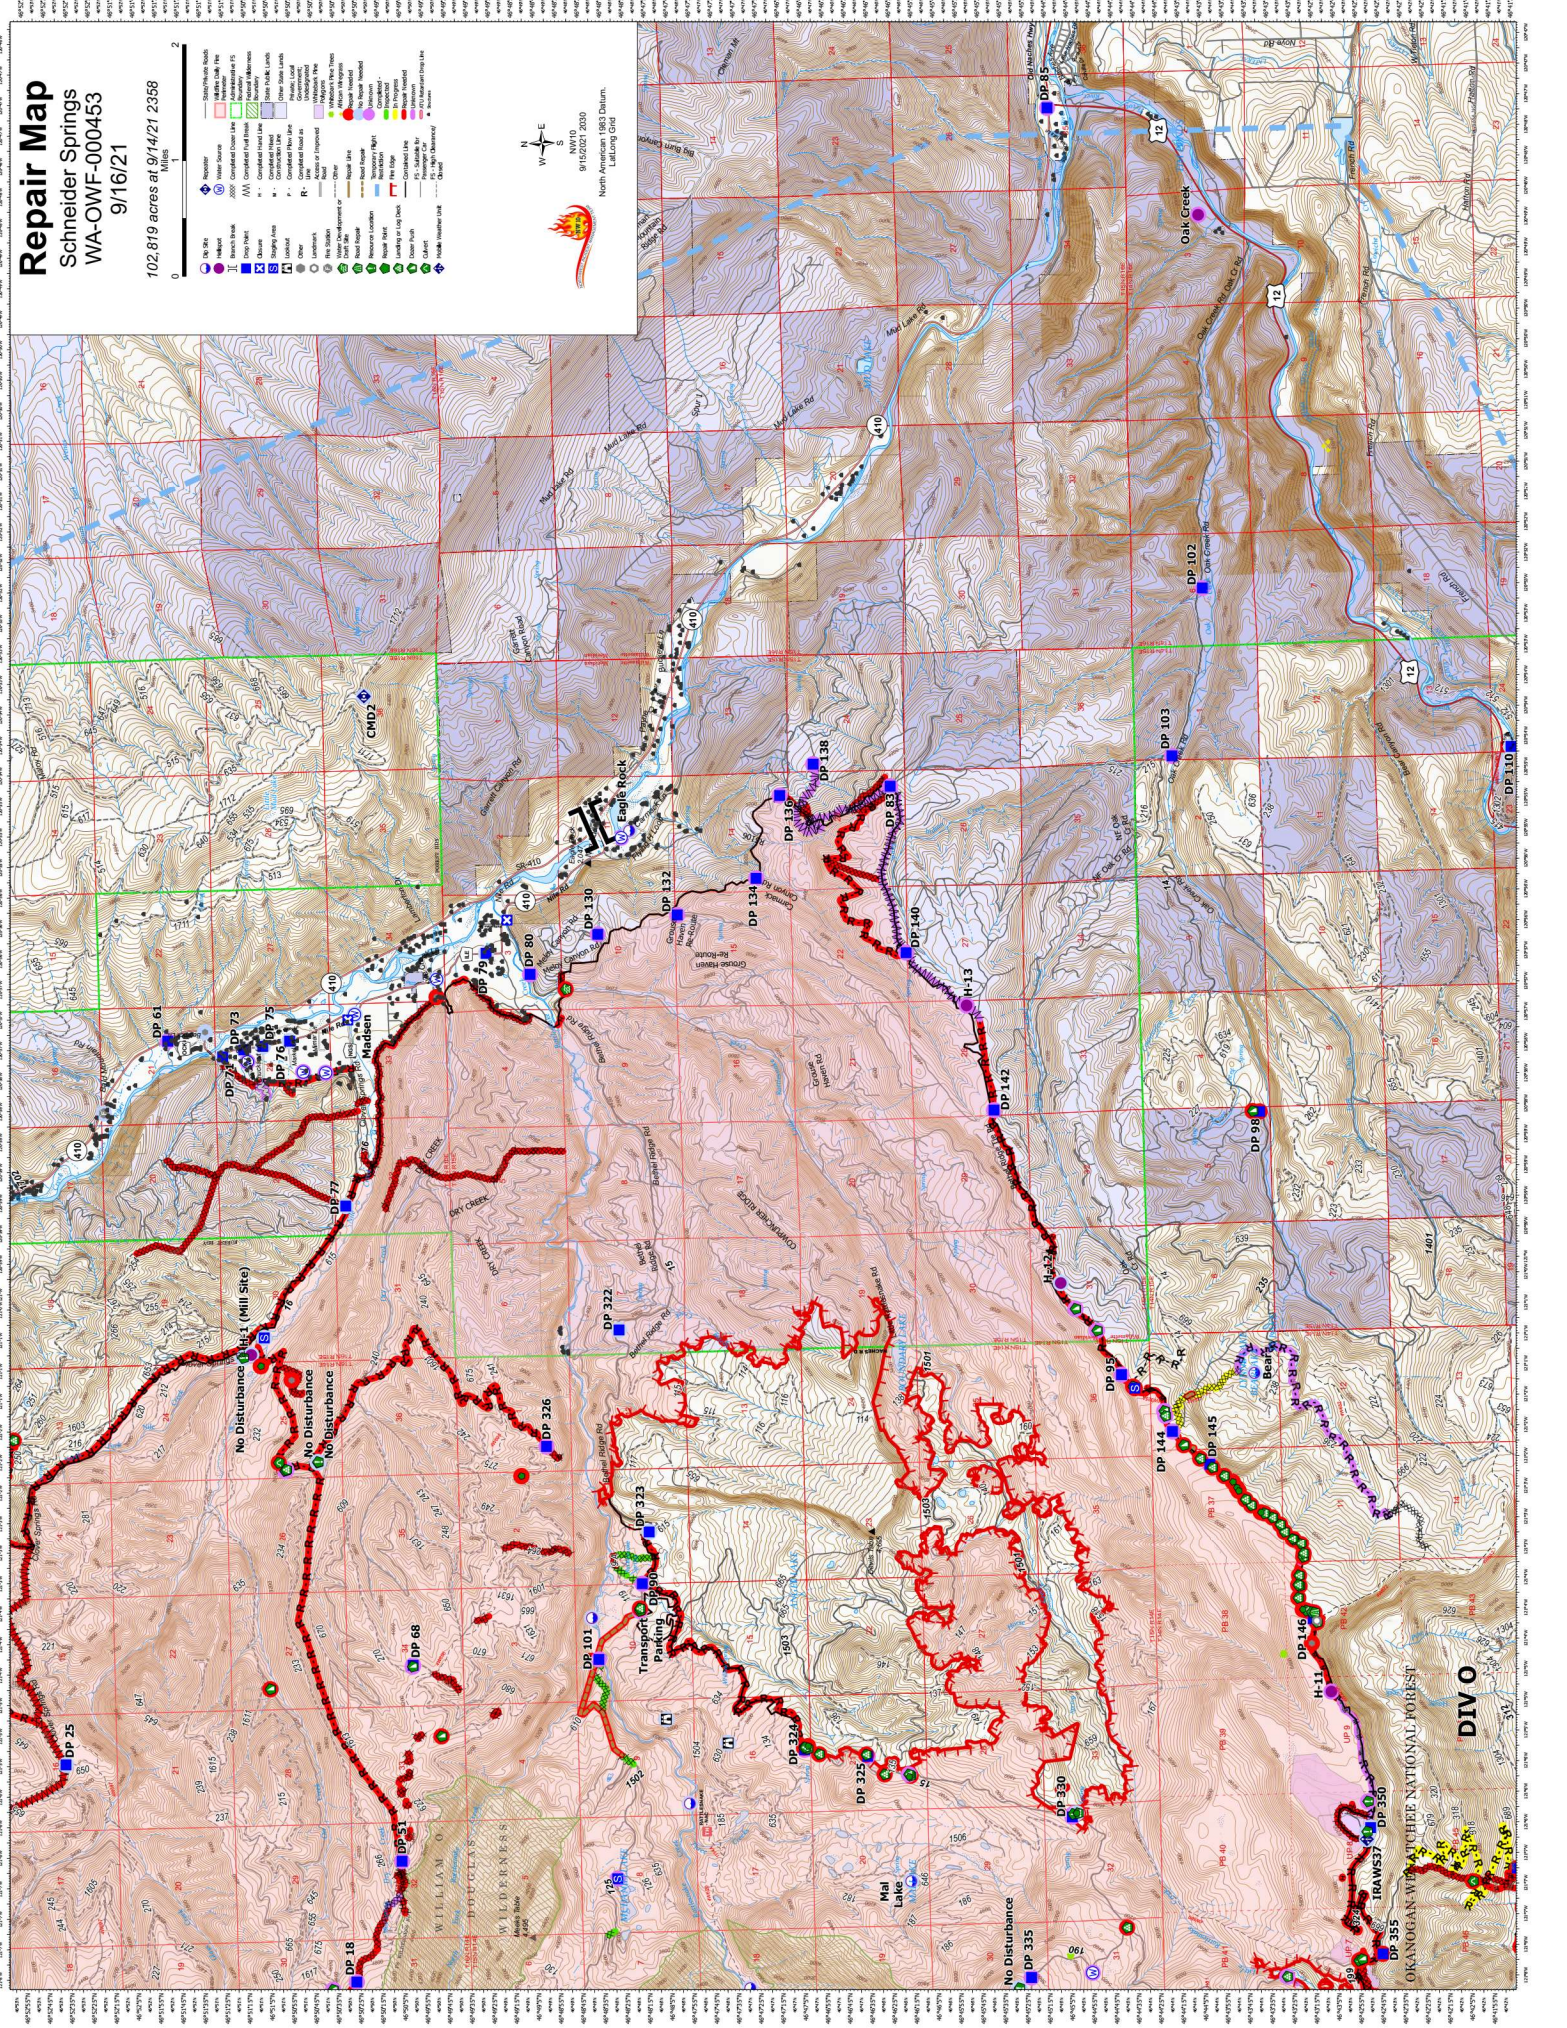

Repair Map

Schneider Springs

WA-OWF-000453

9/16/21

102.819 acres at 9/14/21 2358

OKANOGAN-WA-MICHIE NATIONAL FOREST
DIVO