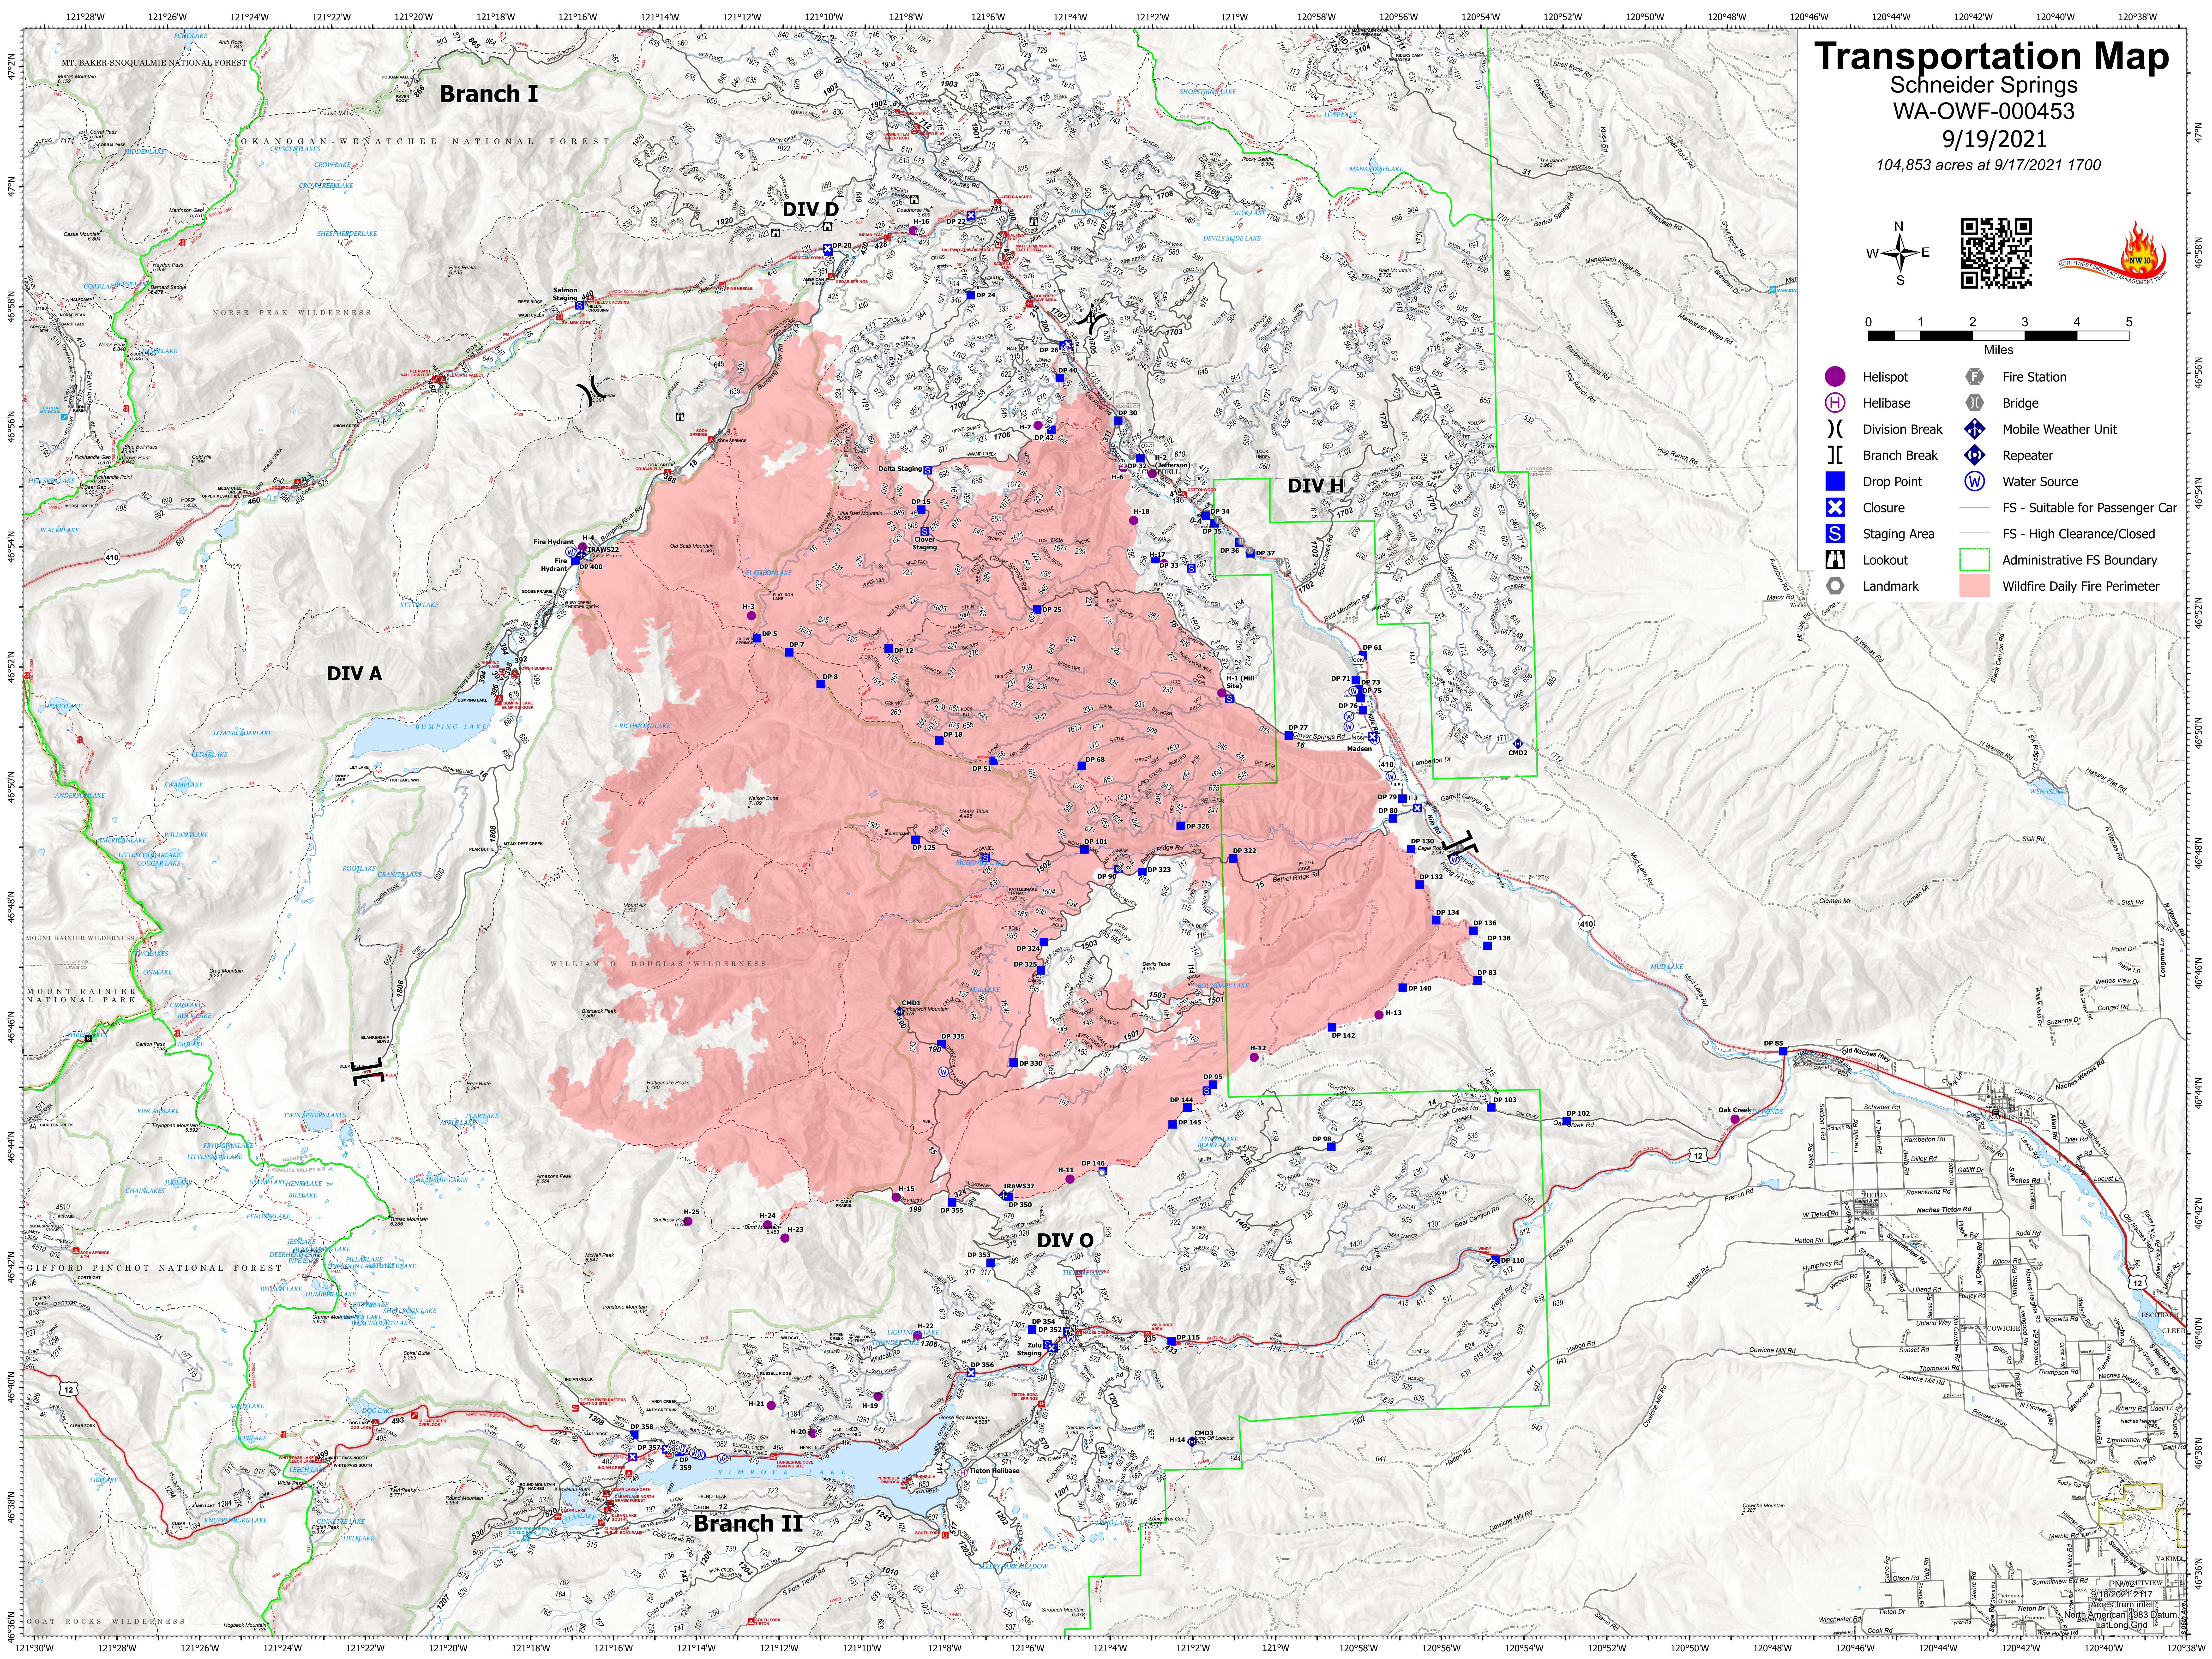

Transportation Map

Schneider Springs
WA-OWF-000453

9/19/2021

104,853 acres at 9/17/2021 1700

- Helispot
- Ⓜ Helibase
- ⌋ Division Break
- ⌋ Branch Break
- Drop Point
- ⓧ Closure
- Ⓢ Staging Area
- 🏠 Lookout
- ⦿ Landmark
- 🏠 Fire Station
- ⌋ Bridge
- 📶 Mobile Weather Unit
- 📶 Repeater
- 🌊 Water Source
- FS - Suitable for Passenger Car
- FS - High Clearance/Closed
- 🟩 Administrative FS Boundary
- 🟪 Wildfire Daily Fire Perimeter

Branch I

DIV D

DIV H

DIV A

DIV O

Branch II