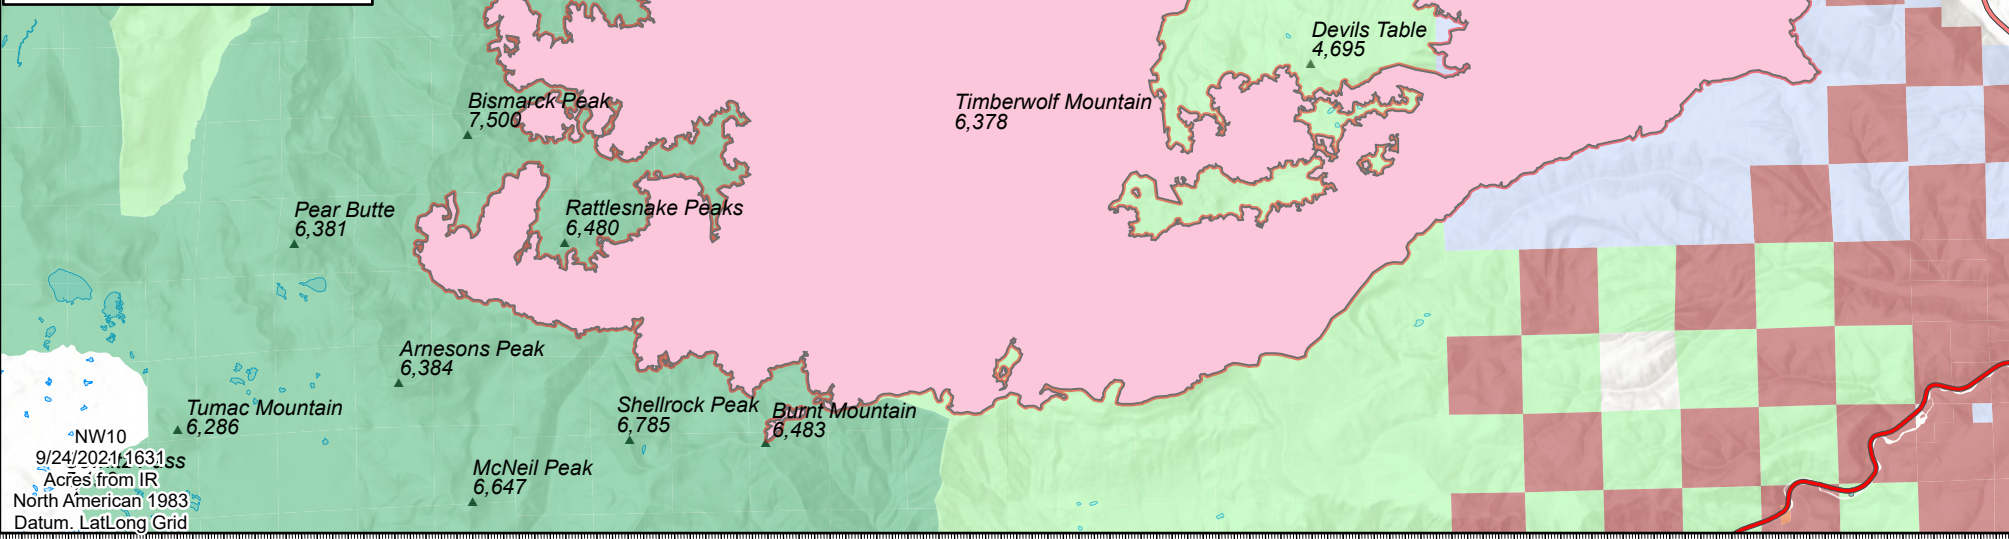

# Ownership

Schneider Springs  
WA-OWF-000453  
9/24/20

105,682 acres at 9/23/2021 2130

Miles

- Wildfire Daily Fire Perimeter
- US Bureau of Reclamation
- Forest Service: National Forest
- Forest Service: Wilderness Area
- Yakama Nation
- WA State Dept of Fish and Wildlife
- WA State Dept of Natural Resources
- WA State Dept of Transportation
- Private
- Other Federal Agencies
- Event\_Polygon

NW10  
9/24/2021 16:31:55  
Acres from IR  
North American 1983  
Datum: LatLong Grid