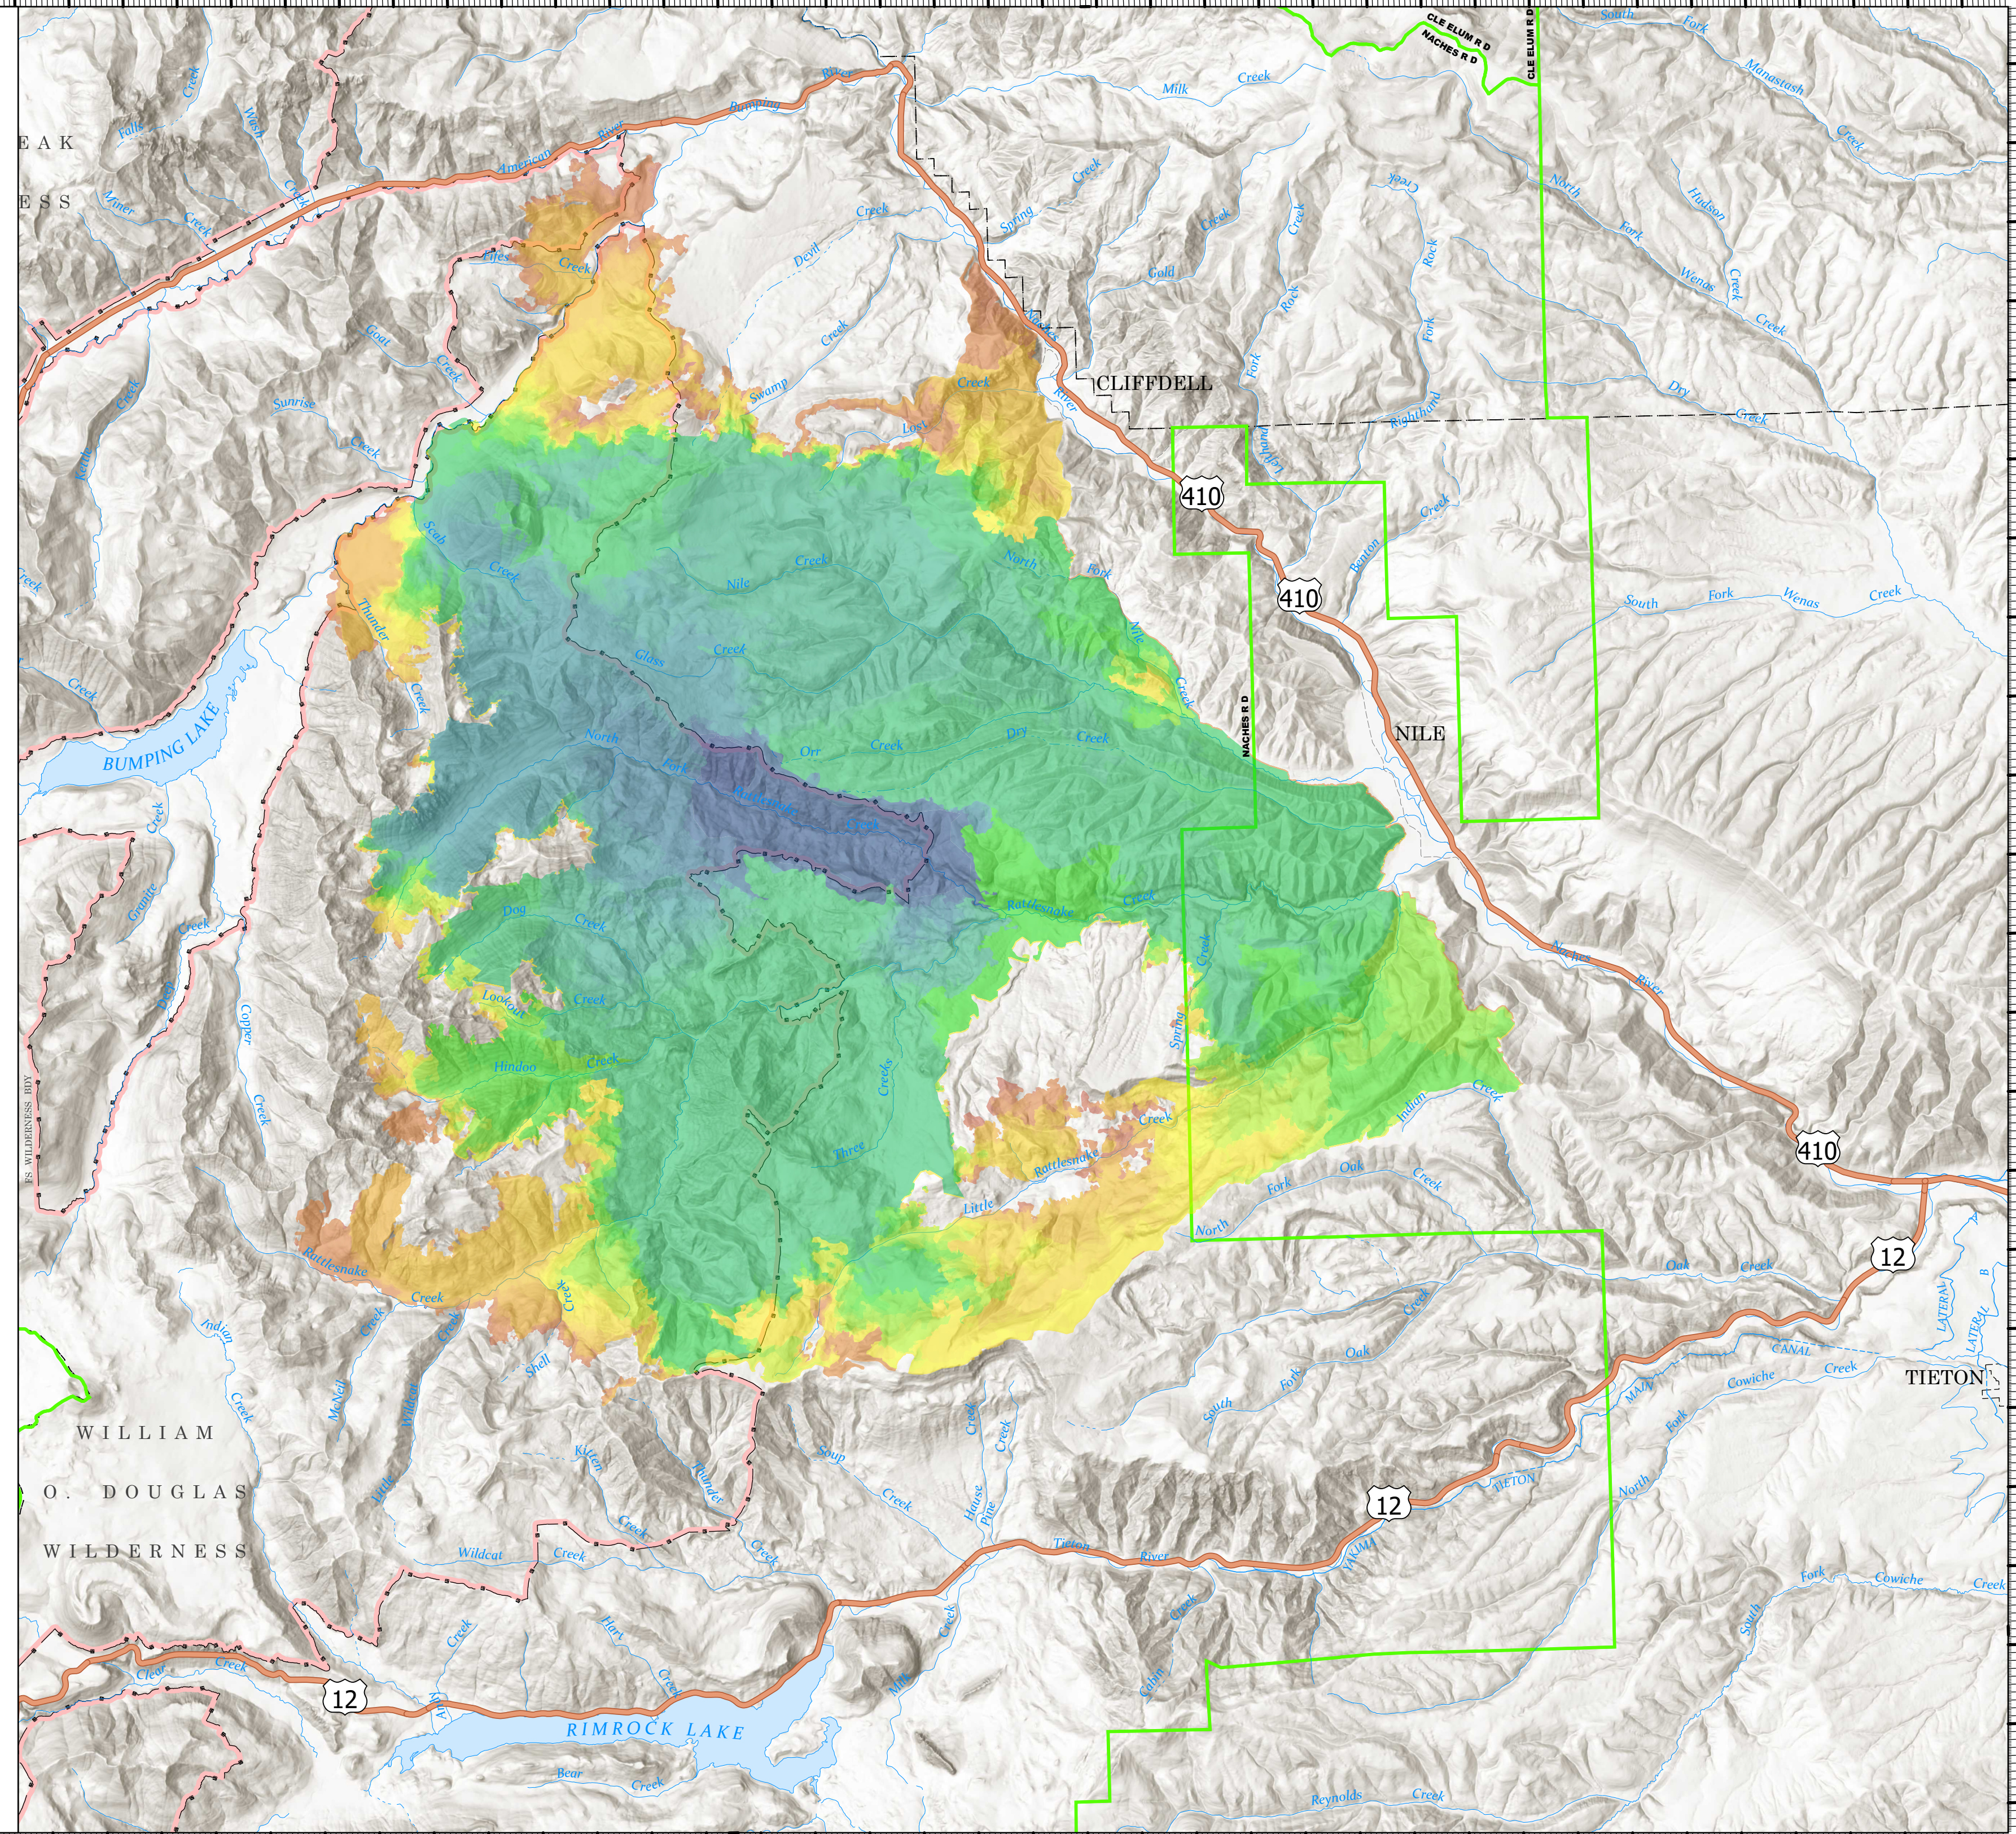

Progression Map

Schneider Springs
WA-OWF-000453

9/26/2021

105,933 acres at 9/24/2021 2340

- █ Proclaimed FS Boundary
- █ Federal Wilderness Boundary
- █ 08/05/2021, 3099 ac growth, 3099 ac total
- █ 08/07/2021, 1034 ac growth, 4133 ac total
- █ 08/08/2021, 87 ac growth, 4220 ac total
- █ 08/09/2021, 1423 ac growth, 5643 ac total
- █ 08/10/2021, 1505 ac growth, 7148 ac total
- █ 08/11/2021, 1852 ac growth, 9000 ac total
- █ 08/12/2021, 0 ac growth, 9000 ac total
- █ 08/13/2021, 4665 ac growth, 13665 ac total
- █ 08/14/2021, 1377 ac growth, 15042 ac total
- █ 08/15/2021, 1474 ac growth, 16516 ac total
- █ 08/16/2021, 2320 ac growth, 18836 ac total
- █ 08/17/2021, 9507 ac growth, 28343 ac total
- █ 08/18/2021, 3525 ac growth, 31868 ac total
- █ 08/19/2021, 31632 ac growth, 63500 ac total
- █ 08/21/2021, 954 ac growth, 64454 ac total
- █ 08/22/2021, 3080 ac growth, 67534 ac total
- █ 08/25/2021, 4373 ac growth, 71907 ac total
- █ 08/26/2021, 1496 ac growth, 73403 ac total
- █ 08/27/2021, 1652 ac growth, 75055 ac total
- █ 08/28/2021, 1709 ac growth, 76764 ac total
- █ 08/29/2021, 0 ac growth, 76764 ac total
- █ 08/30/2021, 4077 ac growth, 80841 ac total
- █ 08/31/2021, 1381 ac growth, 82222 ac total
- █ 09/01/2021, 2287 ac growth, 84509 ac total
- █ 09/02/2021, 1130 ac growth, 85639 ac total
- █ 09/03/2021, 2714 ac growth, 88353 ac total
- █ 09/04/2021, 1532 ac growth, 89885 ac total
- █ 09/05/2021, 2890 ac growth, 92775 ac total
- █ 09/06/2021, 1431 ac growth, 94206 ac total
- █ 09/07/2021, 3082 ac growth, 97288 ac total
- █ 09/08/2021, 2110 ac growth, 99398 ac total
- █ 09/10/2021, 2235 ac growth, 101633 ac total
- █ 09/11/2021, 414 ac growth, 102047 ac total
- █ 09/12/2021, 309 ac growth, 102356 ac total
- █ 09/13/2021, 386 ac growth, 102742 ac total
- █ 09/16/2021, 2058 ac growth, 104800 ac total
- █ 09/20/2021, 645 ac growth, 105445 ac total
- █ 09/21/2021, 78 ac growth, 105523 ac total
- █ 09/23/2021, 159 ac growth, 105682 ac total
- █ 09/24/2021, 251 ac growth, 105933 ac total