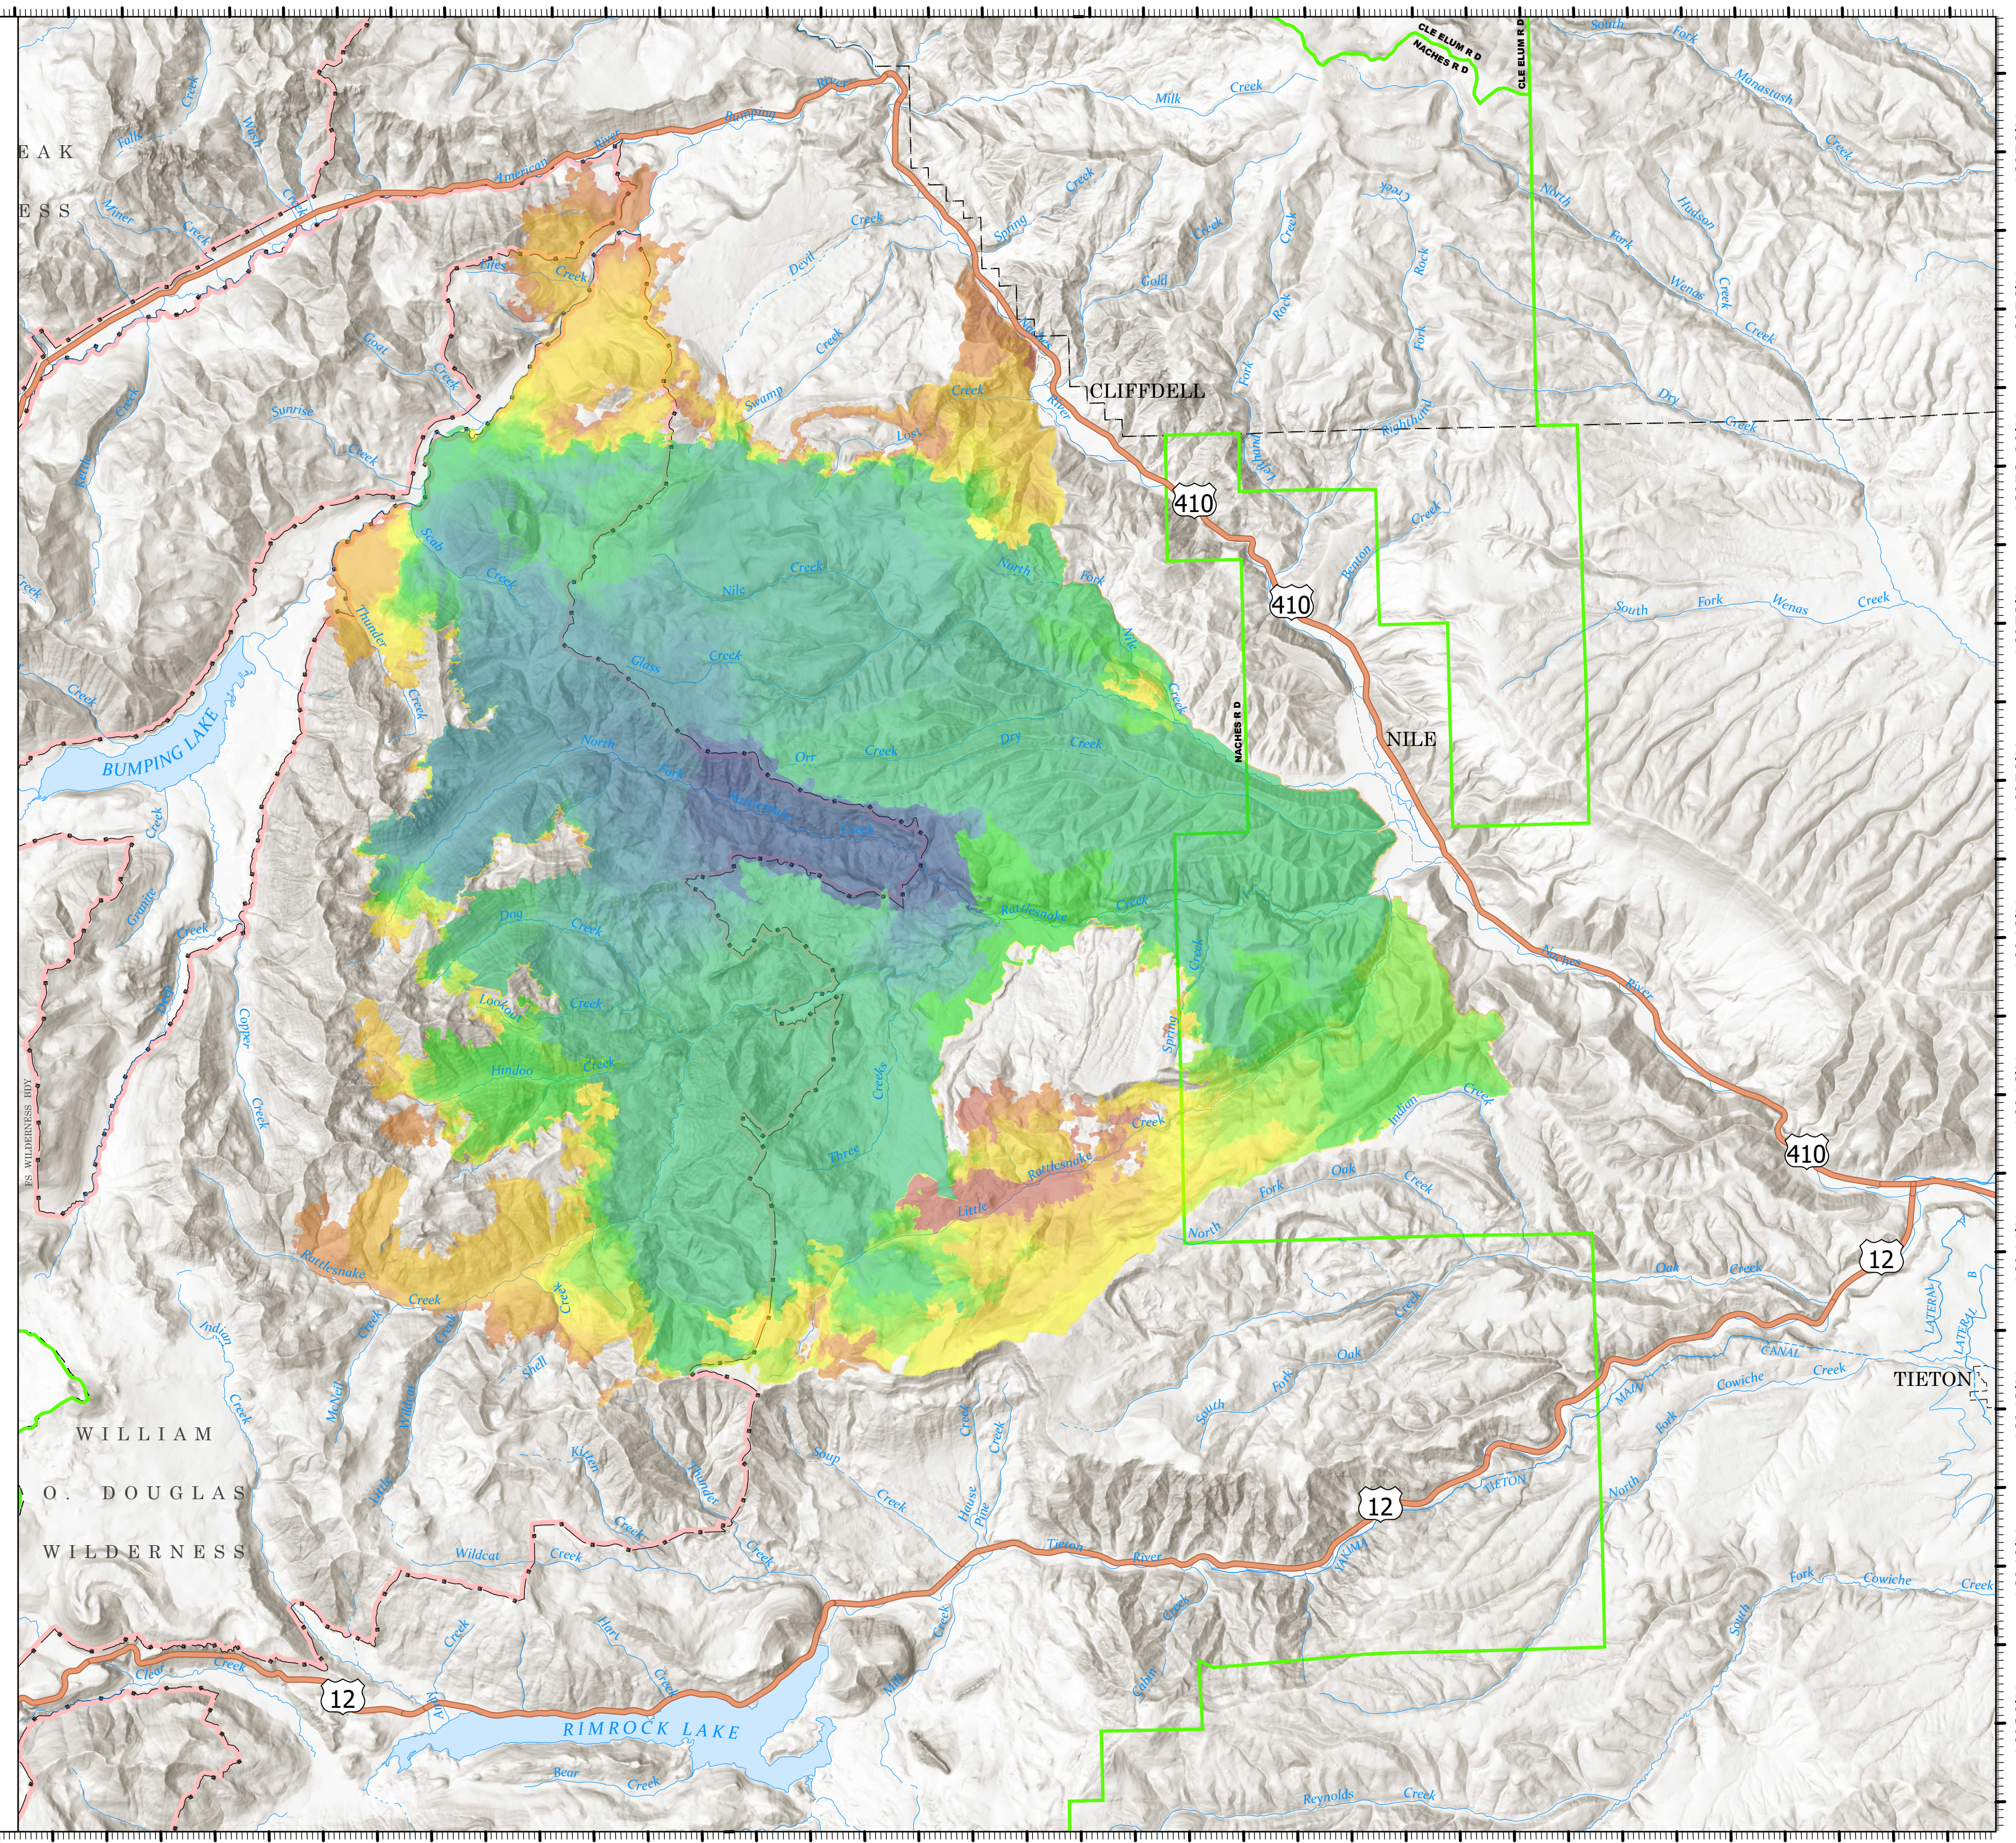

121°30'W 121°28'W 121°26'W 121°24'W 121°22'W 121°20'W 121°18'W 121°16'W 121°14'W 121°12'W 121°10'W 121°8'W 121°6.01'W 121°4'W 121°2'W 121°W 120°58'W 120°56'W 120°54'W 120°52'W 120°50'W 120°48'W 120°46'W

NW10
9/26/2021 1117
Acres from IR
North American 1983 Datum, LatLong Grid

121°30'W 121°28'W 121°26'W 121°24'W 121°22'W 121°20'W 121°18'W 121°16'W 121°14'W 121°12'W 121°10'W 121°8'W 121°6.01'W 121°4'W 121°2'W 121°W 120°58'W 120°56'W 120°54'W 120°52'W 120°50'W 120°48'W