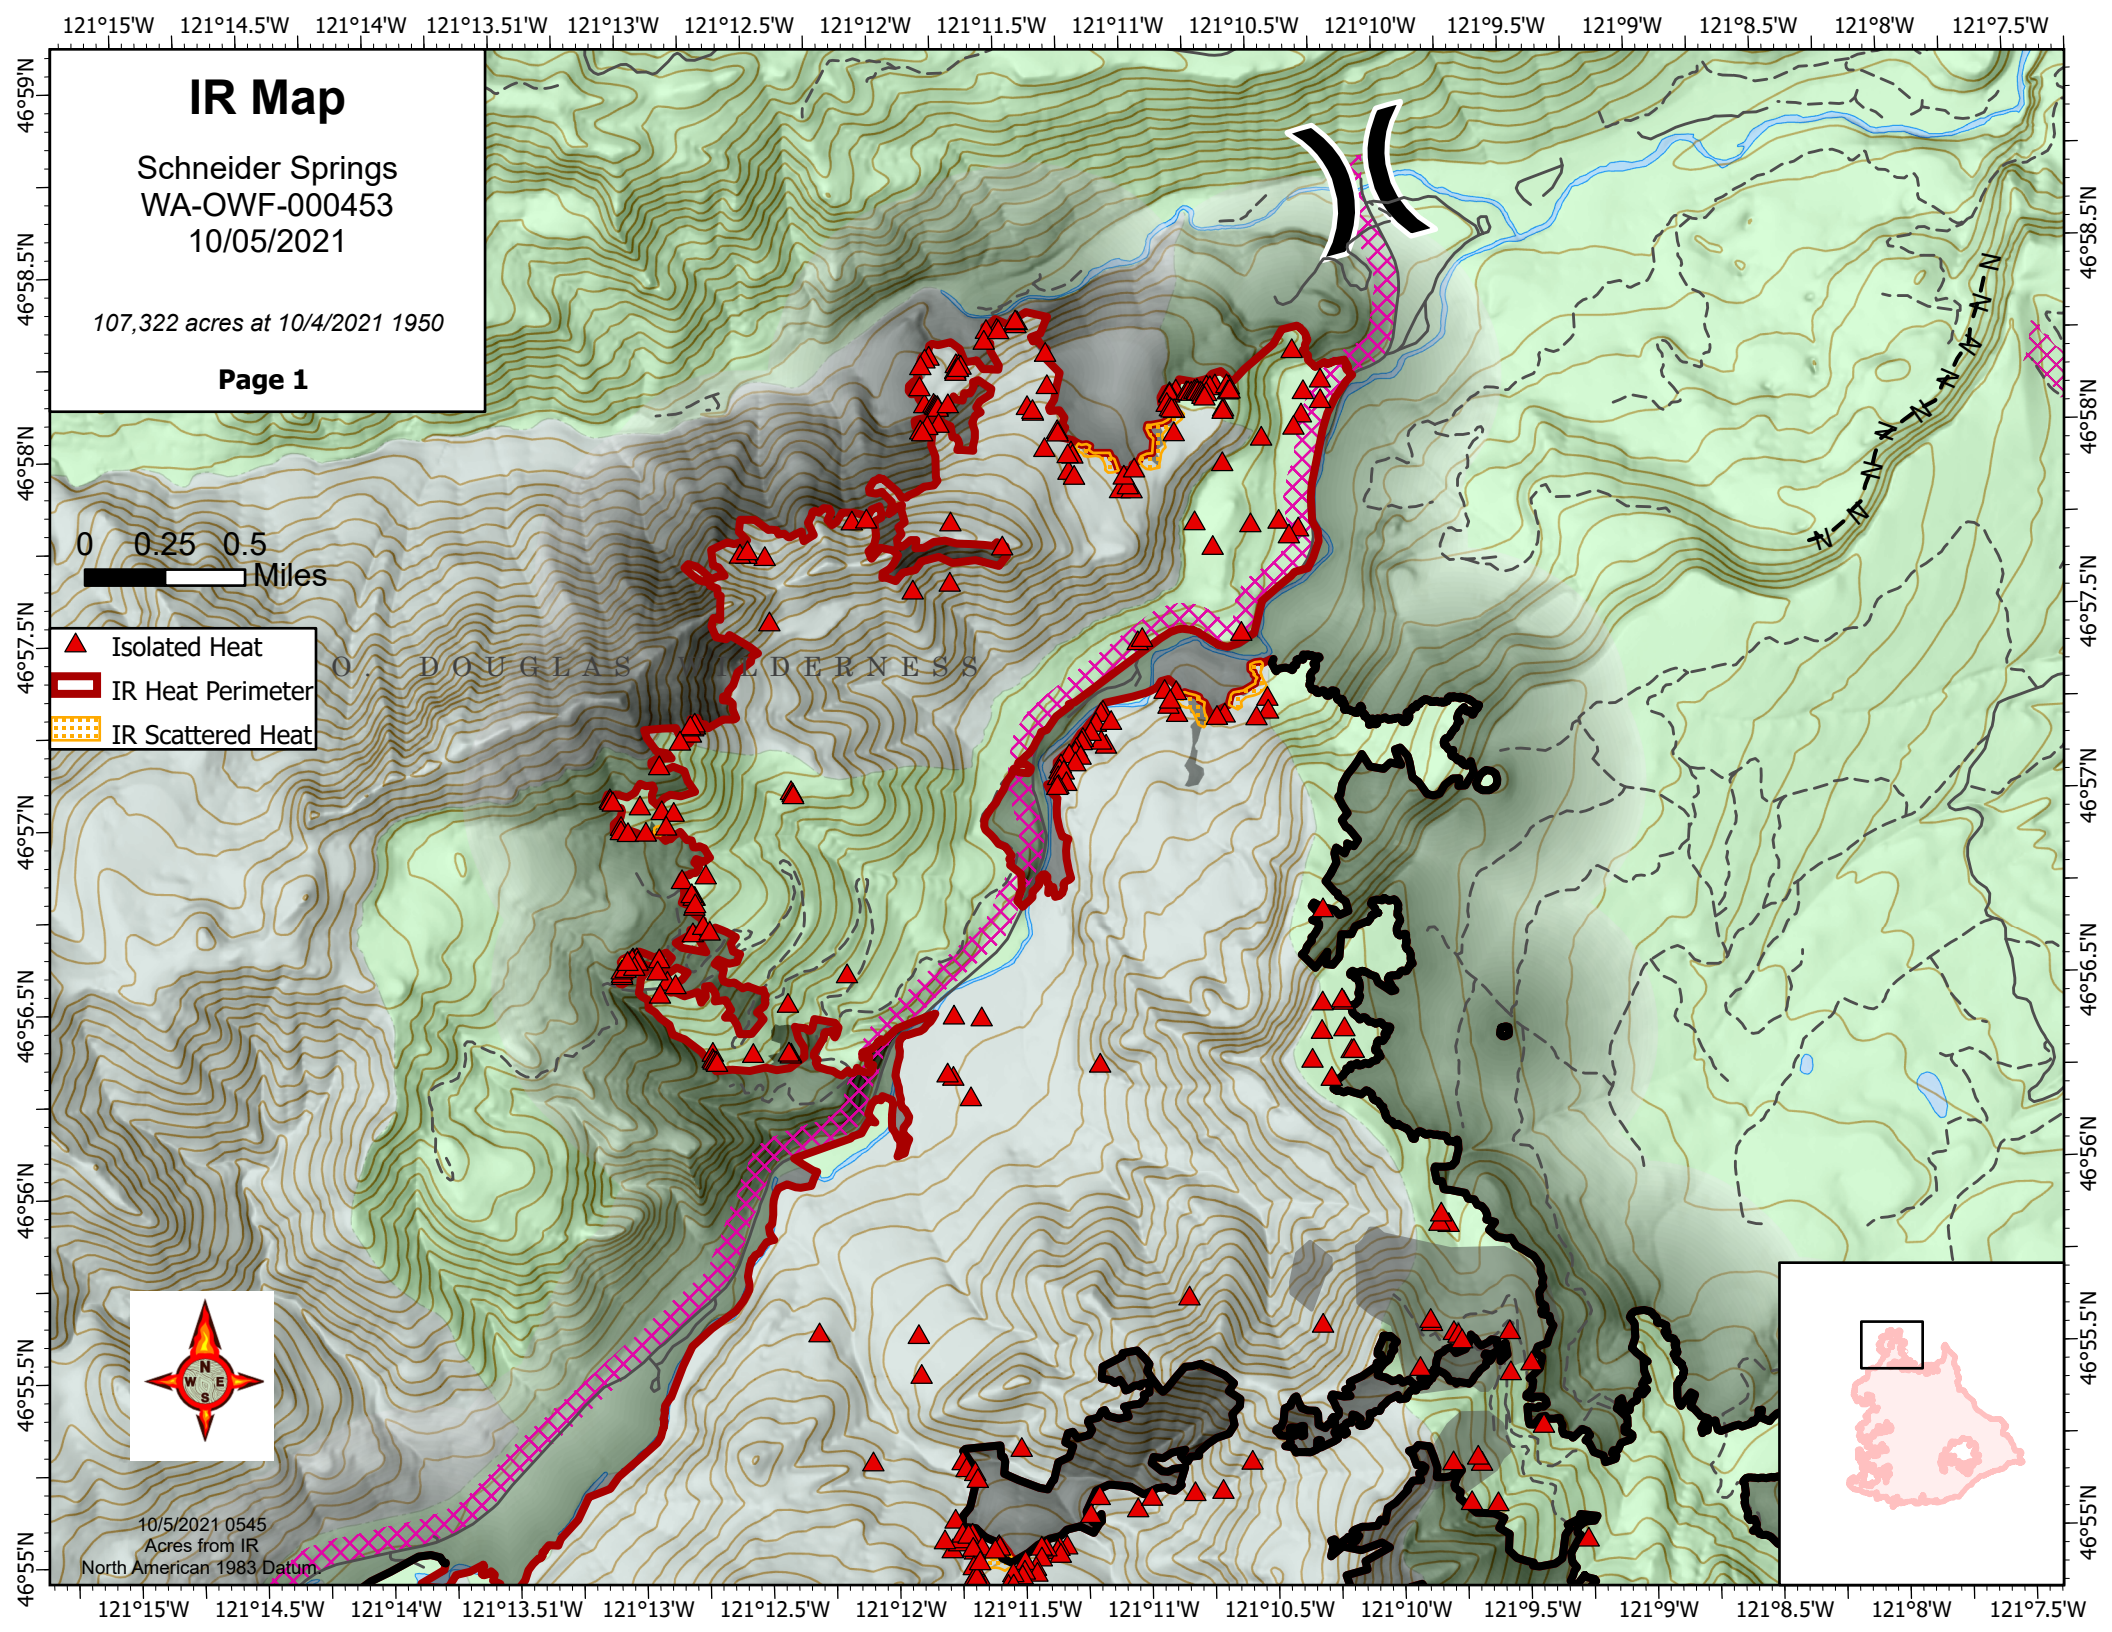

IR Map

Schneider Springs
WA-OWF-000453
10/05/2021

107,322 acres at 10/4/2021 1950

Page 1

0 0.25 0.5
Miles

- ▲ Isolated Heat
- ▭ IR Heat Perimeter
- ▨ IR Scattered Heat

10/5/2021 0545
Acres from IR
North American 1983 Datum

IR Map

Schneider Springs
WA-OWF-000453
10/05/2021

107,322 acres at 10/4/2021 1950

Page 2

0 0.25 0.5
Miles

- ▲ Isolated Heat
- ▭ IR Heat Perimeter
- IR Scattered Heat

10/5/2021 0546
Acres from IR
North American 1983 Datum

IR Map

Schneider Springs
WA-OWF-000453
10/05/2021

107,322 acres at 10/4/2021 1950

Page 3

0 0.25 0.5
Miles

- ▲ Isolated Heat
- ▭ IR Heat Perimeter
- ▨ IR Scattered Heat

Devils Table
4,695

10/5/2021 0546
Acres from IR
North America, 1983 Datum.

▲ Isolated Heat
▭ IR Heat Perimeter

10/5/2021 05:46
Acres from IR
North American 1983 Datum.

Old Scab Mountain
6,585

WILLIAM DOUGLAS WILDERNESS