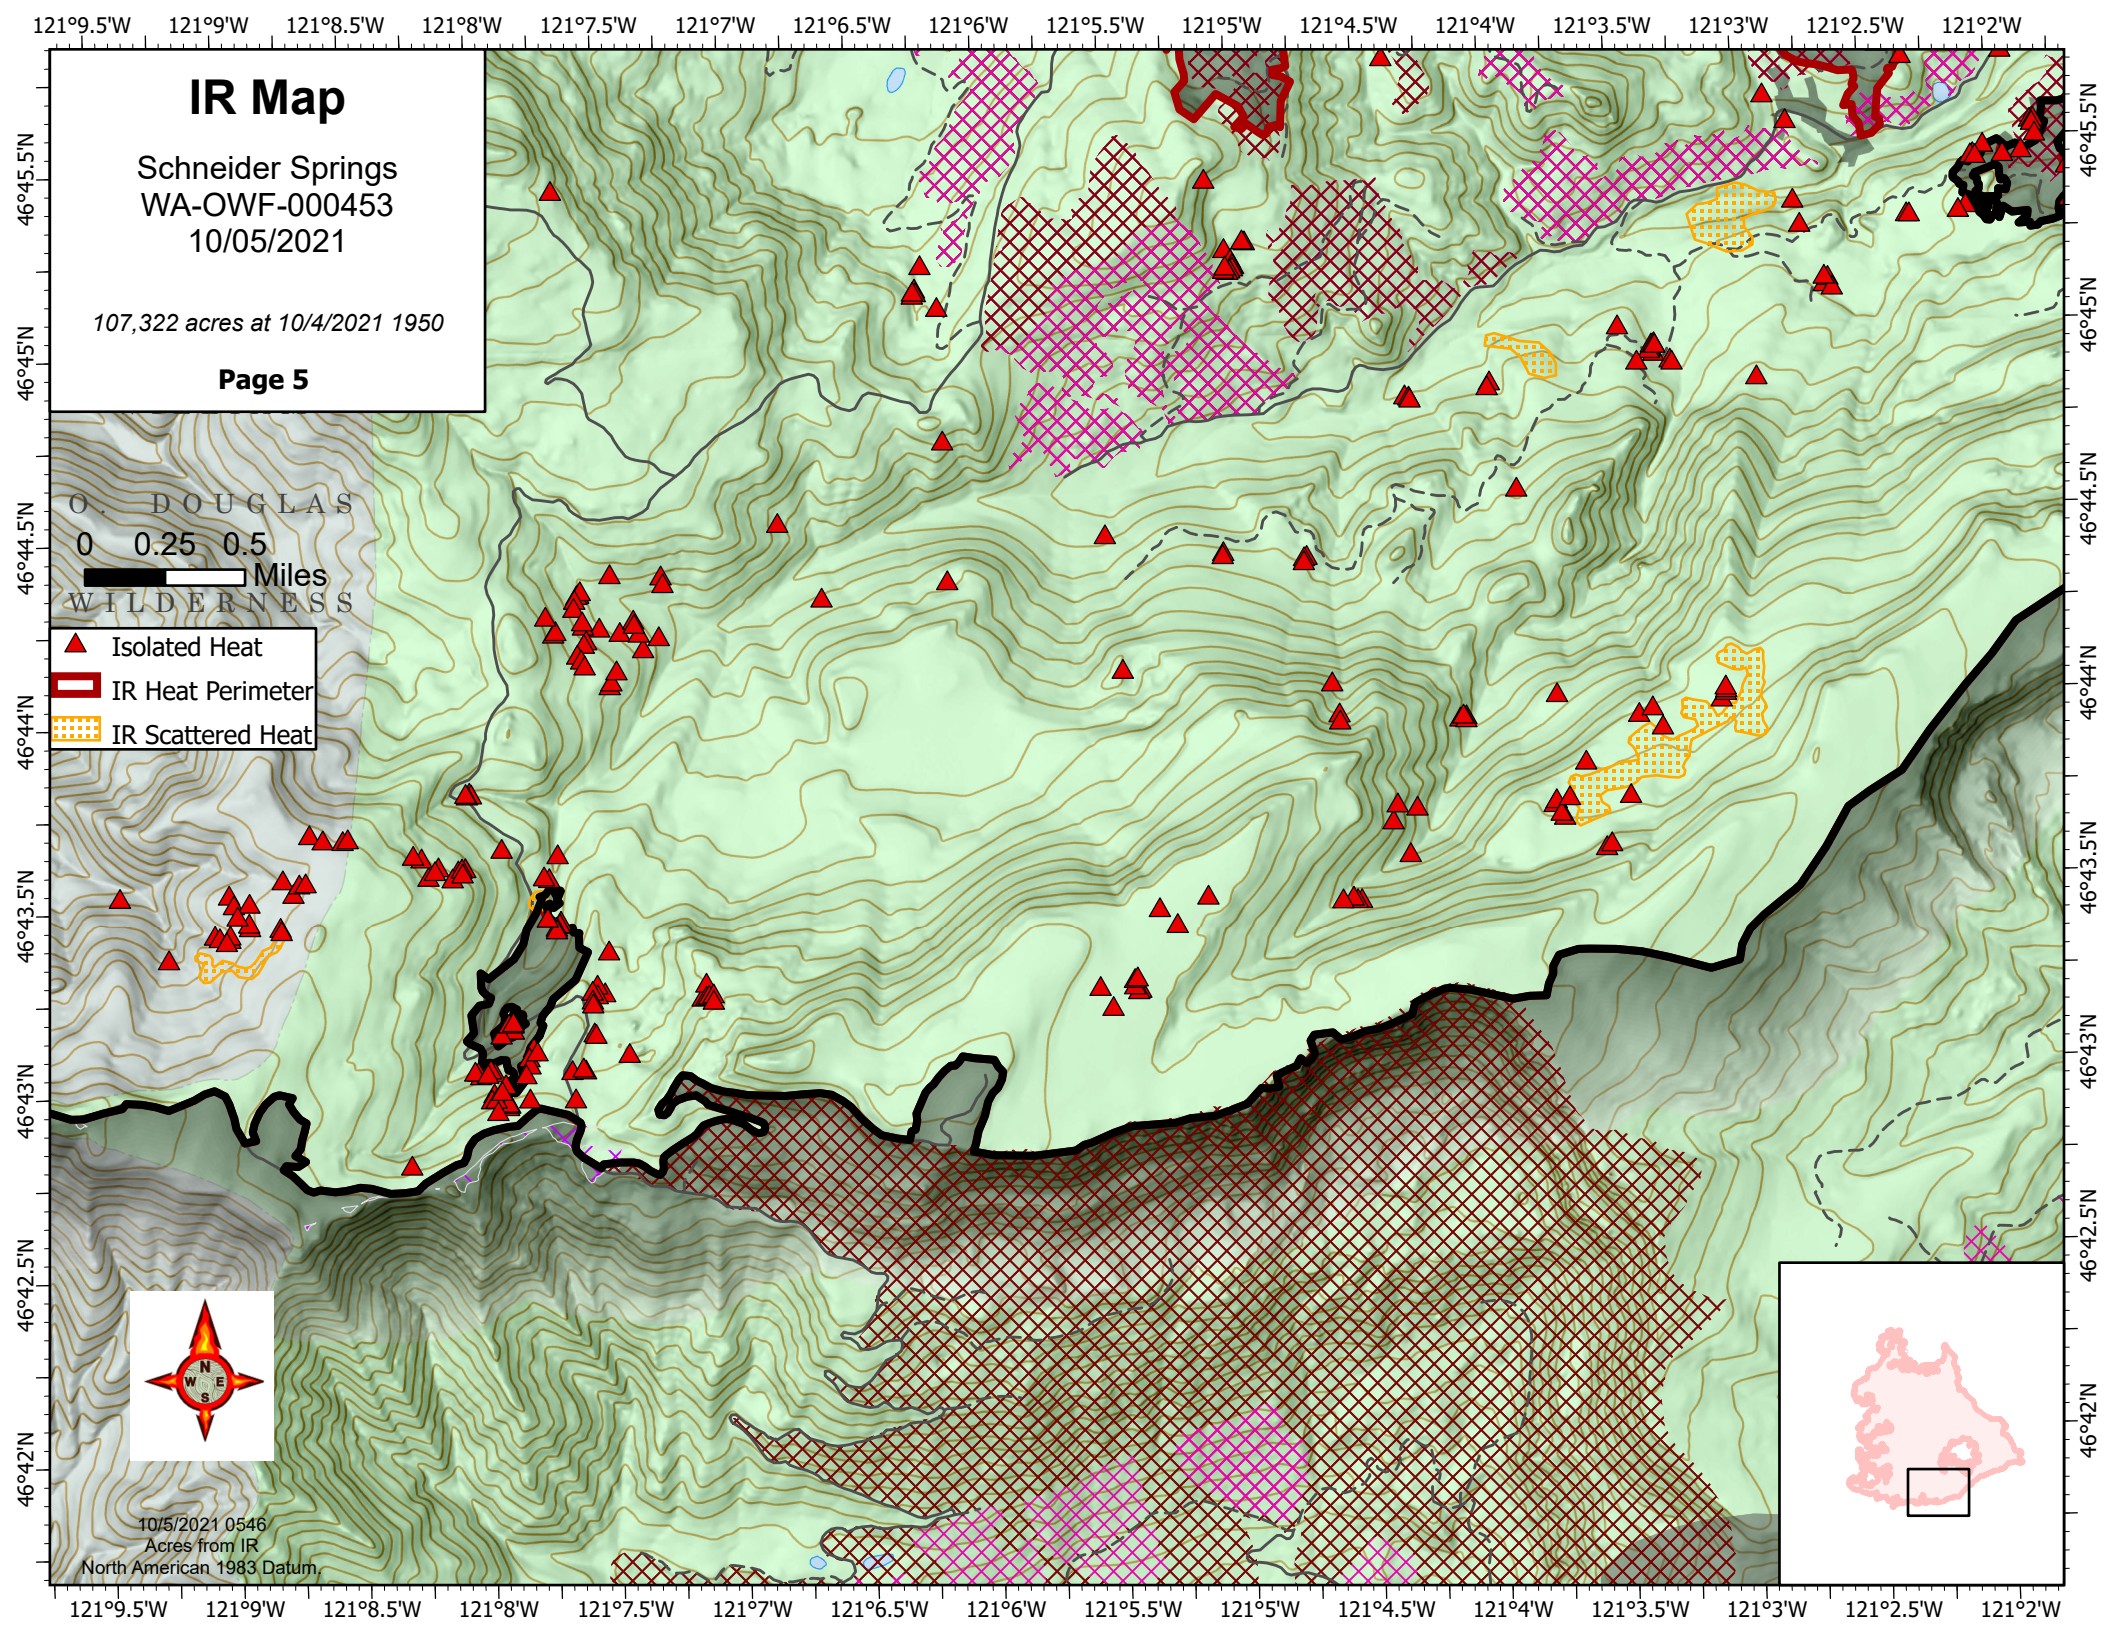

IR Map

Schneider Springs
WA-OWF-000453
10/05/2021

107,322 acres at 10/4/2021 1950

Page 1

0 0.25 0.5
Miles

- ▲ Isolated Heat
- ▭ IR Heat Perimeter
- ▨ IR Scattered Heat

10/5/2021 0545
Acres from IR
North American 1983 Datum

IR Map

Schneider Springs
WA-OWF-000453
10/05/2021

107,322 acres at 10/4/2021 1950

Page 4

0 0.25 0.5
Miles

- ▲ Isolated Heat
- ▭ IR Heat Perimeter
- ▨ IR Scattered Heat

10/5/2021 0546
Acres from IR
North American 1983 Datum

IR Map

Schneider Springs
WA-OWF-000453
10/05/2021

107,322 acres at 10/4/2021 1950

Page 6

- Isolated Heat
- IR Heat Perimeter
- IR Scattered Heat

Jamesons Peak
7384

10/5/2021 0546
Acres from IR
North American 1983 Datum.

▲ Isolated Heat
▭ IR Heat Perimeter

10/5/2021 05:46
Acres from IR
North American 1983 Datum.

Old Scab Mountain
6,585

WILLIAM DOUGLAS WILDERNESS