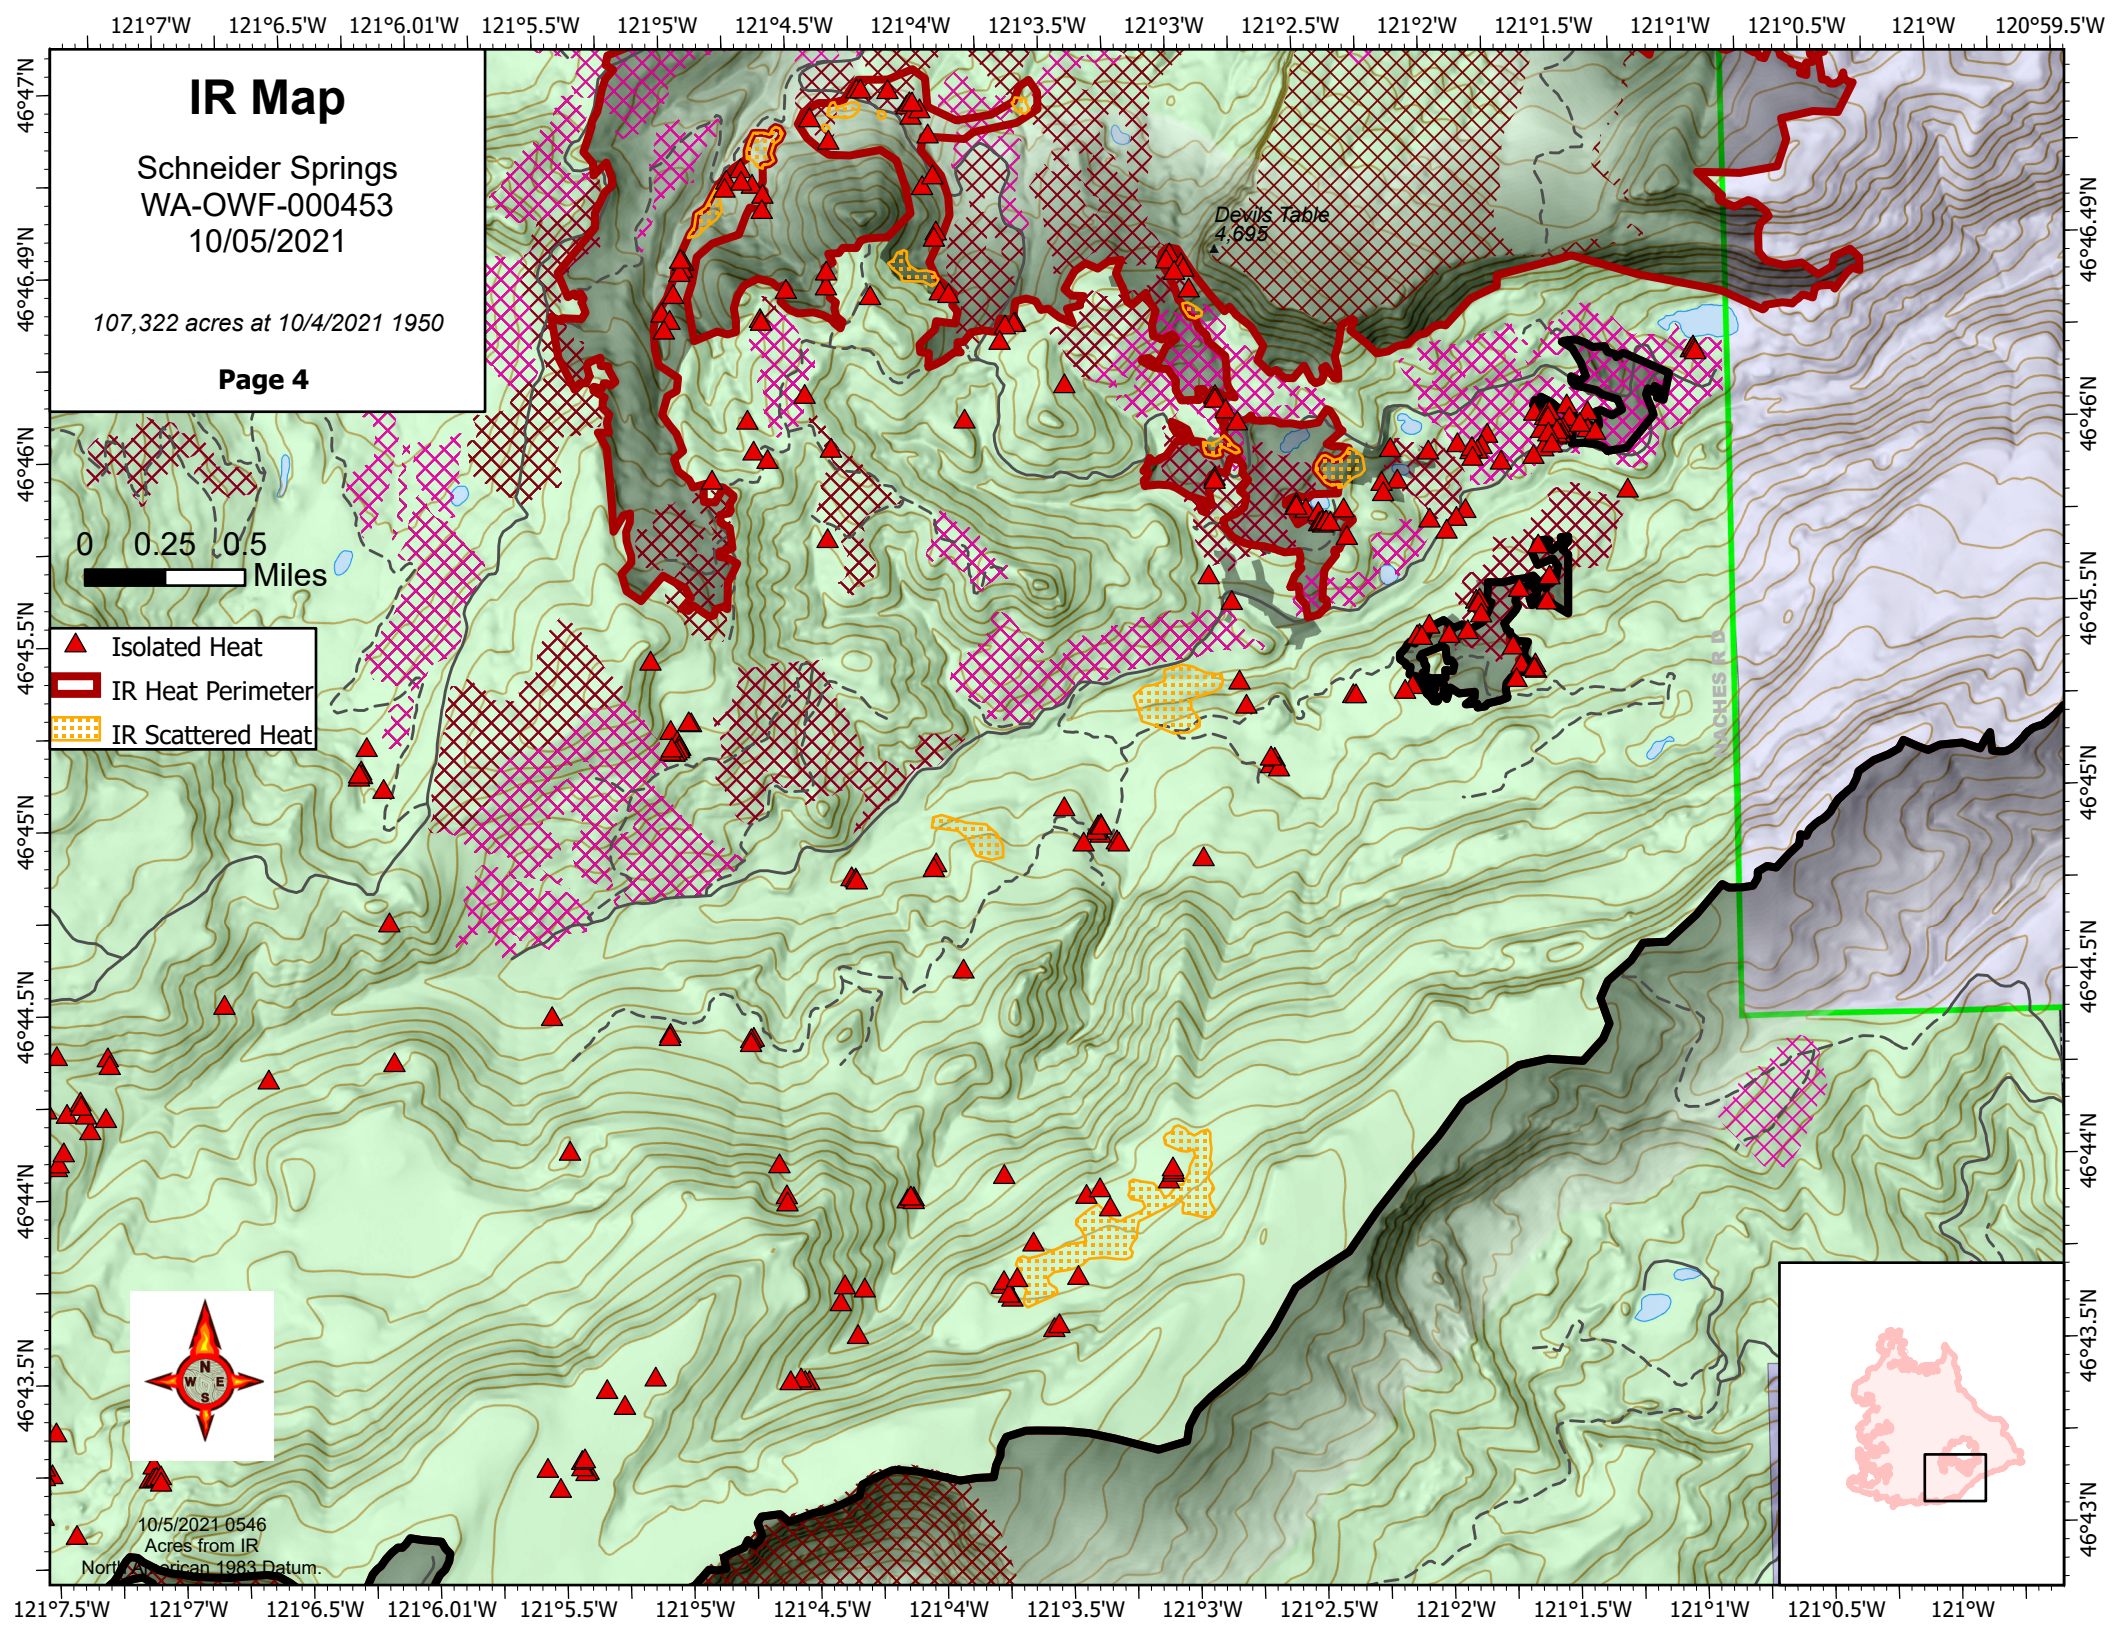

IR Map

Schneider Springs
WA-OWF-000453
10/05/2021

107,322 acres at 10/4/2021 1950

Page 4

0 0.25 0.5
Miles

- ▲ Isolated Heat
- ▭ IR Heat Perimeter
- ▨ IR Scattered Heat

10/5/2021 0546
Acres from IR
North American 1983 Datum

Devils Table
4.695

WACKES R.D.