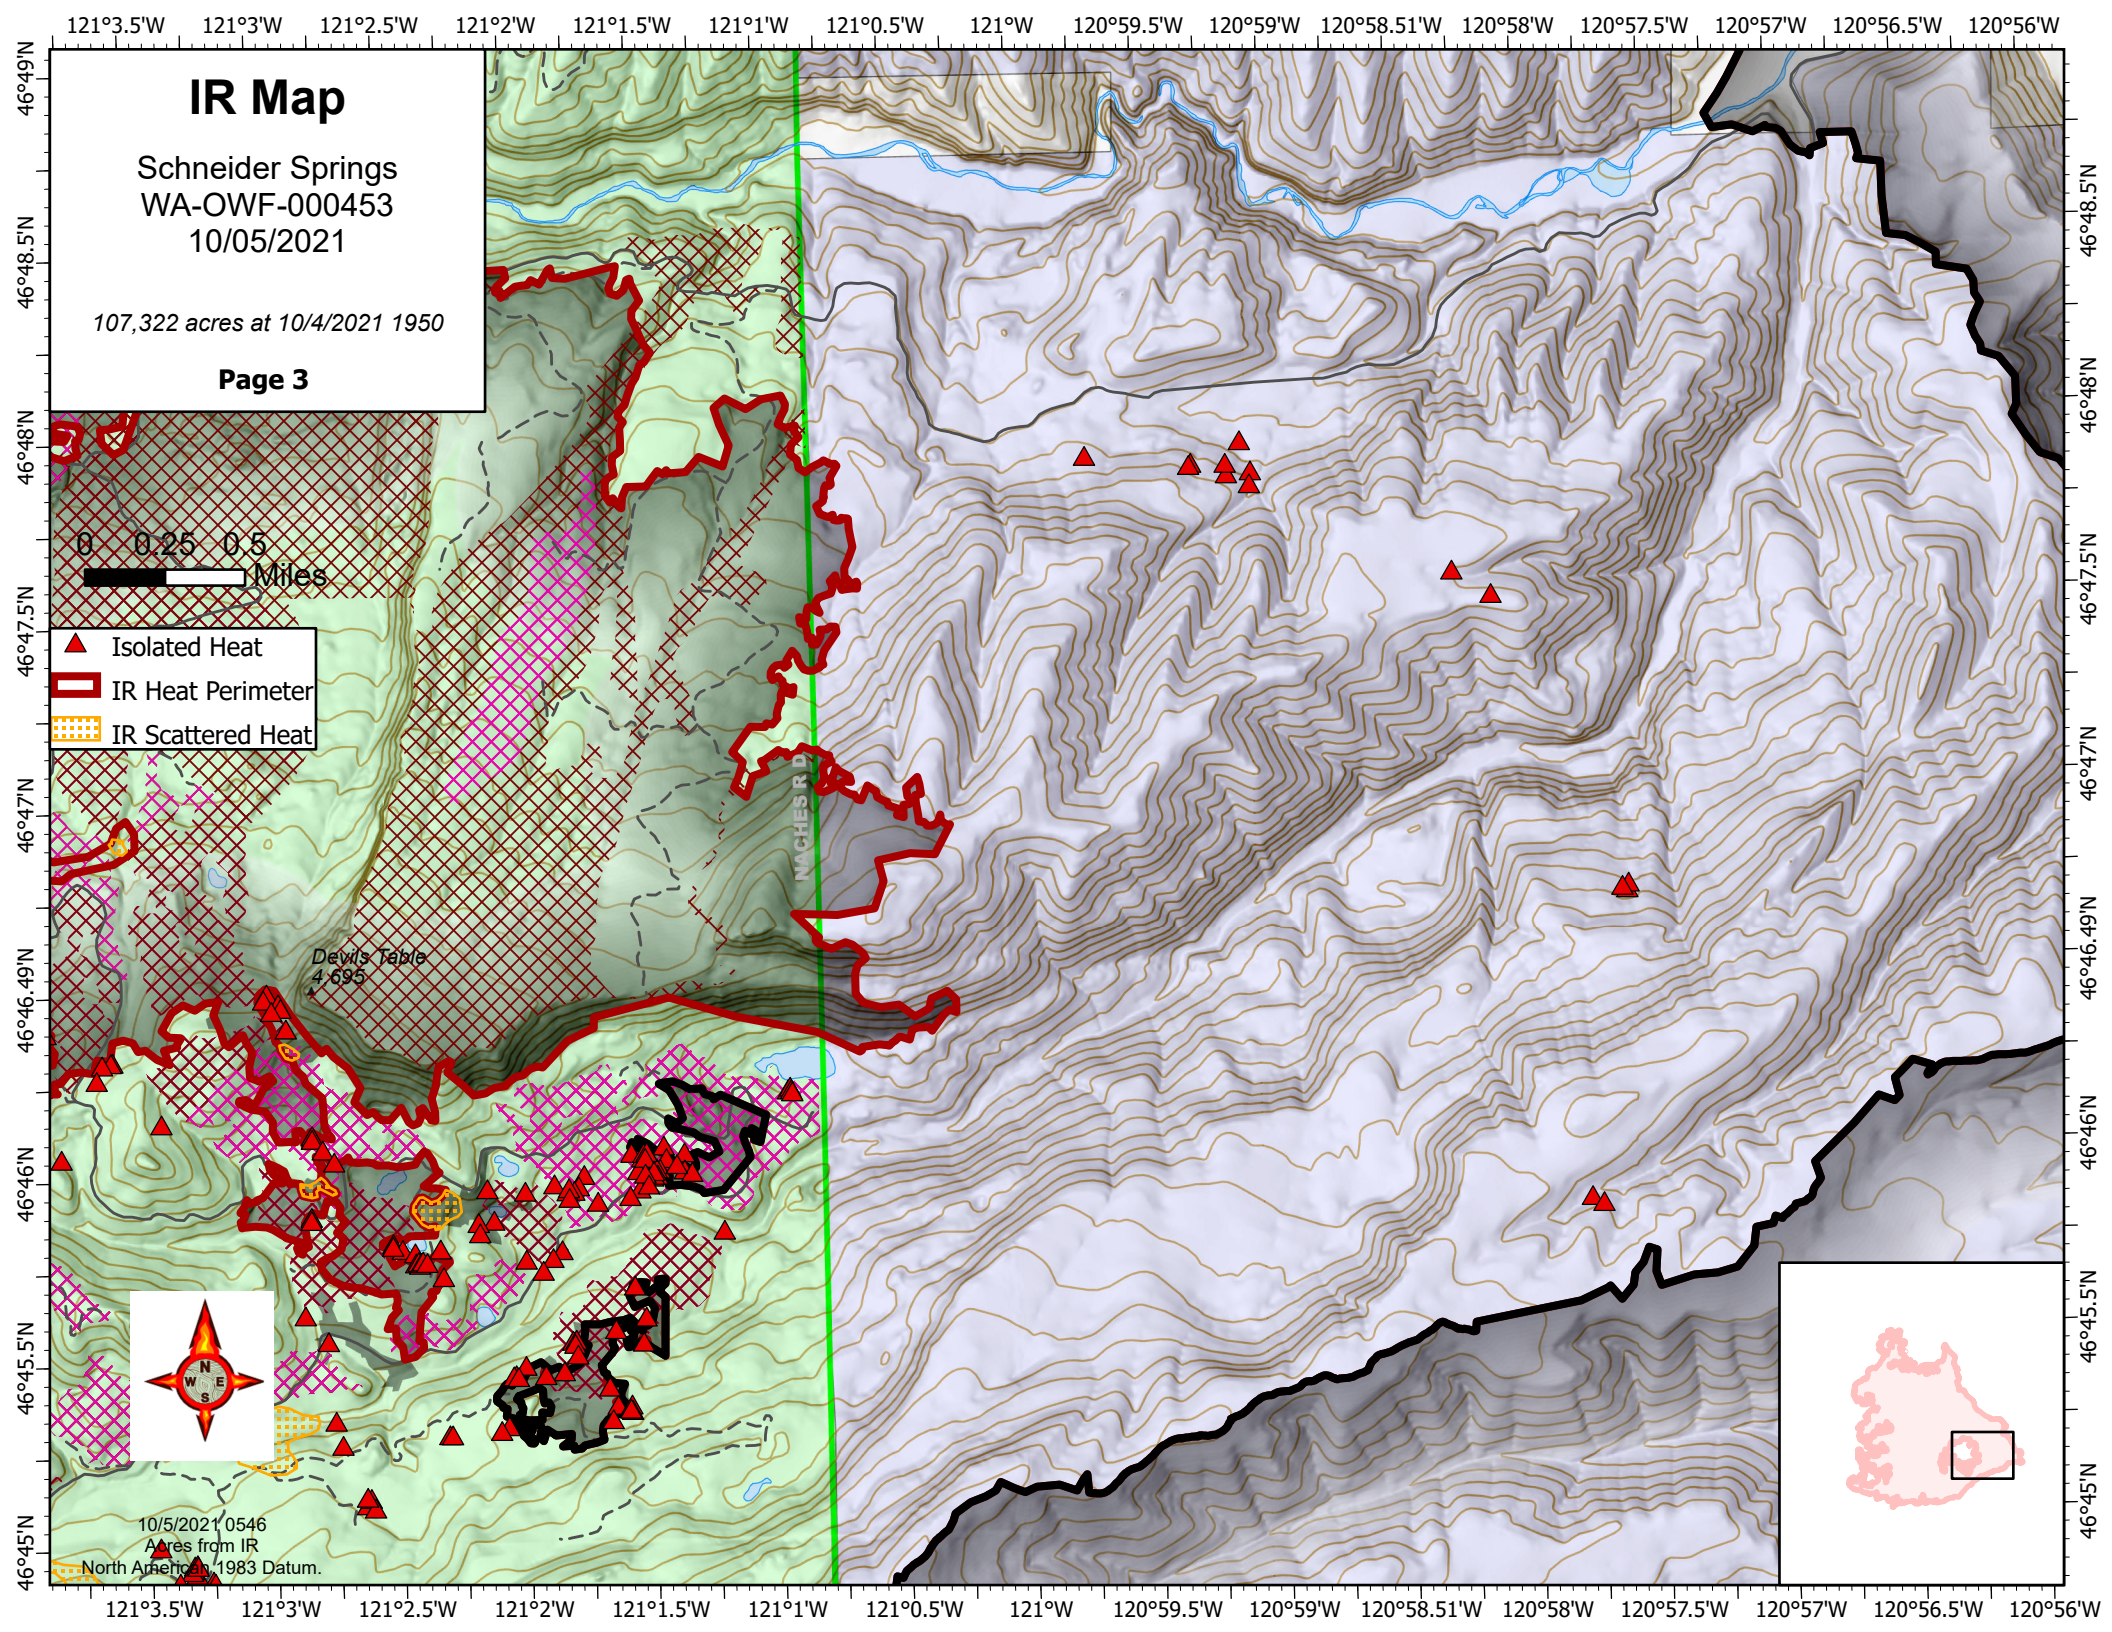

IR Map

Schneider Springs
WA-OWF-000453
10/05/2021

107,322 acres at 10/4/2021 1950

Page 1

0 0.25 0.5
Miles

- ▲ Isolated Heat
- ▭ IR Heat Perimeter
- ▨ IR Scattered Heat

10/5/2021 0545
Acres from IR
North American 1983 Datum

IR Map

Schneider Springs
WA-OWF-000453
10/05/2021

107,322 acres at 10/4/2021 1950

Page 3

0 0.25 0.5
Miles

- ▲ Isolated Heat
- ▭ IR Heat Perimeter
- ▨ IR Scattered Heat

Devils Table
4,695

10/5/2021 0546
Acres from IR
North America, 1983 Datum.

IR Map

Schneider Springs
WA-OWF-000453
10/05/2021

107,322 acres at 10/4/2021 1950

Page 4

0 0.25 0.5
Miles

- ▲ Isolated Heat
- ▭ IR Heat Perimeter
- ▨ IR Scattered Heat

10/5/2021 0546
Acres from IR
North American 1983 Datum

▲ Isolated Heat
▭ IR Heat Perimeter

10/5/2021 05:46
Acres from IR
North American 1983 Datum.

Old Scab Mountain
6,585

WILLIAM DOUGLAS WILDERNESS