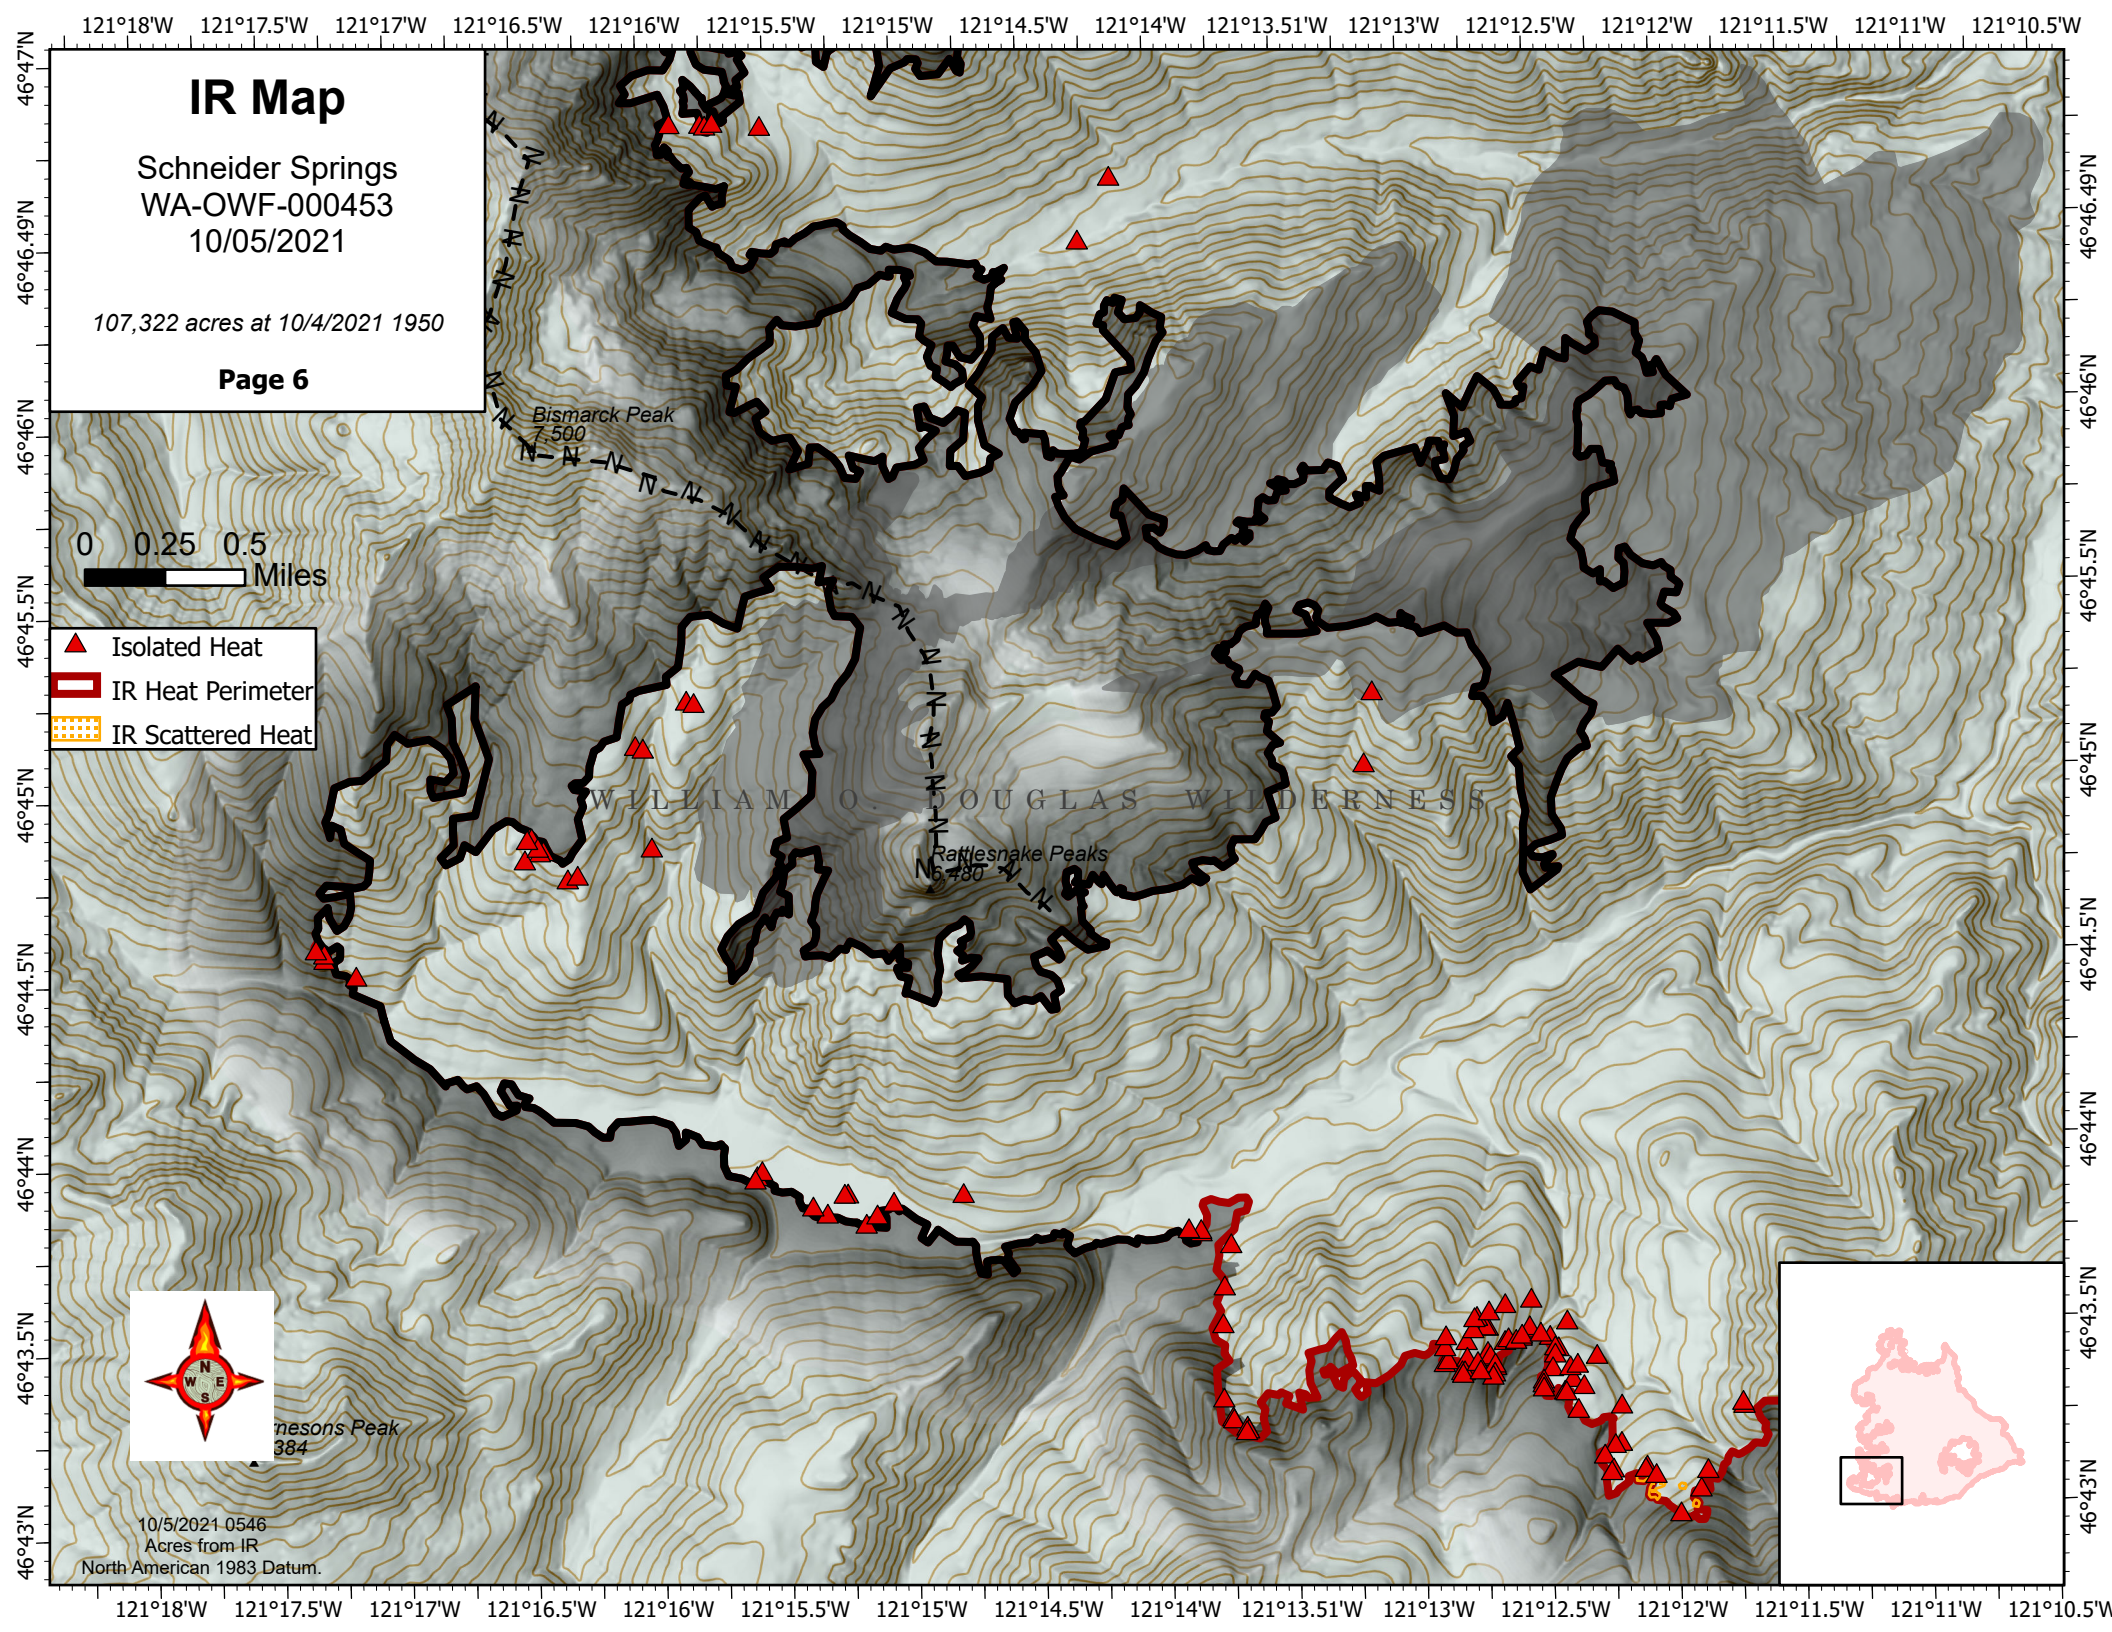

IR Map

Schneider Springs
WA-OWF-000453
10/05/2021

107,322 acres at 10/4/2021 1950

Page 1

0 0.25 0.5
Miles

- ▲ Isolated Heat
- ▭ IR Heat Perimeter
- ▨ IR Scattered Heat

10/5/2021 0545
Acres from IR
North American 1983 Datum

IR Map

Schneider Springs
WA-OWF-000453
10/05/2021

107,322 acres at 10/4/2021 1950

Page 6

- Isolated Heat
- IR Heat Perimeter
- IR Scattered Heat

Jamesons Peak
7384

10/5/2021 0546
Acres from IR
North American 1983 Datum.

IR Map

Schneider Springs
WA-OWF-000453
10/05/2021

107,322 acres at 10/4/2021 1950

Page 7

- Isolated Heat
- IR Heat Perimeter
- IR Scattered Heat

10/5/2021 0546
Acres from IR
North American 1983 Datum.

WILKINSON CREEK

▲ Isolated Heat
▭ IR Heat Perimeter

10/5/2021 05:46
Acres from IR
North American 1983 Datum.

Old Scab Mountain
6,585

WILLIAM DOUGLAS WILDERNESS