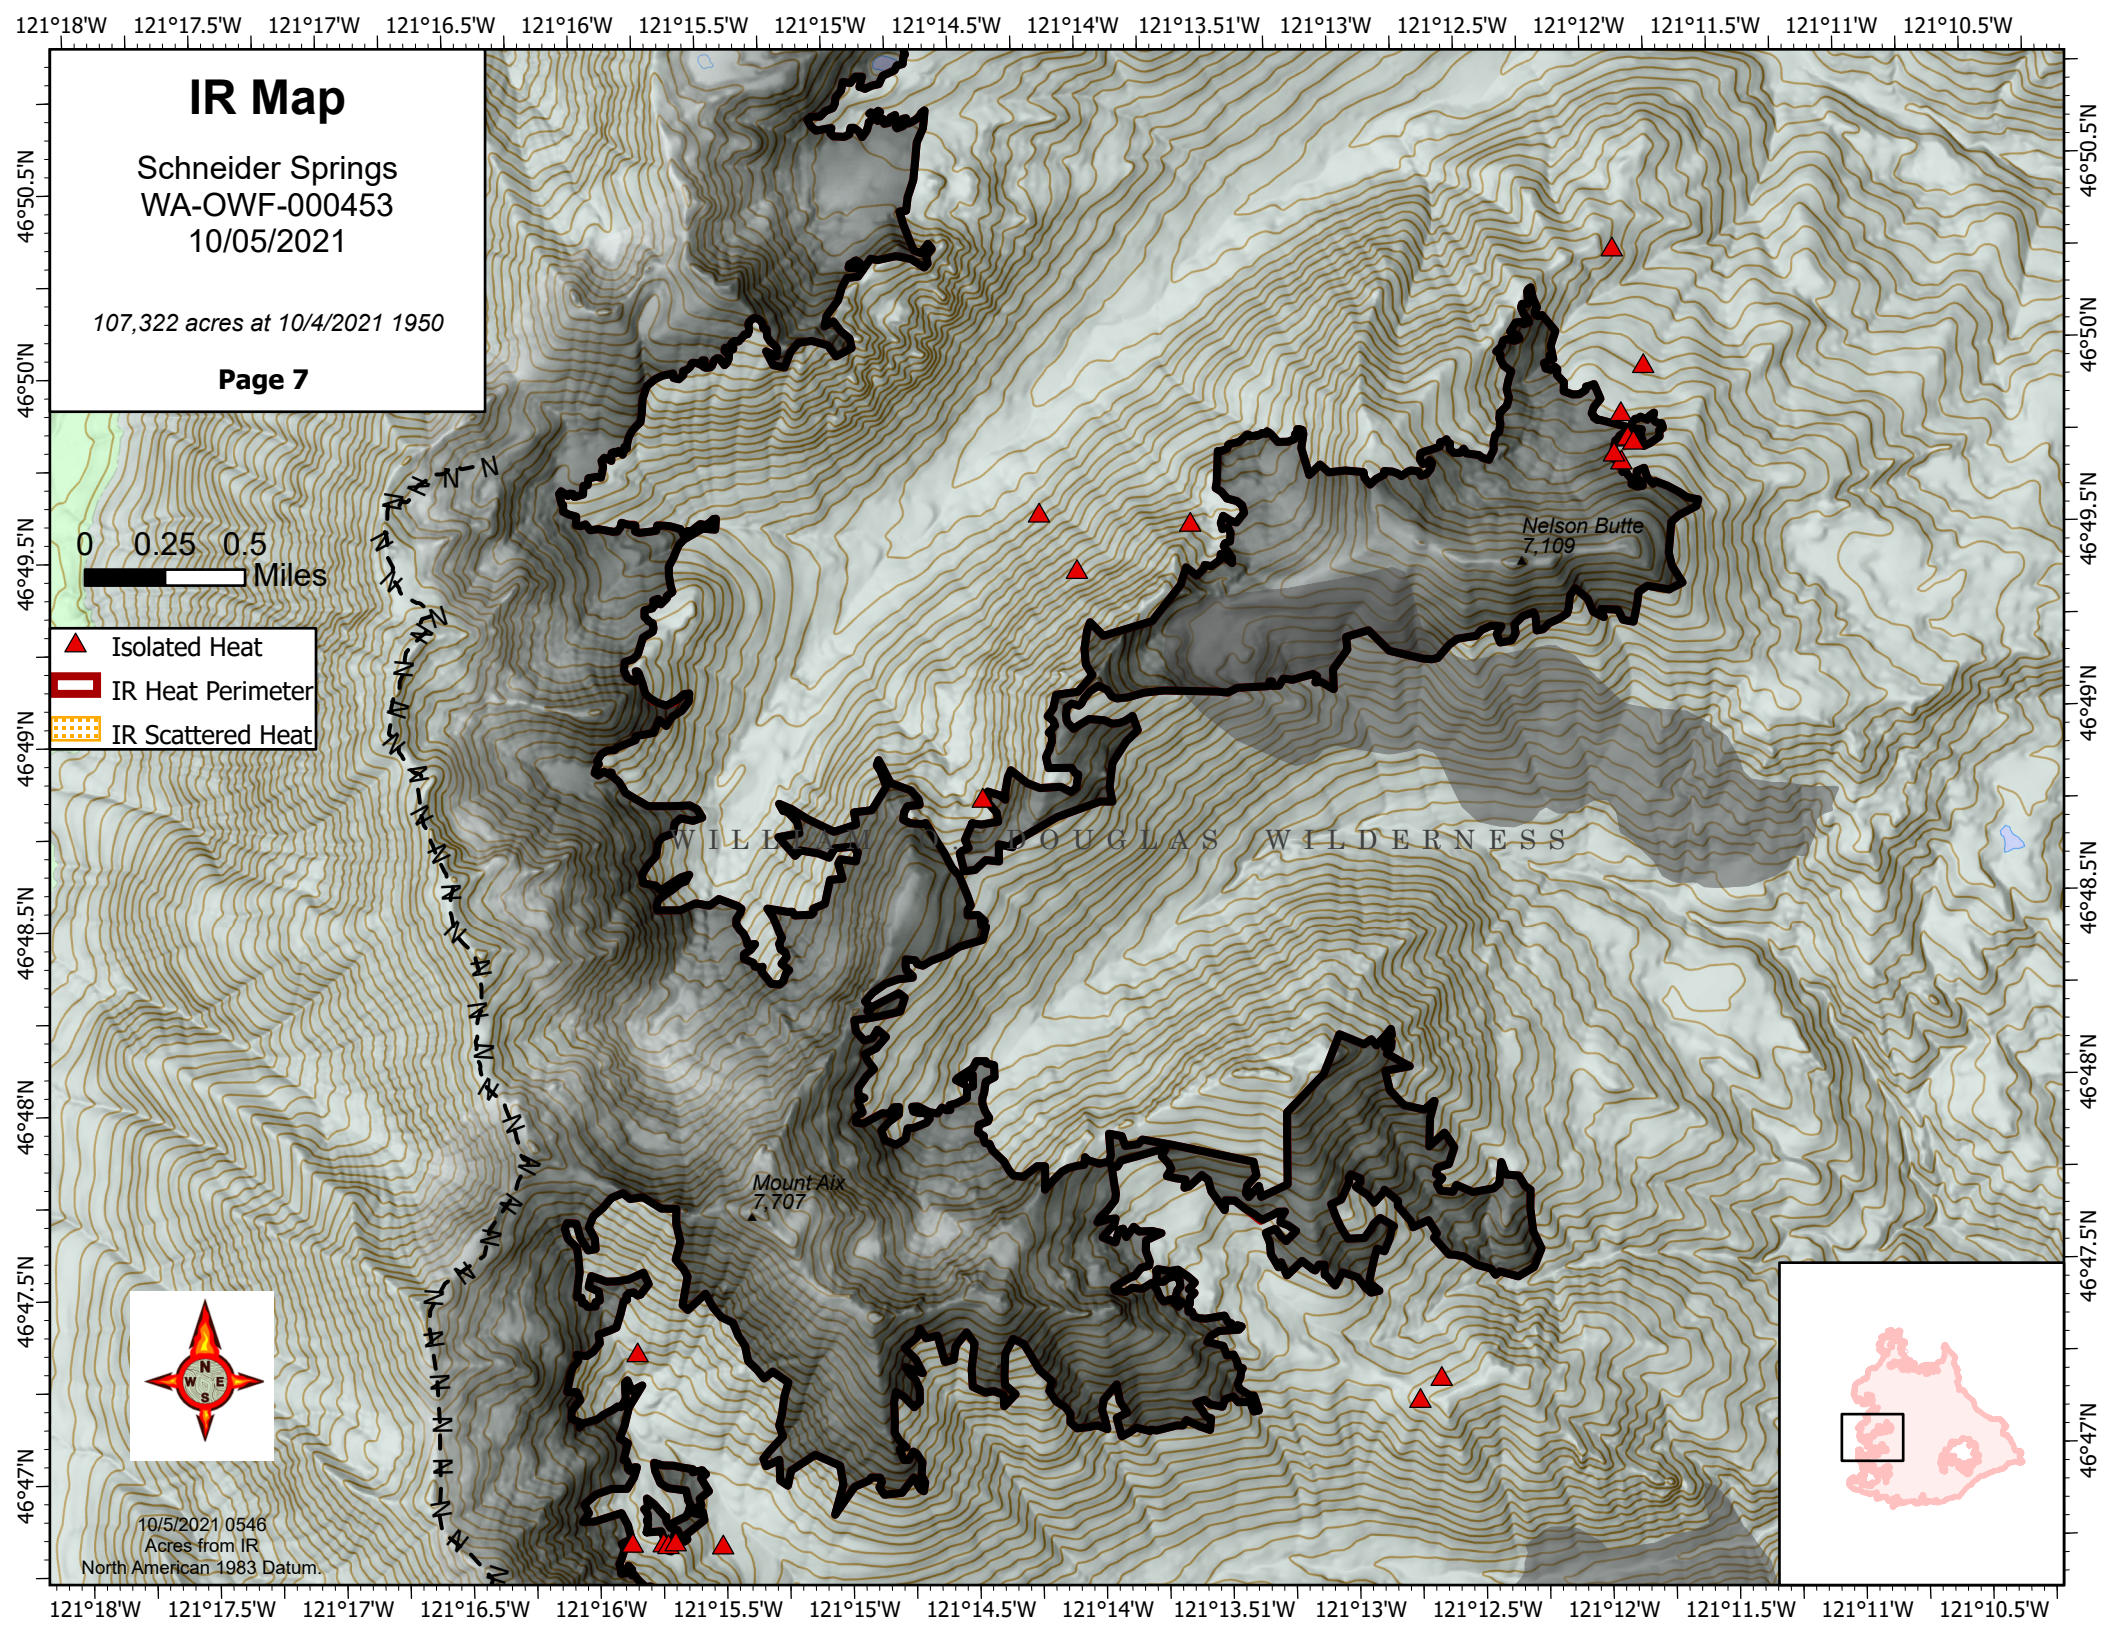

WILKINSON CREEK

WILLIAMS DOUGLAS WILDERNESS

Nelson Butte
7,109

Mount Aix
7,707