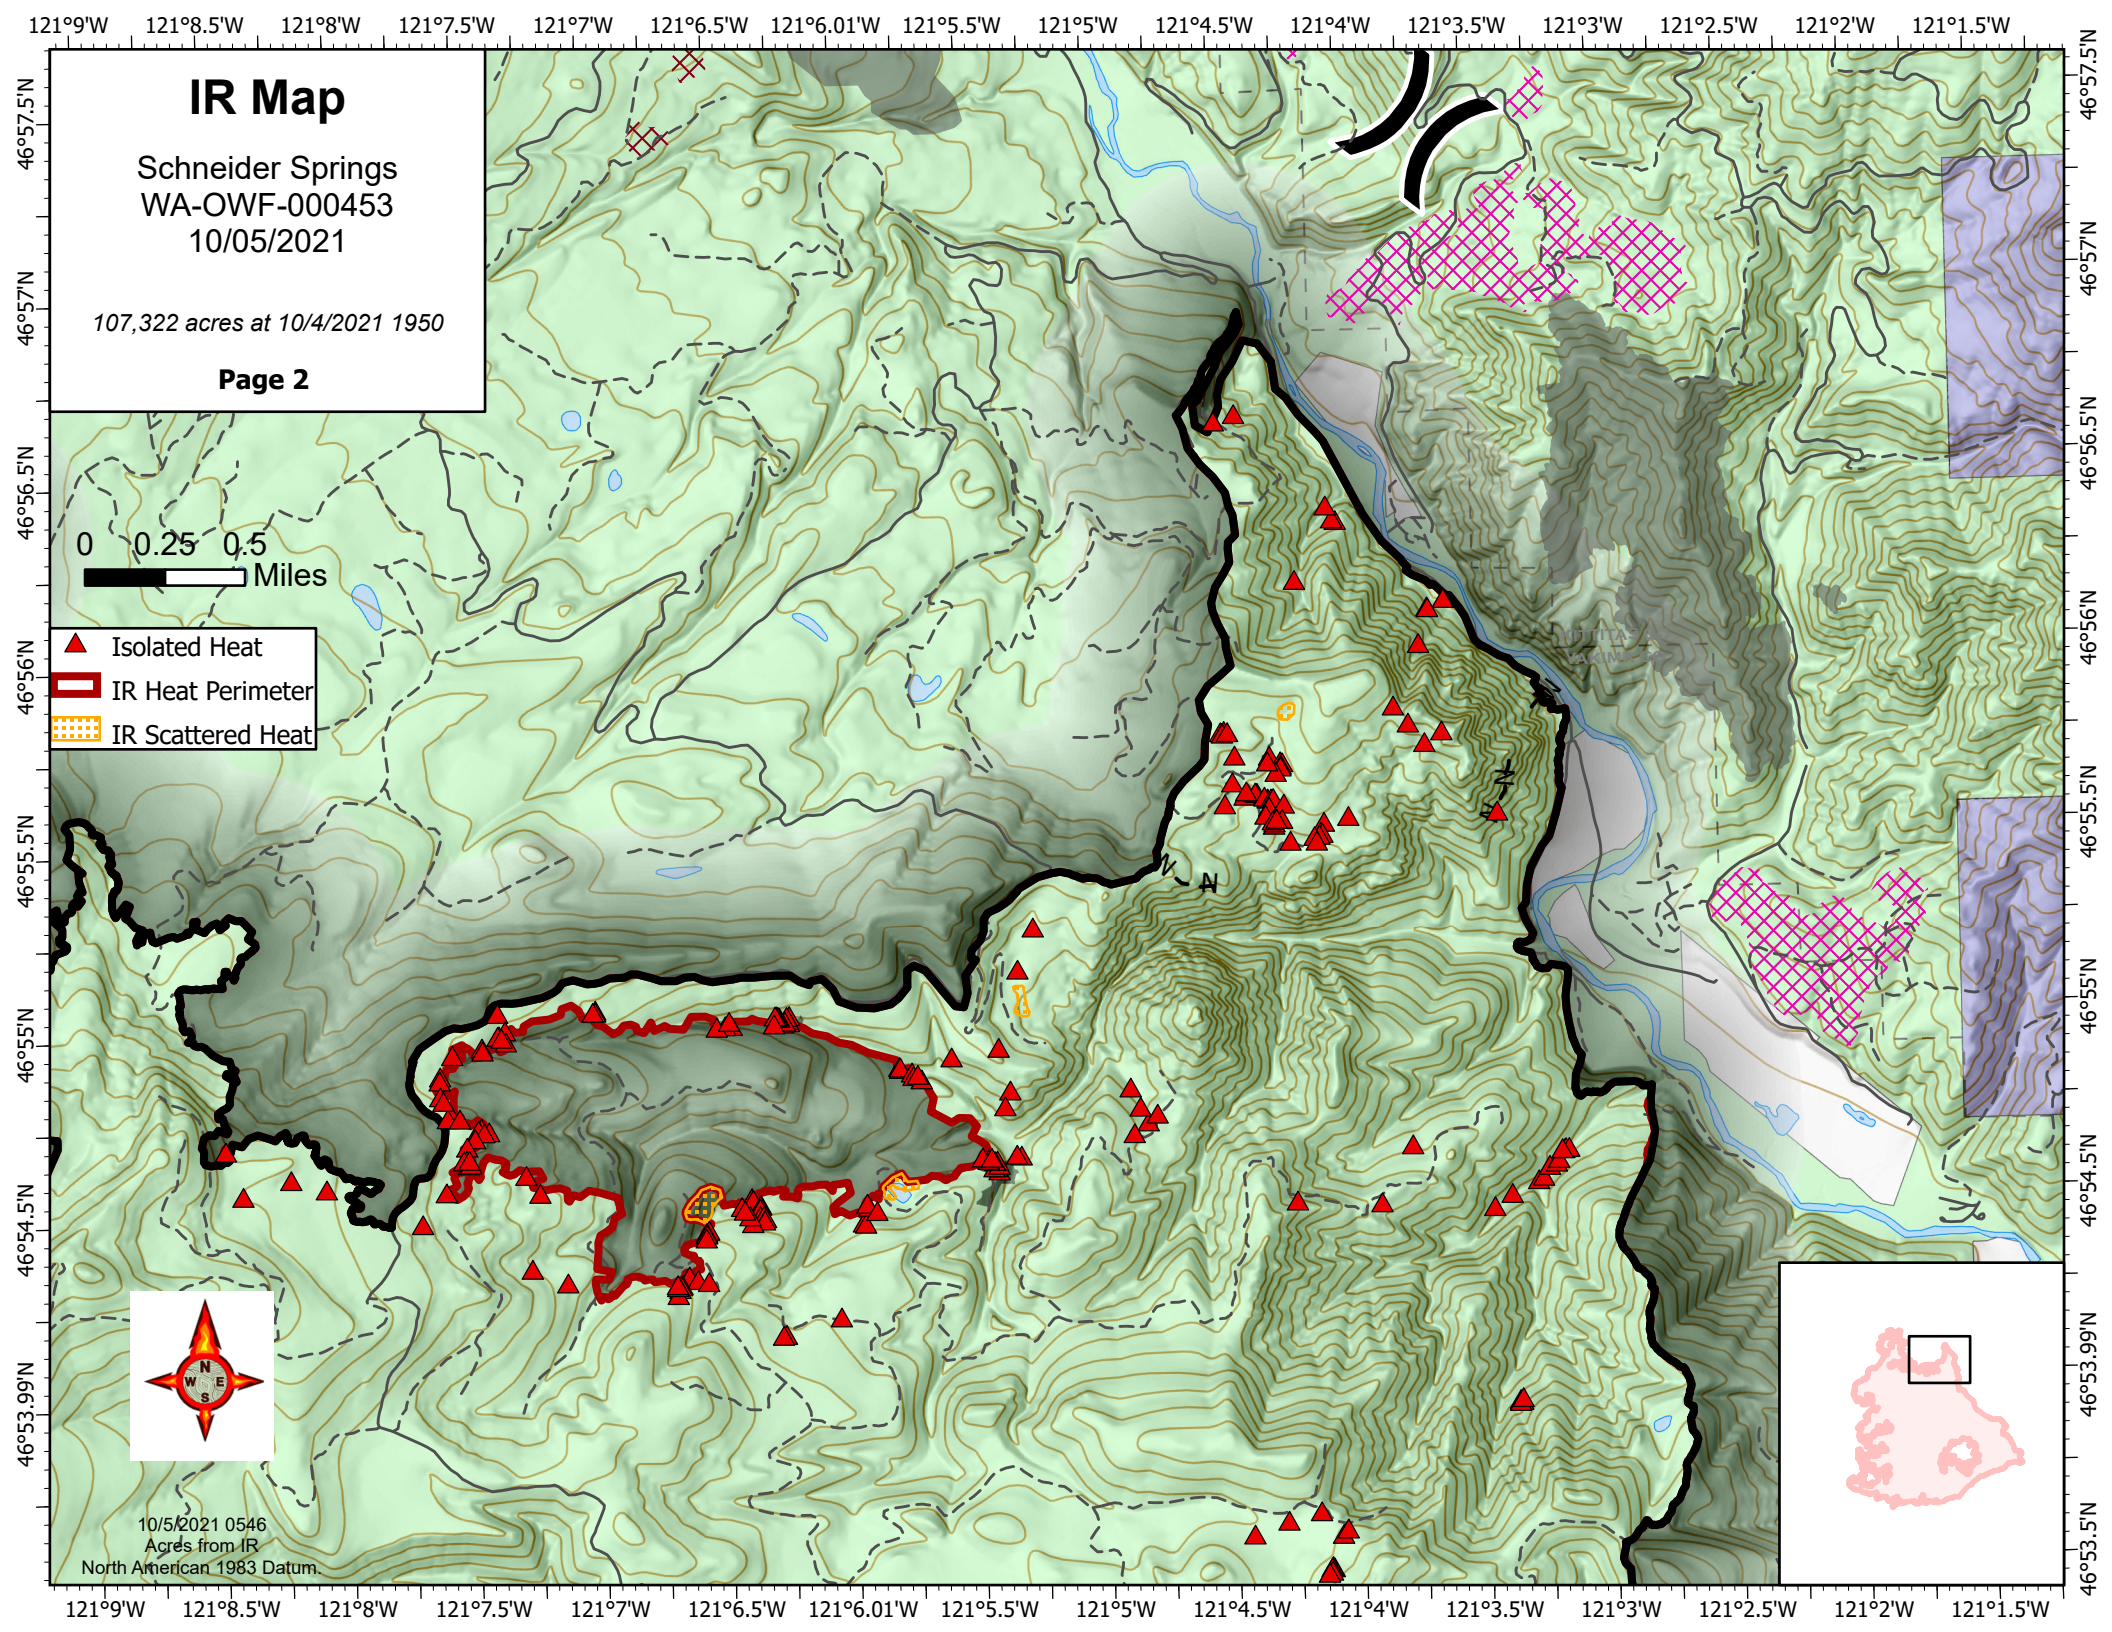

IR Map

Schneider Springs
WA-OWF-000453
10/05/2021

107,322 acres at 10/4/2021 1950

Page 1

0 0.25 0.5
Miles

- ▲ Isolated Heat
- ▭ IR Heat Perimeter
- ▨ IR Scattered Heat

10/5/2021 0545
Acres from IR
North American 1983 Datum

IR Map

Schneider Springs
WA-OWF-000453
10/05/2021

107,322 acres at 10/4/2021 1950

Page 2

0 0.25 0.5
Miles

- ▲ Isolated Heat
- ▭ IR Heat Perimeter
- IR Scattered Heat

10/5/2021 0546
Acres from IR
North American 1983 Datum

IR Map

Schneider Springs
WA-OWF-000453
10/05/2021

107,322 acres at 10/4/2021 1950

Page 3

0 0.25 0.5
Miles

- ▲ Isolated Heat
- ▭ IR Heat Perimeter
- ▨ IR Scattered Heat

Devils Table
4,695

10/5/2021 0546
Acres from IR
North America, 1983 Datum.

▲ Isolated Heat
▭ IR Heat Perimeter

10/5/2021 05:46
Acres from IR
North American 1983 Datum.

Old Scab Mountain
6,585

WILLIAM DOUGLAS WILDERNESS