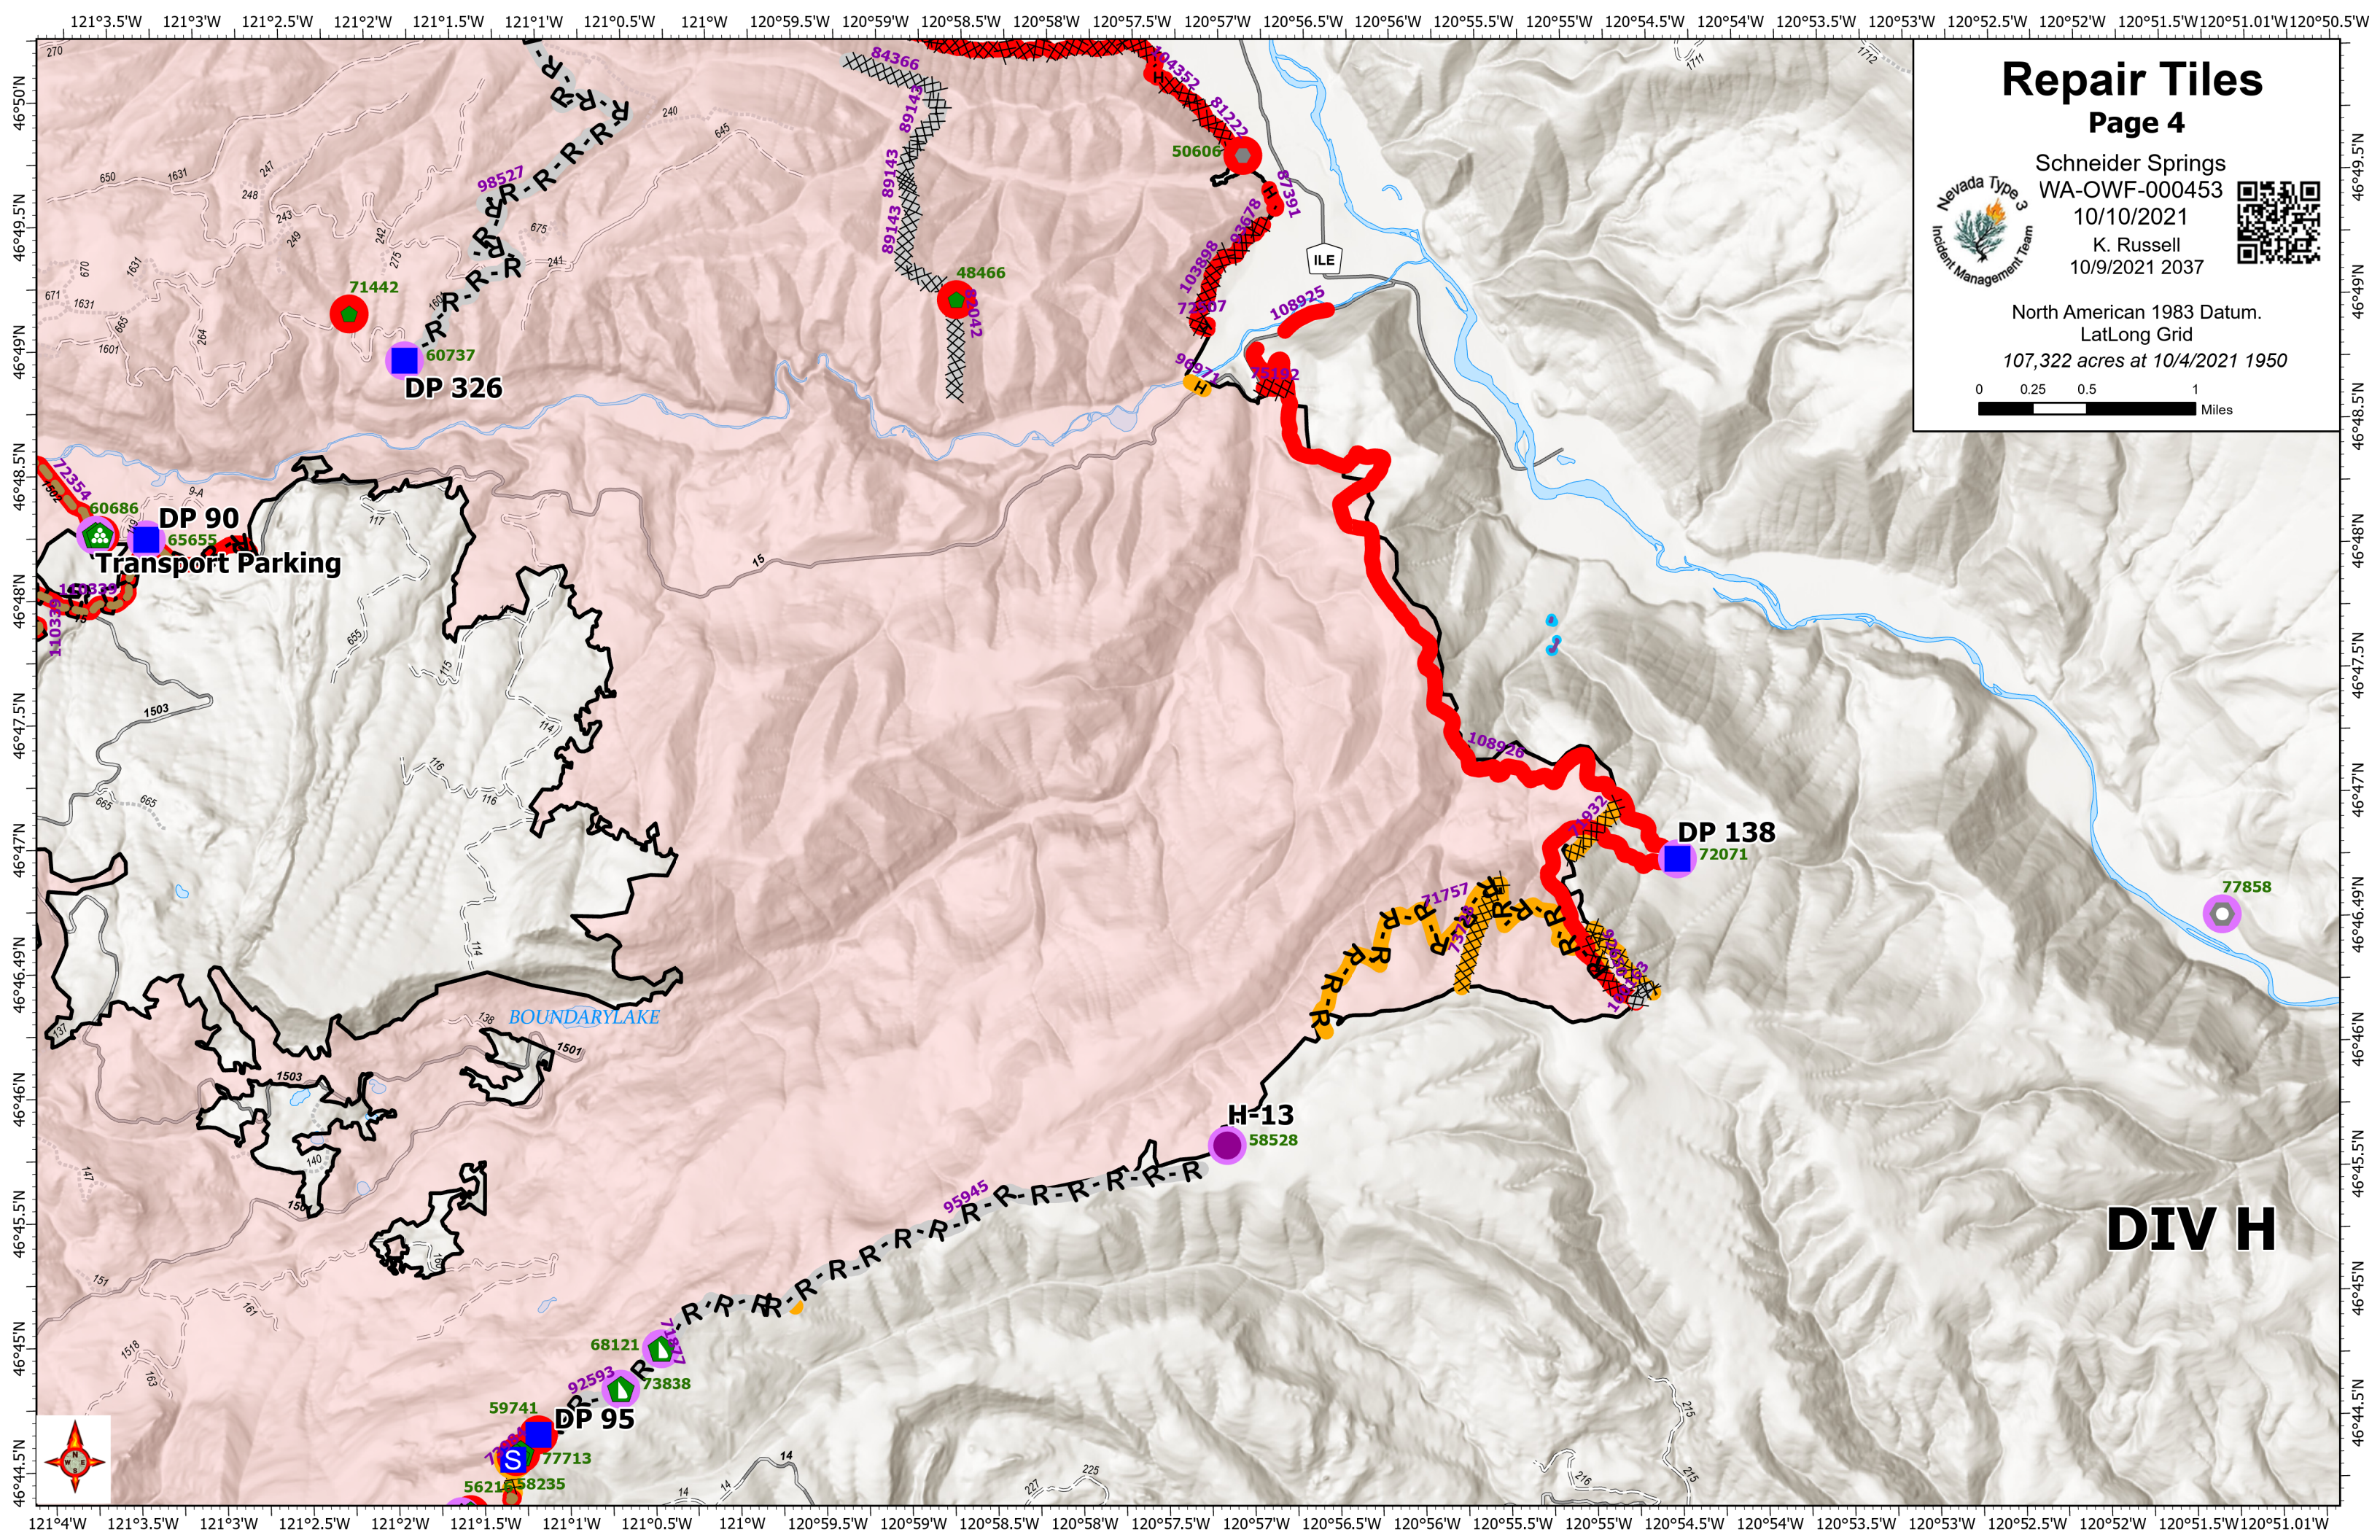

# Repair Tiles

Page 4

Schneider Springs  
WA-OWF-000453  
10/10/2021  
K. Russell  
10/9/2021 2037

North American 1983 Datum.  
LatLong Grid  
107,322 acres at 10/4/2021 1950

## DIV H