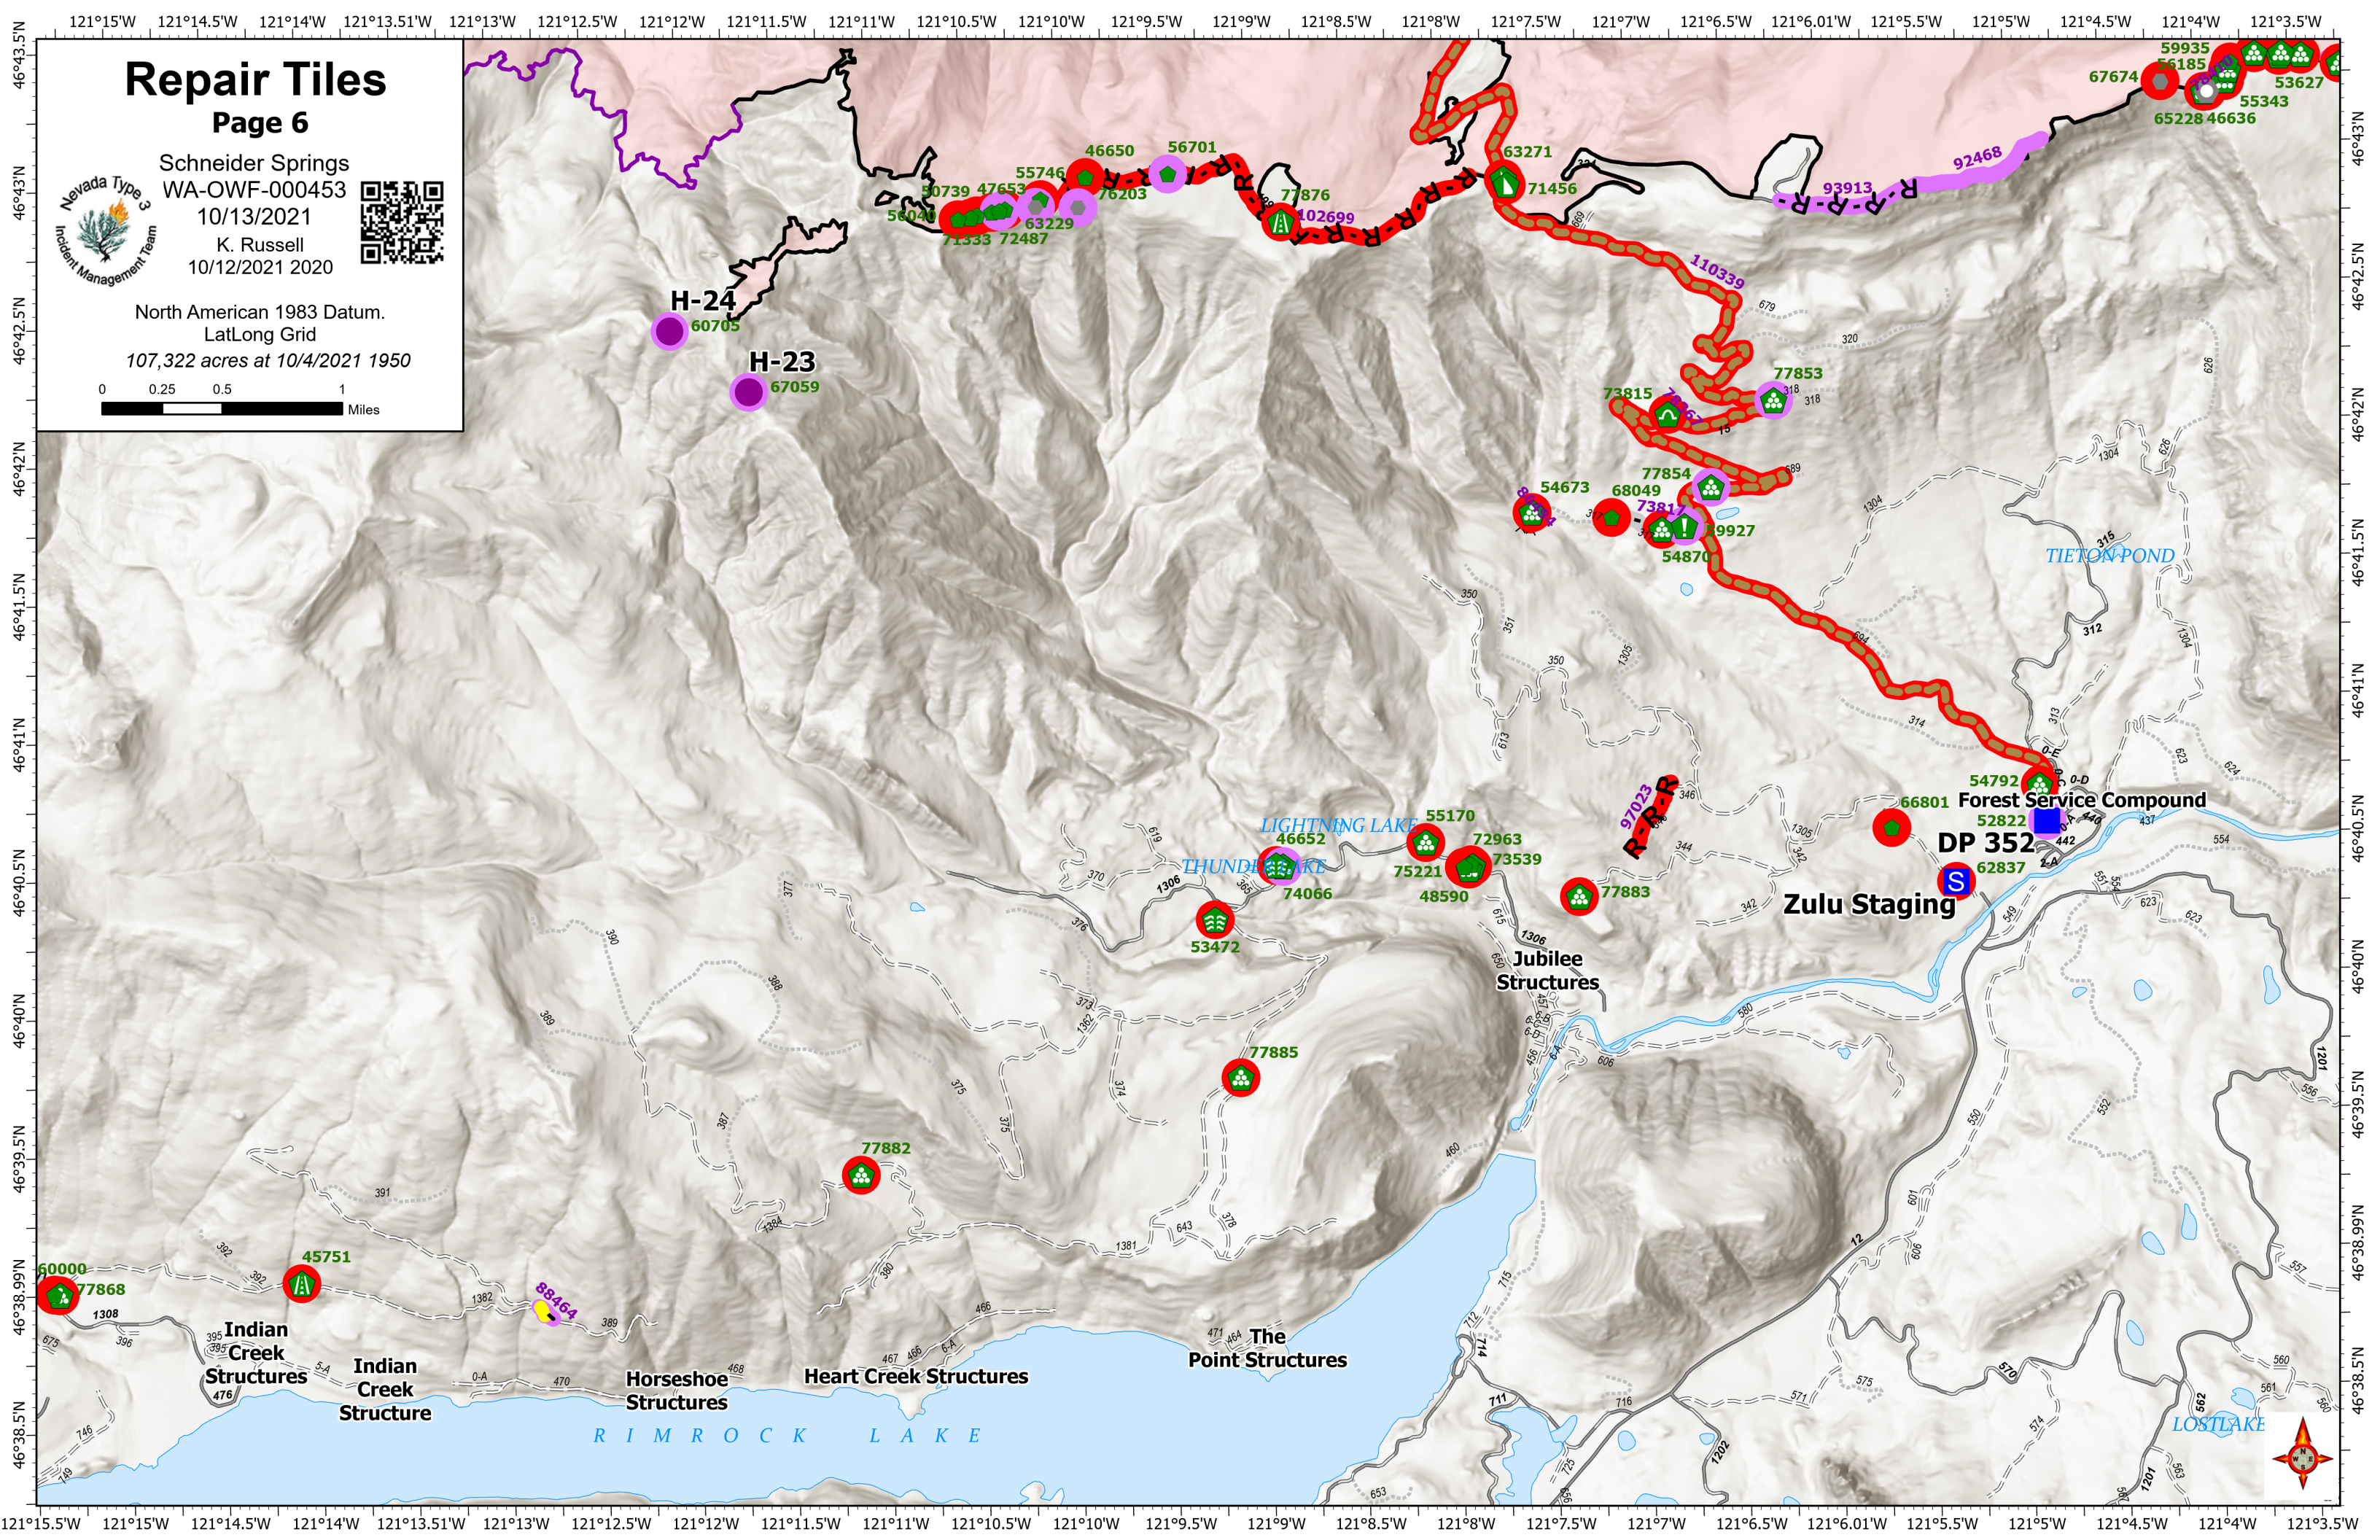

# Repair Tiles

Page 6

Schneider Springs  
WA-OWF-000453  
10/13/2021  
K. Russell  
10/12/2021 2020

North American 1983 Datum.  
LatLong Grid  
107,322 acres at 10/4/2021 1950