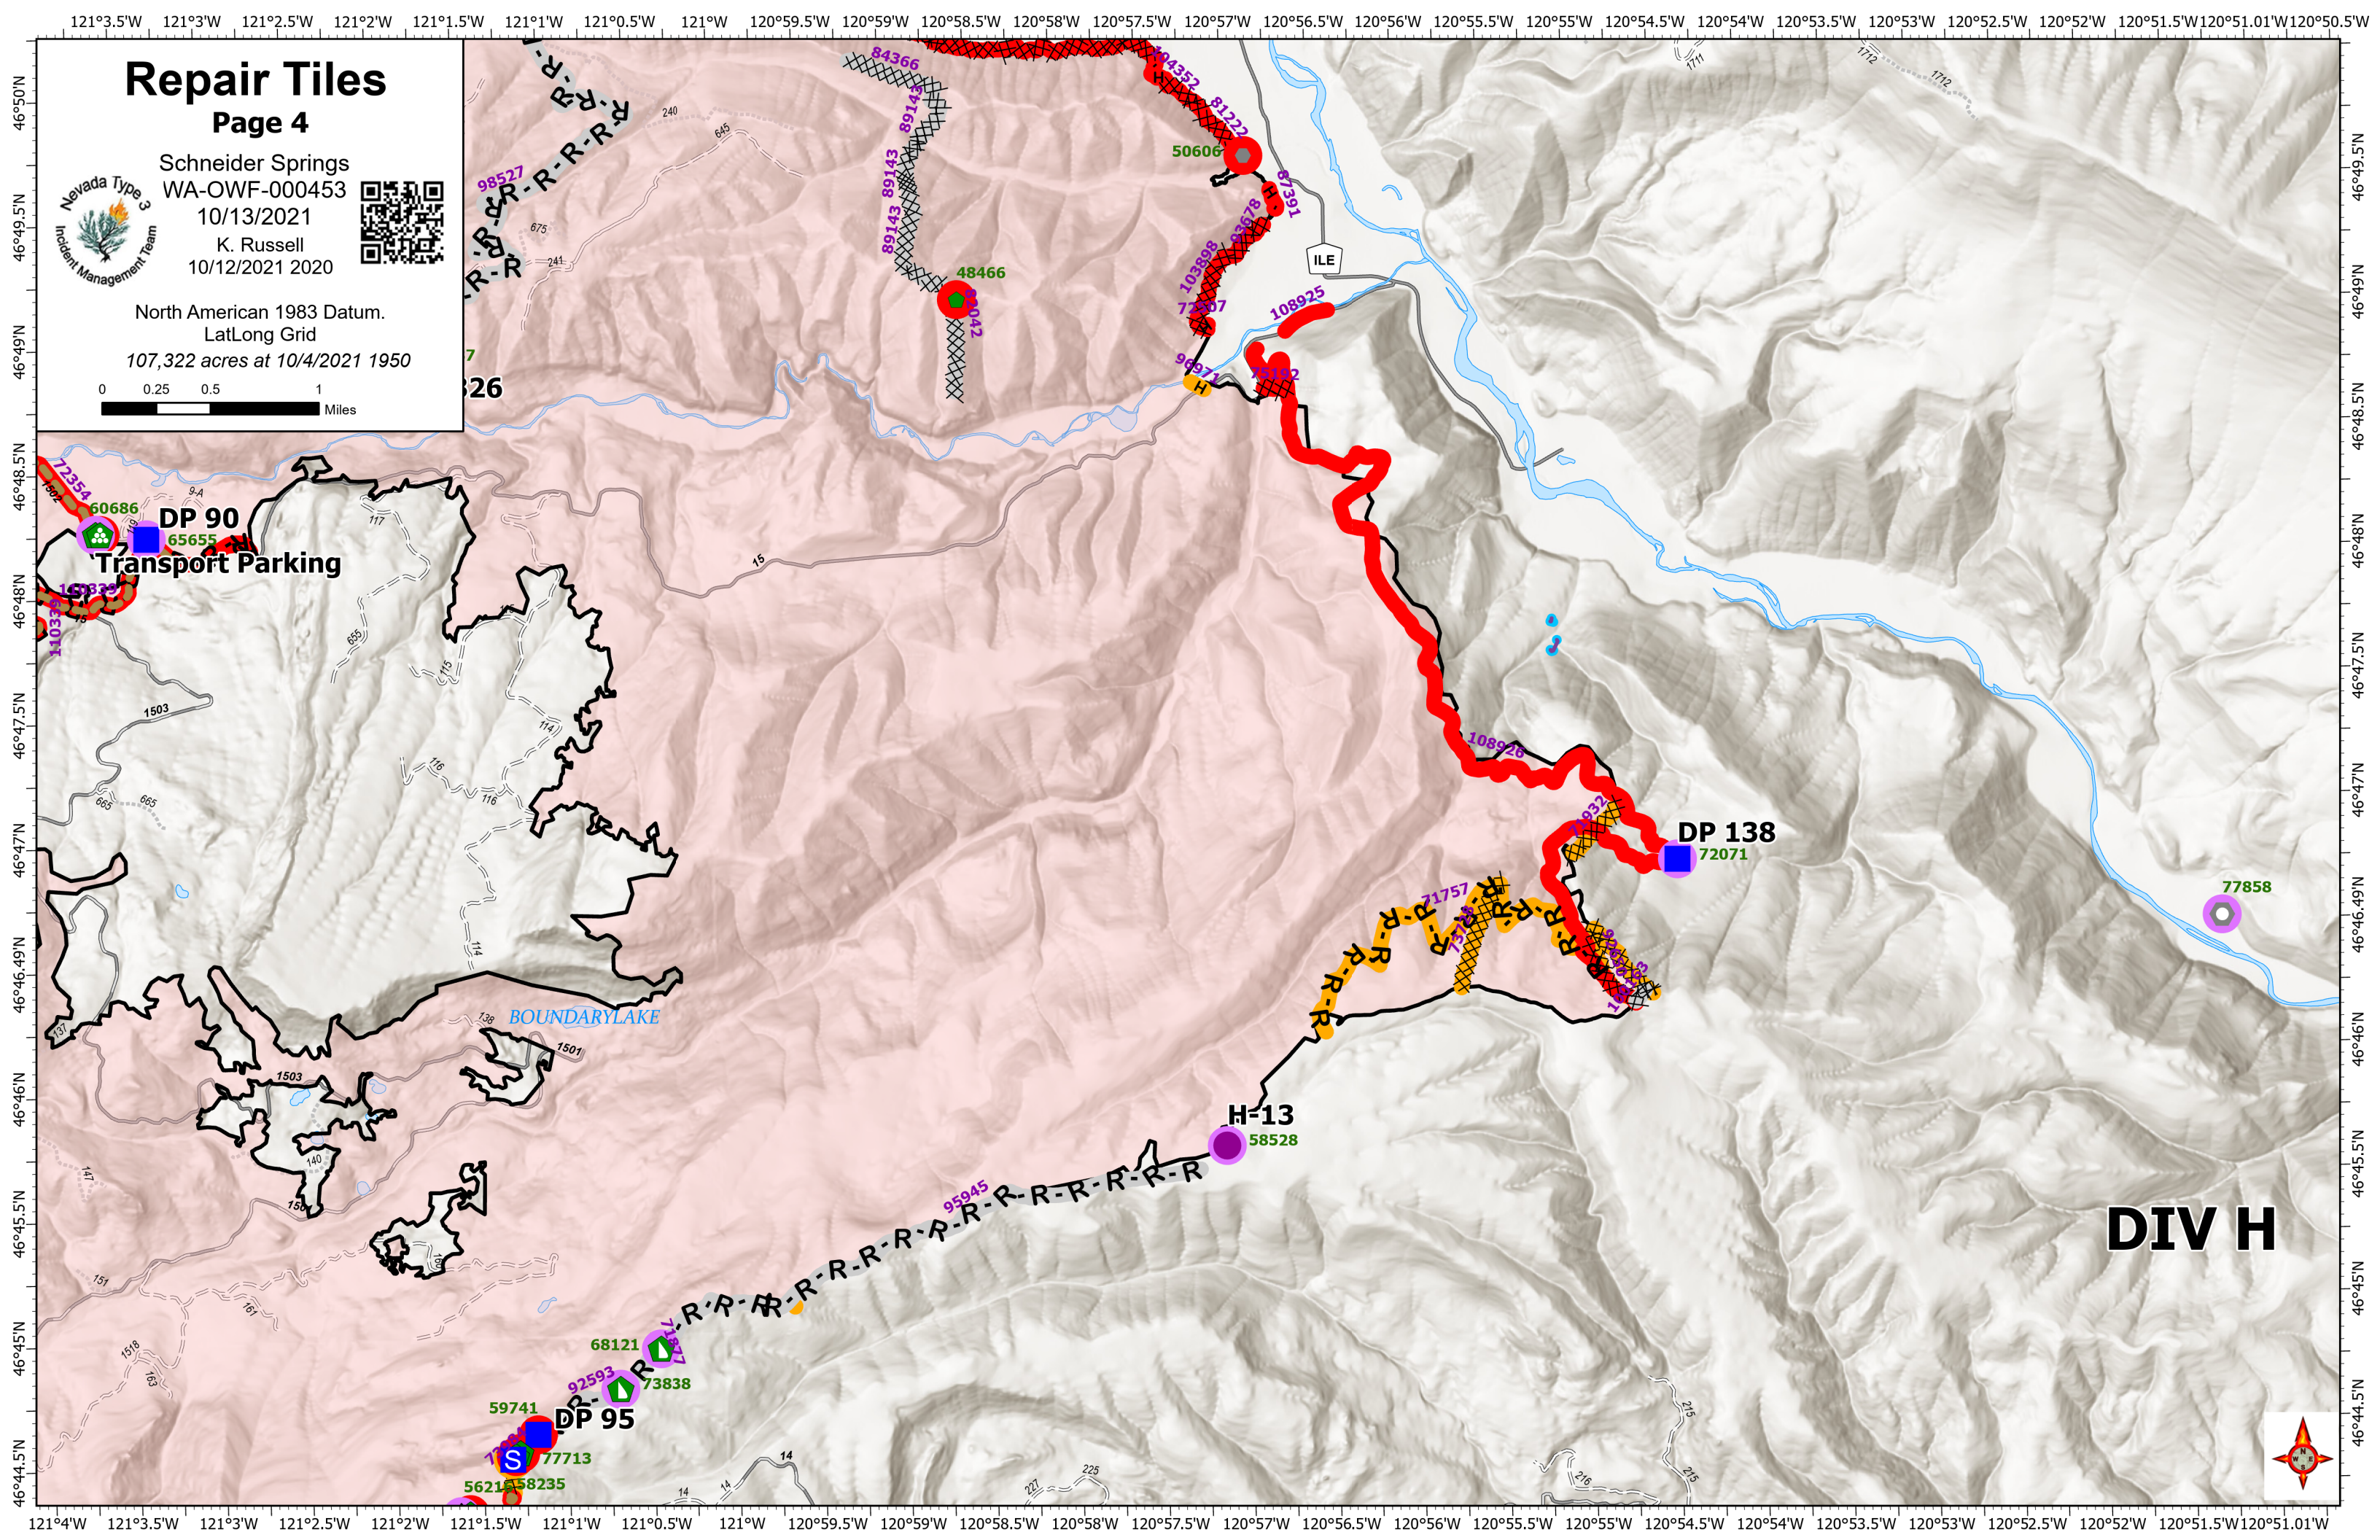

# Repair Tiles

Page 4

Schneider Springs  
WA-OWF-000453  
10/13/2021  
K. Russell  
10/12/2021 2020

North American 1983 Datum.  
LatLong Grid  
107,322 acres at 10/4/2021 1950

## DIV H