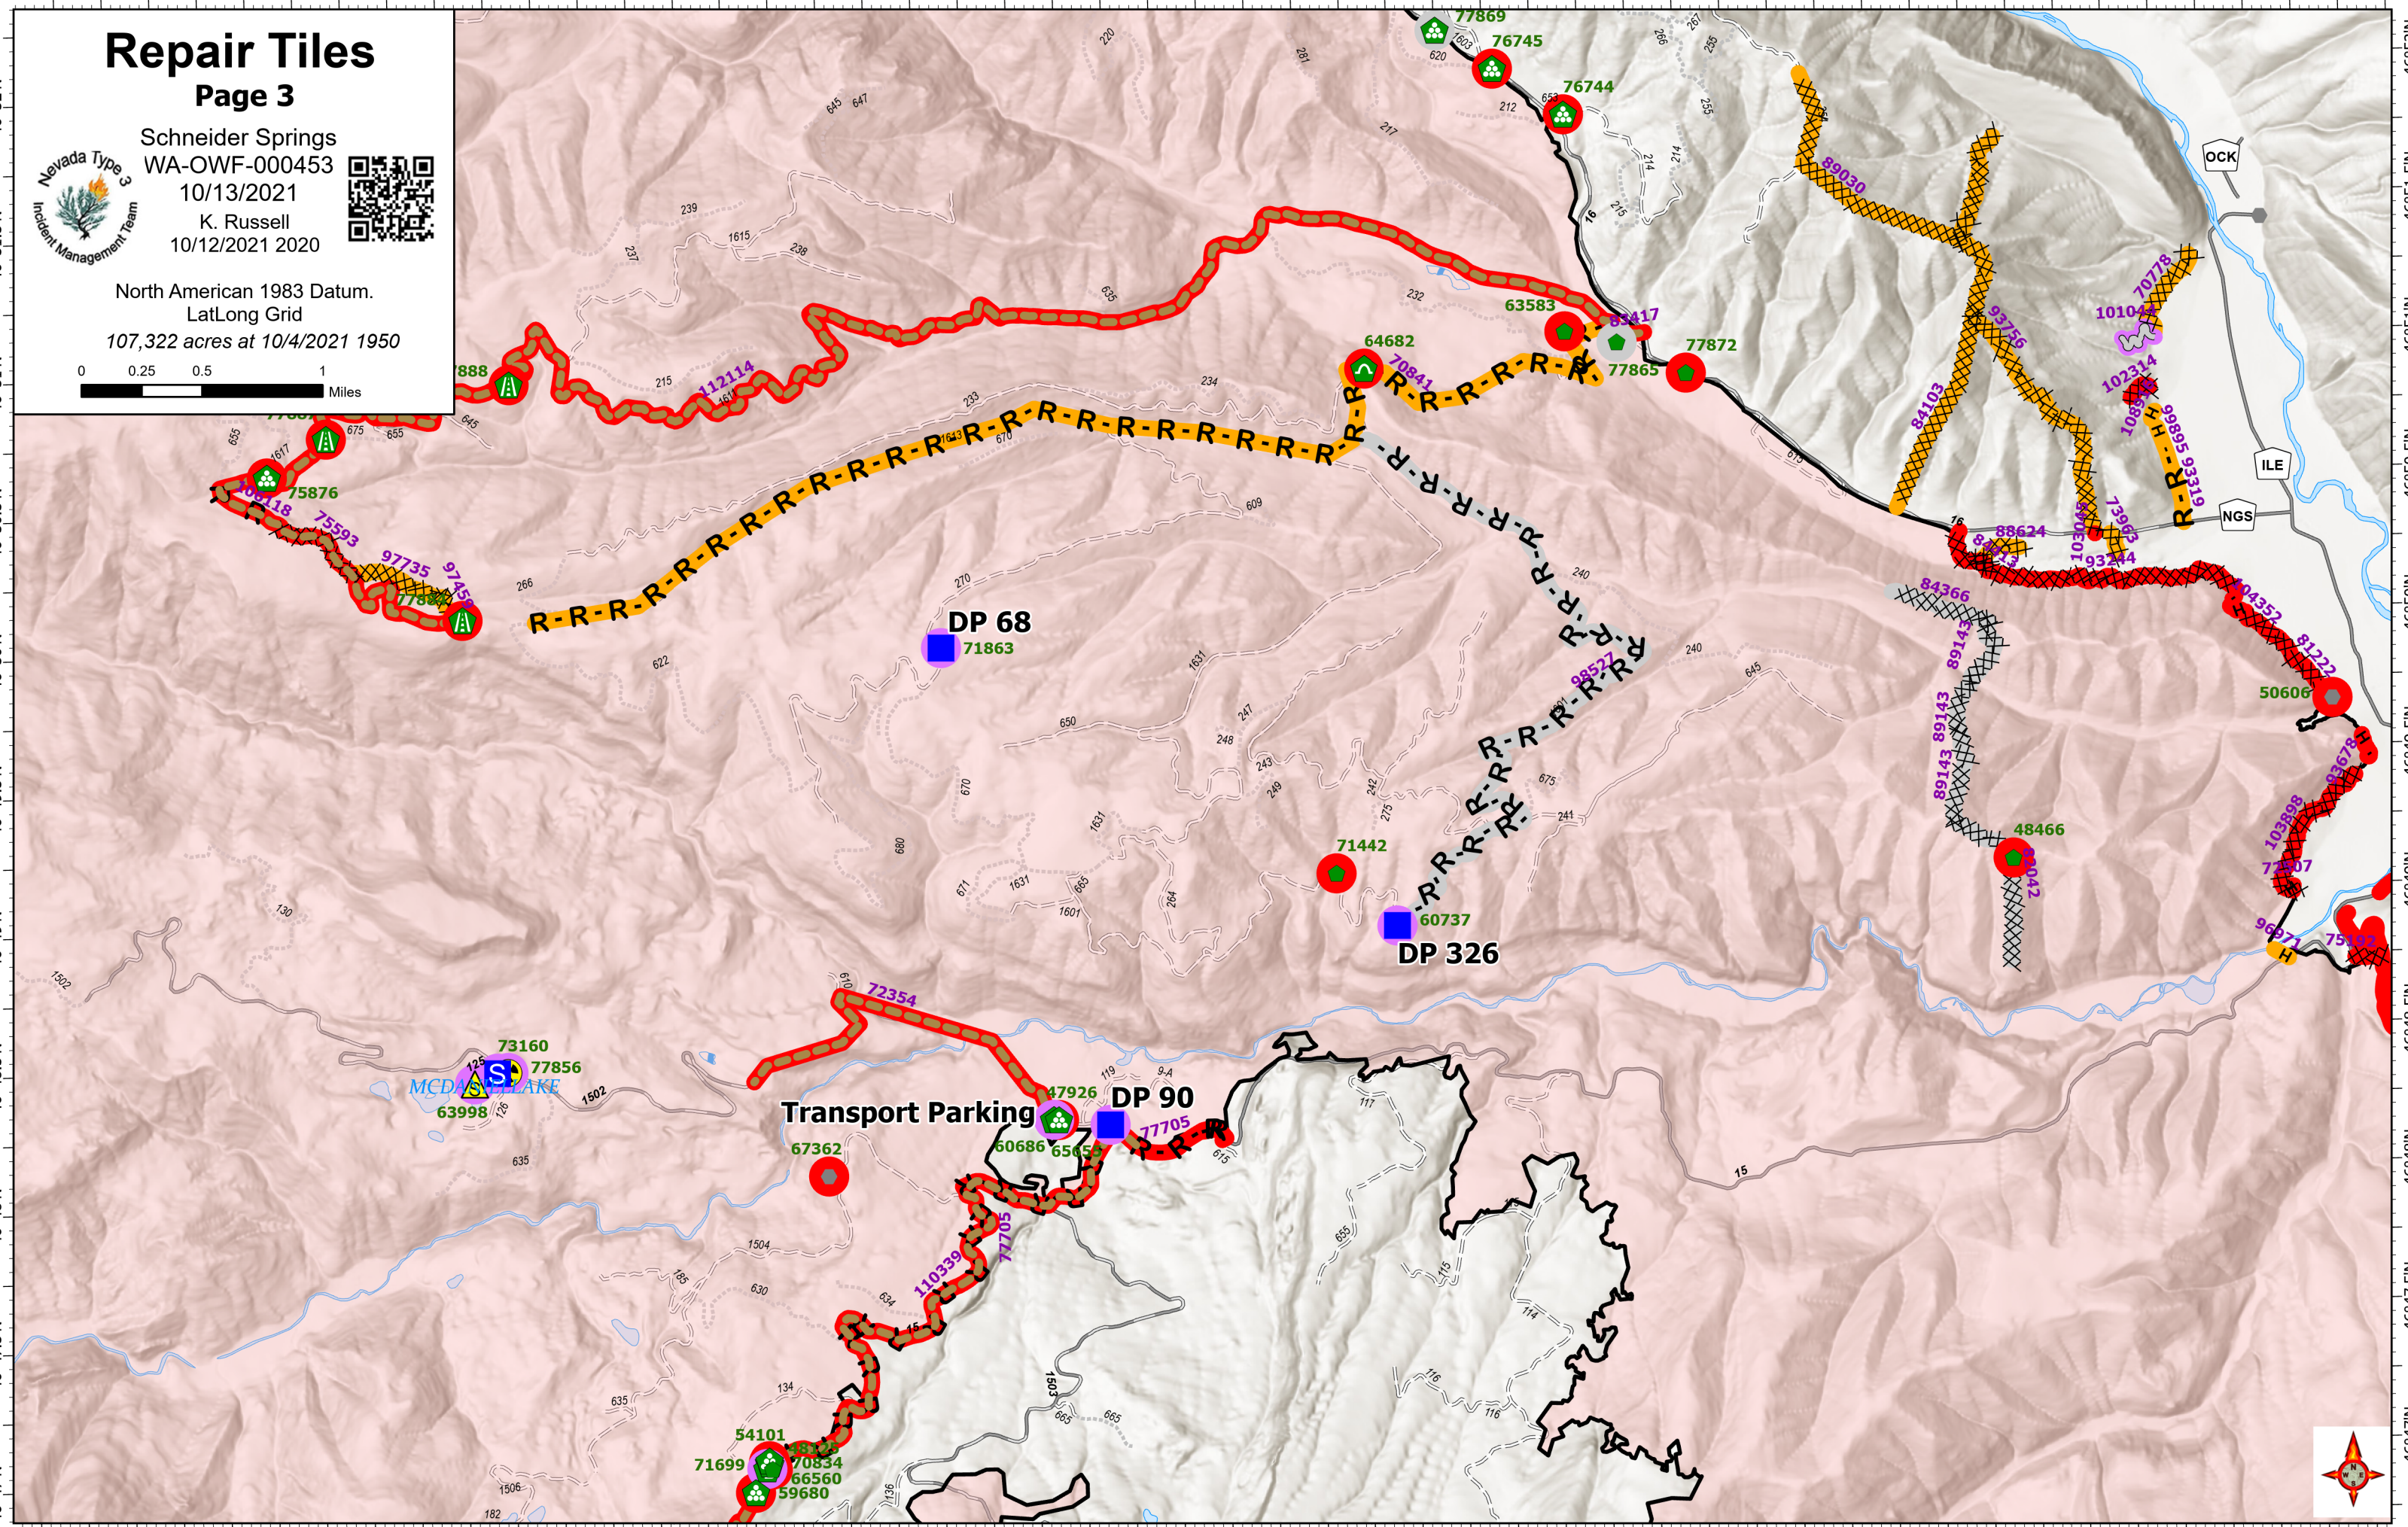

# Repair Tiles

Page 3

Schneider Springs  
 WA-OWF-000453  
 10/13/2021  
 K. Russell  
 10/12/2021 2020

North American 1983 Datum.  
 LatLong Grid  
 107,322 acres at 10/4/2021 1950

# Repair Tiles

Page 4

Schneider Springs  
WA-OWF-000453  
10/13/2021  
K. Russell  
10/12/2021 2020

North American 1983 Datum.  
LatLong Grid  
107,322 acres at 10/4/2021 1950