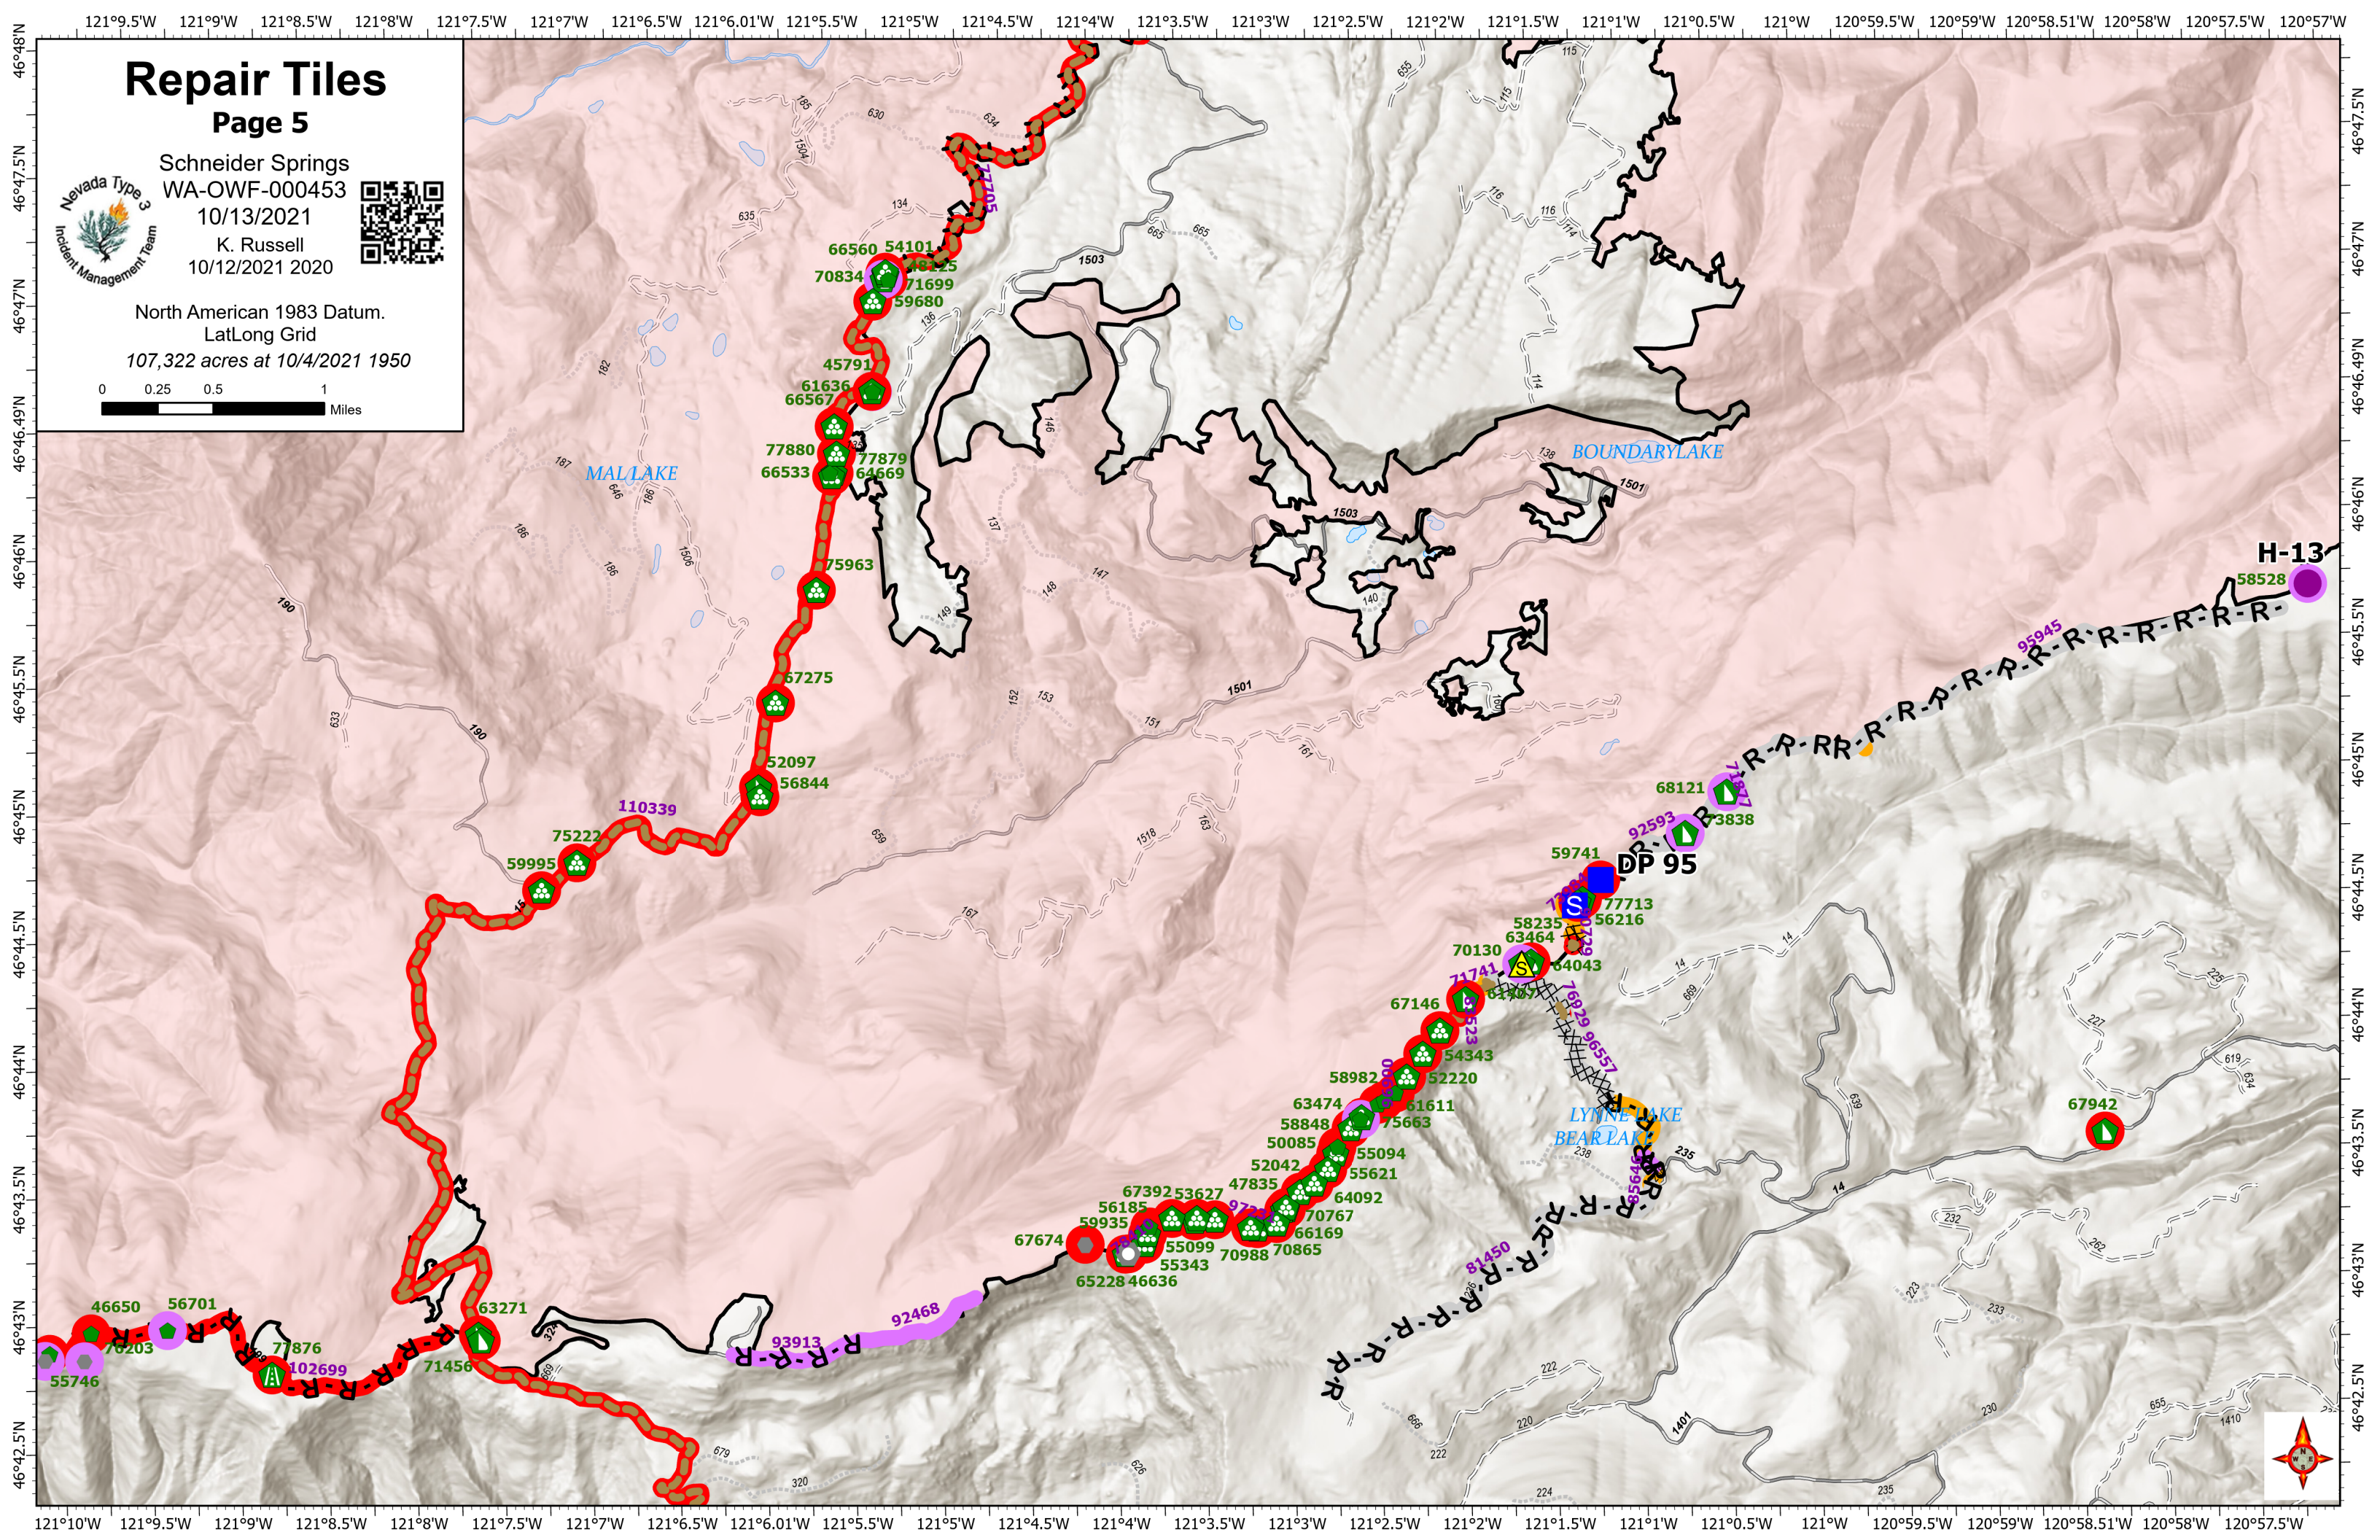

# Repair Tiles

Page 5

Schneider Springs  
WA-OWF-000453  
10/13/2021  
K. Russell  
10/12/2021 2020

North American 1983 Datum.  
LatLong Grid  
107,322 acres at 10/4/2021 1950