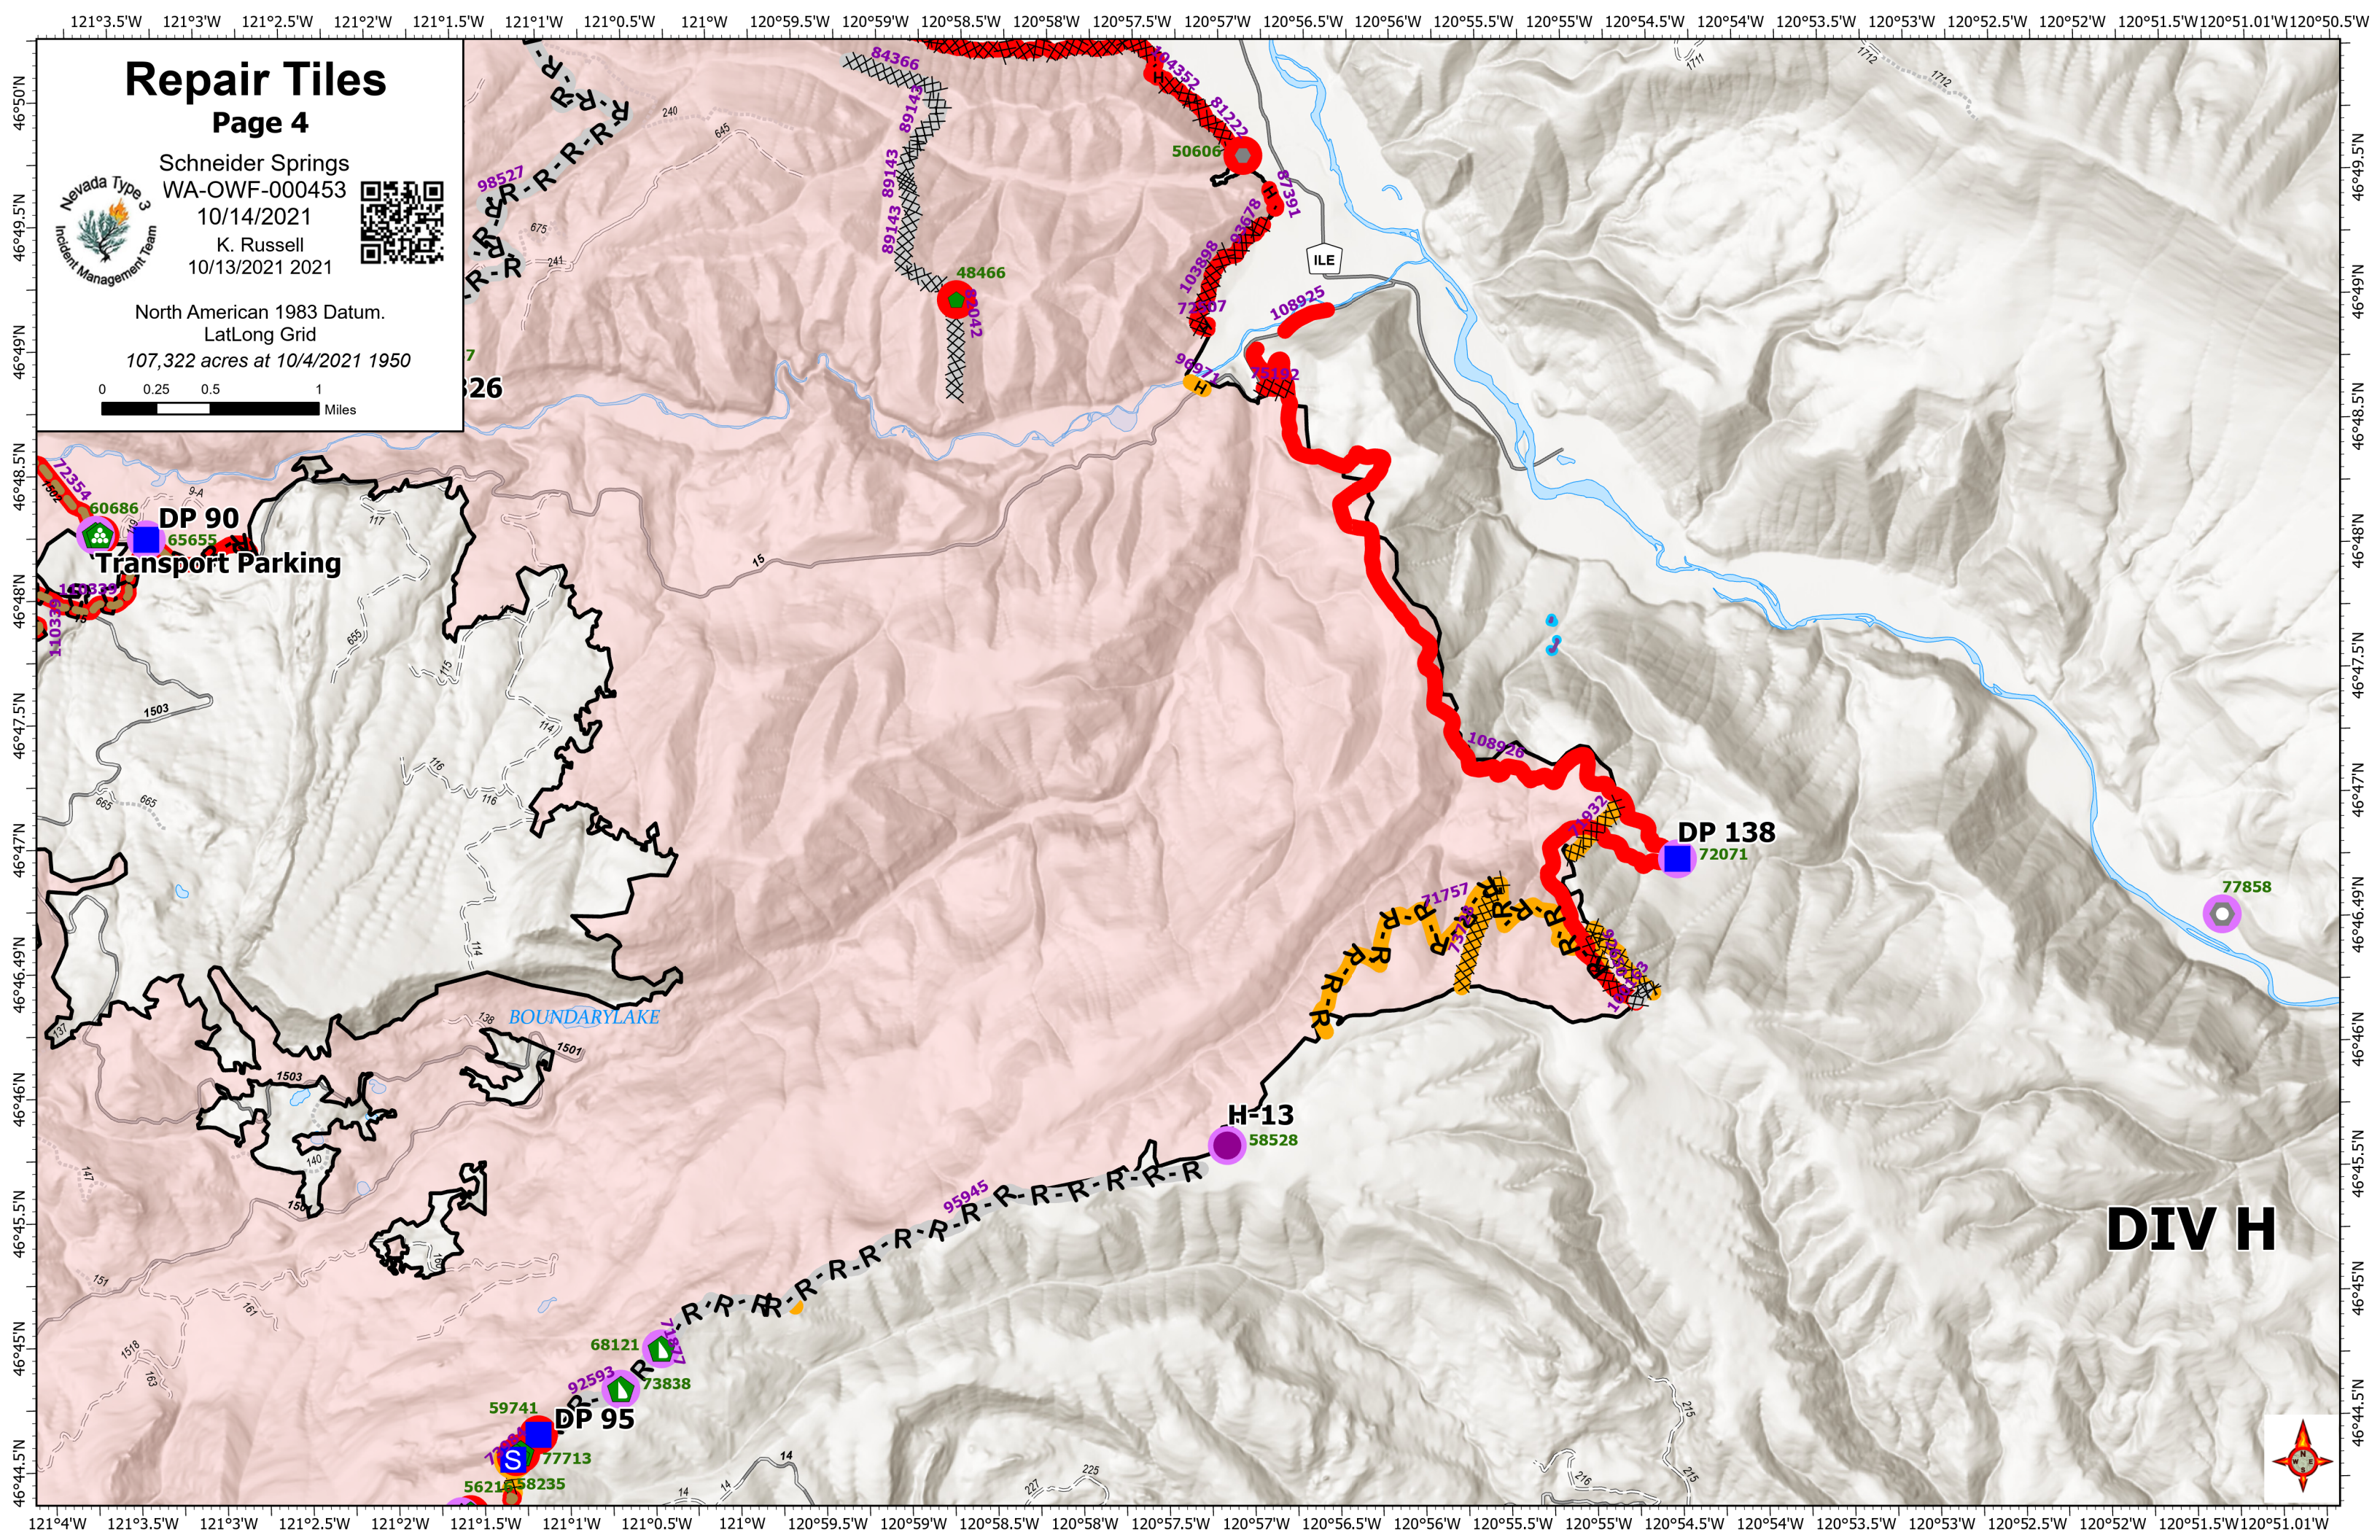

Repair Tiles

Page 3

Schneider Springs
WA-OWF-000453
10/14/2021
K. Russell
10/13/2021 2021

North American 1983 Datum.
LatLong Grid
107,322 acres at 10/4/2021 1950

Repair Tiles

Page 4

Schneider Springs
WA-OWF-000453
10/14/2021
K. Russell
10/13/2021 2021

North American 1983 Datum.
LatLong Grid
107,322 acres at 10/4/2021 1950

DIV H

Repair Tiles

Page 7

Schneider Springs
WA-OWF-000453
10/14/2021
K. Russell
10/13/2021 2021

North American 1983 Datum.
LatLong Grid
107,322 acres at 10/4/2021 1950