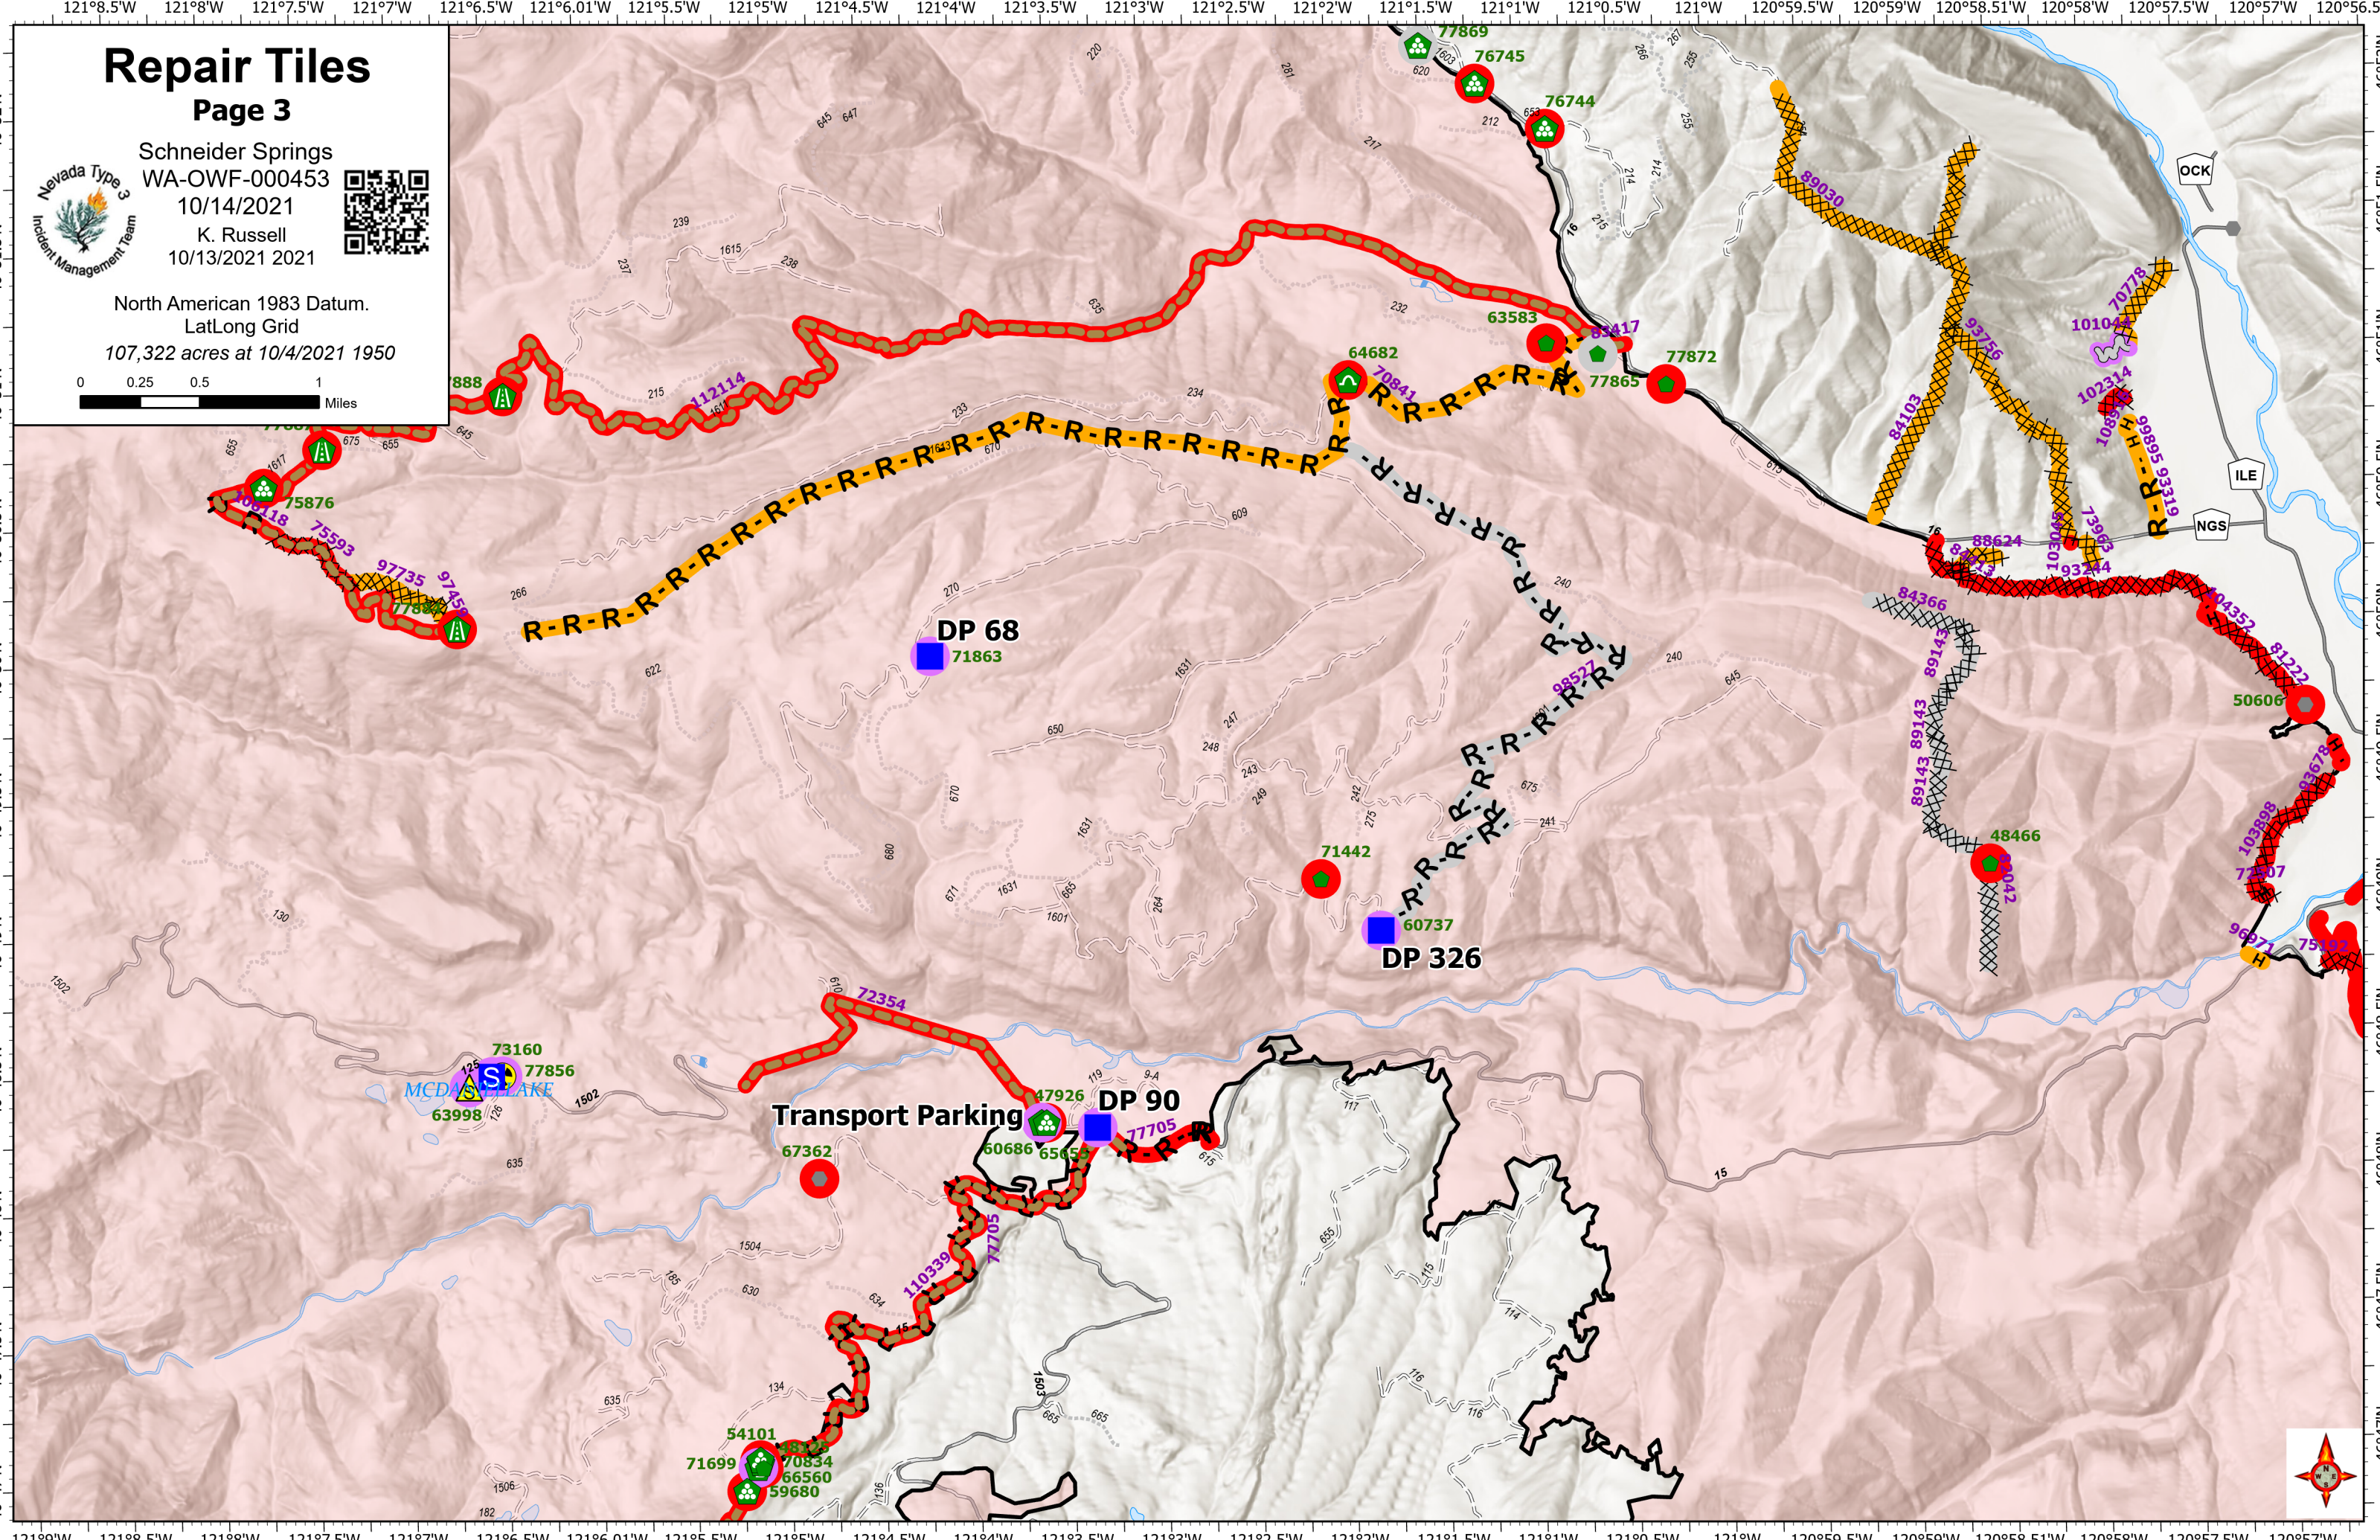

Repair Tiles

Page 3

Schneider Springs
WA-OWF-000453
10/14/2021
K. Russell
10/13/2021 2021

North American 1983 Datum.
LatLong Grid
107,322 acres at 10/4/2021 1950

Repair Tiles

Page 4

Schneider Springs
WA-OWF-000453
10/14/2021
K. Russell
10/13/2021 2021

North American 1983 Datum.
LatLong Grid
107,322 acres at 10/4/2021 1950

DIV H

Repair Tiles

Page 7

Schneider Springs
WA-OWF-000453
10/14/2021
K. Russell
10/13/2021 2021

North American 1983 Datum.
LatLong Grid
107,322 acres at 10/4/2021 1950