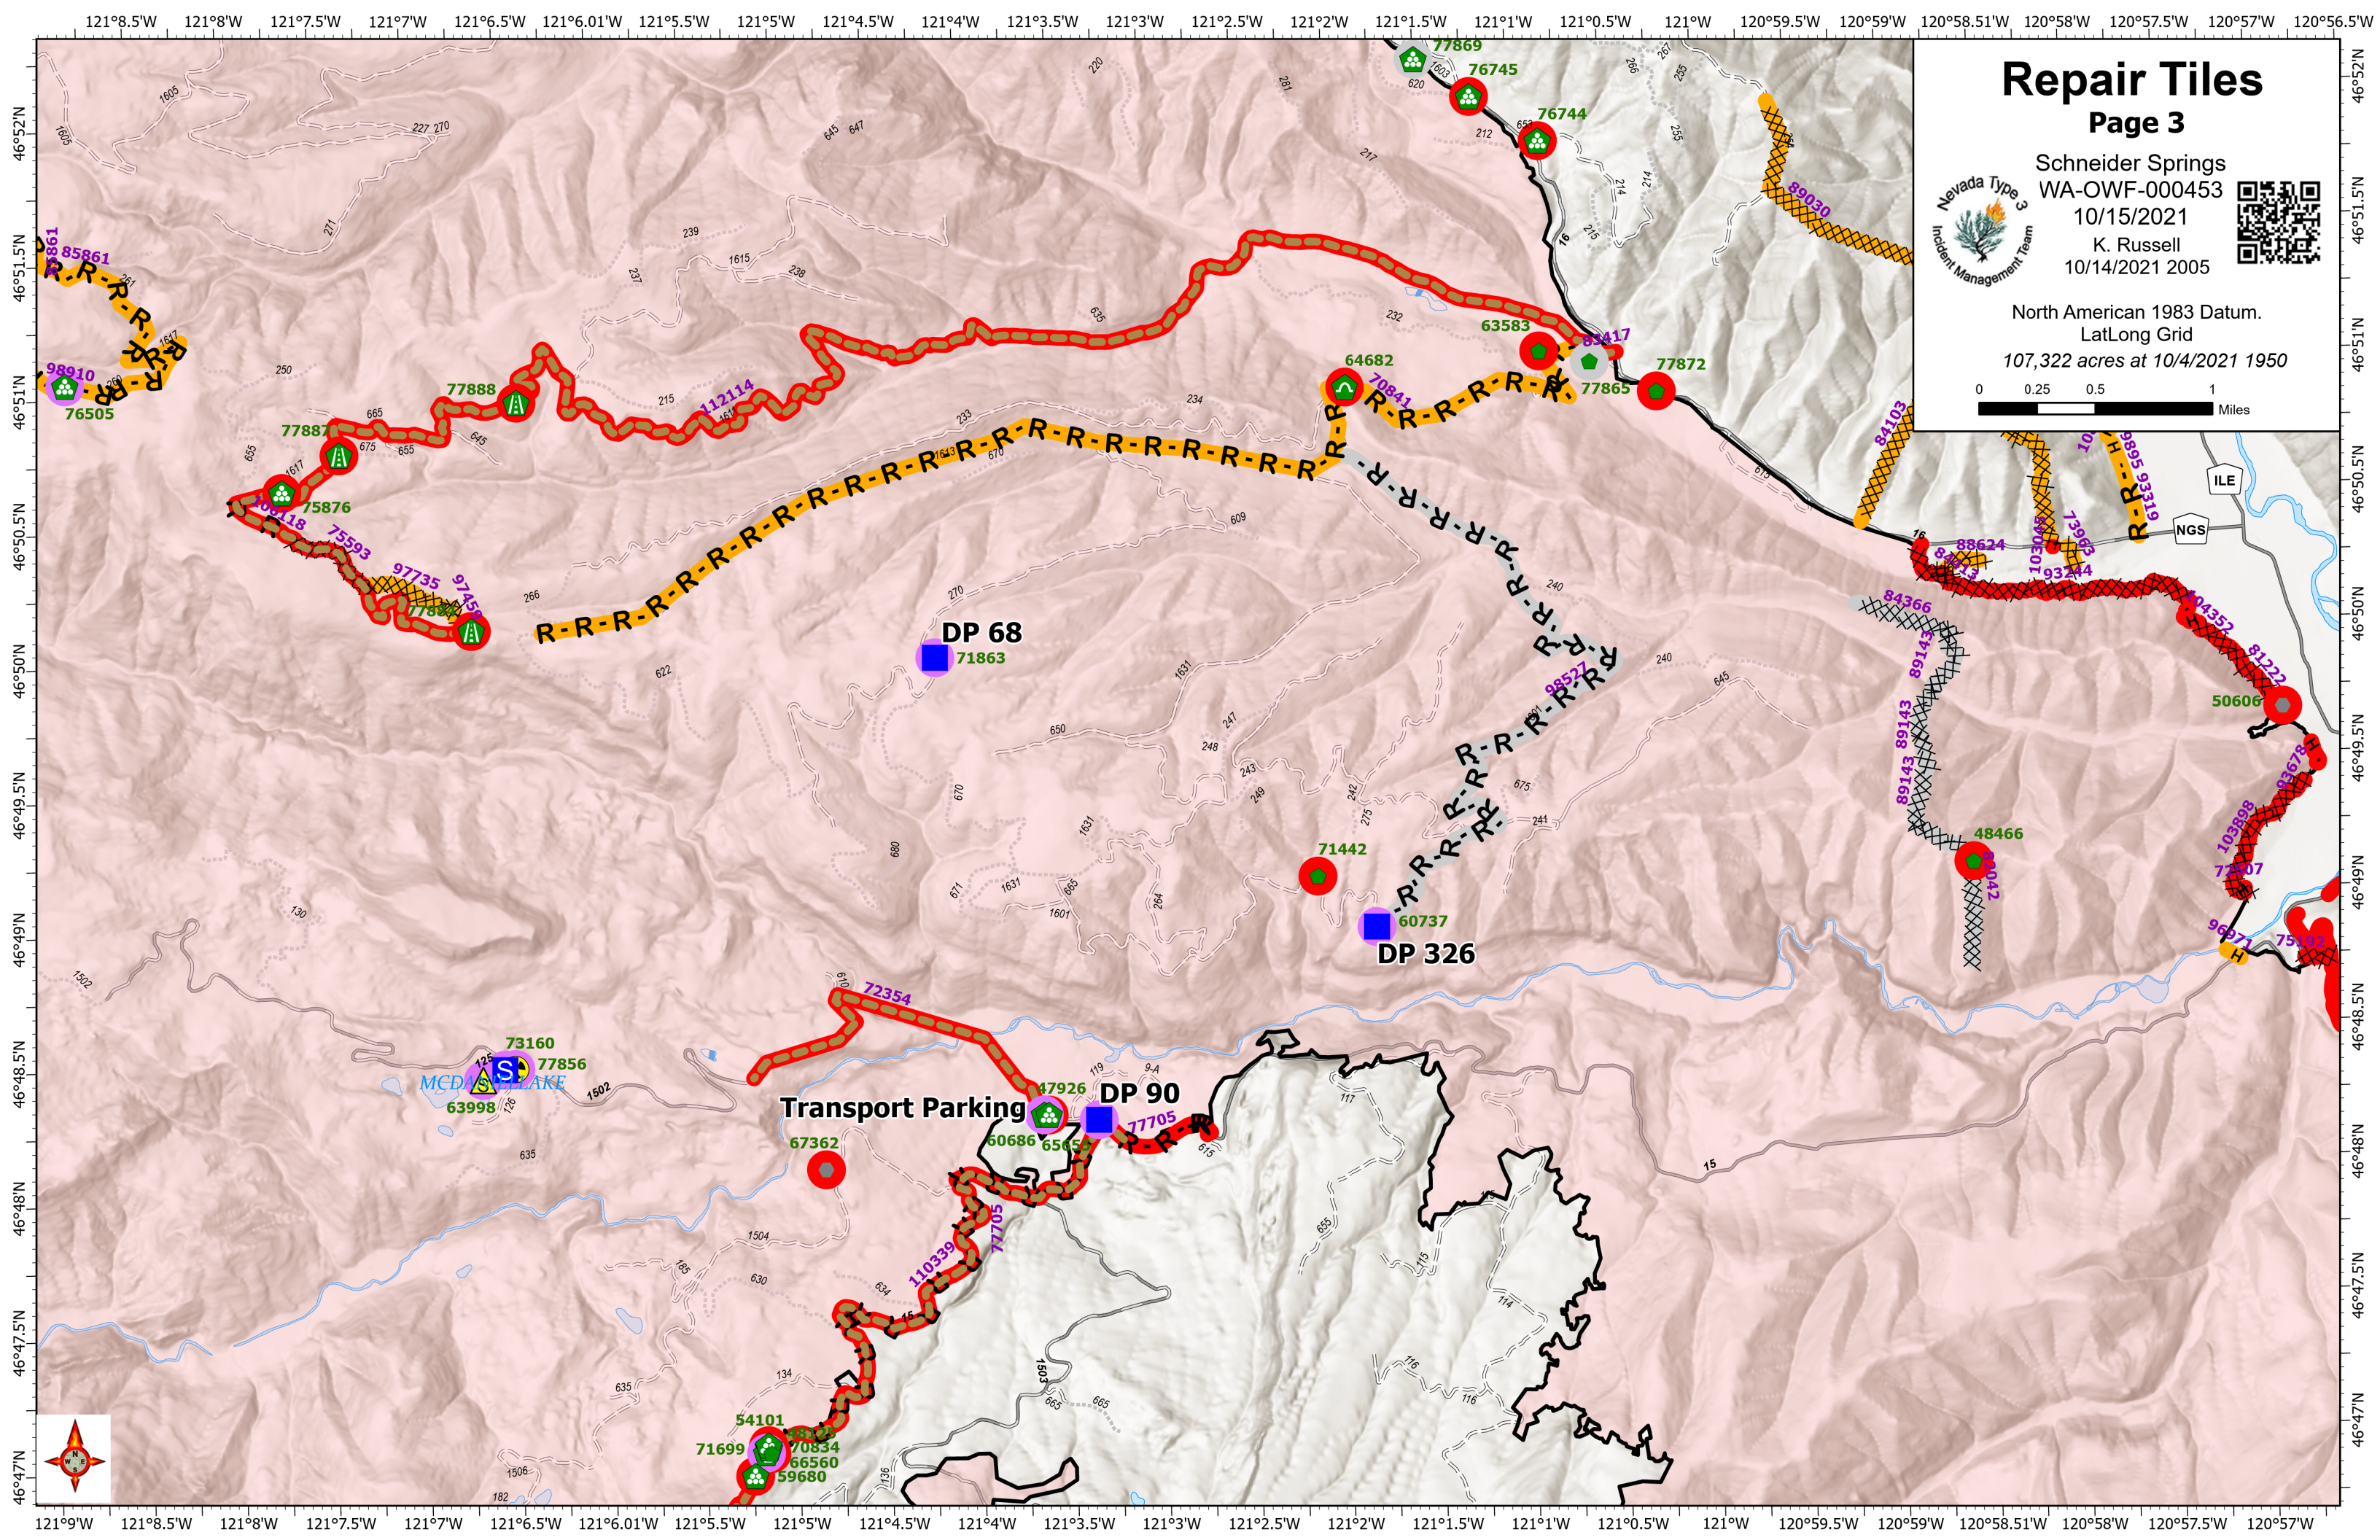

North American 1983 Datum.
LatLong Grid
107,322 acres at 10/4/2021 1950

Warming Hut

DP 7
71037

H-7
52455

H-18

DP 36

DP 37

Repair Tiles

North American 1983 Datum.
LatLong Grid
107,322 acres at 10/4/2021 1950

DIV H

Repair Tiles

Page 5

Schneider Springs
WA-OWF-000453
10/15/2021
K. Russell
10/14/2021 2005

North American 1983 Datum.
LatLong Grid
107,322 acres at 10/4/2021 1950

Indian Creek Structures

Indian Creek Structure

Horseshoe Structures

Heart Creek Structures

RIMROCK LAKE

TETON POND

LOST LAKE

Repair Tiles

Page 7

Schneider Springs
WA-OWF-000453
10/15/2021
K. Russell
10/14/2021 2005

North American 1983 Datum.
LatLong Grid
107,322 acres at 10/4/2021 1950

60111 H-4
75665

69884 H-3

DP 7
71037

90008

48230