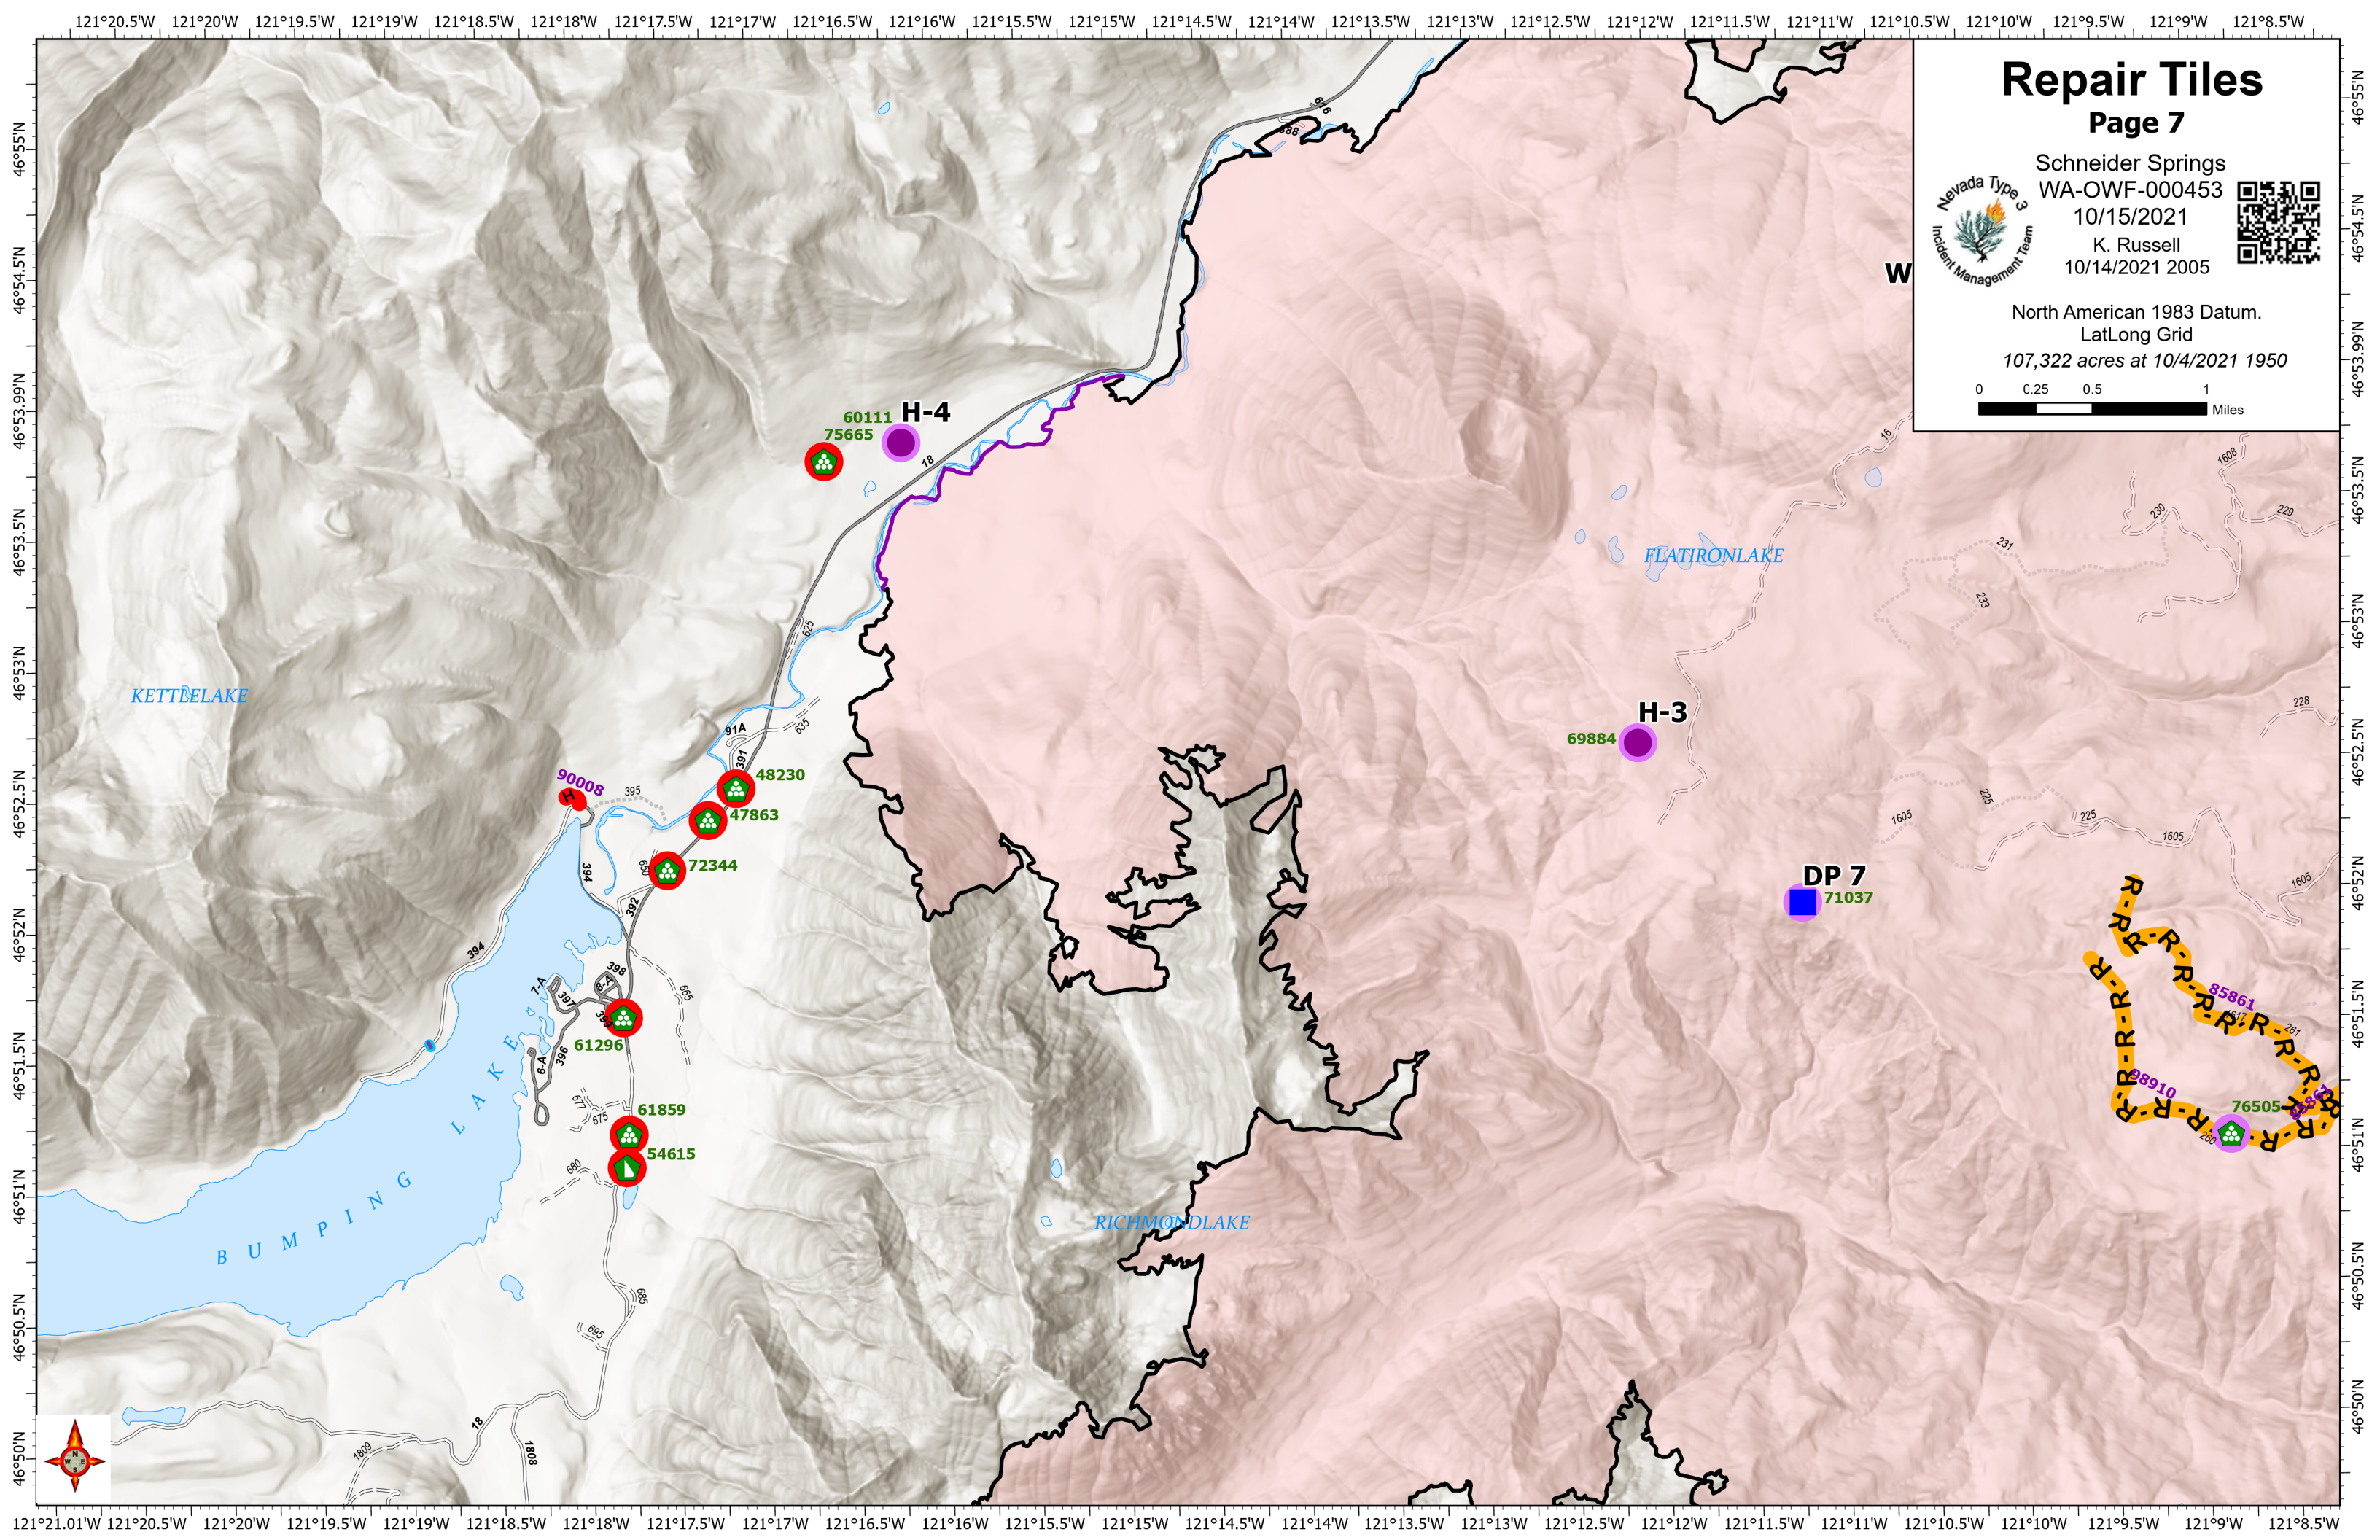

Indian Creek Structures

Indian Creek Structure

Horseshoe Structures

Heart Creek Structures

RIMROCK LAKE

TETON POND

LOST LAKE

Repair Tiles

Page 7

Schneider Springs
WA-OWF-000453
10/15/2021
K. Russell
10/14/2021 2005

North American 1983 Datum.
LatLong Grid
107,322 acres at 10/4/2021 1950

60111 H-4
75665

69884 H-3

DP 7
71037

90008

48230