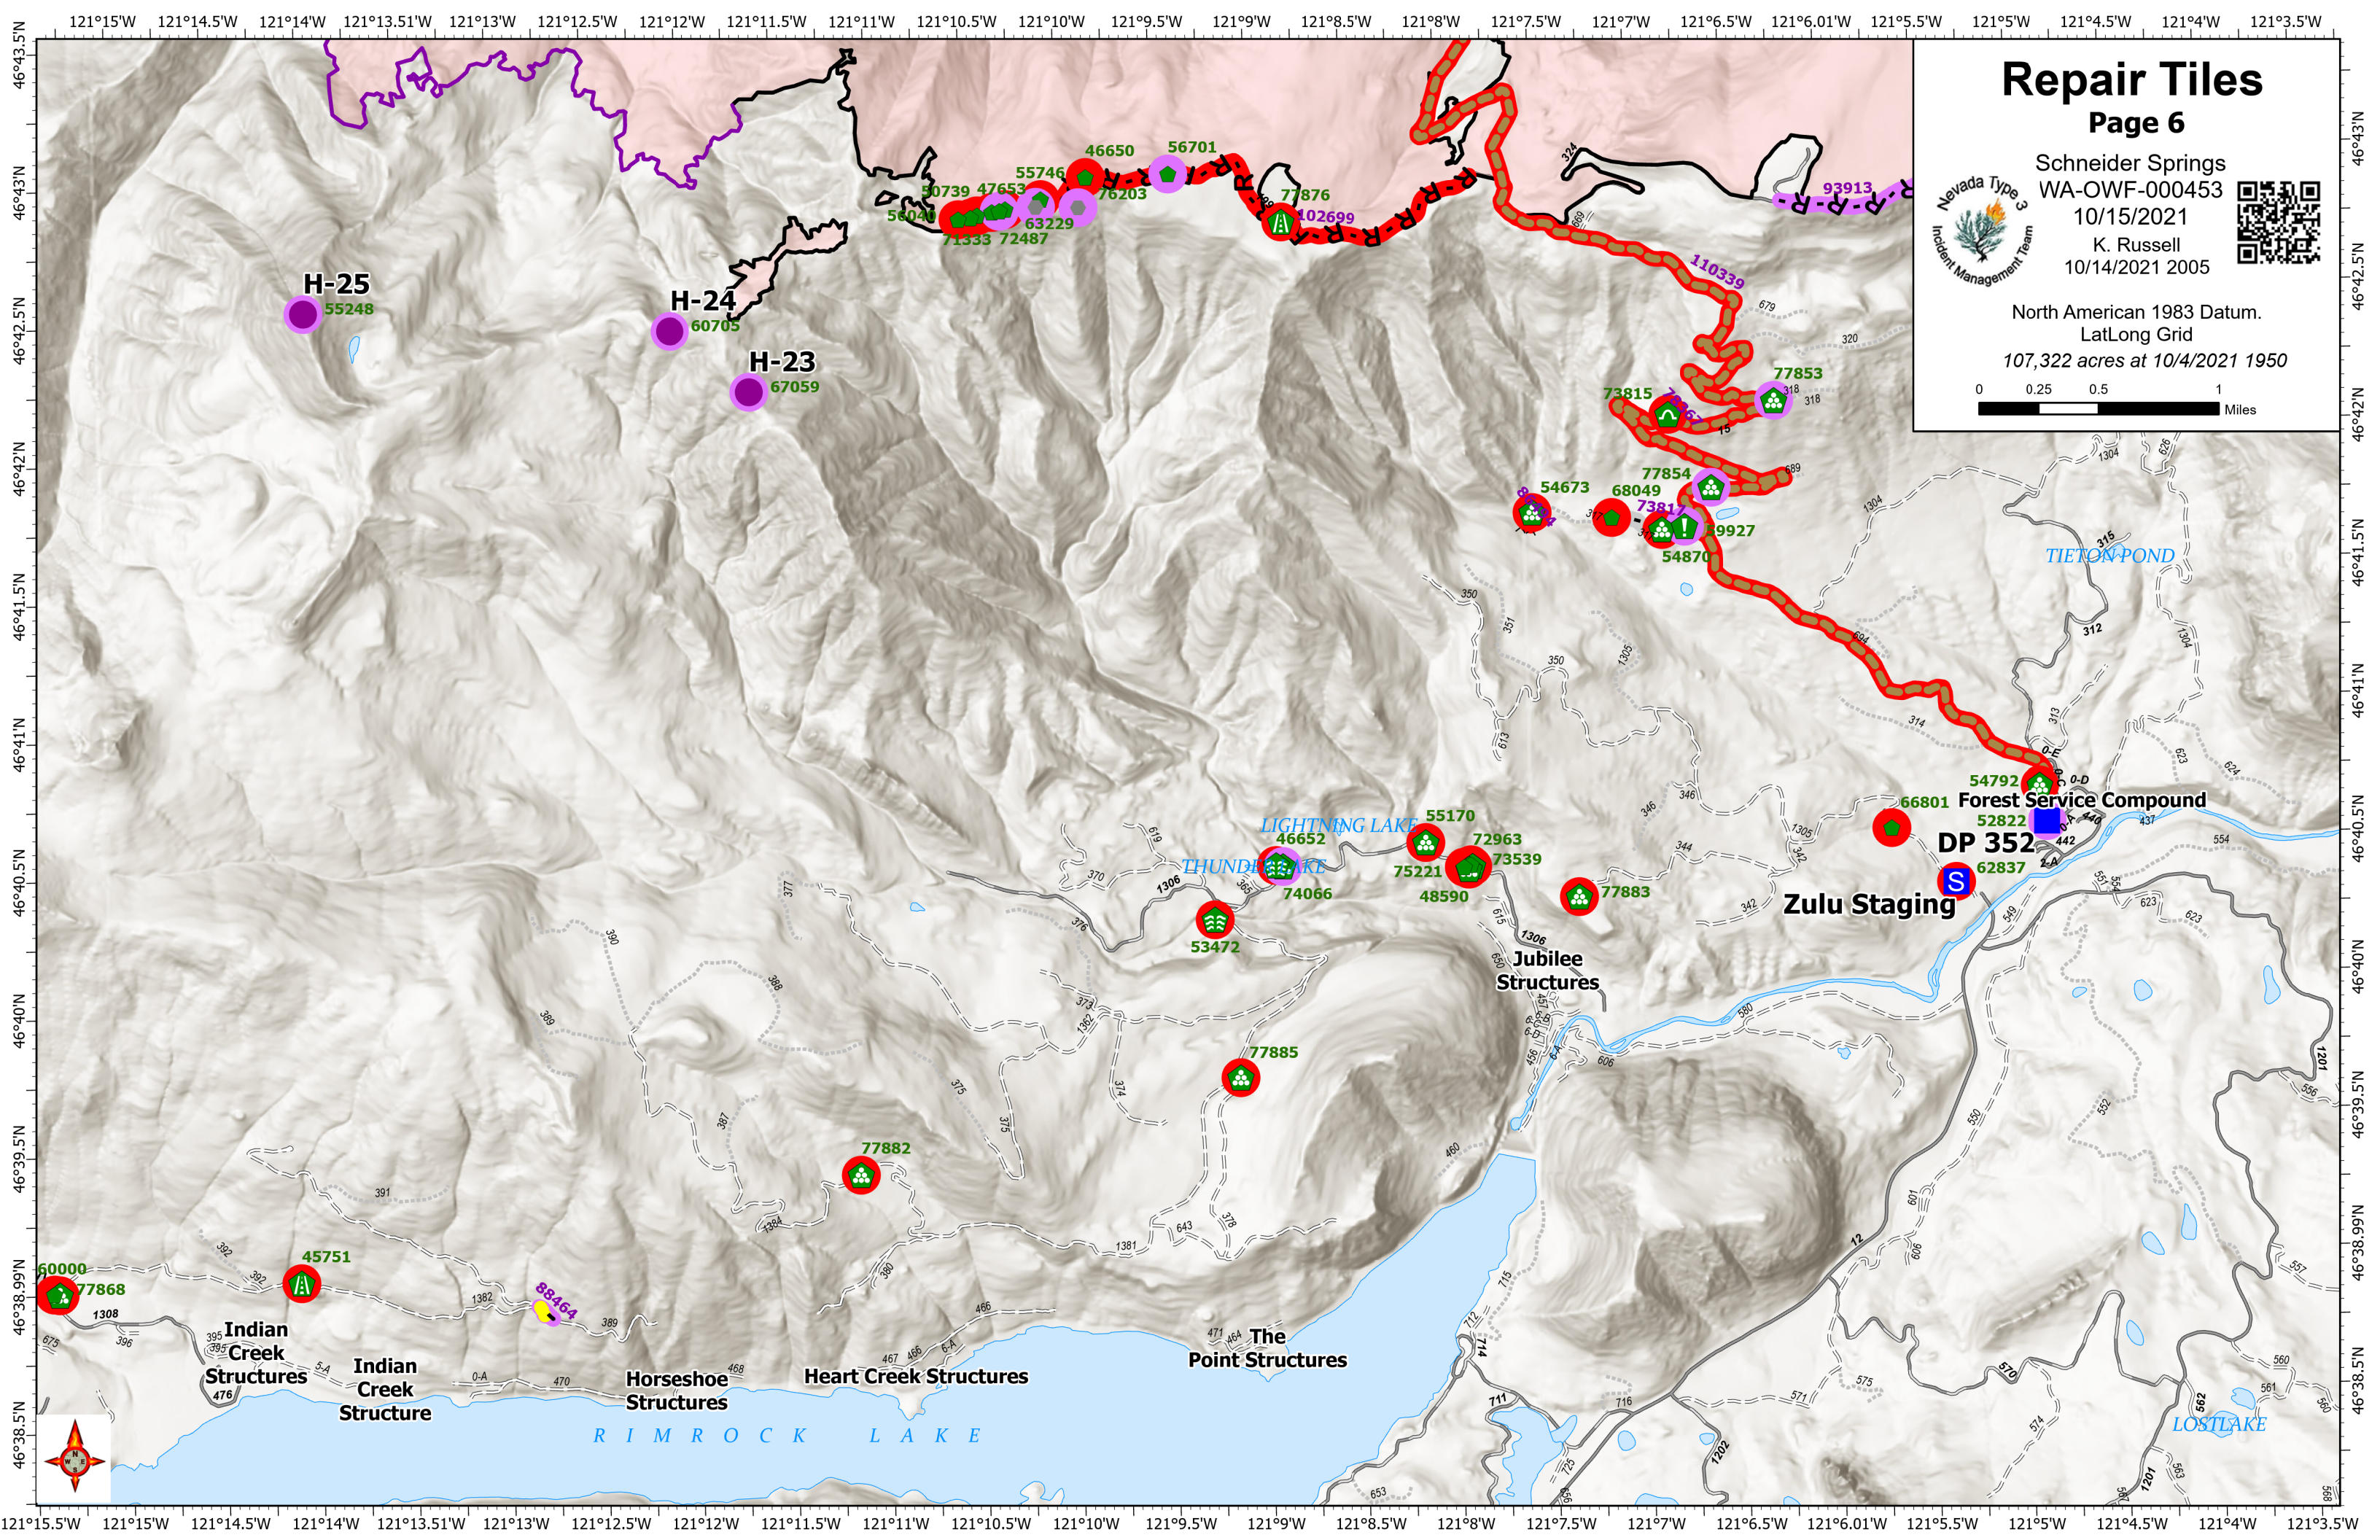

North American 1983 Datum.
LatLong Grid
107,322 acres at 10/4/2021 1950

DIV H

Repair Tiles

Page 5

Schneider Springs
WA-OWF-000453
10/15/2021
K. Russell
10/14/2021 2005

North American 1983 Datum.
LatLong Grid
107,322 acres at 10/4/2021 1950

Repair Tiles

Page 6

Schneider Springs
WA-OWF-000453
10/15/2021
K. Russell
10/14/2021 2005

North American 1983 Datum.
LatLong Grid
107,322 acres at 10/4/2021 1950

H-25
55248

H-24
60705

H-23
67059

50739 47653 55746 46650 56701
56040 71333 72487 63229 76203
77876 102699

Indian Creek Structures

Indian Creek Structure

Horseshoe Structures

Heart Creek Structures

RIMROCK LAKE

TETON POND

LOST LAKE

Repair Tiles

Page 7

Schneider Springs
WA-OWF-000453
10/15/2021
K. Russell
10/14/2021 2005

North American 1983 Datum.
LatLong Grid
107,322 acres at 10/4/2021 1950

60111 H-4
75665

69884 H-3

DP 7
71037

90008

48230