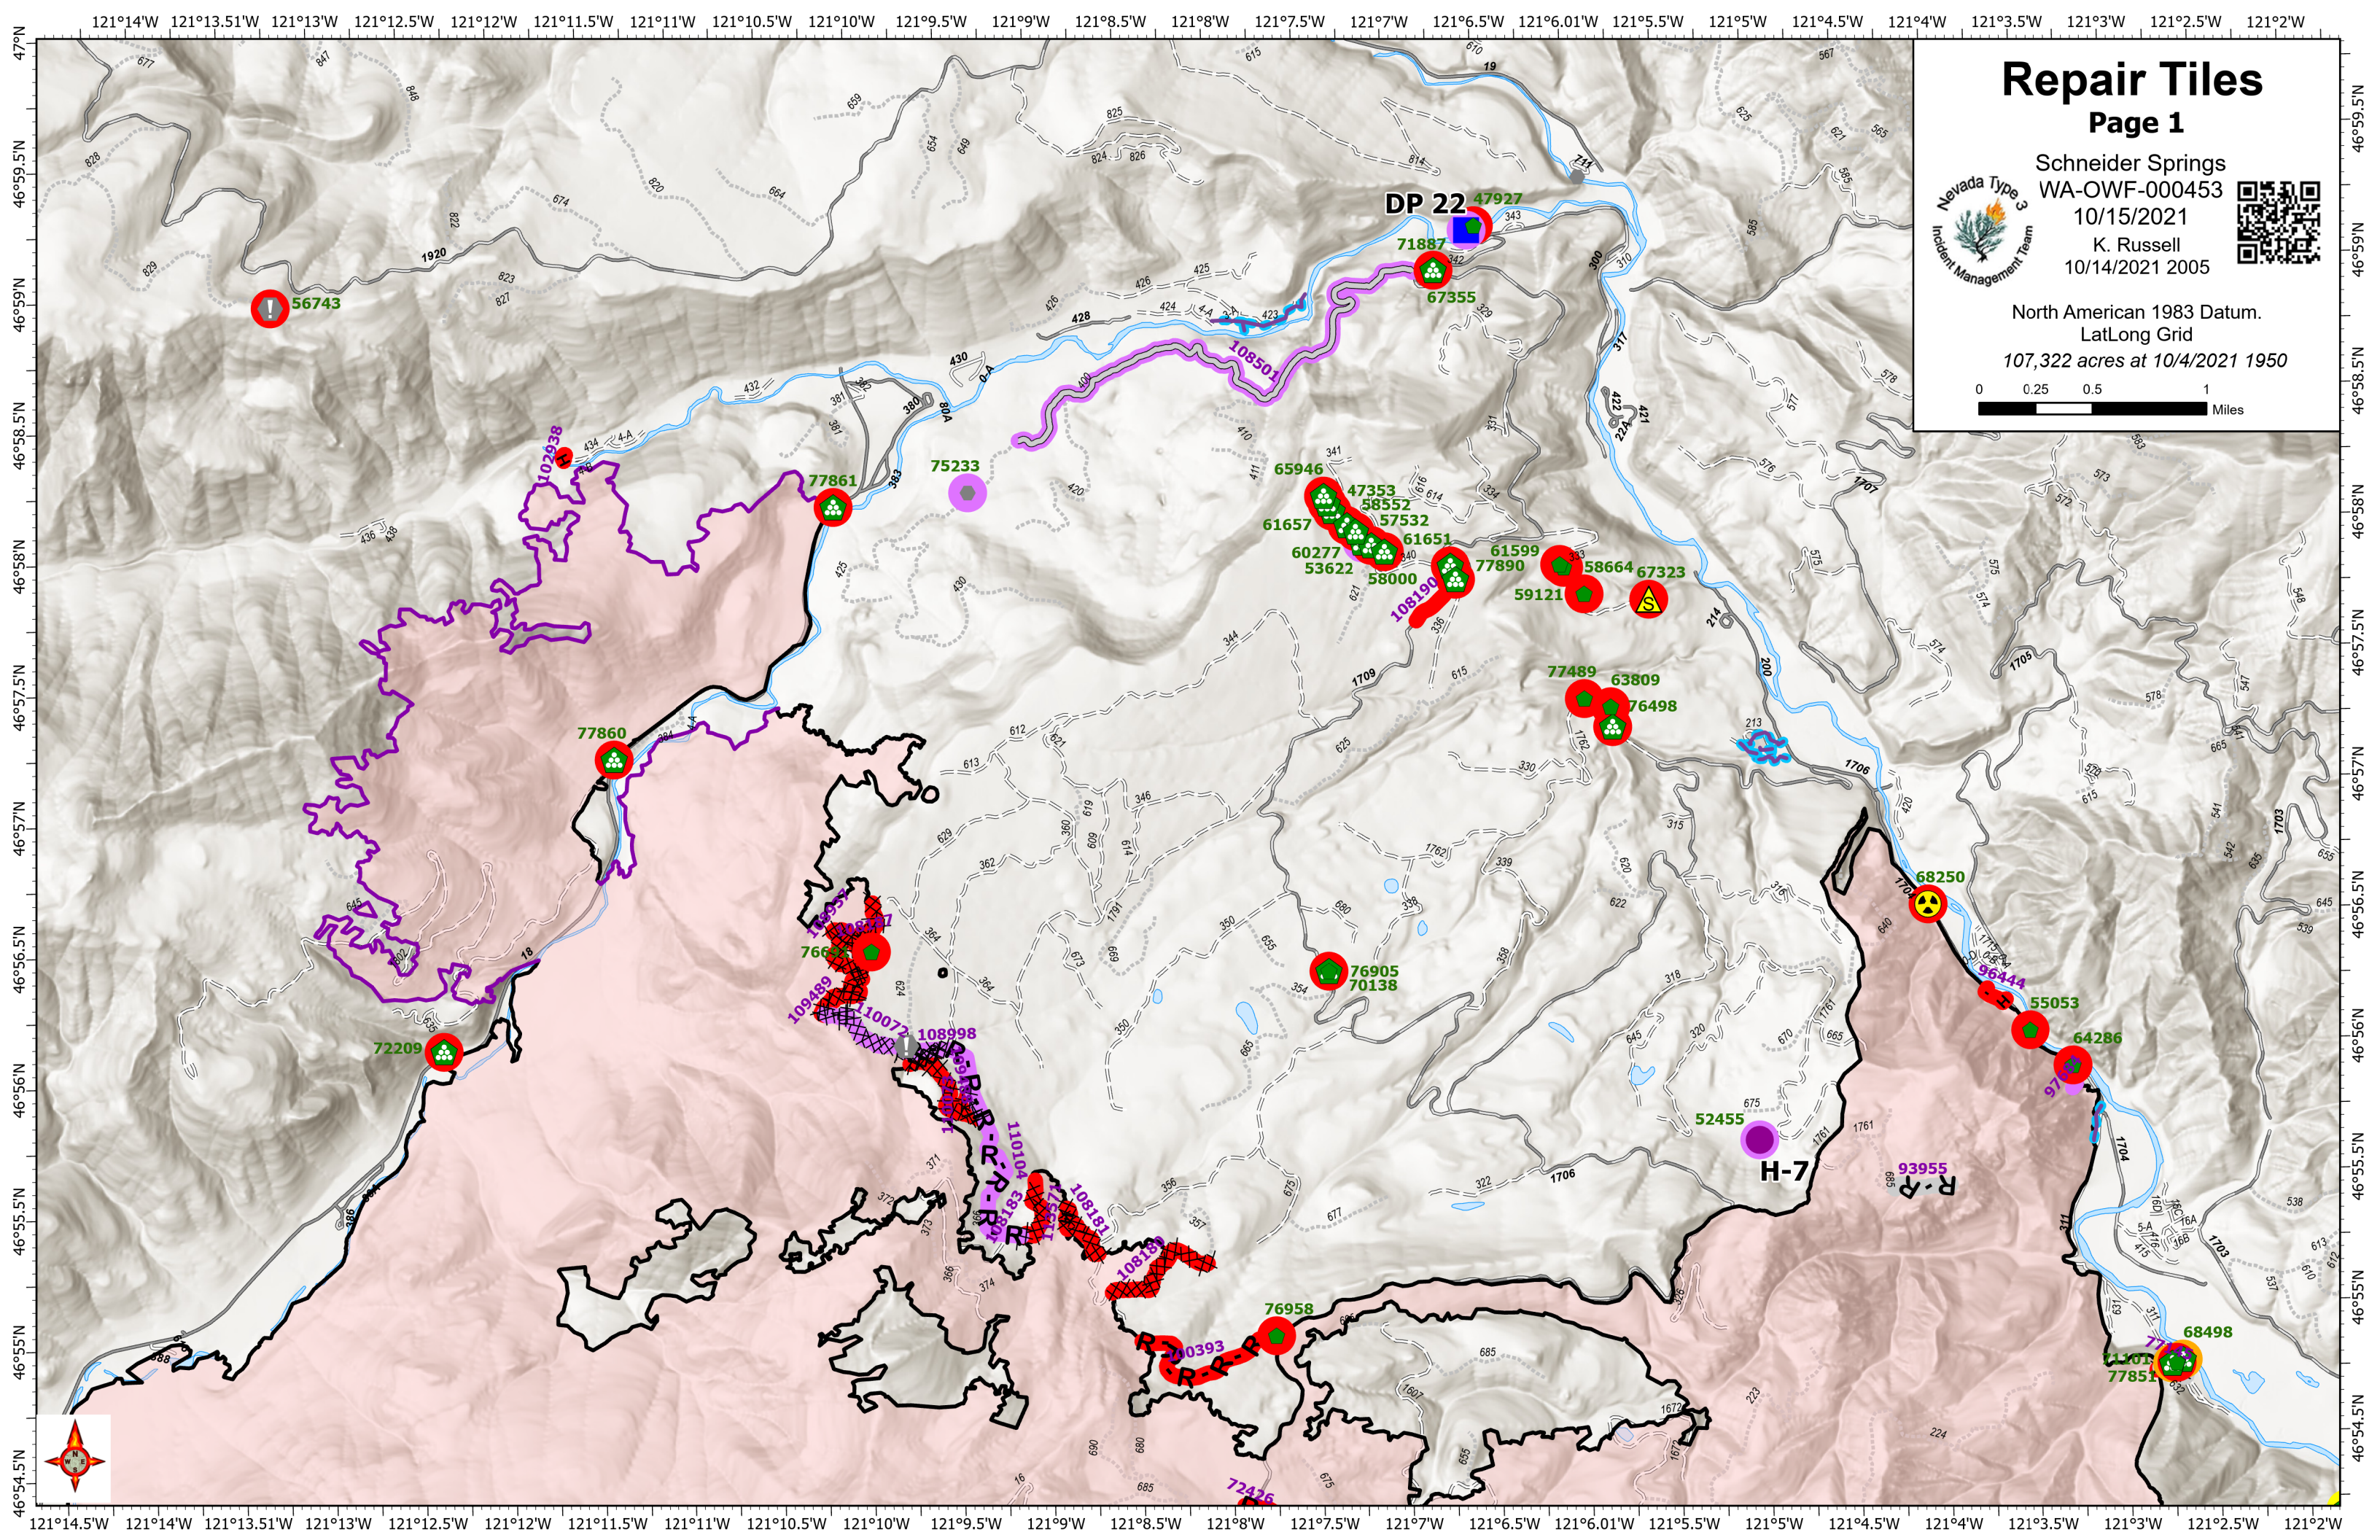

Repair Tiles

Page 1

Schneider Springs
WA-OWF-000453
10/15/2021
K. Russell
10/14/2021 2005

North American 1983 Datum.
LatLong Grid
107,322 acres at 10/4/2021 1950

Repair Tiles

Page 2

Schneider Springs
WA-OWF-000453
10/15/2021
K. Russell
10/14/2021 2005

North American 1983 Datum.
LatLong Grid
107,322 acres at 10/4/2021 1950

Warming Hut

DP 7
71037

H-7
52455

H-18

DP 36

DP 37

Repair Tiles

Indian Creek Structures

Indian Creek Structure

Horseshoe Structures

Heart Creek Structures

RIMROCK LAKE

TETON POND

LOST LAKE

Repair Tiles

Page 7

Schneider Springs
WA-OWF-000453
10/15/2021
K. Russell
10/14/2021 2005

North American 1983 Datum.
LatLong Grid
107,322 acres at 10/4/2021 1950

60111 H-4
75665

69884 H-3

DP 7
71037

90008

48230