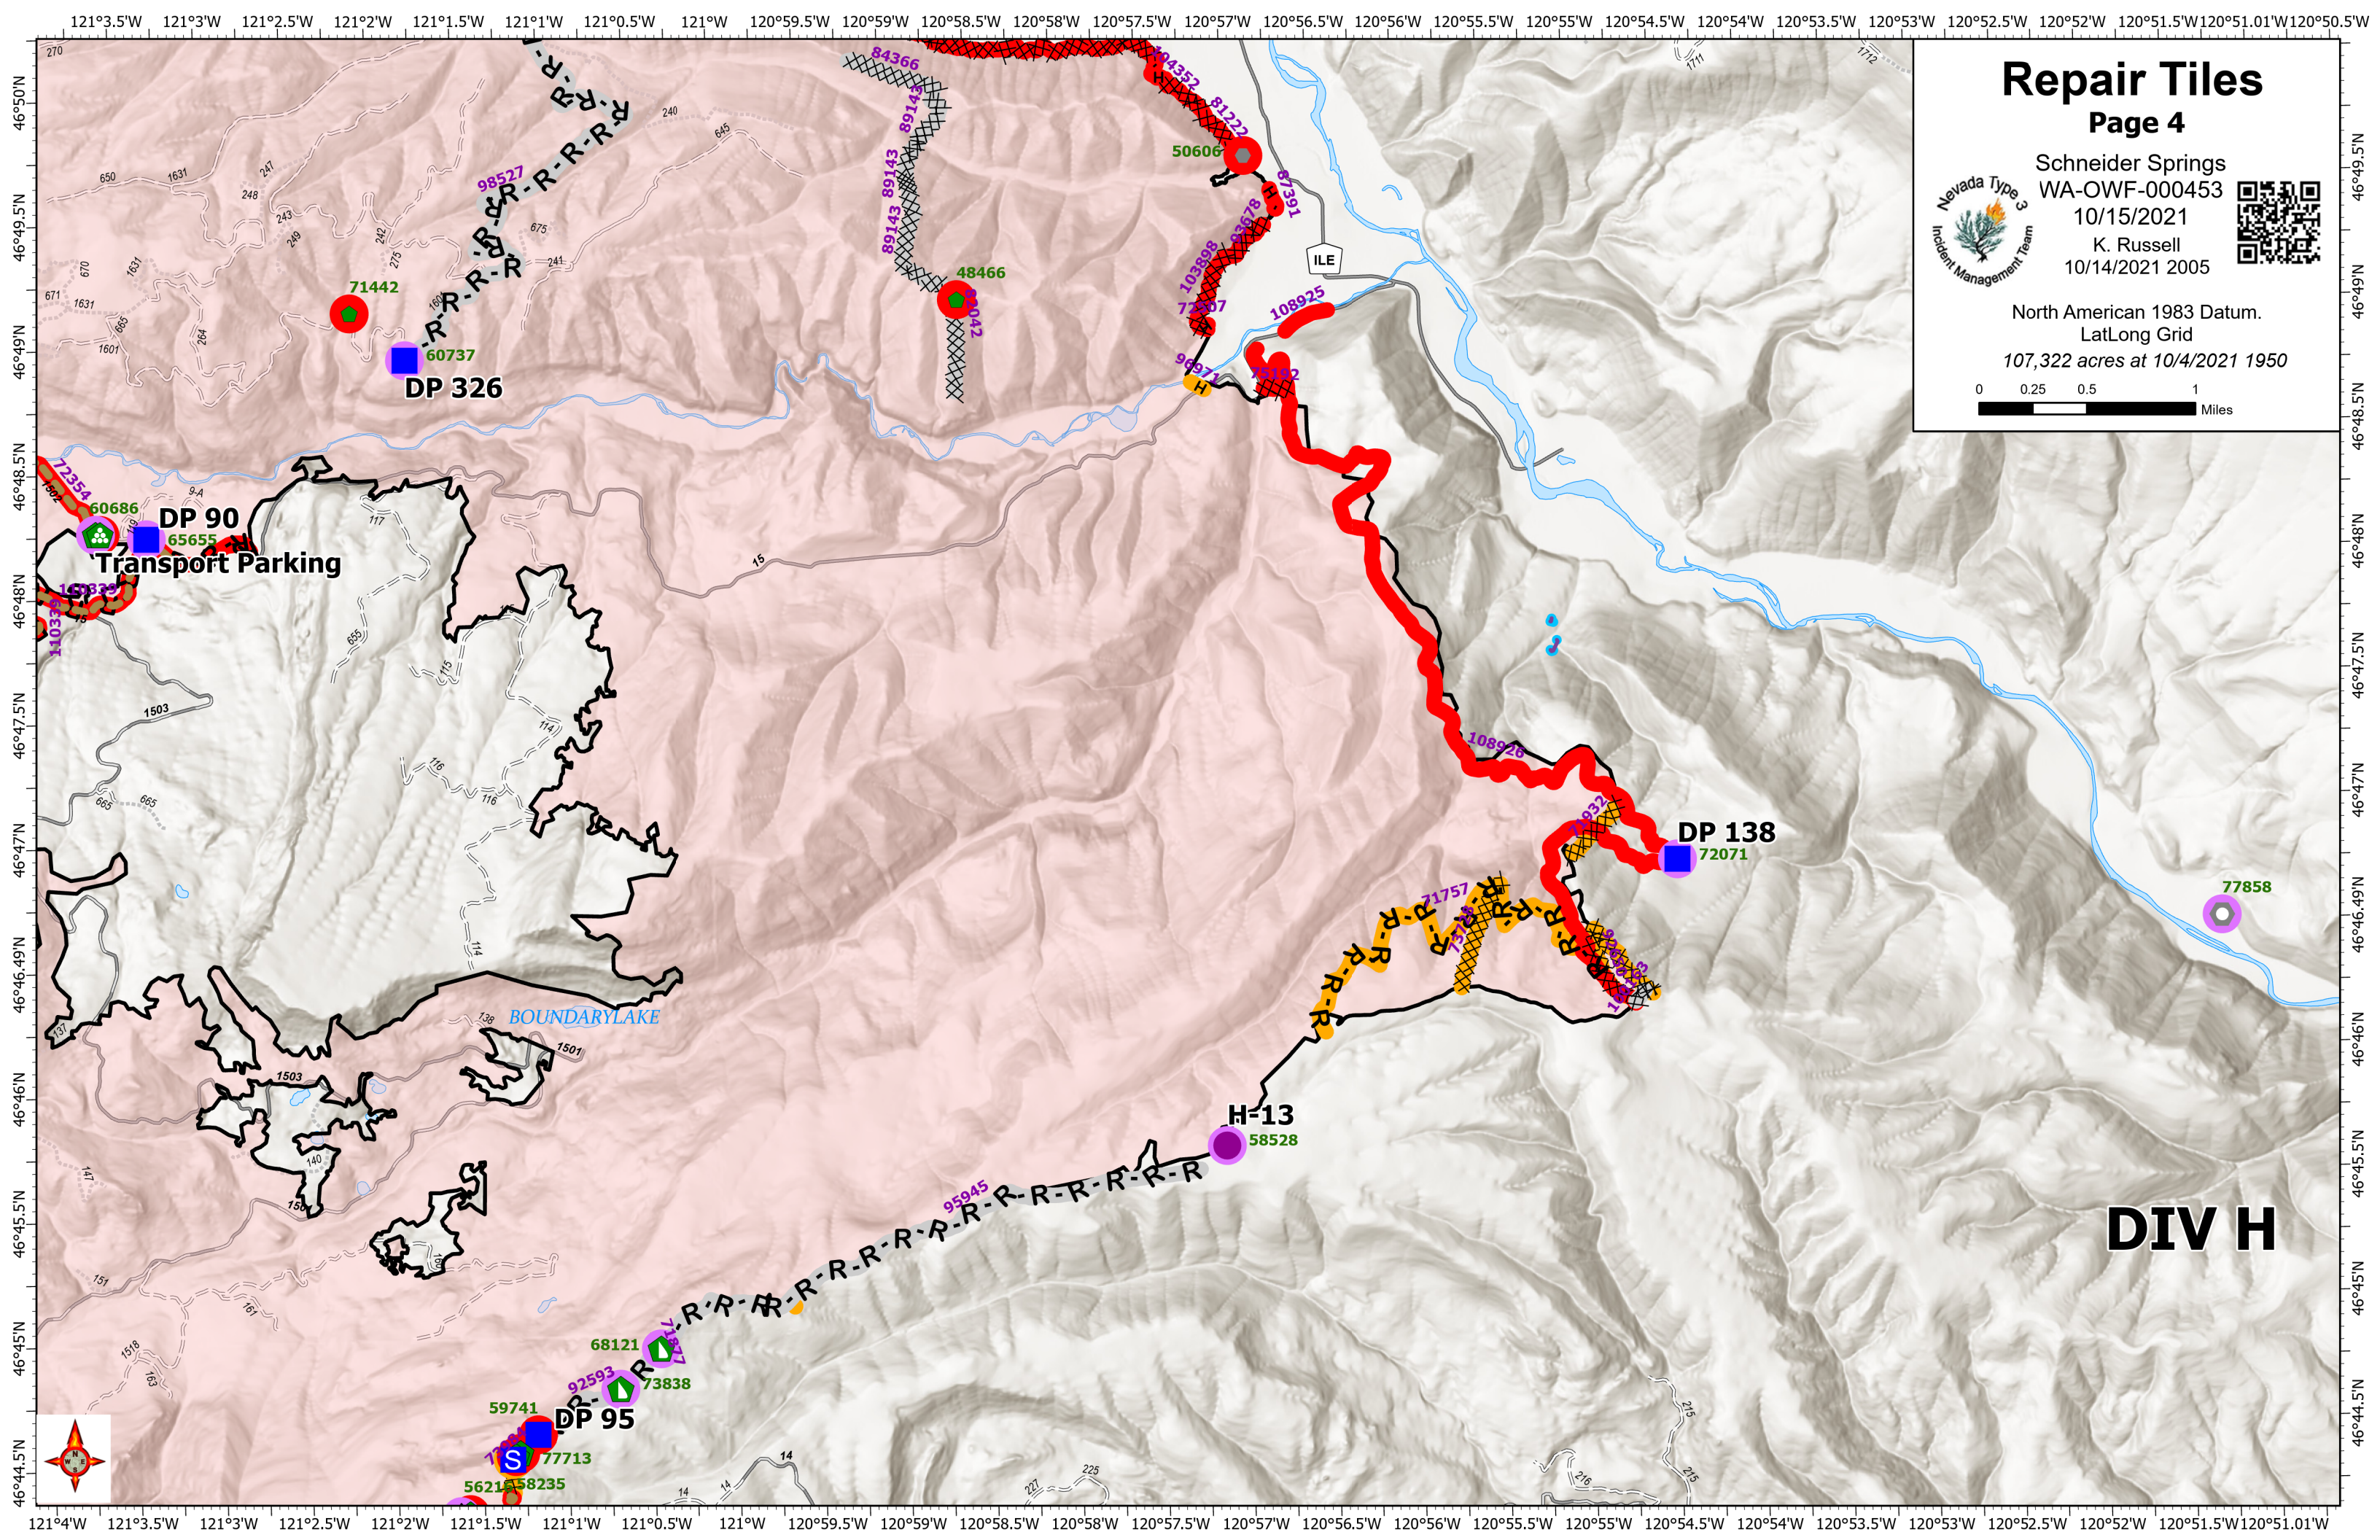

Page 3

Schneider Springs
WA-OWF-000453
10/15/2021
K. Russell
10/14/2021 2005

North American 1983 Datum.
LatLong Grid
107,322 acres at 10/4/2021 1950

Repair Tiles

Page 4

Schneider Springs
WA-OWF-000453
10/15/2021
K. Russell
10/14/2021 2005

North American 1983 Datum.
LatLong Grid
107,322 acres at 10/4/2021 1950

DIV H

Repair Tiles

Page 5

Schneider Springs
WA-OWF-000453
10/15/2021
K. Russell
10/14/2021 2005

North American 1983 Datum.
LatLong Grid
107,322 acres at 10/4/2021 1950

Indian Creek Structures

Indian Creek Structure

Horseshoe Structures

Heart Creek Structures

RIMROCK LAKE

TETON POND

LOST LAKE

Repair Tiles