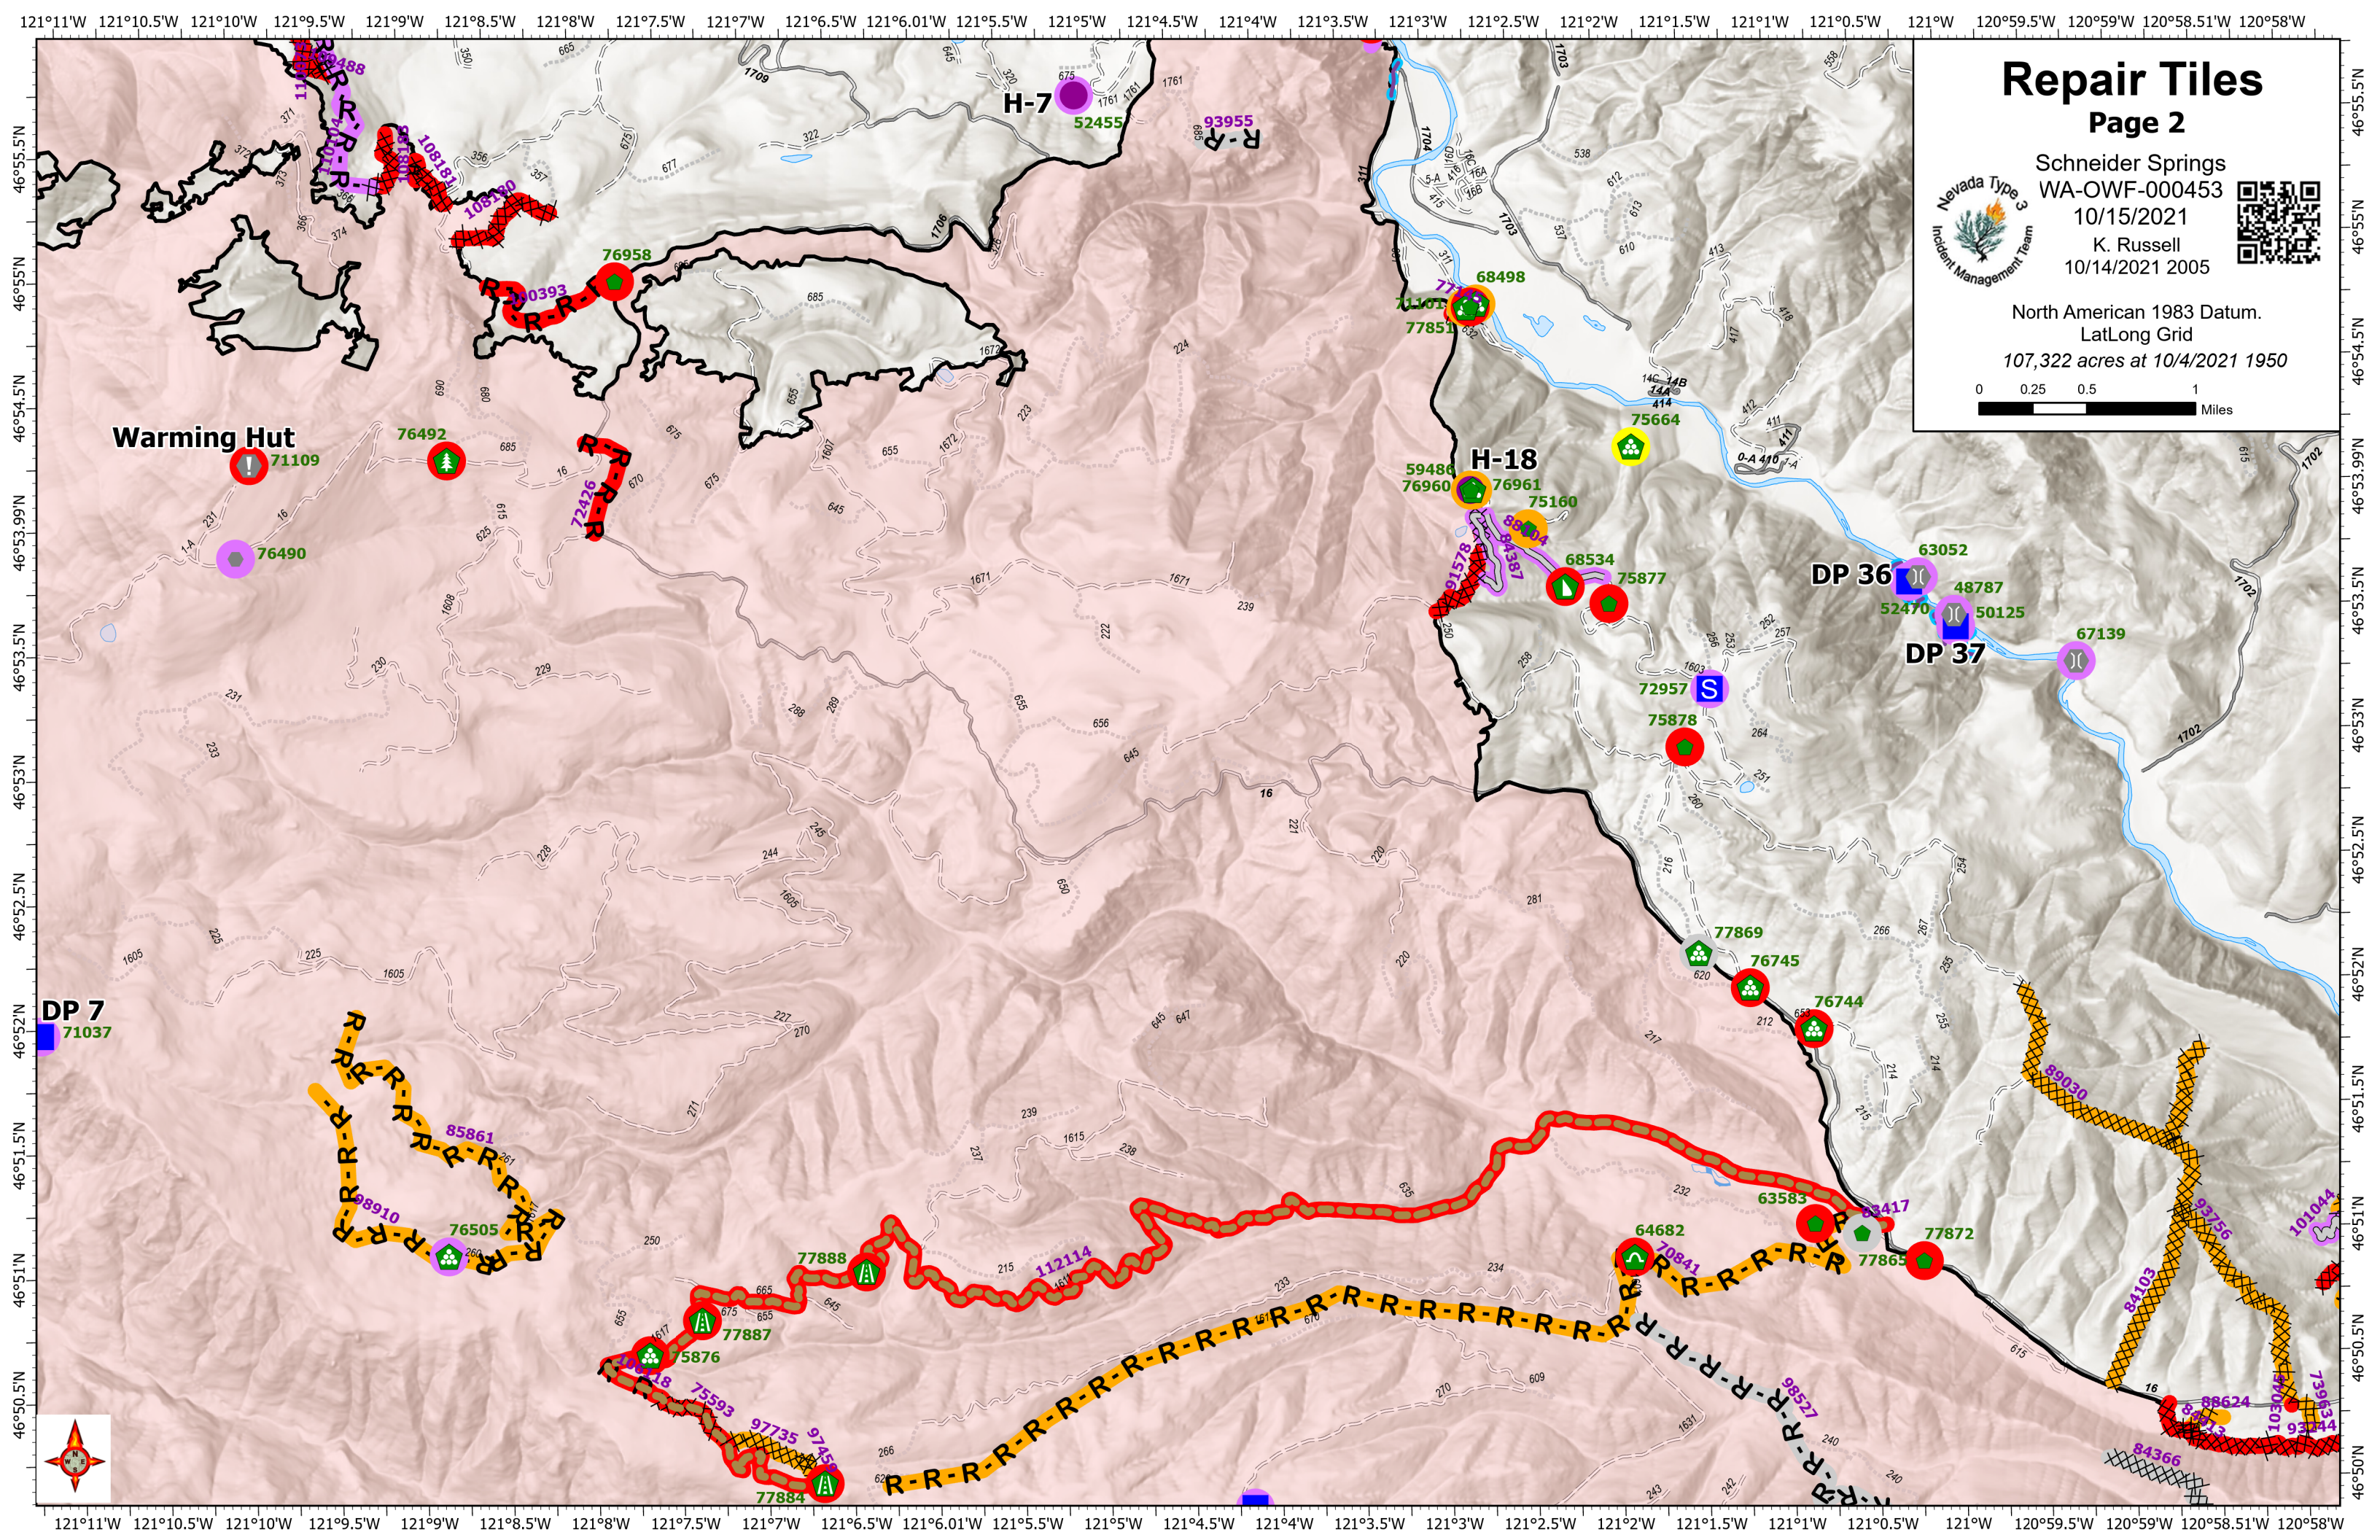

Repair Tiles

Page 2

Schneider Springs
WA-OWF-000453
10/15/2021
K. Russell
10/14/2021 2005

North American 1983 Datum.
LatLong Grid
107,322 acres at 10/4/2021 1950

Warming Hut

DP 7
71037

H-7
52455

H-18

DP 36

DP 37