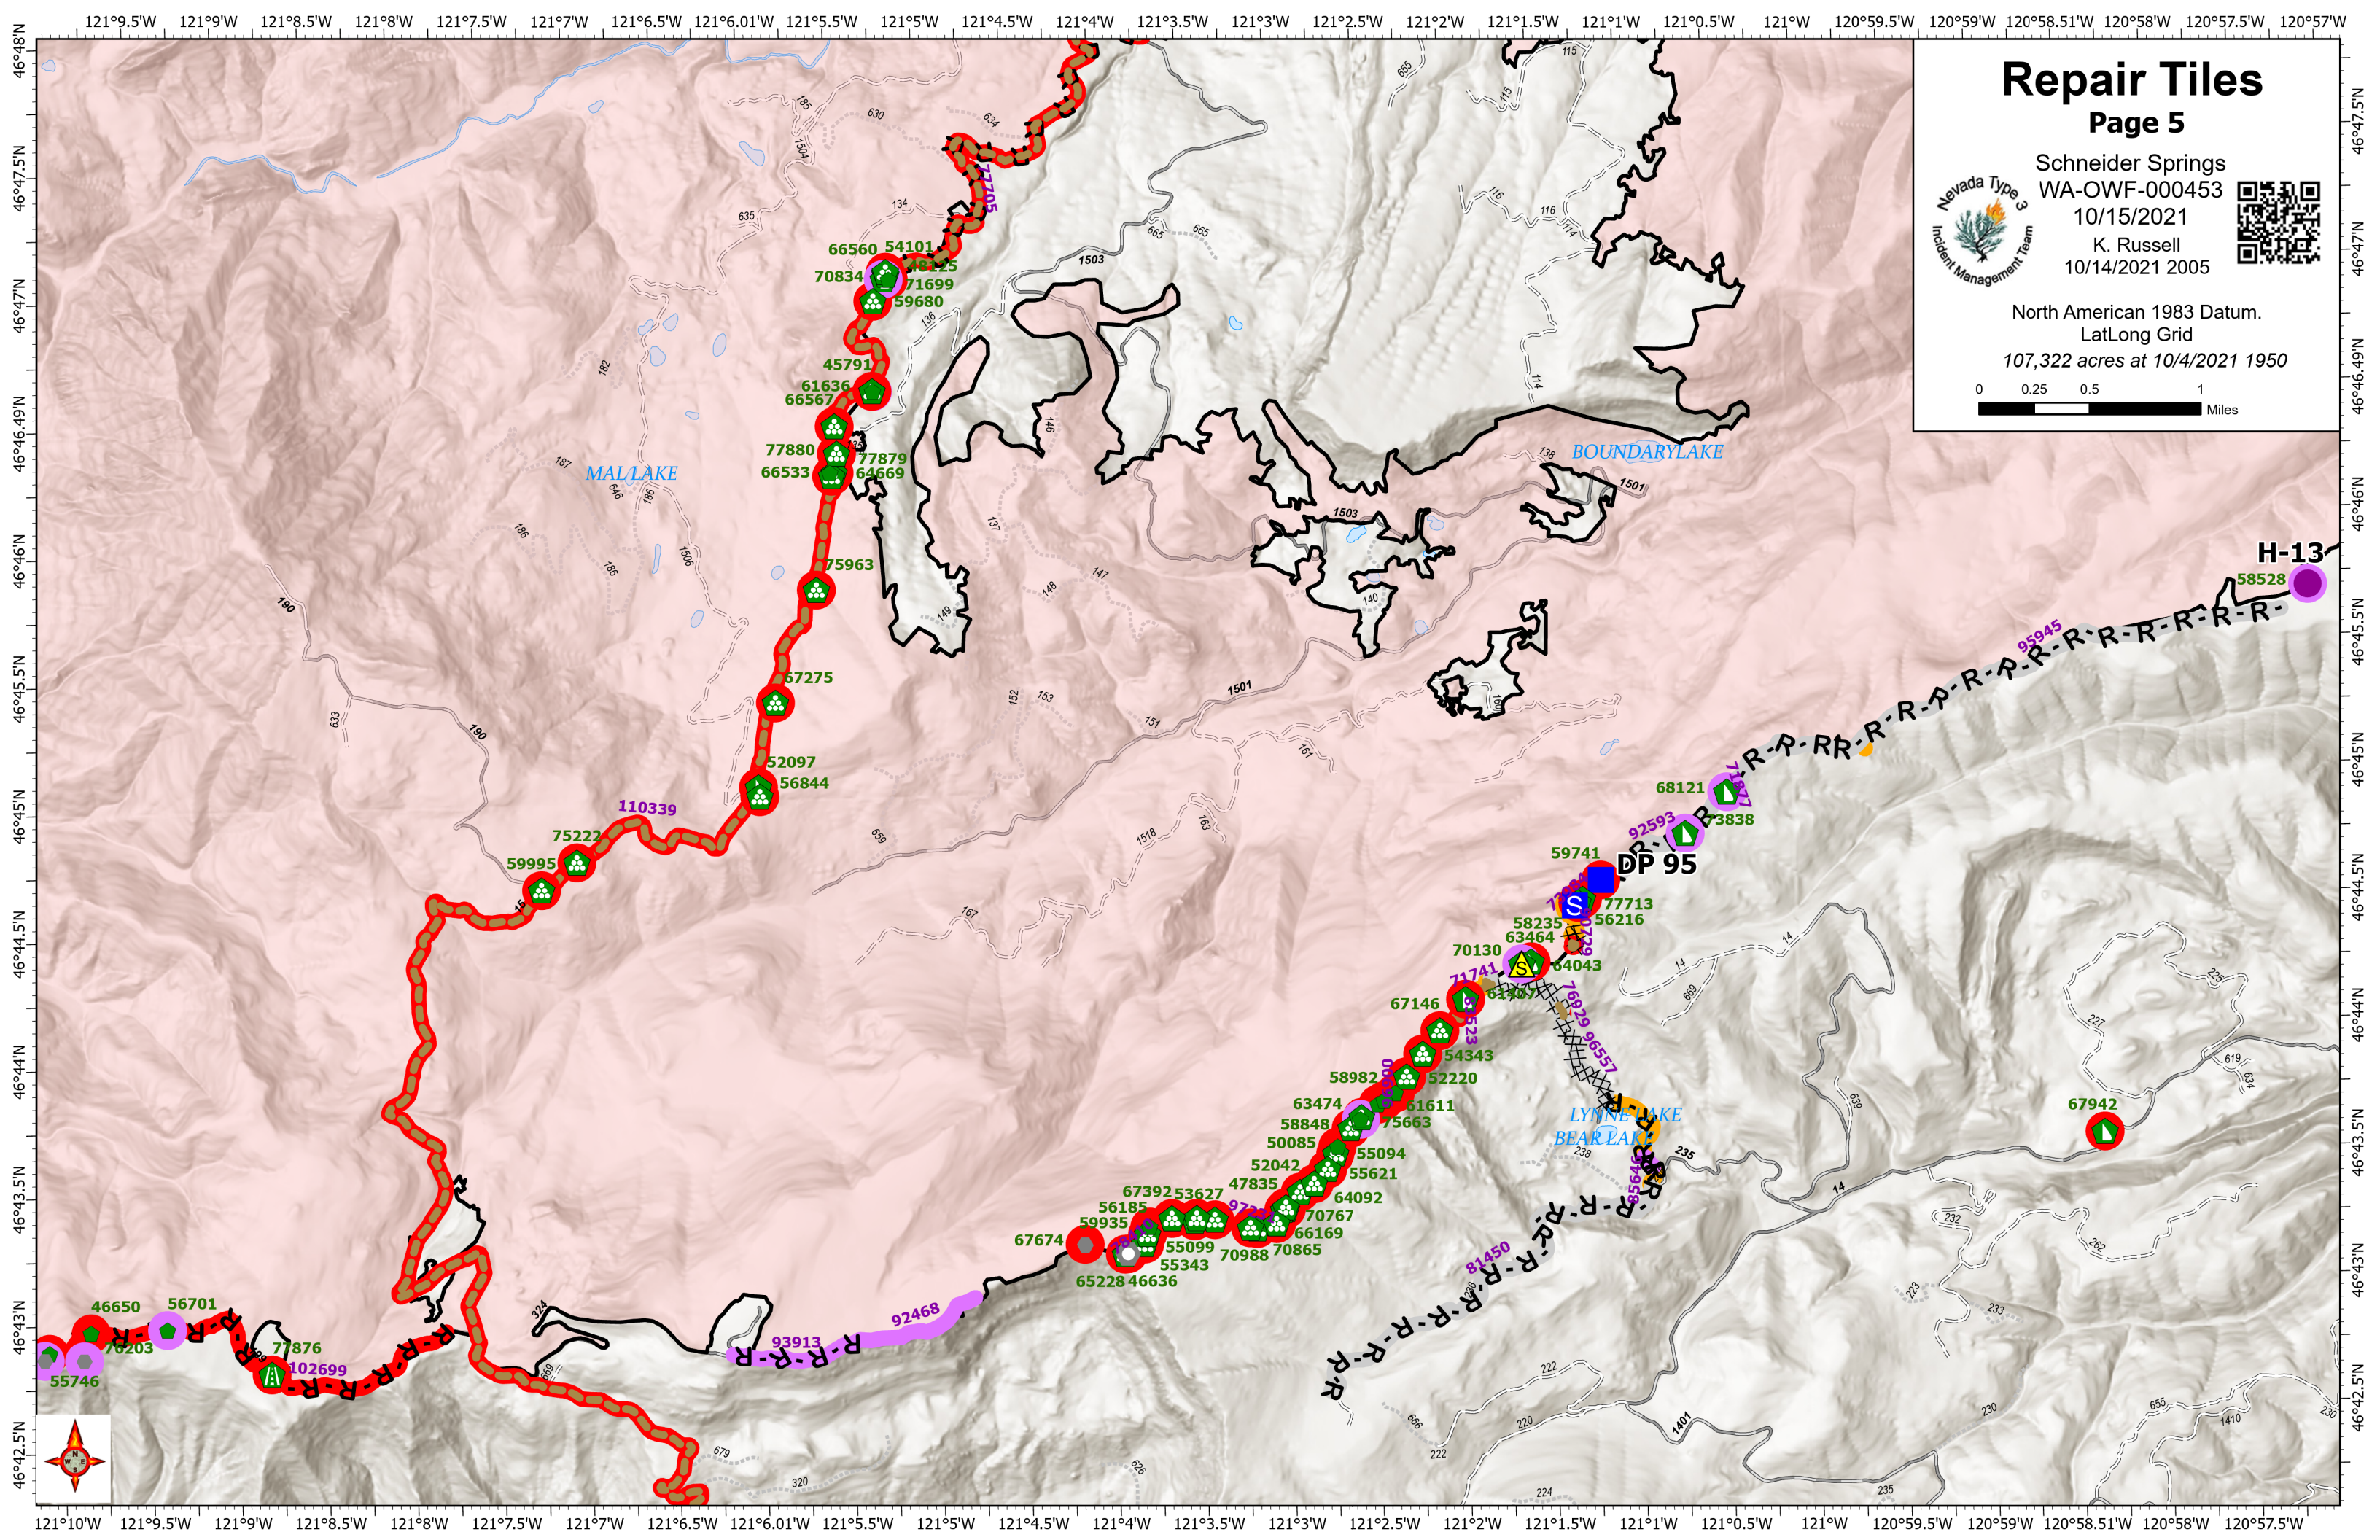

Page 3

Schneider Springs
WA-OWF-000453
10/15/2021
K. Russell
10/14/2021 2005

North American 1983 Datum.
LatLong Grid
107,322 acres at 10/4/2021 1950

Repair Tiles

Page 4

Schneider Springs
WA-OWF-000453
10/15/2021
K. Russell
10/14/2021 2005

North American 1983 Datum.
LatLong Grid
107,322 acres at 10/4/2021 1950

DIV H

Repair Tiles

Page 5

Schneider Springs
WA-OWF-000453
10/15/2021
K. Russell
10/14/2021 2005

North American 1983 Datum.
LatLong Grid
107,322 acres at 10/4/2021 1950

Indian Creek Structures

Indian Creek Structure

Horseshoe Structures

Heart Creek Structures

RIMROCK LAKE

TETON POND

LOST LAKE

Repair Tiles