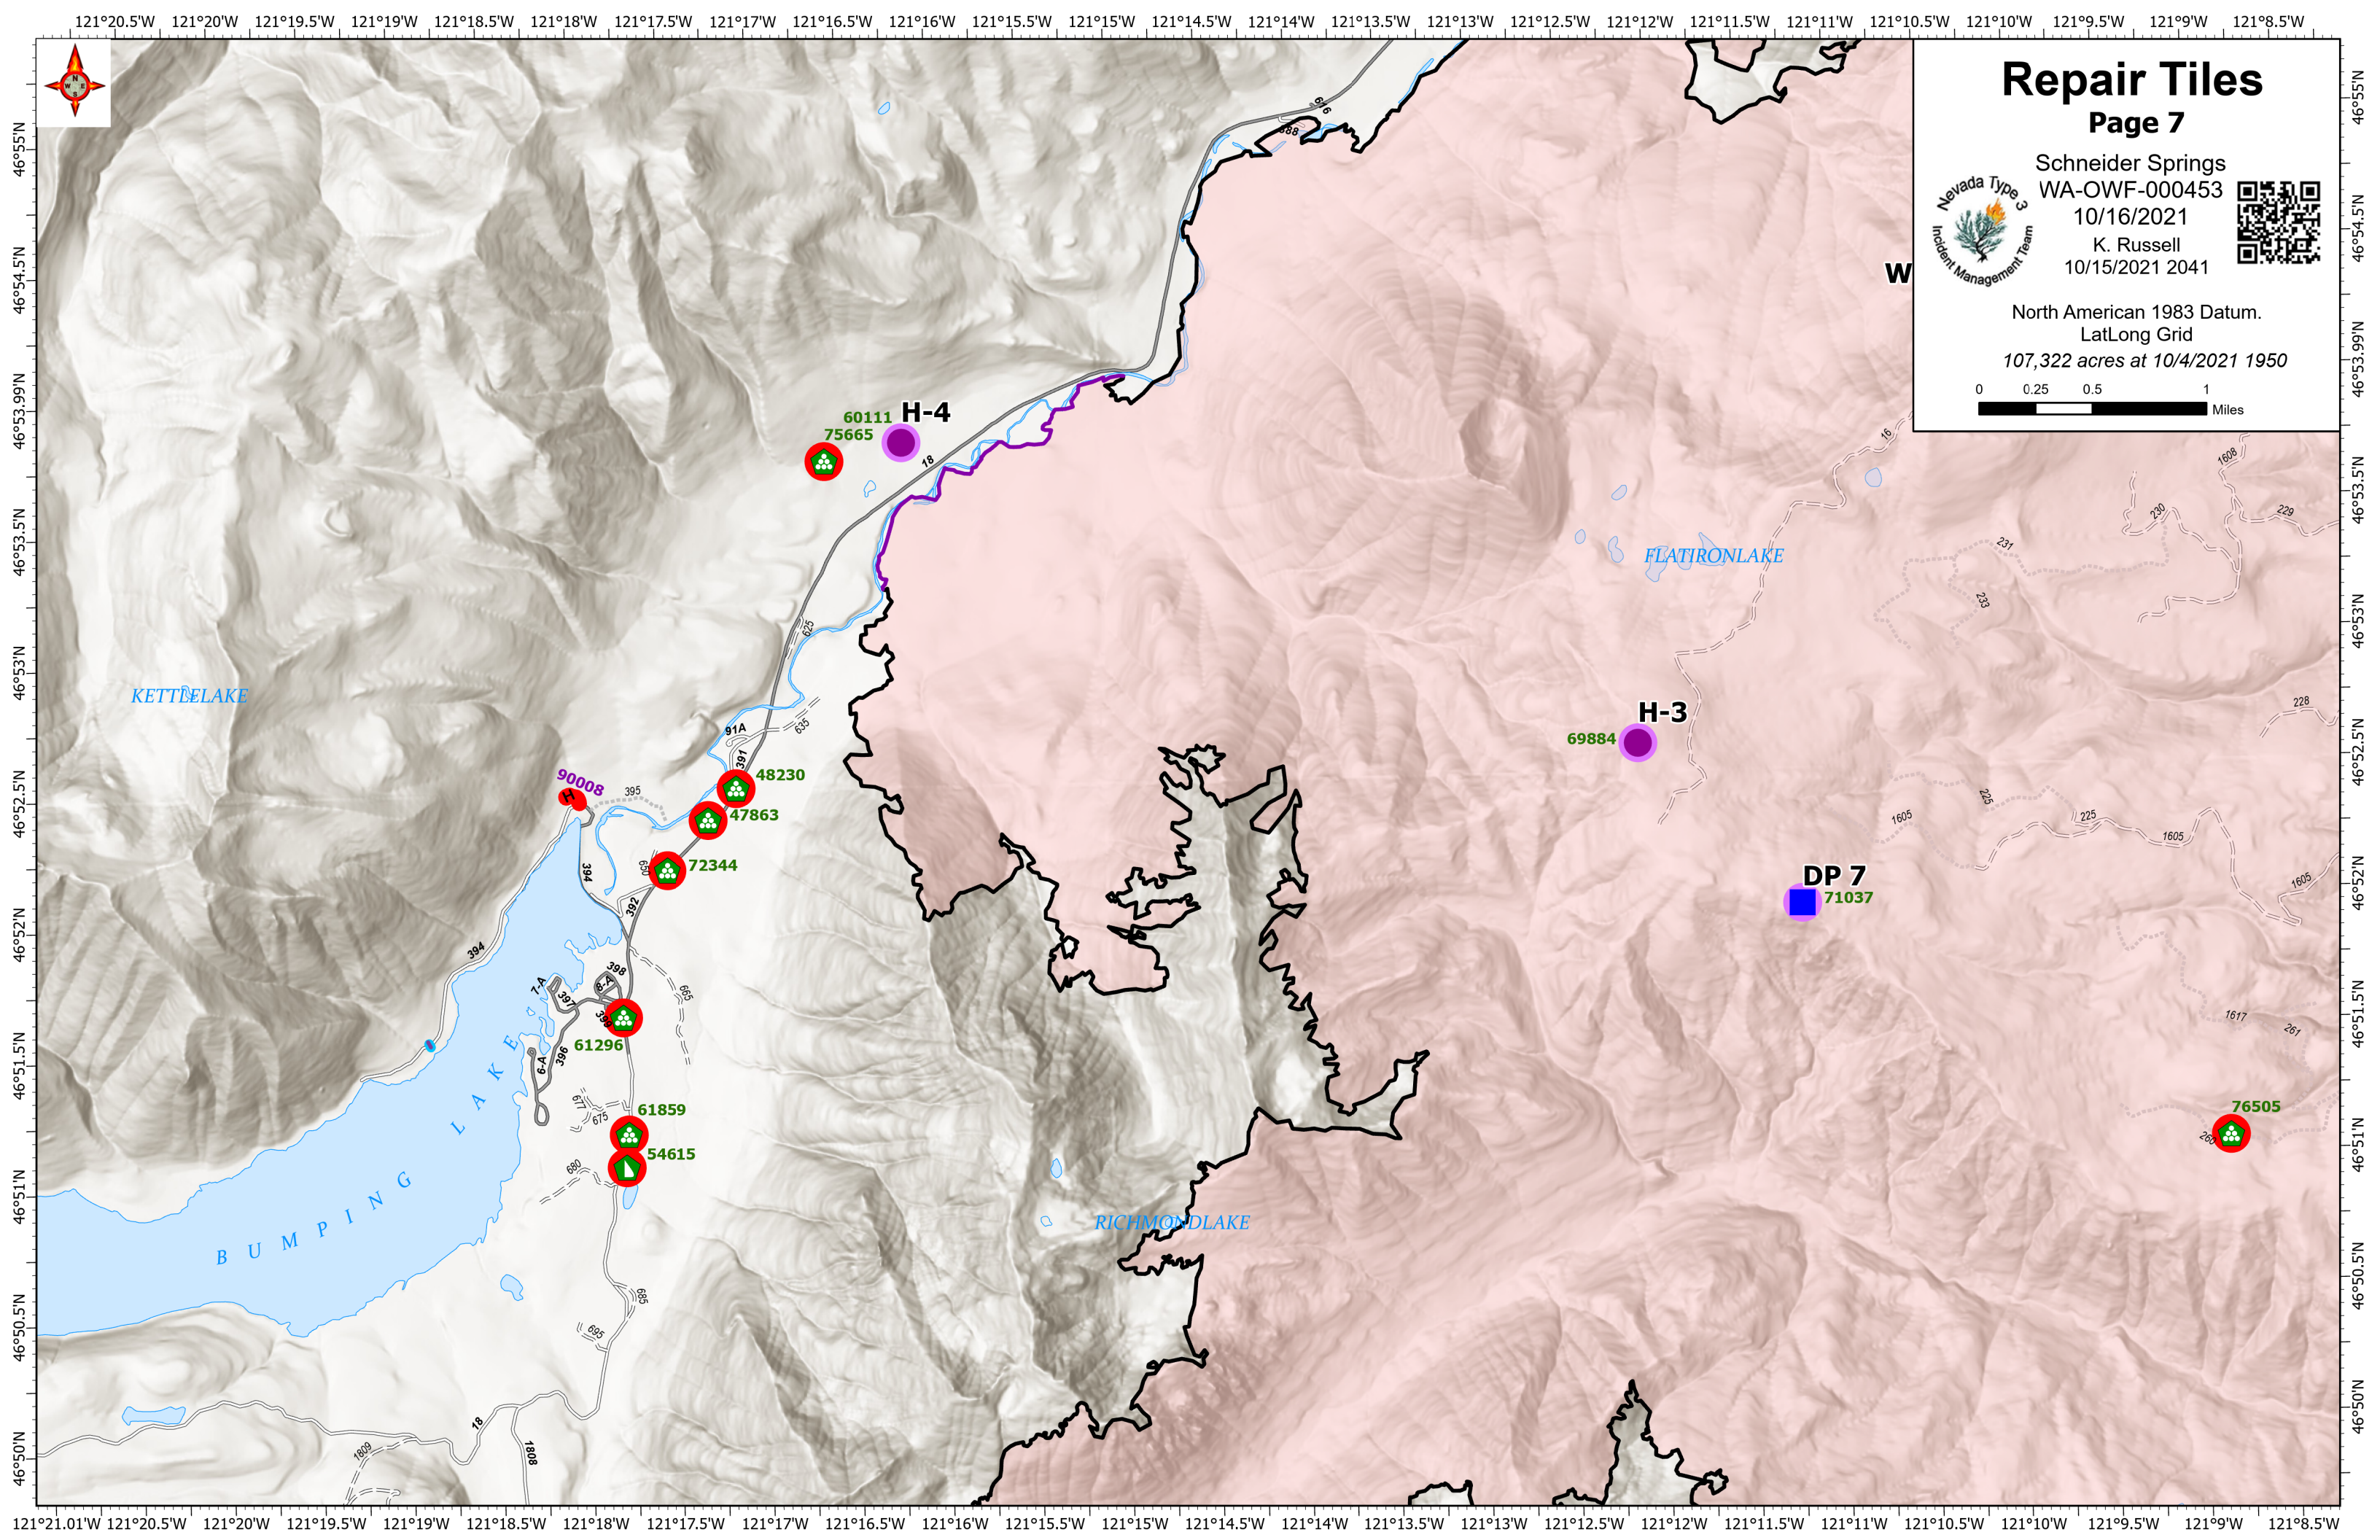

Repair Tiles

Page 7

Schneider Springs
WA-OWF-000453
10/16/2021
K. Russell
10/15/2021 2041

North American 1983 Datum.
LatLong Grid
107,322 acres at 10/4/2021 1950

60111 H-4
75665

69884 H-3

DP 7
71037

90008

48230
47863

72344

61296

61859
54615

76505

KETT LAKE

FLATIRON LAKE

RICHMOND LAKE

BUMPING LAKE