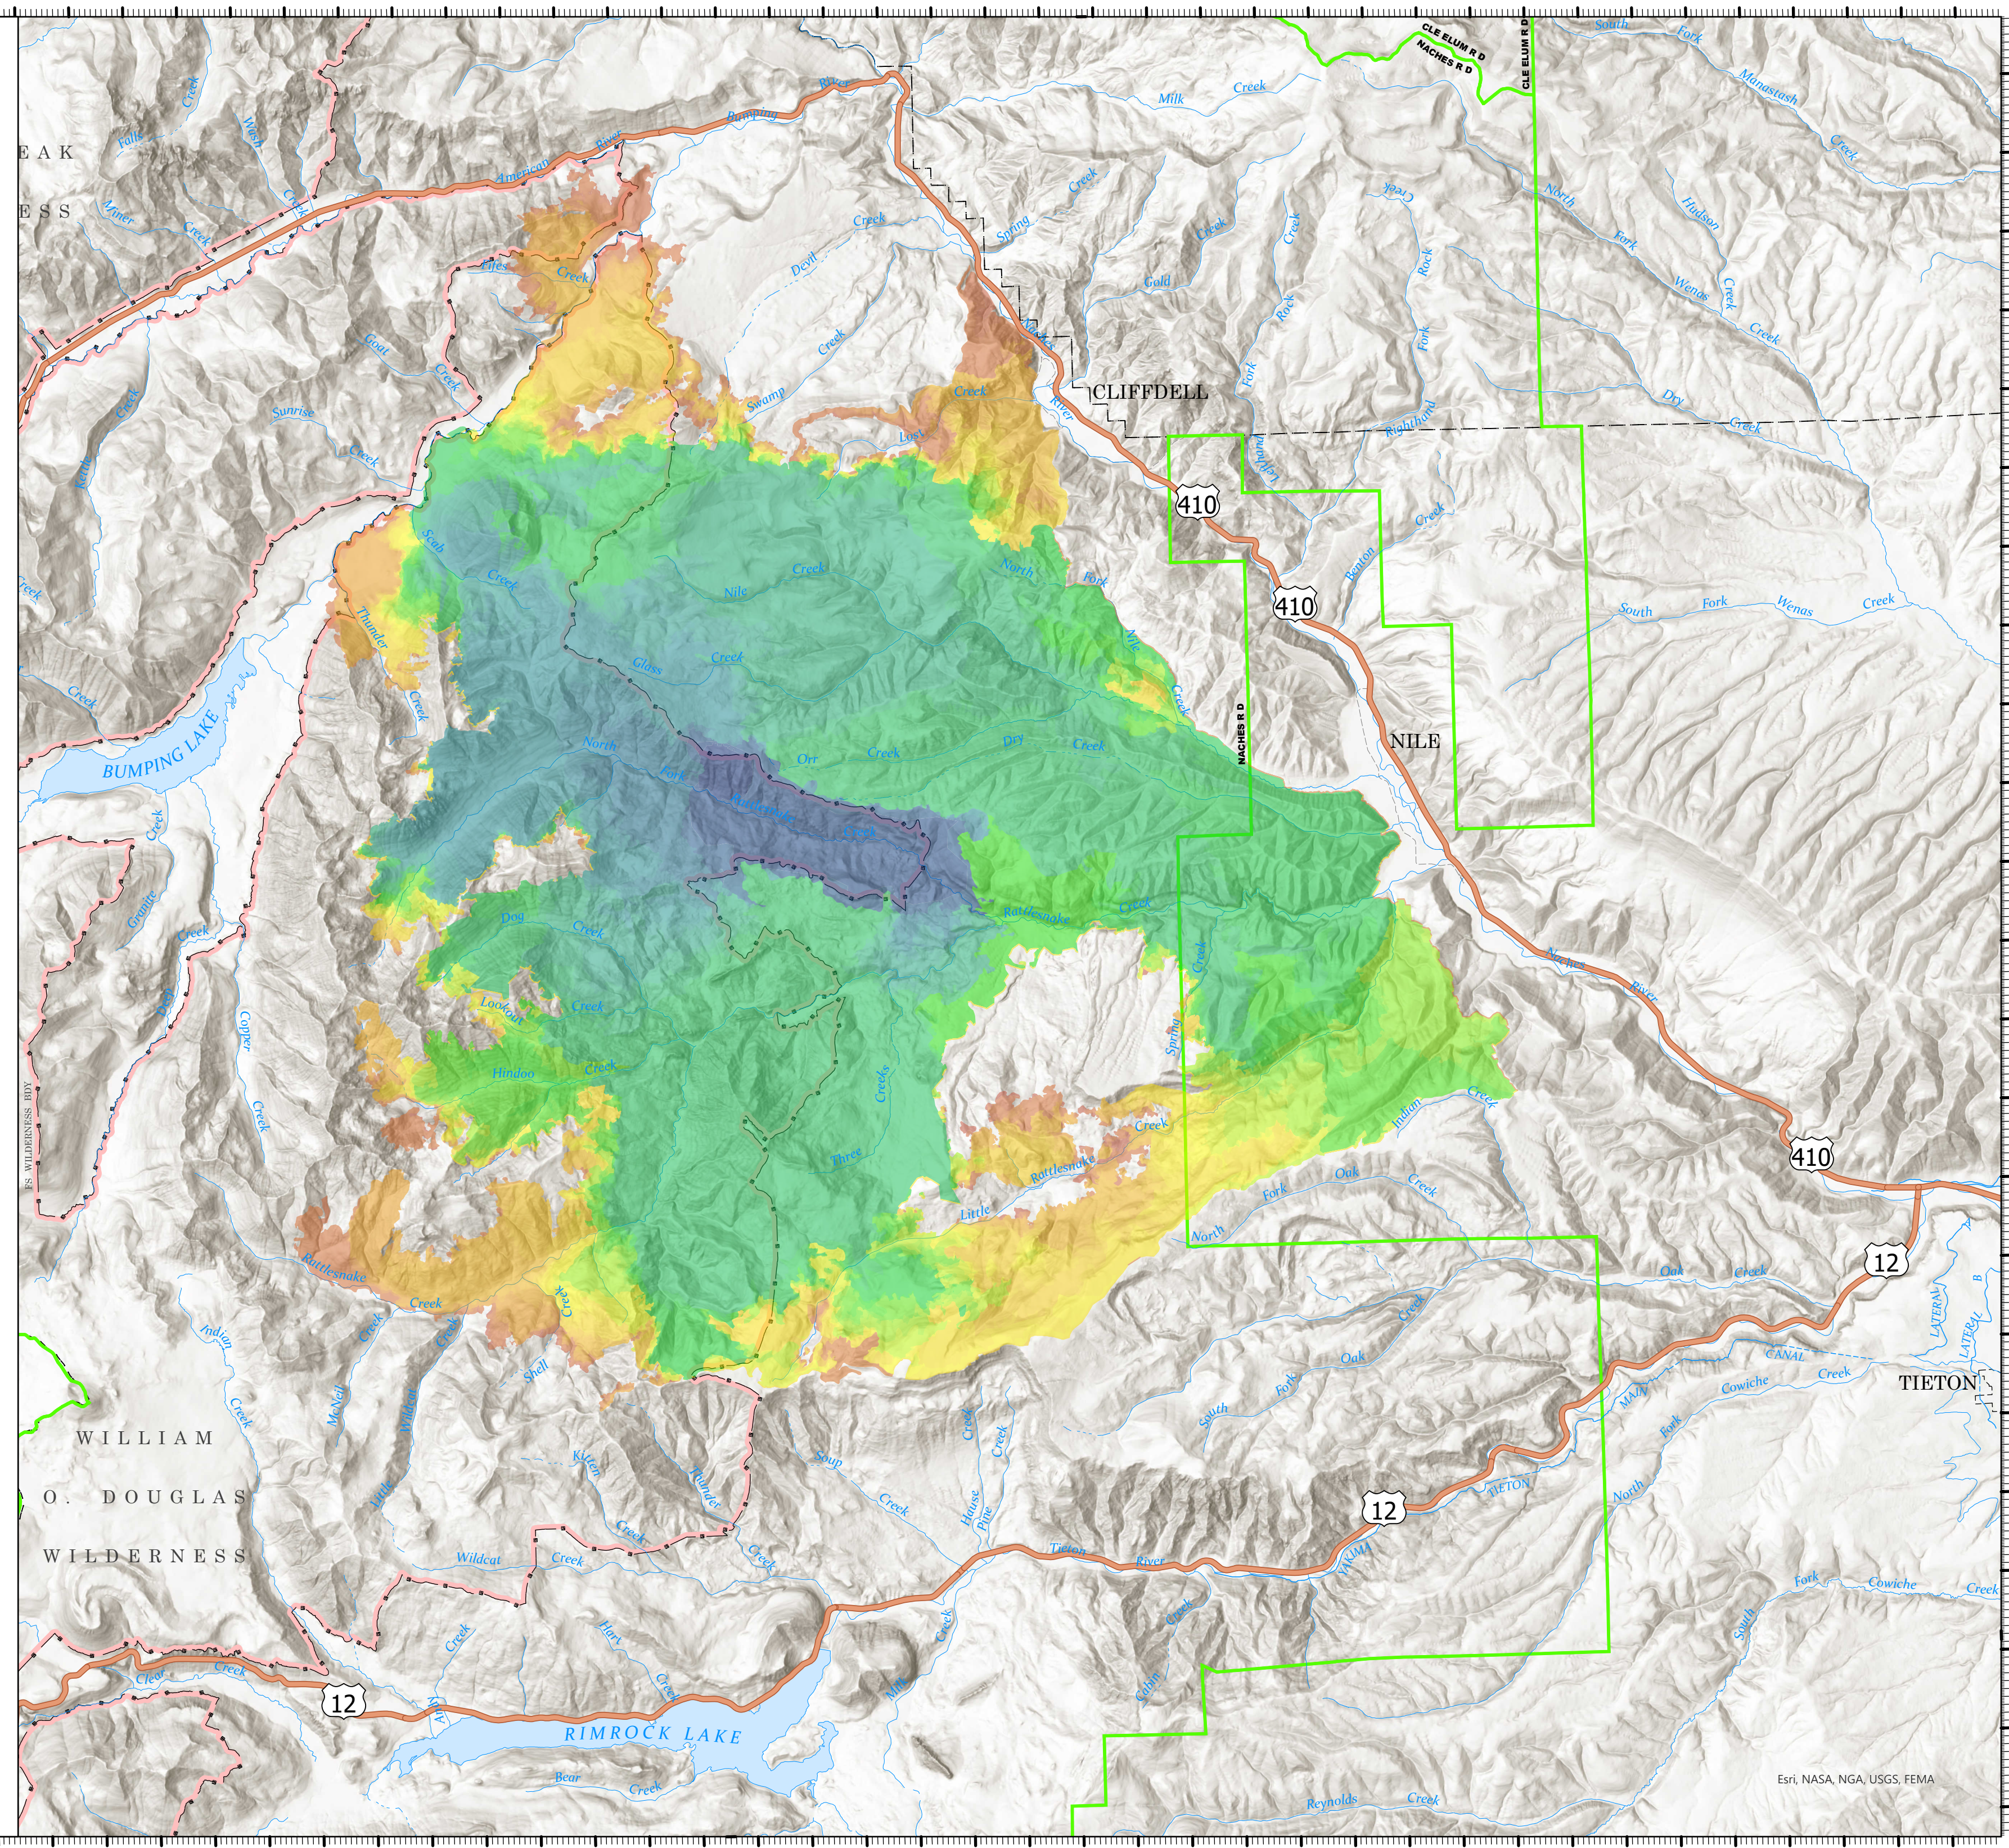

NW10
9/24/2021 1519
Acres from IR
North American 1983 Datum. LatLong Grid

Esri, NASA, NGA, USGS, FEMA