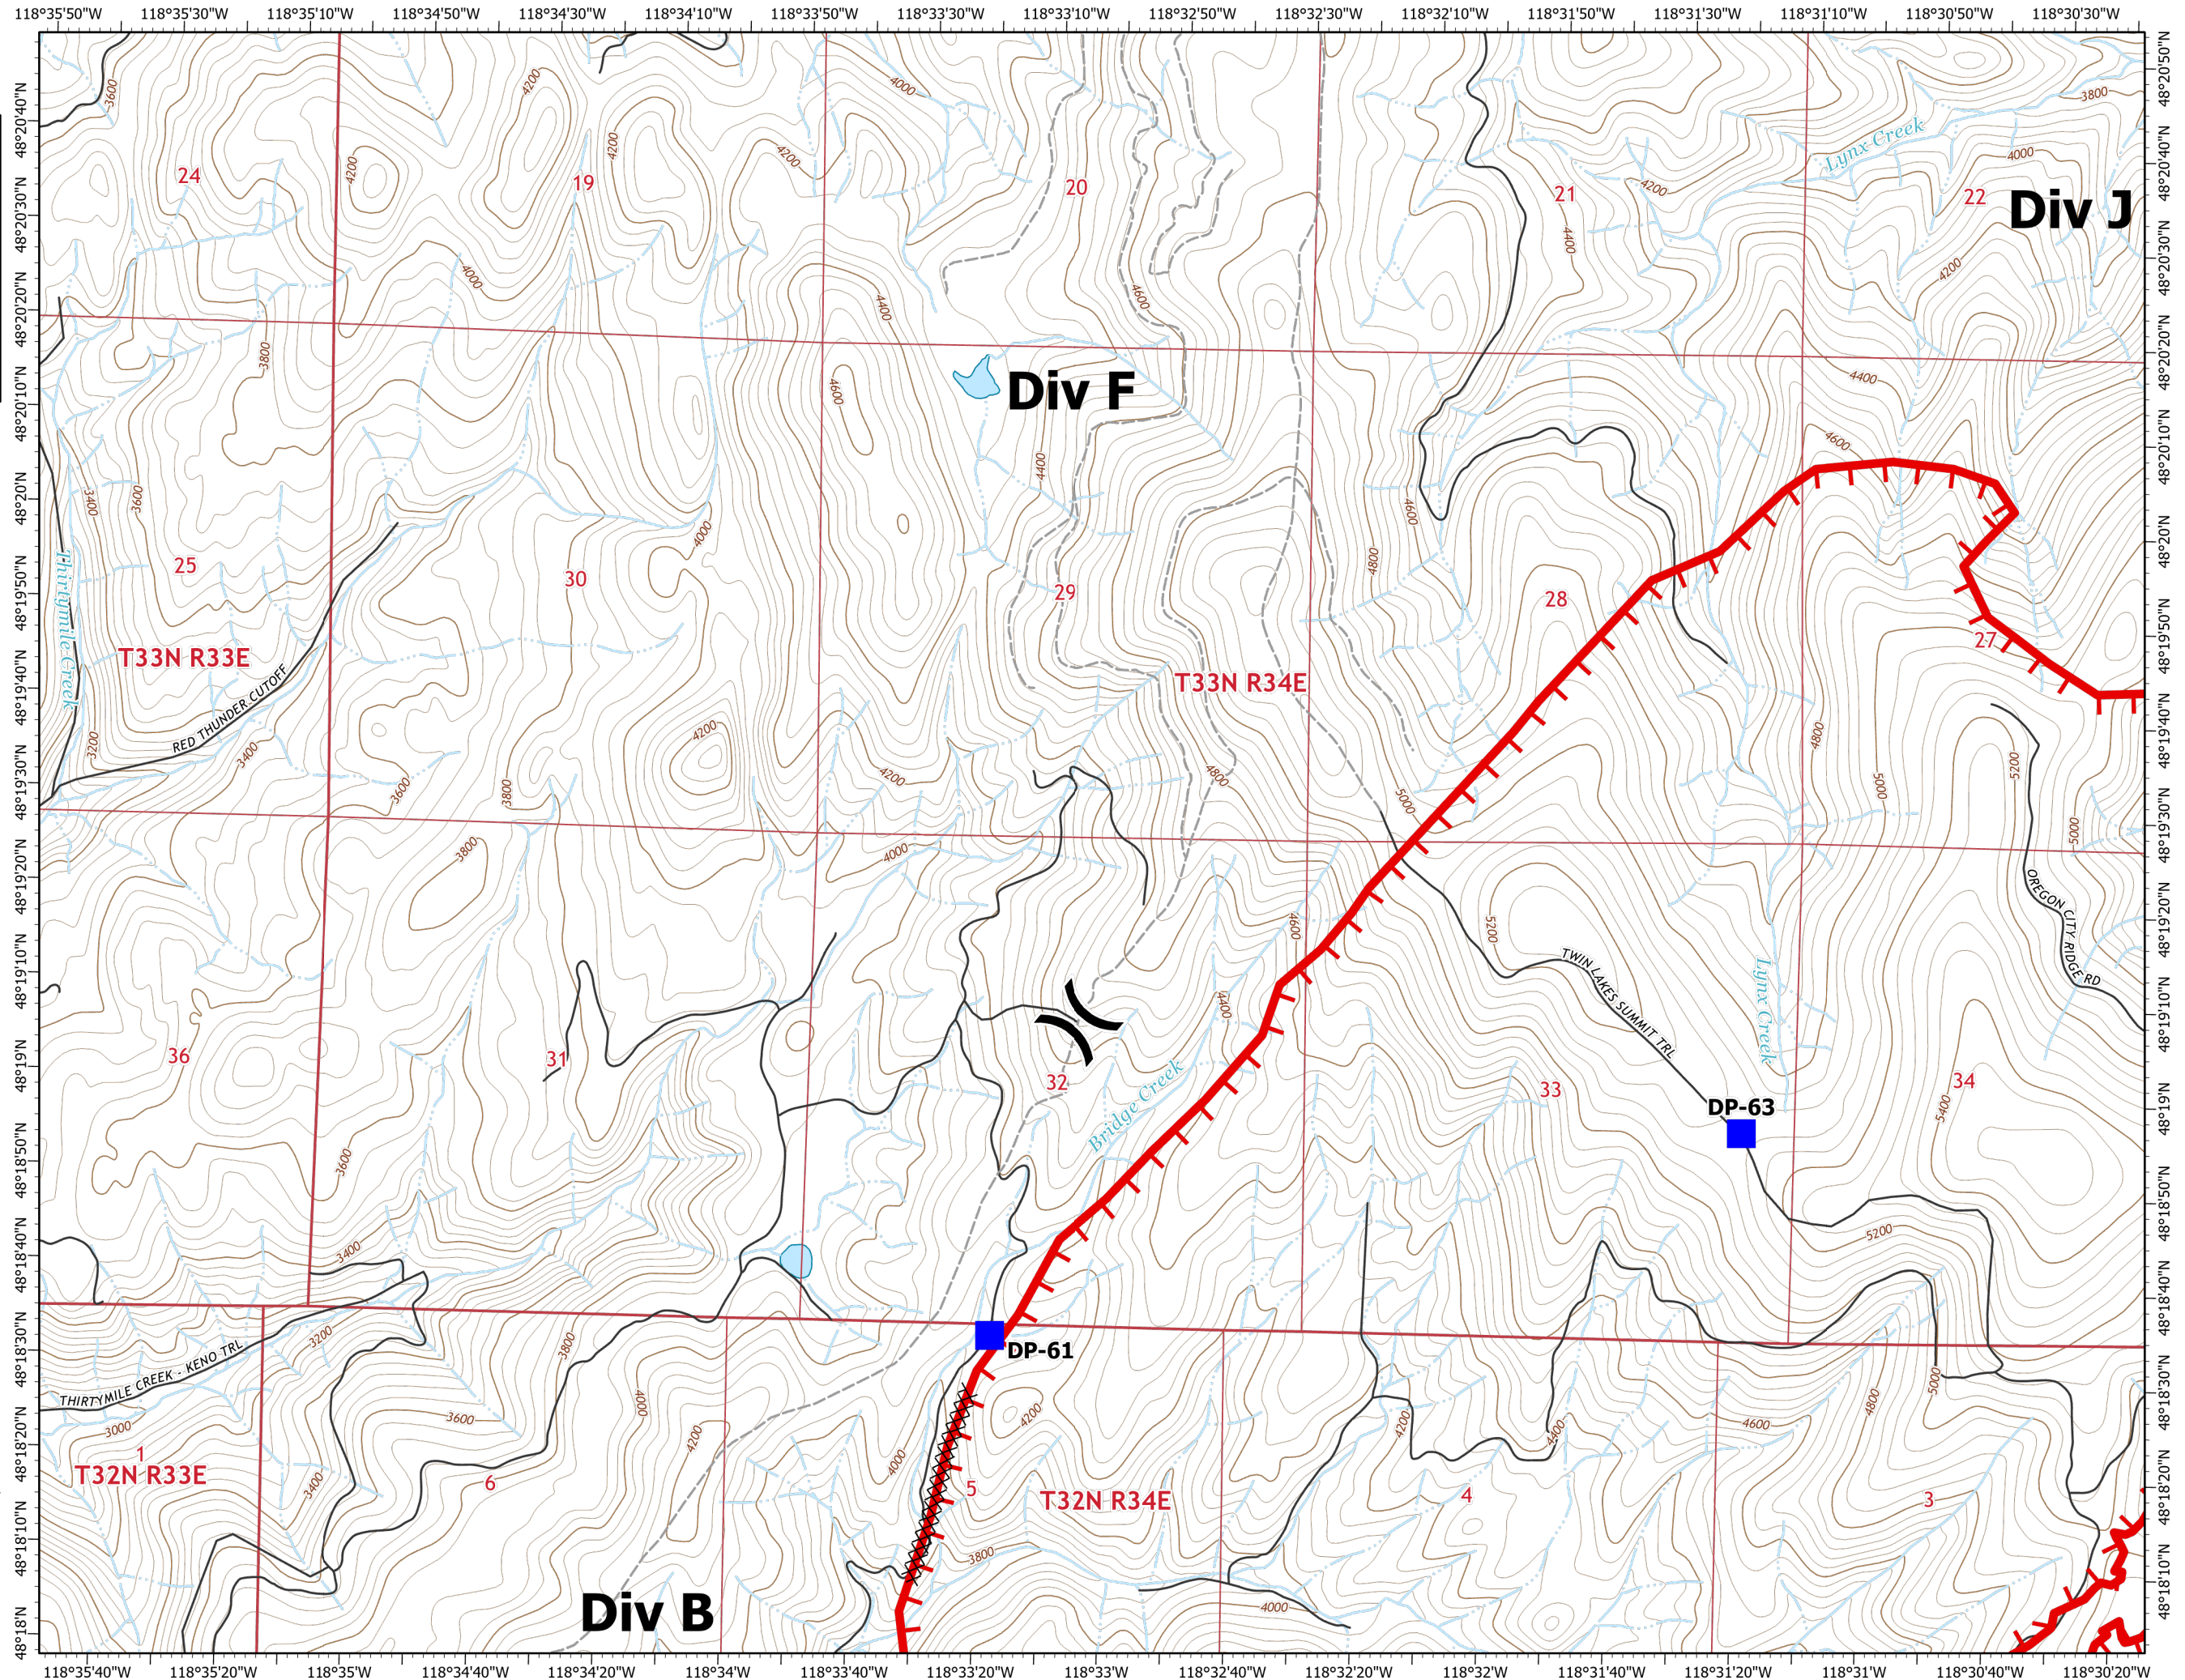

# Summit Trail

Page Page 1 of 4

- Division Break
- Drop Point
- Completed Dozer Line
- Fire Edge
- State or Territory
- Local Road
- 4WD
- County or Equivalent

Miles

1:24,000

Name: NAD 1983 UTM Zone 11N

# Summit Trail

Page Page 2 of 4

- Drop Point
- Completed Dozer Line
- Fire Edge
- State or Territory
- Local Road
- 4WD
- County or Equivalent

Miles

1:24,000

Name: NAD 1983 UTM Zone 11N

# Summit Trail

Page Page 3 of 4

-  Division Break
-  Drop Point
-  Completed Dozer Line
-  Completed Hand Line
-  Fire Edge
-  State or Territory
-  Local Road
-  County or Equivalent

Miles

1:24,000

Name: NAD 1983 UTM Zone 11N

# Summit Trail

Page Page 4 of 4

- Helispot
- Division Break
- Drop Point
- Completed Dozer Line
- Completed Hand Line
- Fire Edge
- State or Territory
- Local Road
- 4WD
- County or Equivalent

Name: NAD 1983 UTM Zone 11N