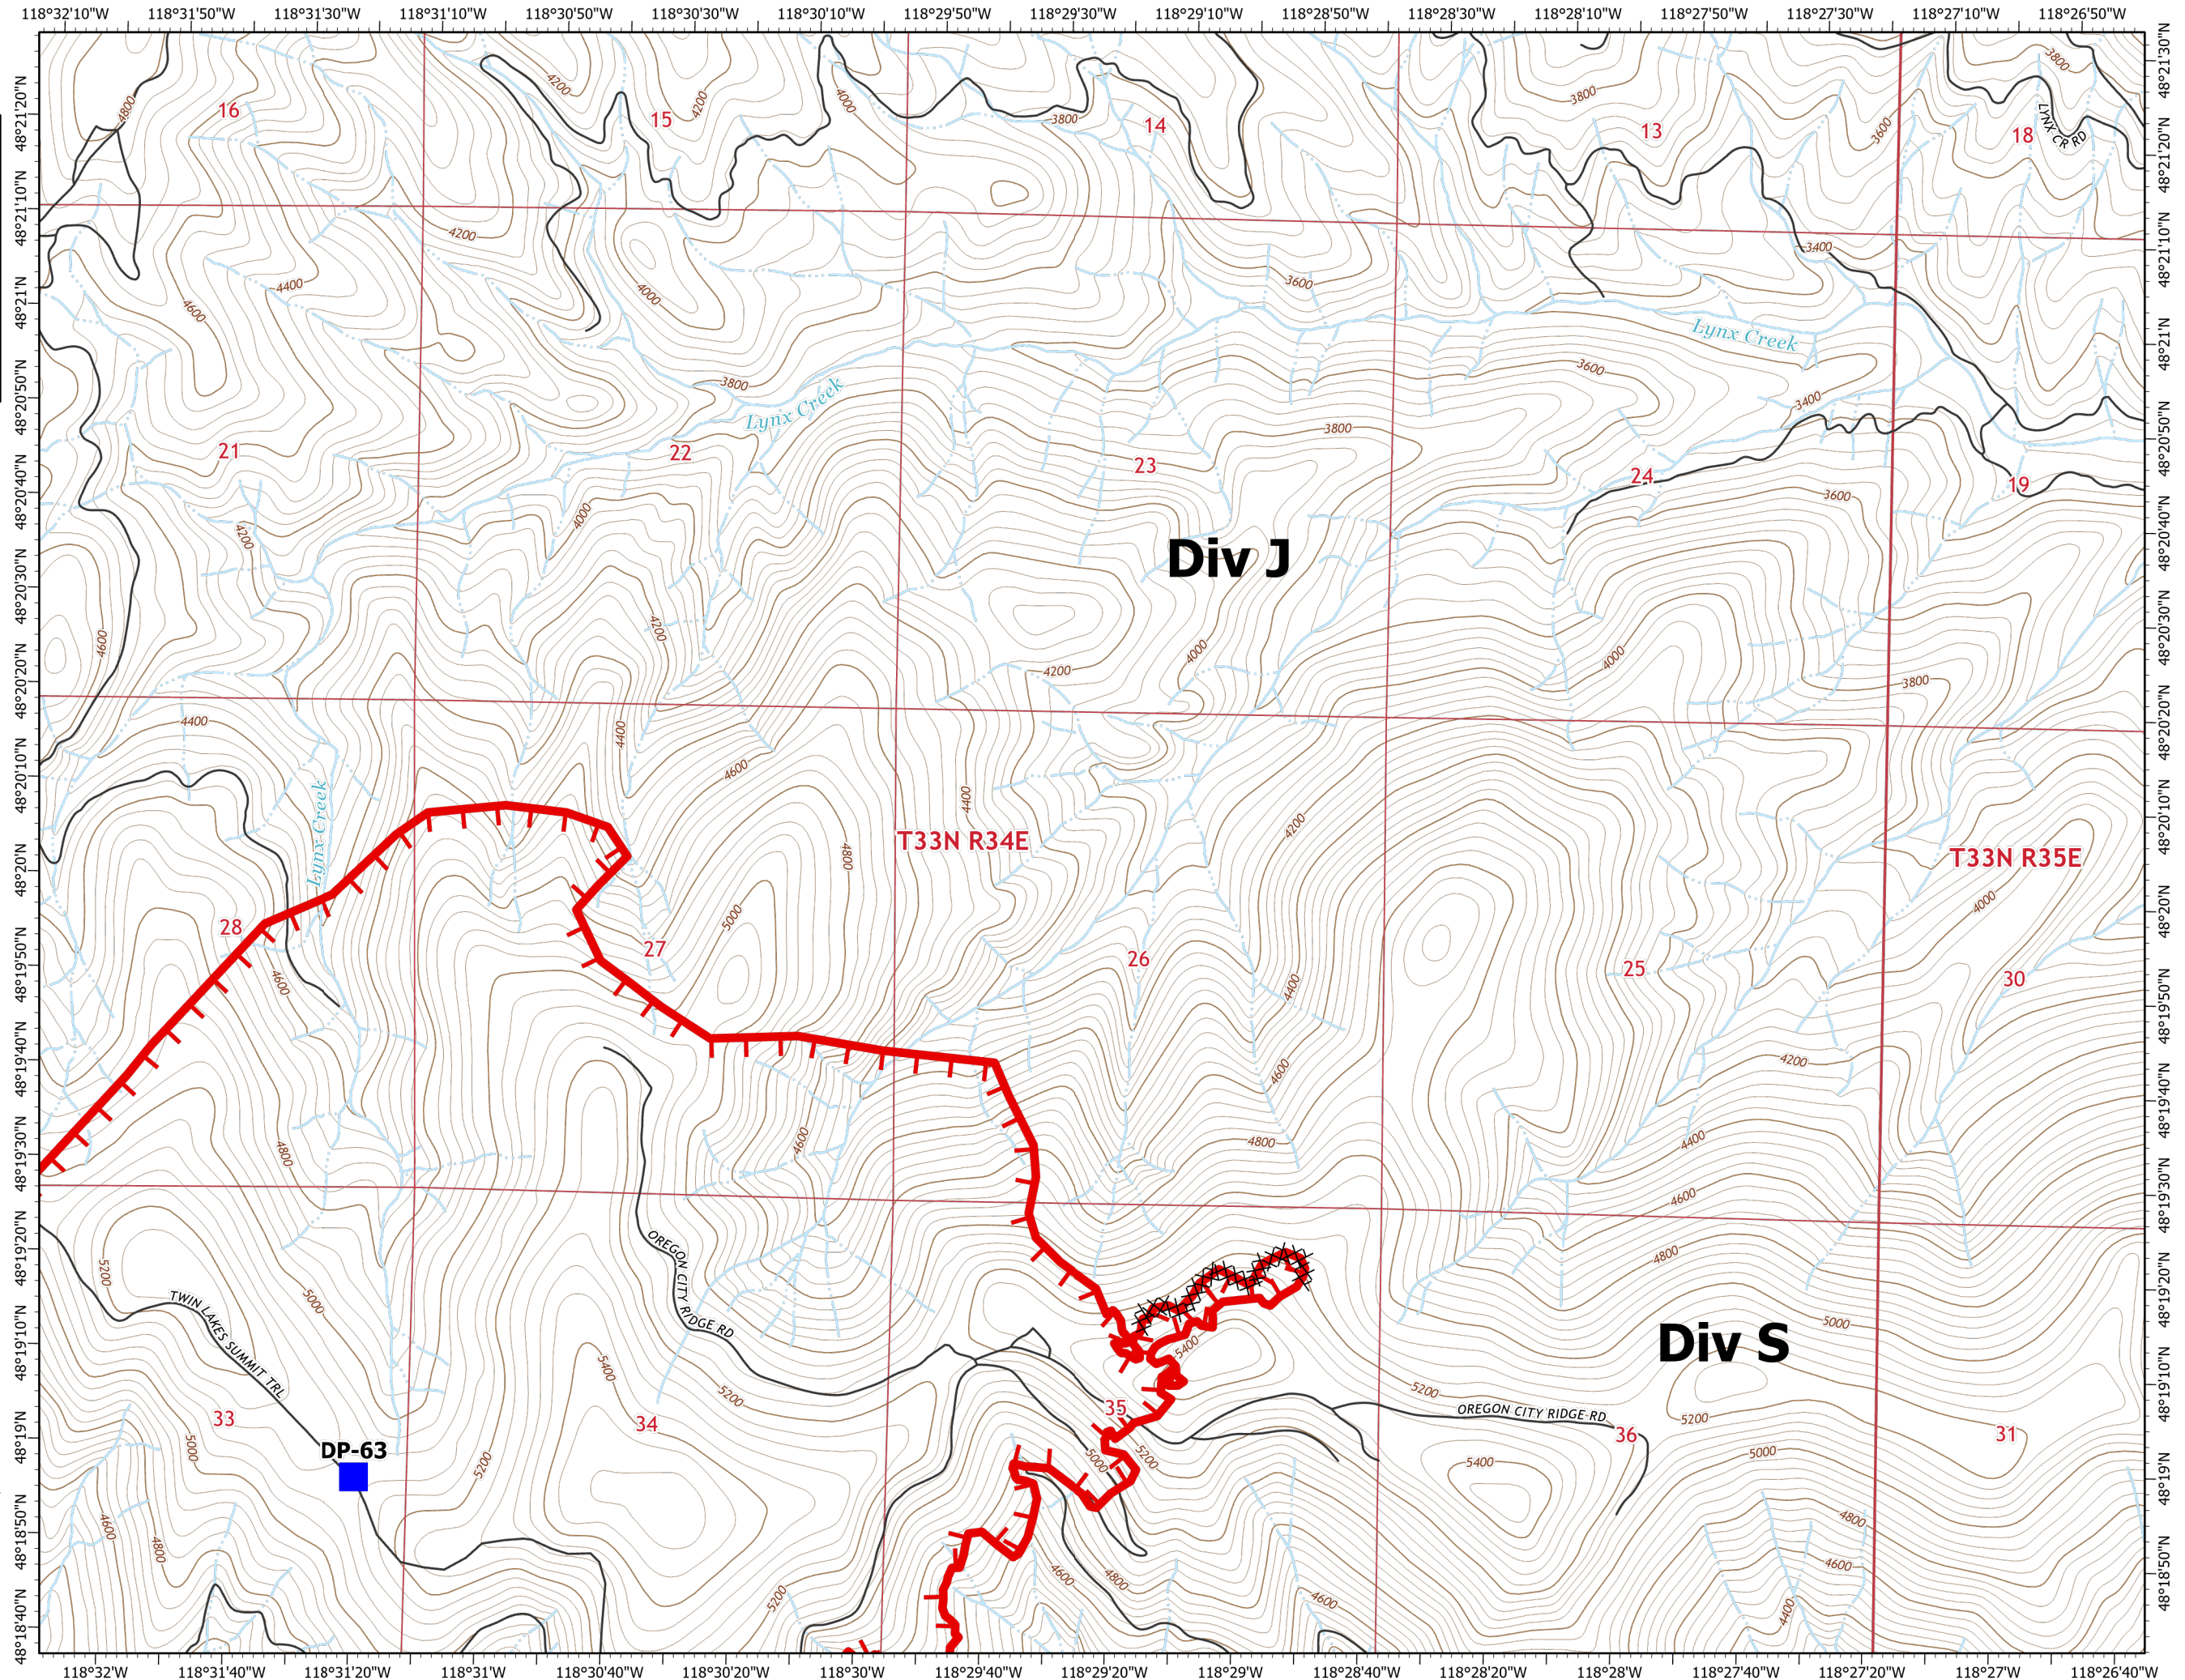

# Summit Trail

Page Page 1 of 4

- Division Break
- Drop Point
- Completed Dozer Line
- Fire Edge
- State or Territory
- Local Road
- 4WD
- County or Equivalent

Miles

1:24,000

Name: NAD 1983 UTM Zone 11N

# Summit Trail

Page Page 2 of 4

- Drop Point
- Completed Dozer Line
- Fire Edge
- State or Territory
- Local Road
- 4WD
- County or Equivalent

Miles

1:24,000

Name: NAD 1983 UTM Zone 11N

# Summit Trail

Page Page 3 of 4

-  Division Break
-  Drop Point
-  Completed Dozer Line
-  Completed Hand Line
-  Fire Edge
-  State or Territory
-  Local Road
-  County or Equivalent

Miles

1:24,000

Name: NAD 1983 UTM Zone 11N

# Summit Trail

Page Page 4 of 4

- Helispot
- Division Break
- Drop Point
- Completed Dozer Line
- Completed Hand Line
- Fire Edge
- State or Territory
- Local Road
- 4WD
- County or Equivalent

Name: NAD 1983 UTM Zone 11N