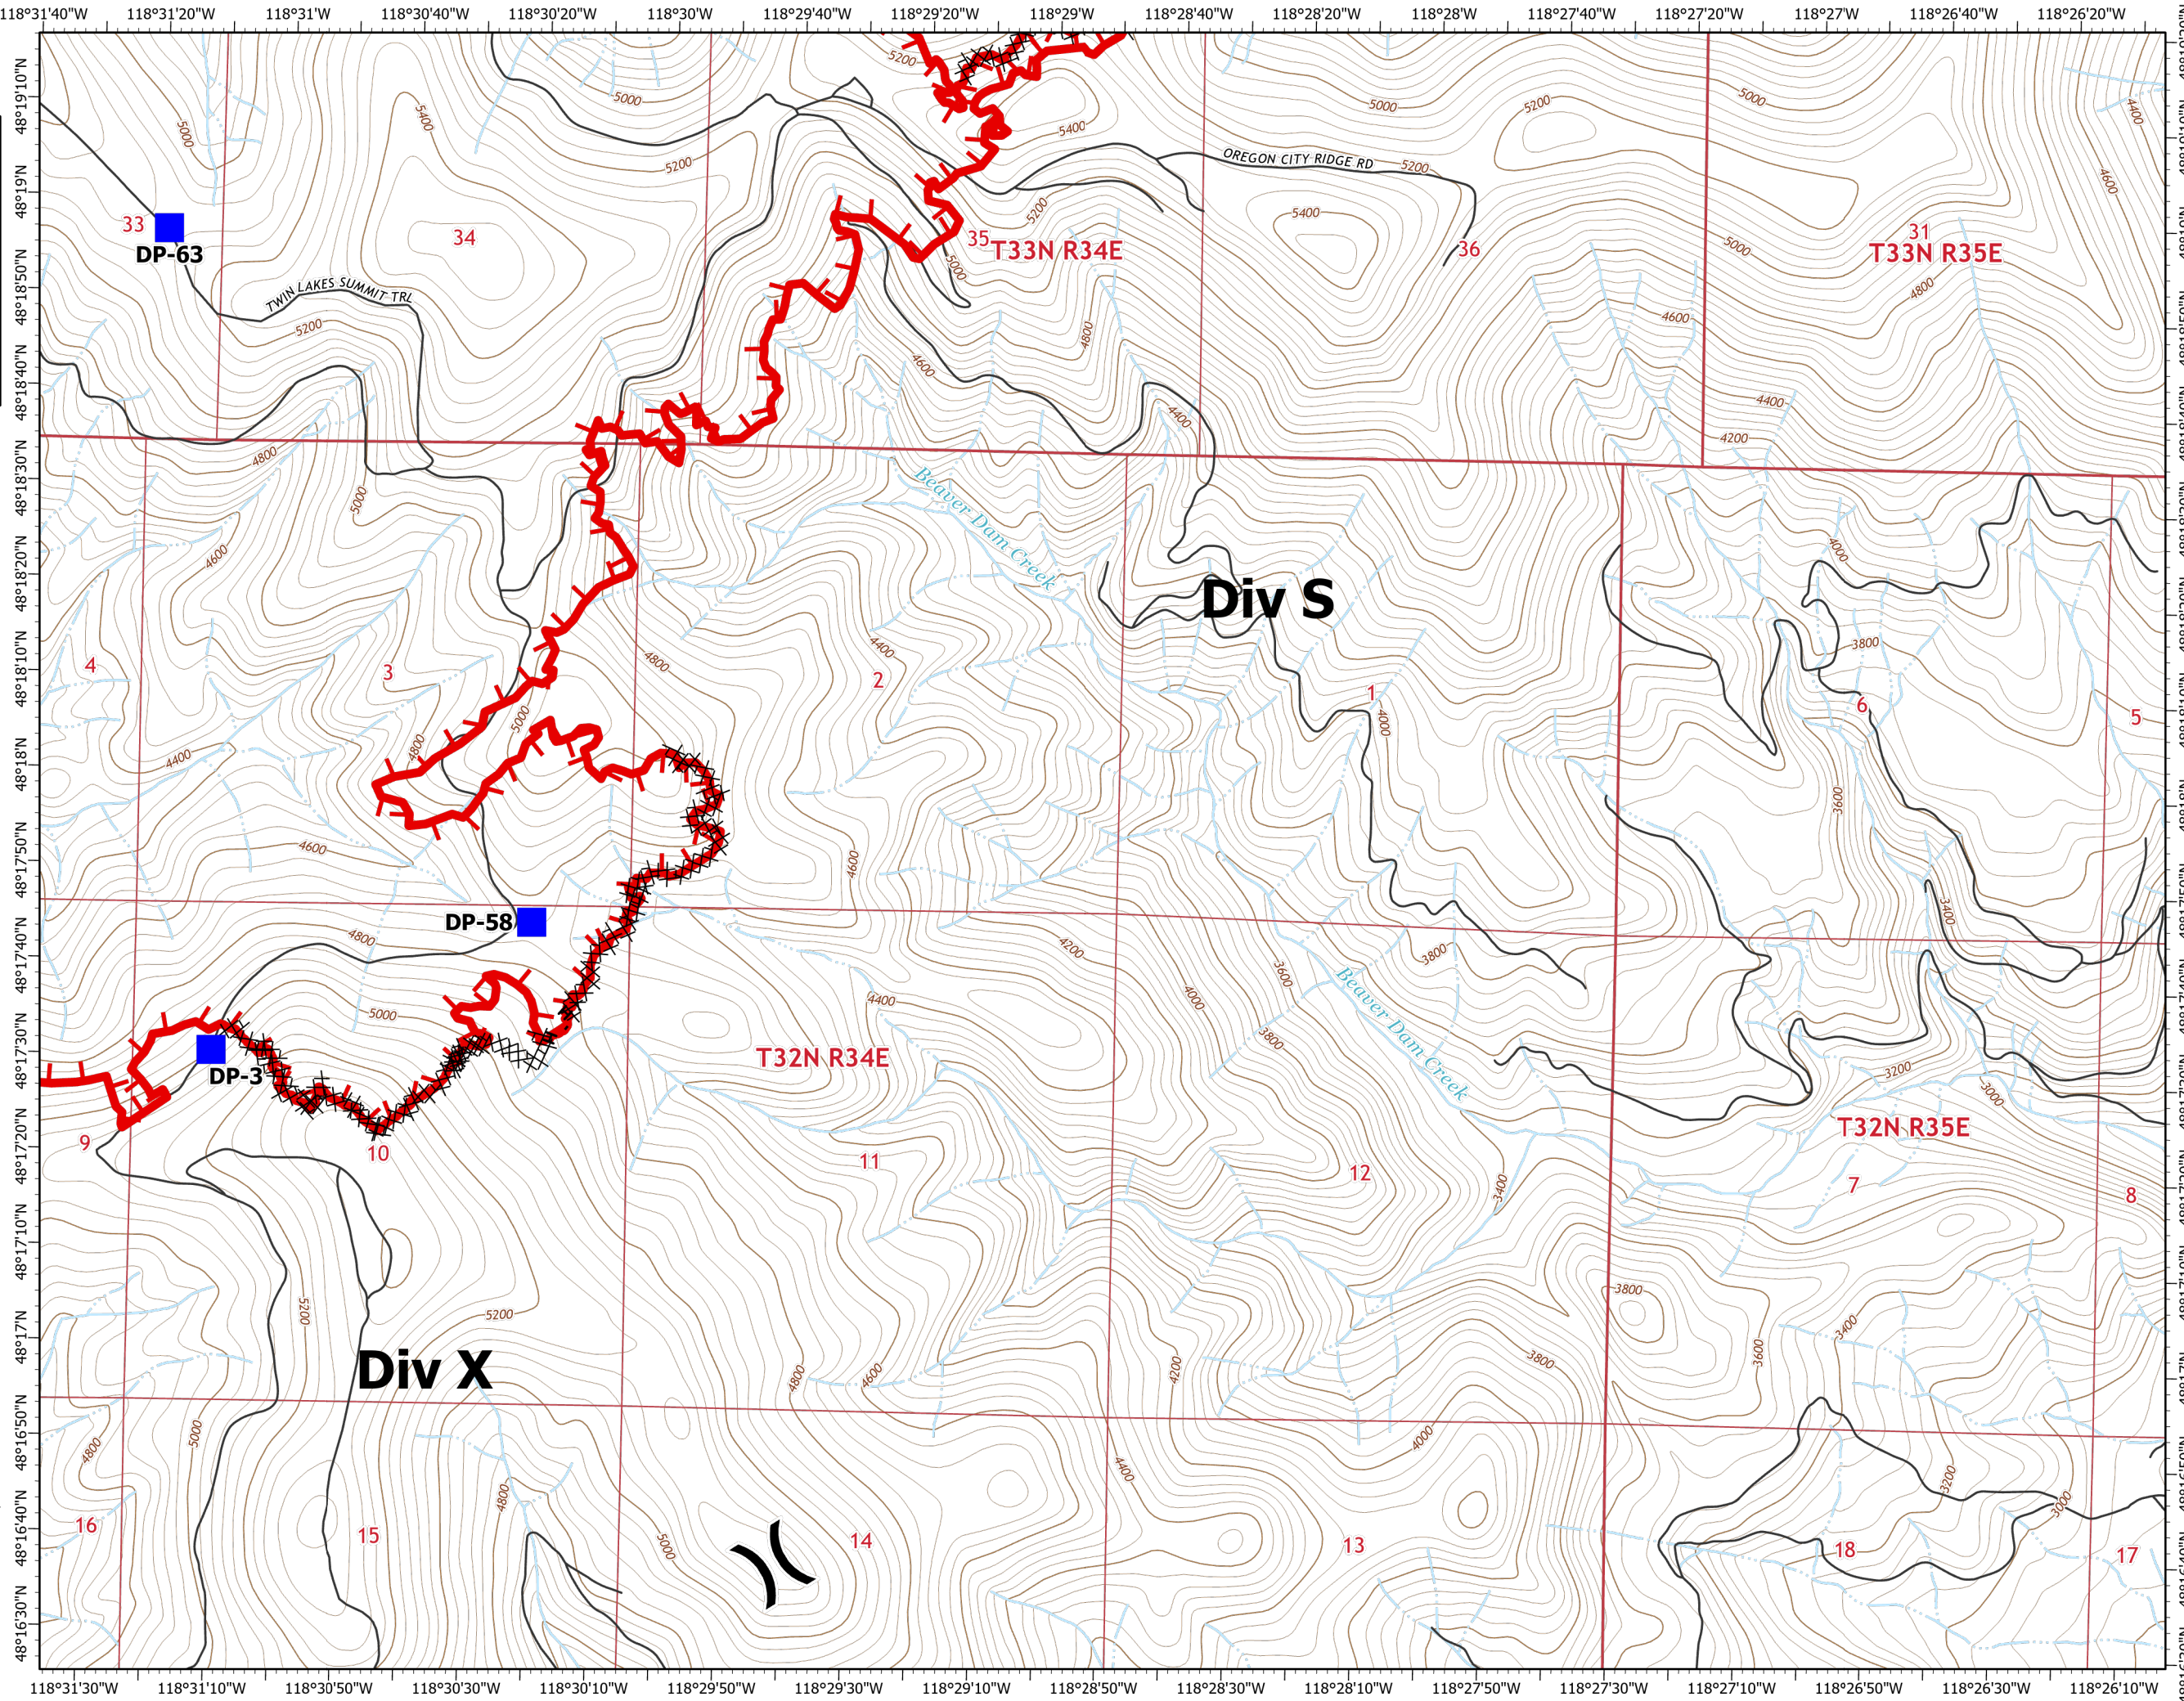

# Summit Trail

Page Page 1 of 4

- Division Break
- Drop Point
- Completed Dozer Line
- Fire Edge
- State or Territory
- Local Road
- 4WD
- County or Equivalent

Miles

1:24,000

Name: NAD 1983 UTM Zone 11N

# Summit Trail

Page Page 2 of 4

- Drop Point
- Completed Dozer Line
- Fire Edge
- State or Territory
- Local Road
- 4WD
- County or Equivalent

Miles

1:24,000

Name: NAD 1983 UTM Zone 11N

# Summit Trail

Page Page 3 of 4

-  Division Break
-  Drop Point
-  Completed Dozer Line
-  Completed Hand Line
-  Fire Edge
-  State or Territory
-  Local Road
-  County or Equivalent

Miles

1:24,000

Name: NAD 1983 UTM Zone 11N

# Summit Trail

Page Page 4 of 4

- Helispot
- Division Break
- Drop Point
- Completed Dozer Line
- Completed Hand Line
- Fire Edge
- State or Territory
- Local Road
- 4WD
- County or Equivalent

Name: NAD 1983 UTM Zone 11N