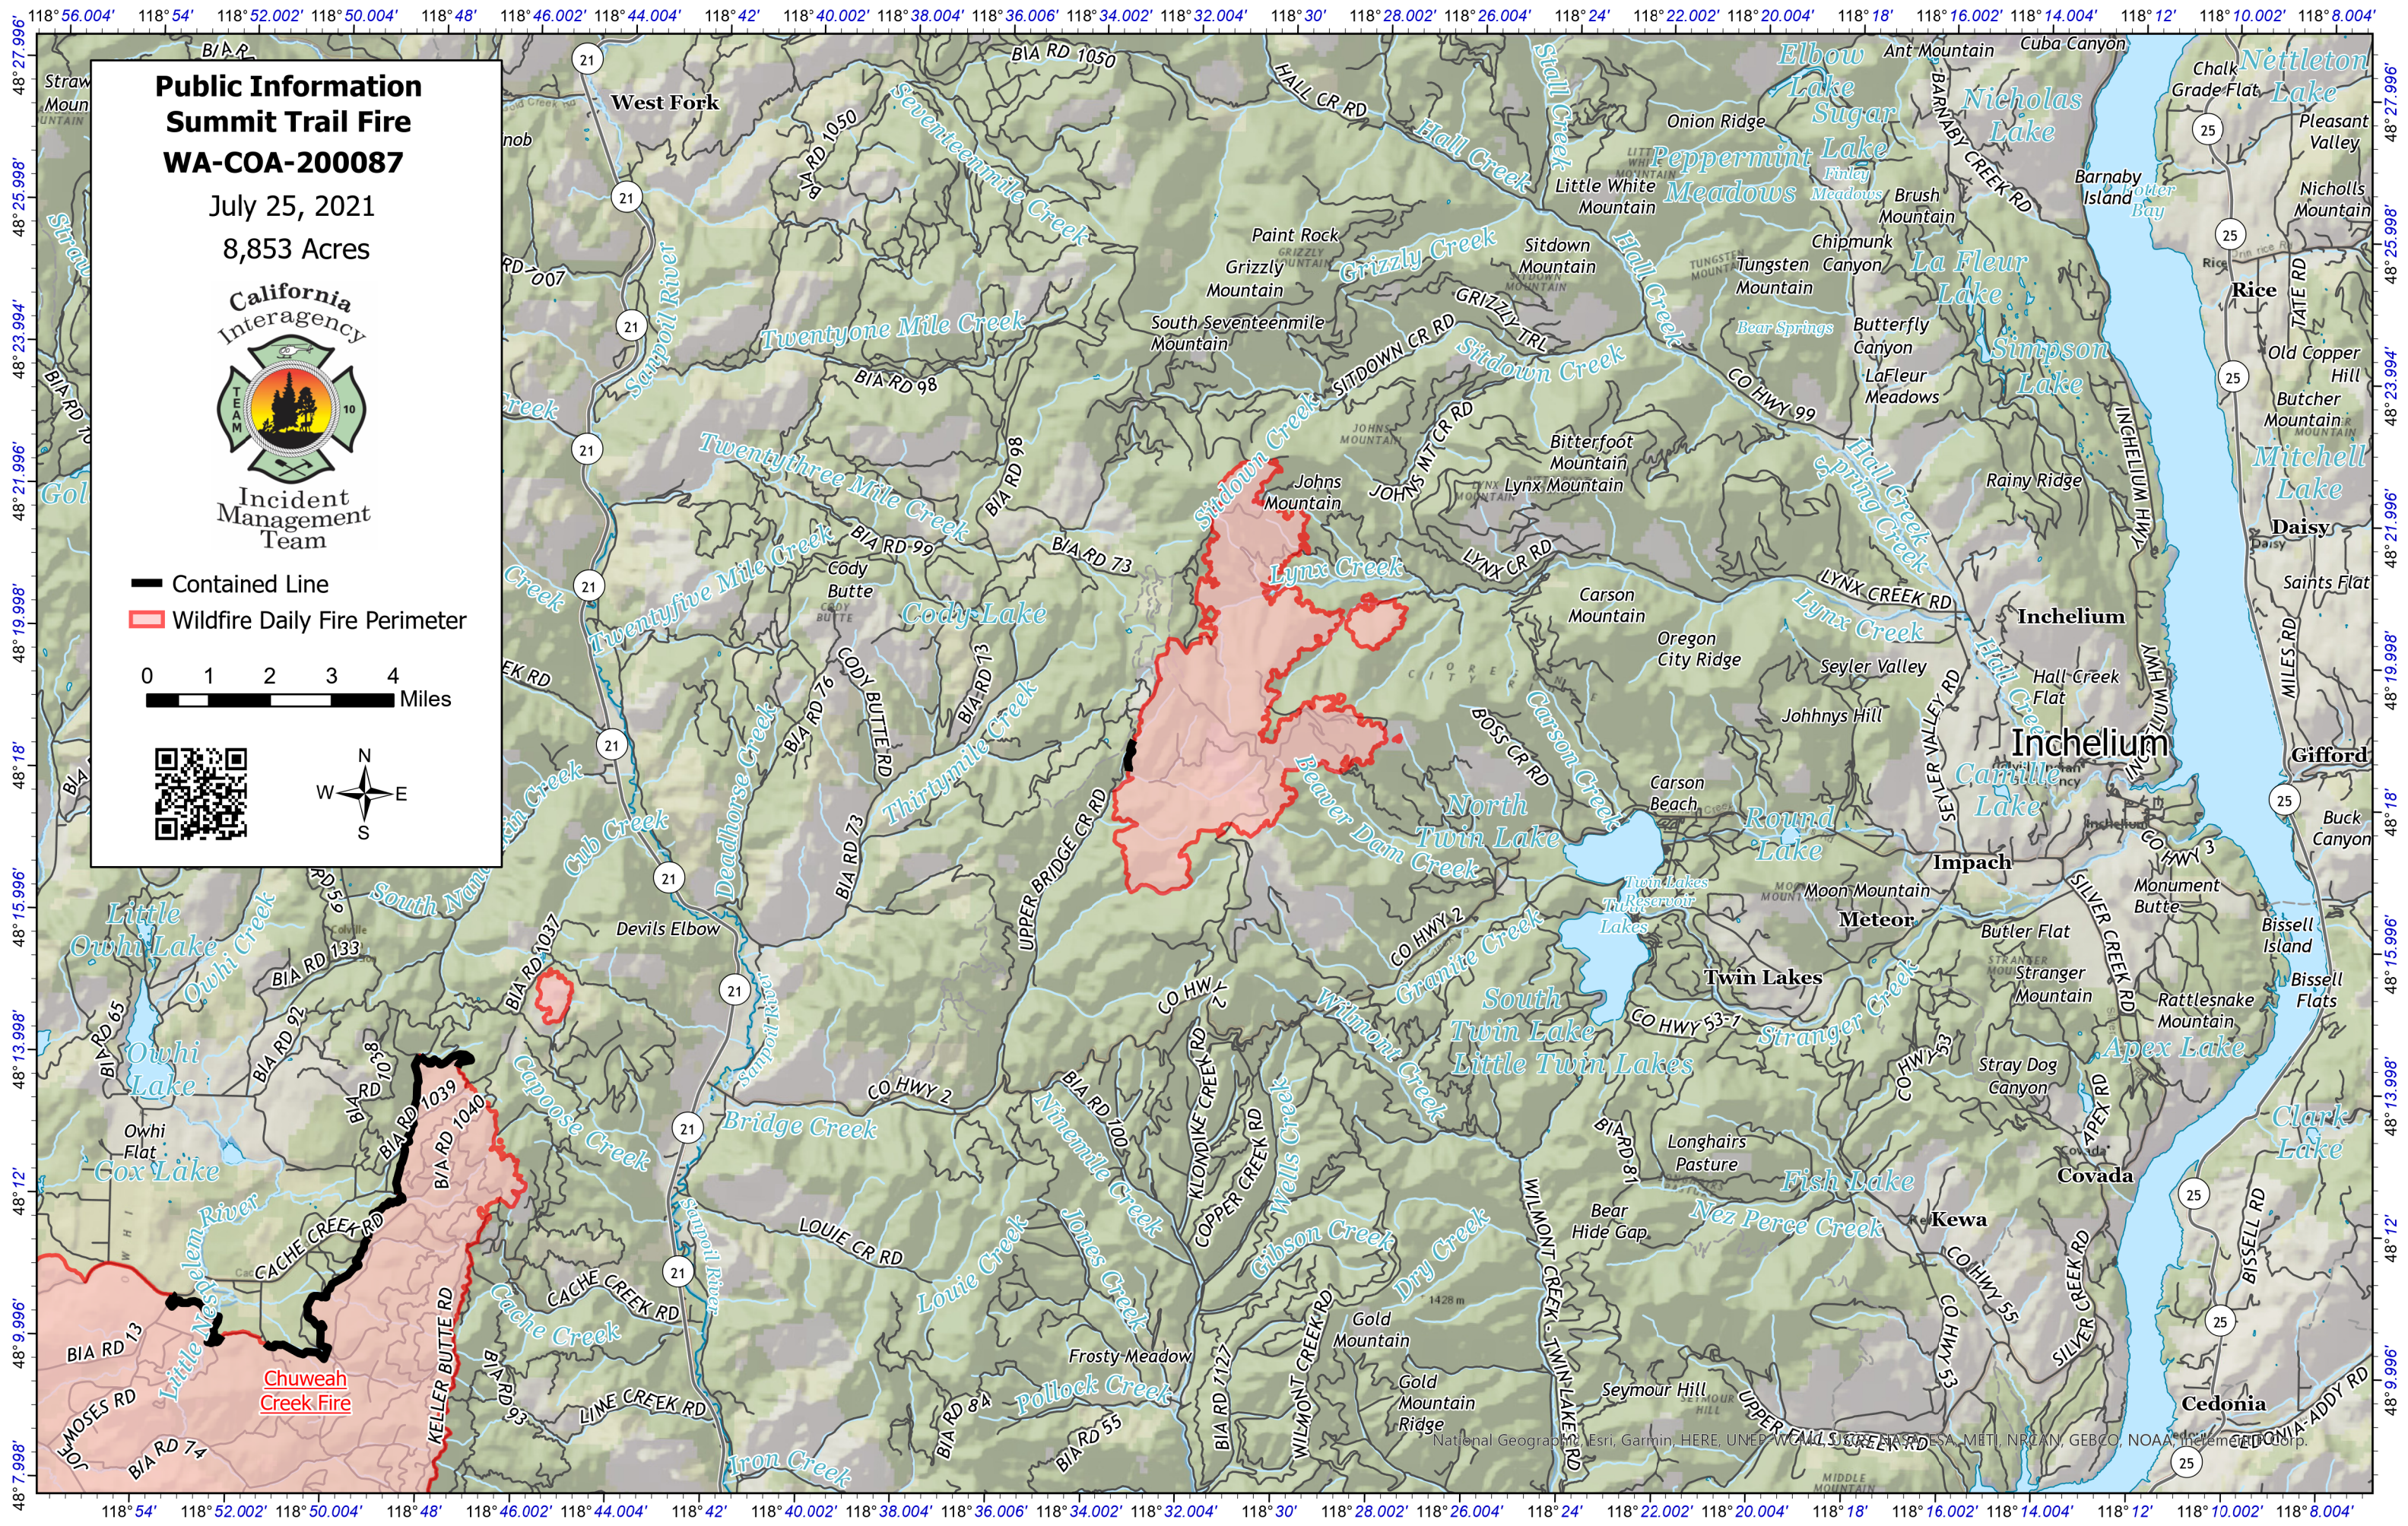

Public Information Summit Trail Fire WA-COA-200087

July 25, 2021
8,853 Acres

Incident Management Team

- Contained Line
- ▭ Wildfire Daily Fire Perimeter

National Geographic, Esri, Garmin, HERE, UNEP-WCALES, ESA, METI, NRCAN, GEBCO, NOAA, iNaturalist, and others.