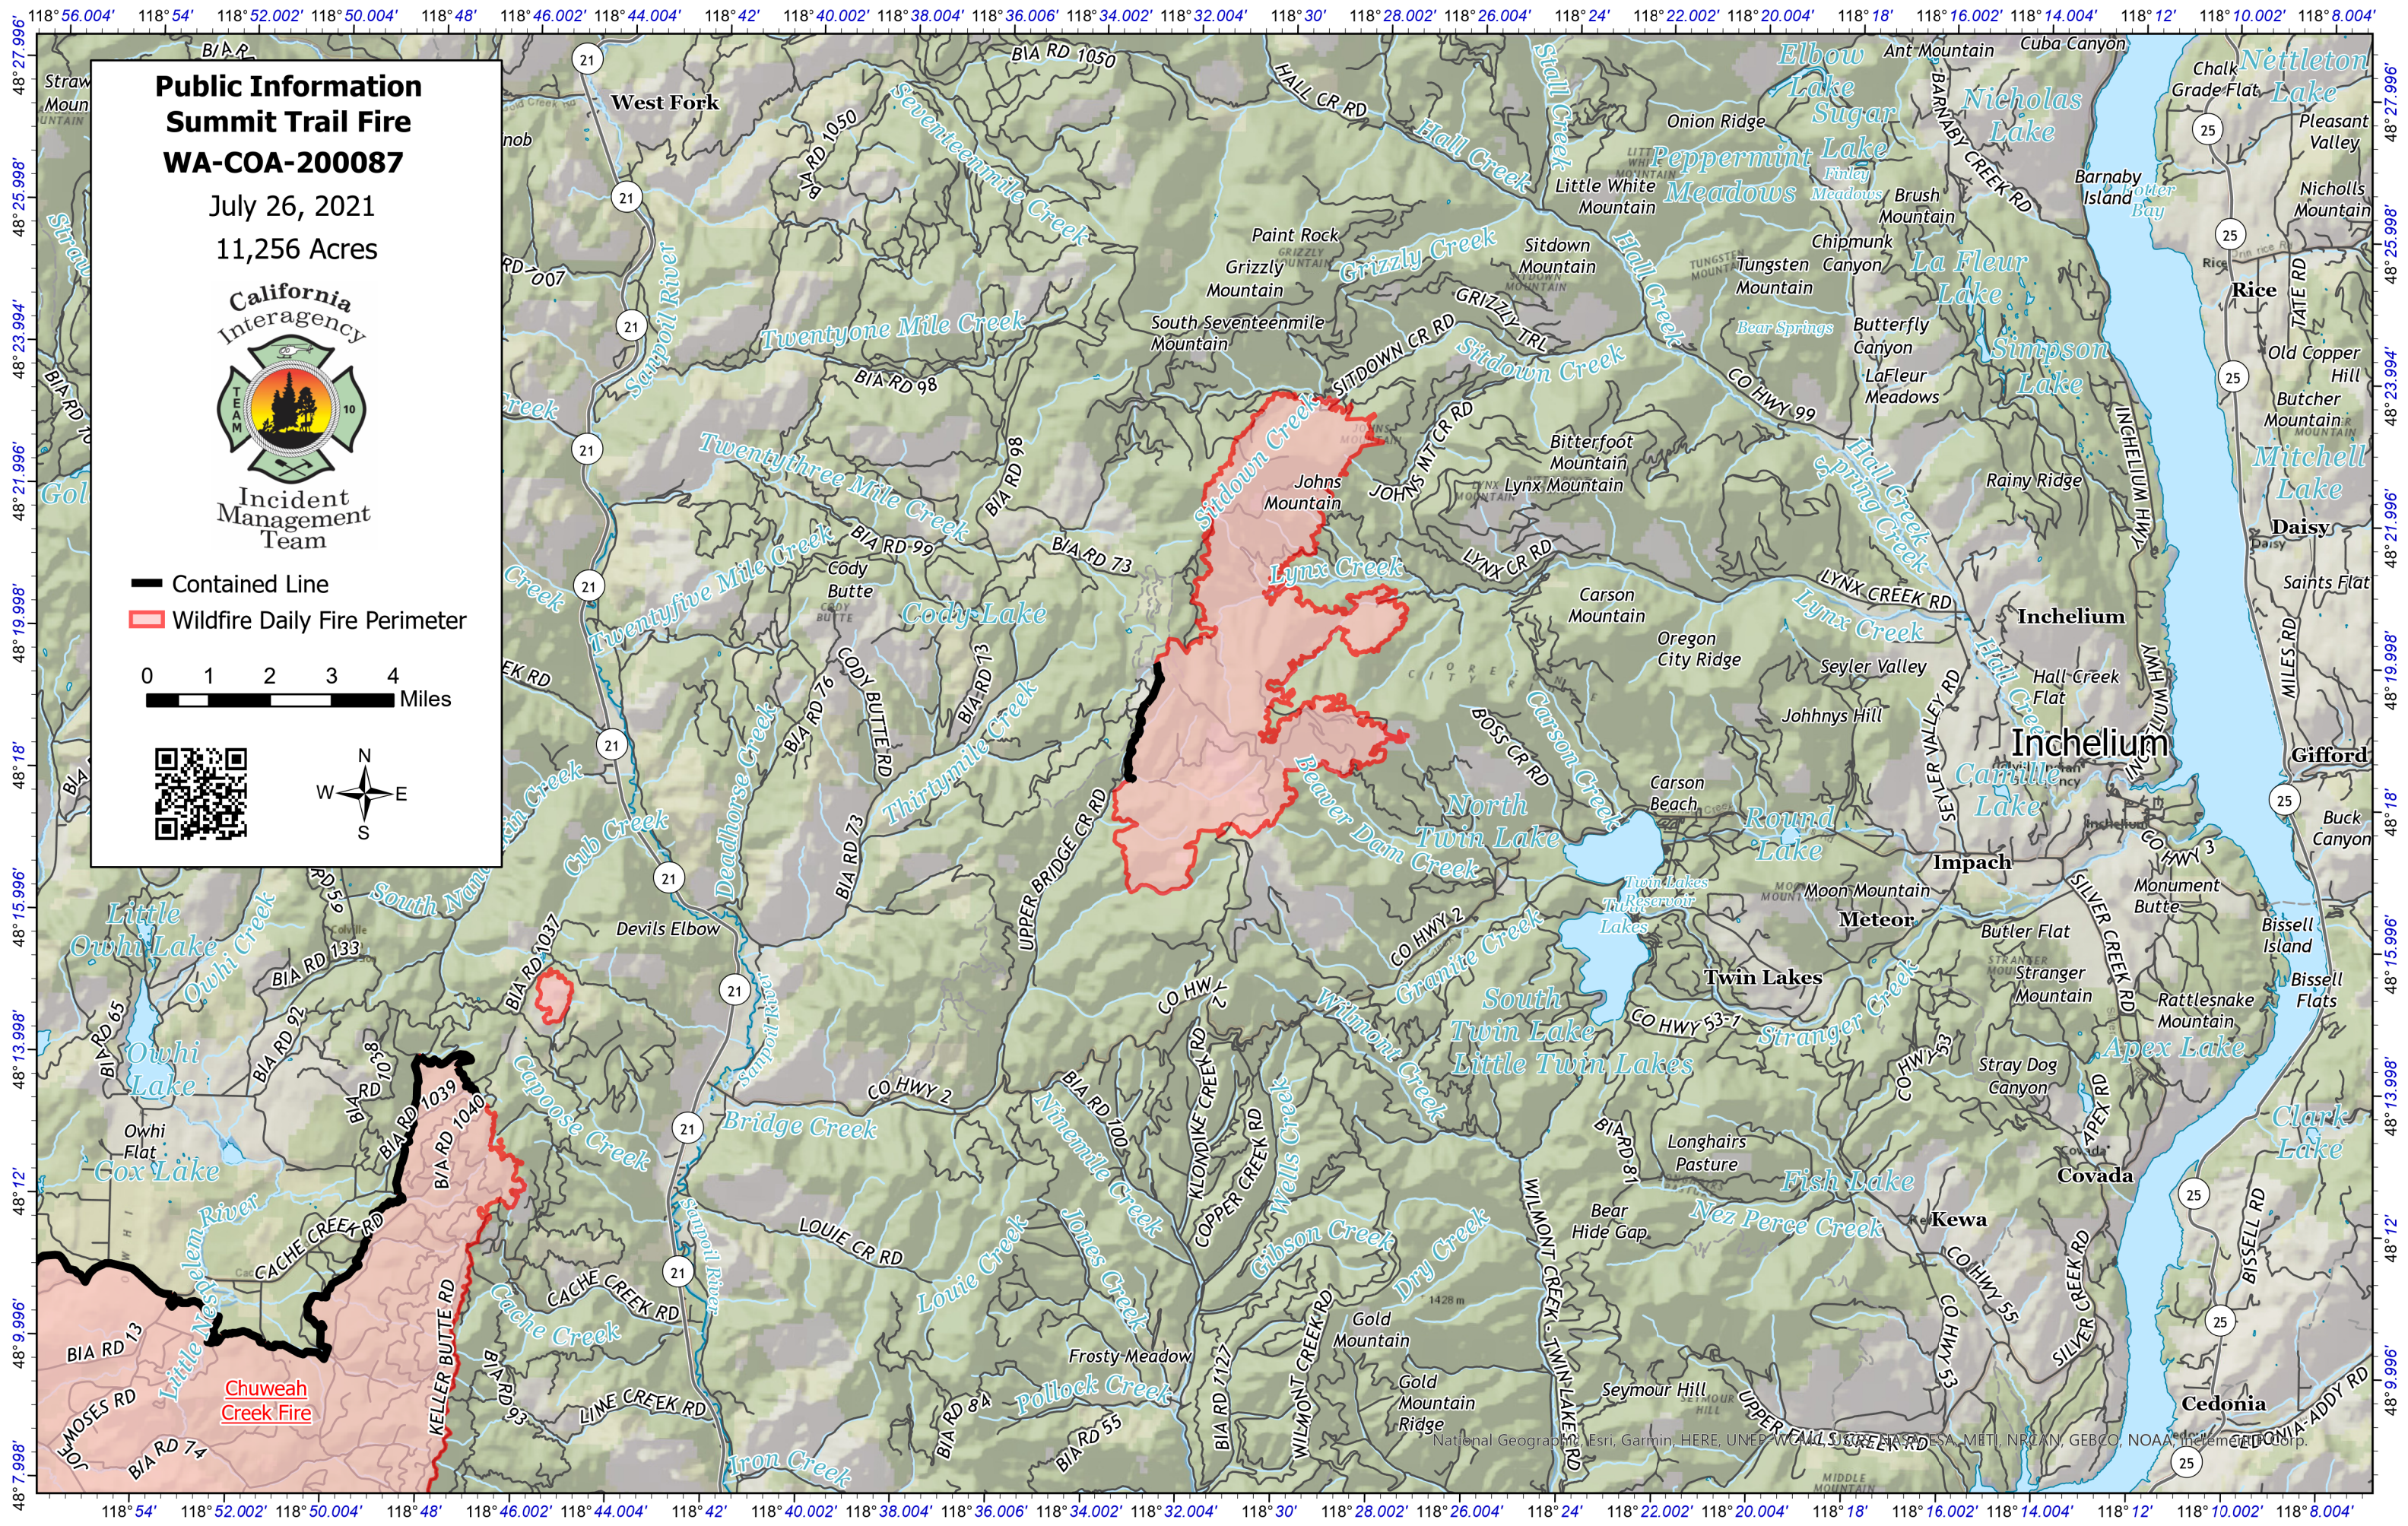

# Public Information Summit Trail Fire WA-COA-200087

July 26, 2021  
11,256 Acres

Incident Management Team

- Contained Line
- ▭ Wildfire Daily Fire Perimeter

Map data provided by National Geographic, Esri, Garmin, HERE, UNEP-WCALES, IGN, NAVTEQ, METI, NRCAN, GEBCO, NOAA, IntelMap, and Mapbox.