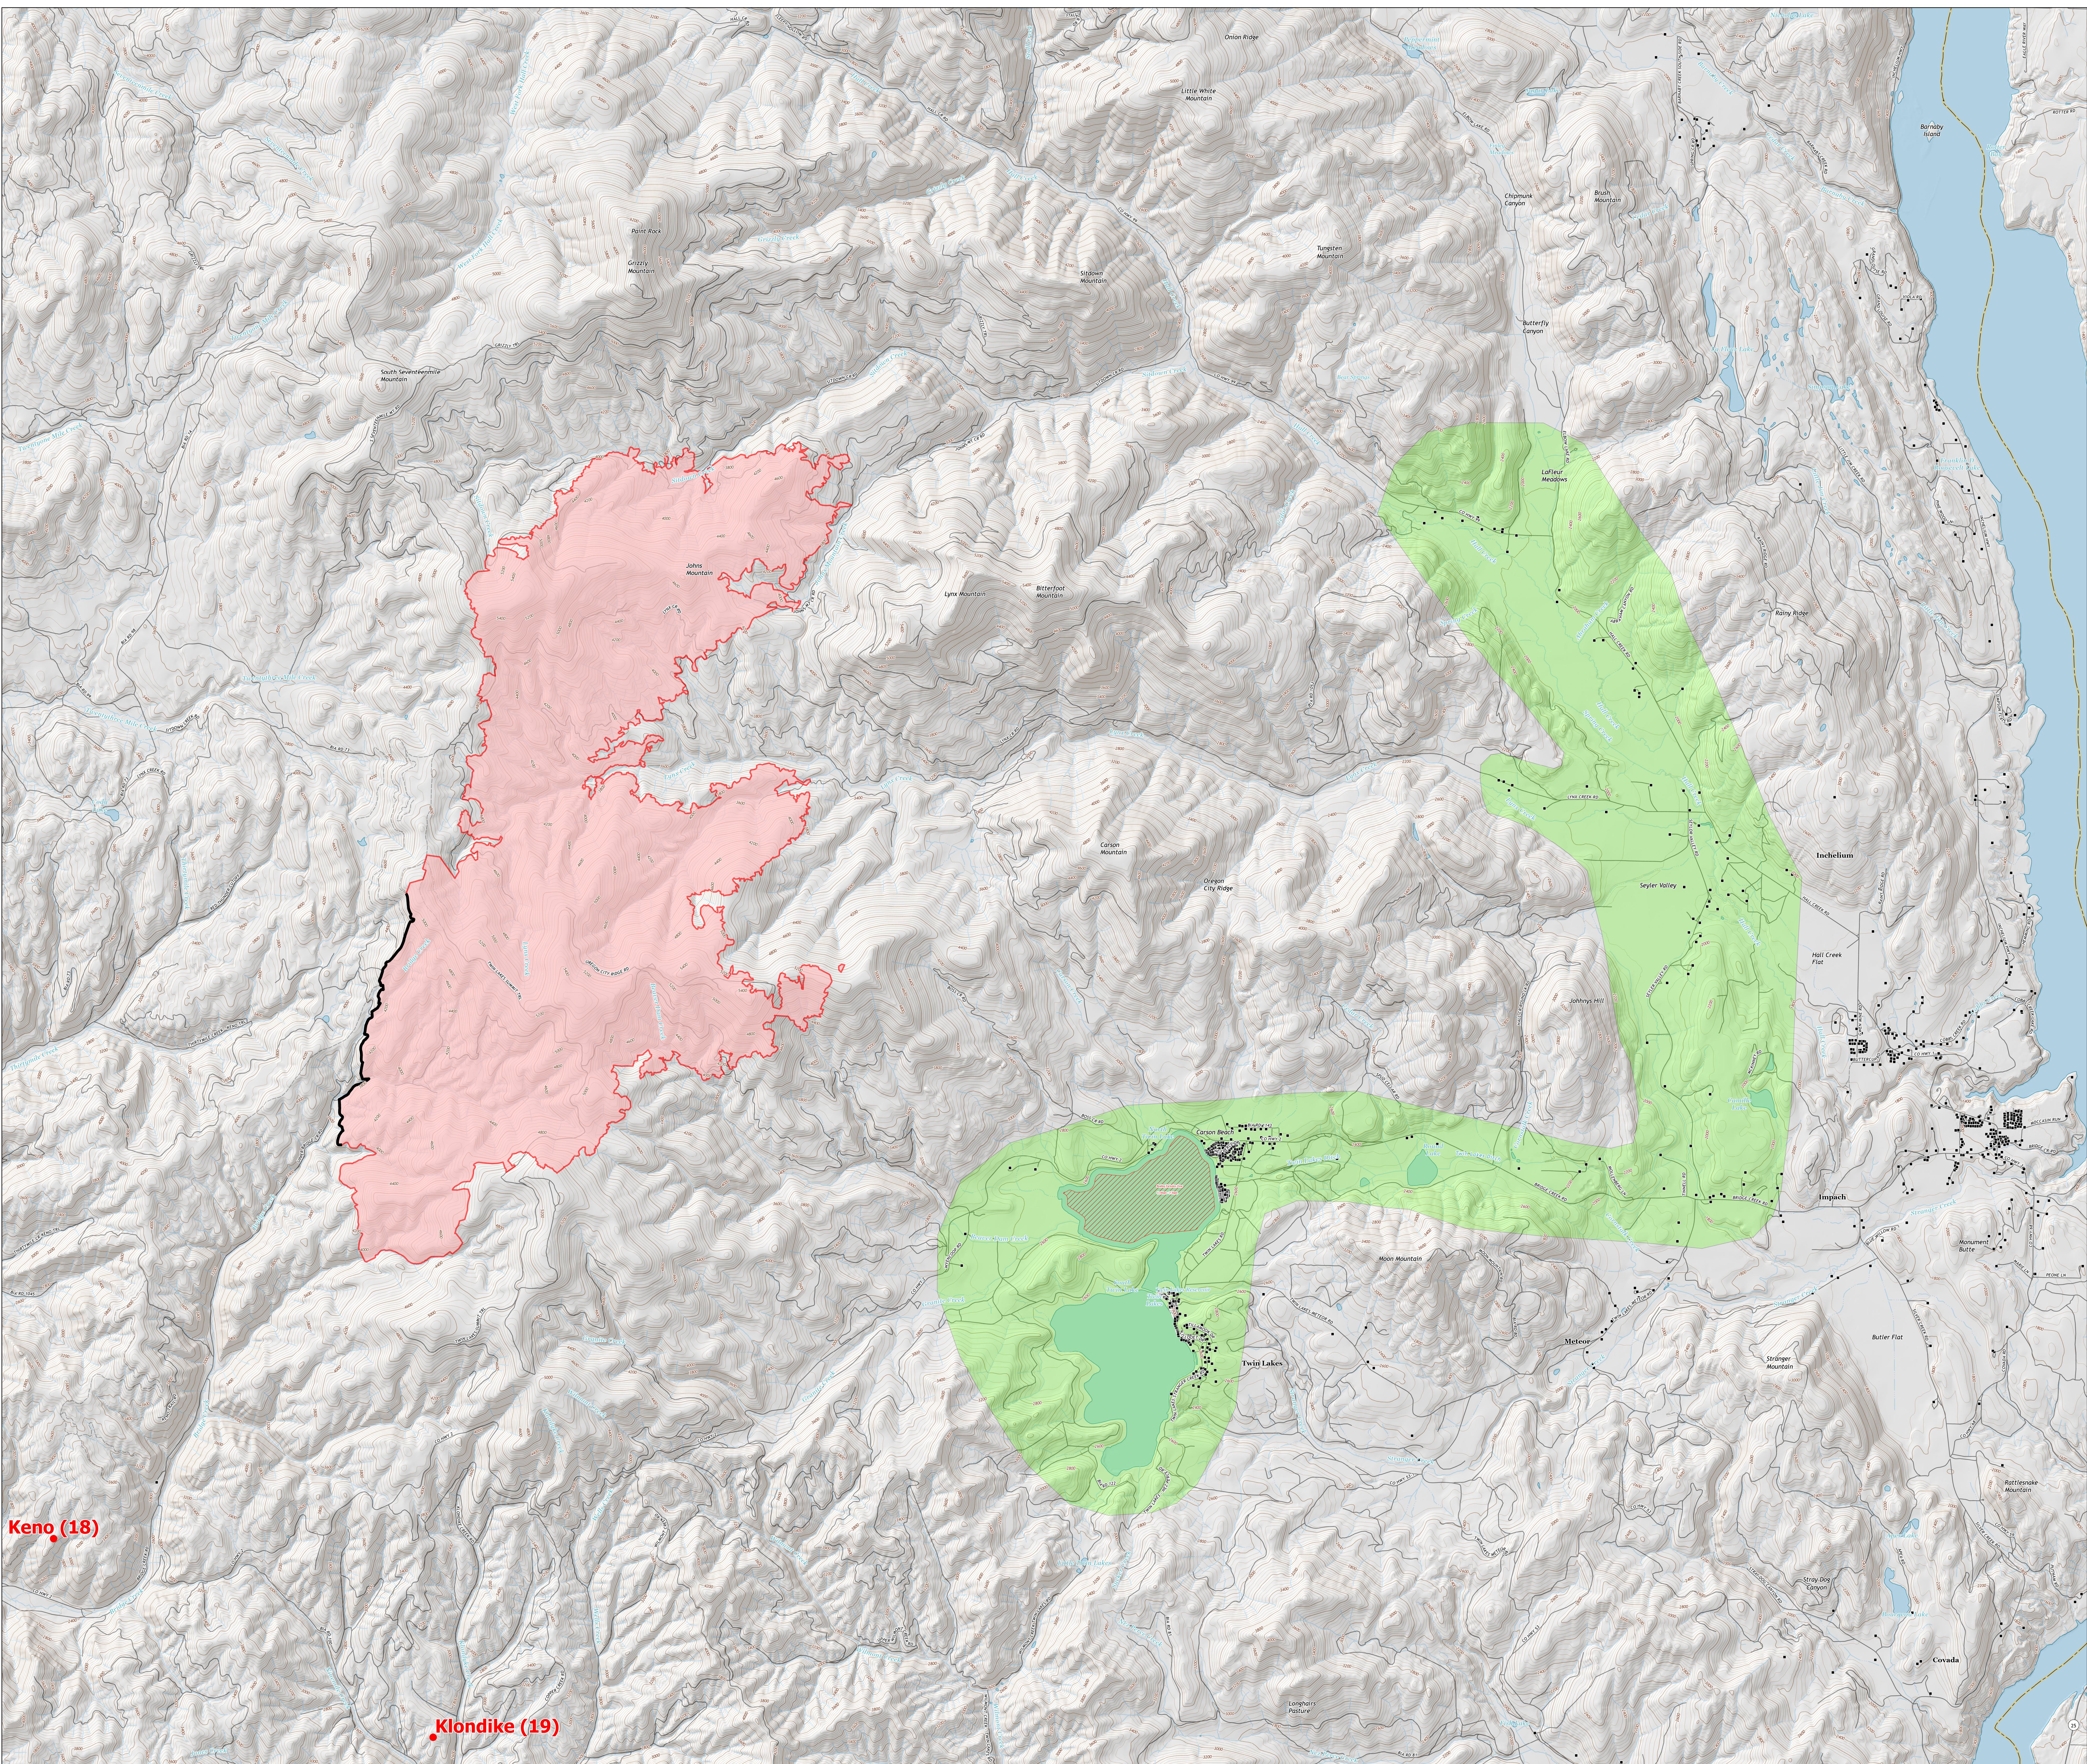

Level 1 Evacuation Advisory

WA-COA-200087
July 27, 2021

13767 acres on 07/26/2021 at 2100

- Boating Exclusion Zone
- Evacuation Zone
- Contained Line
- Wildfire Daily Fire Perimeter
- Local Connector
- Local Road
- 4WD

Keno (18)

Klondike (19)

0 1 2 Miles

1:32,184

NAD 1983 UTM Zone 11N