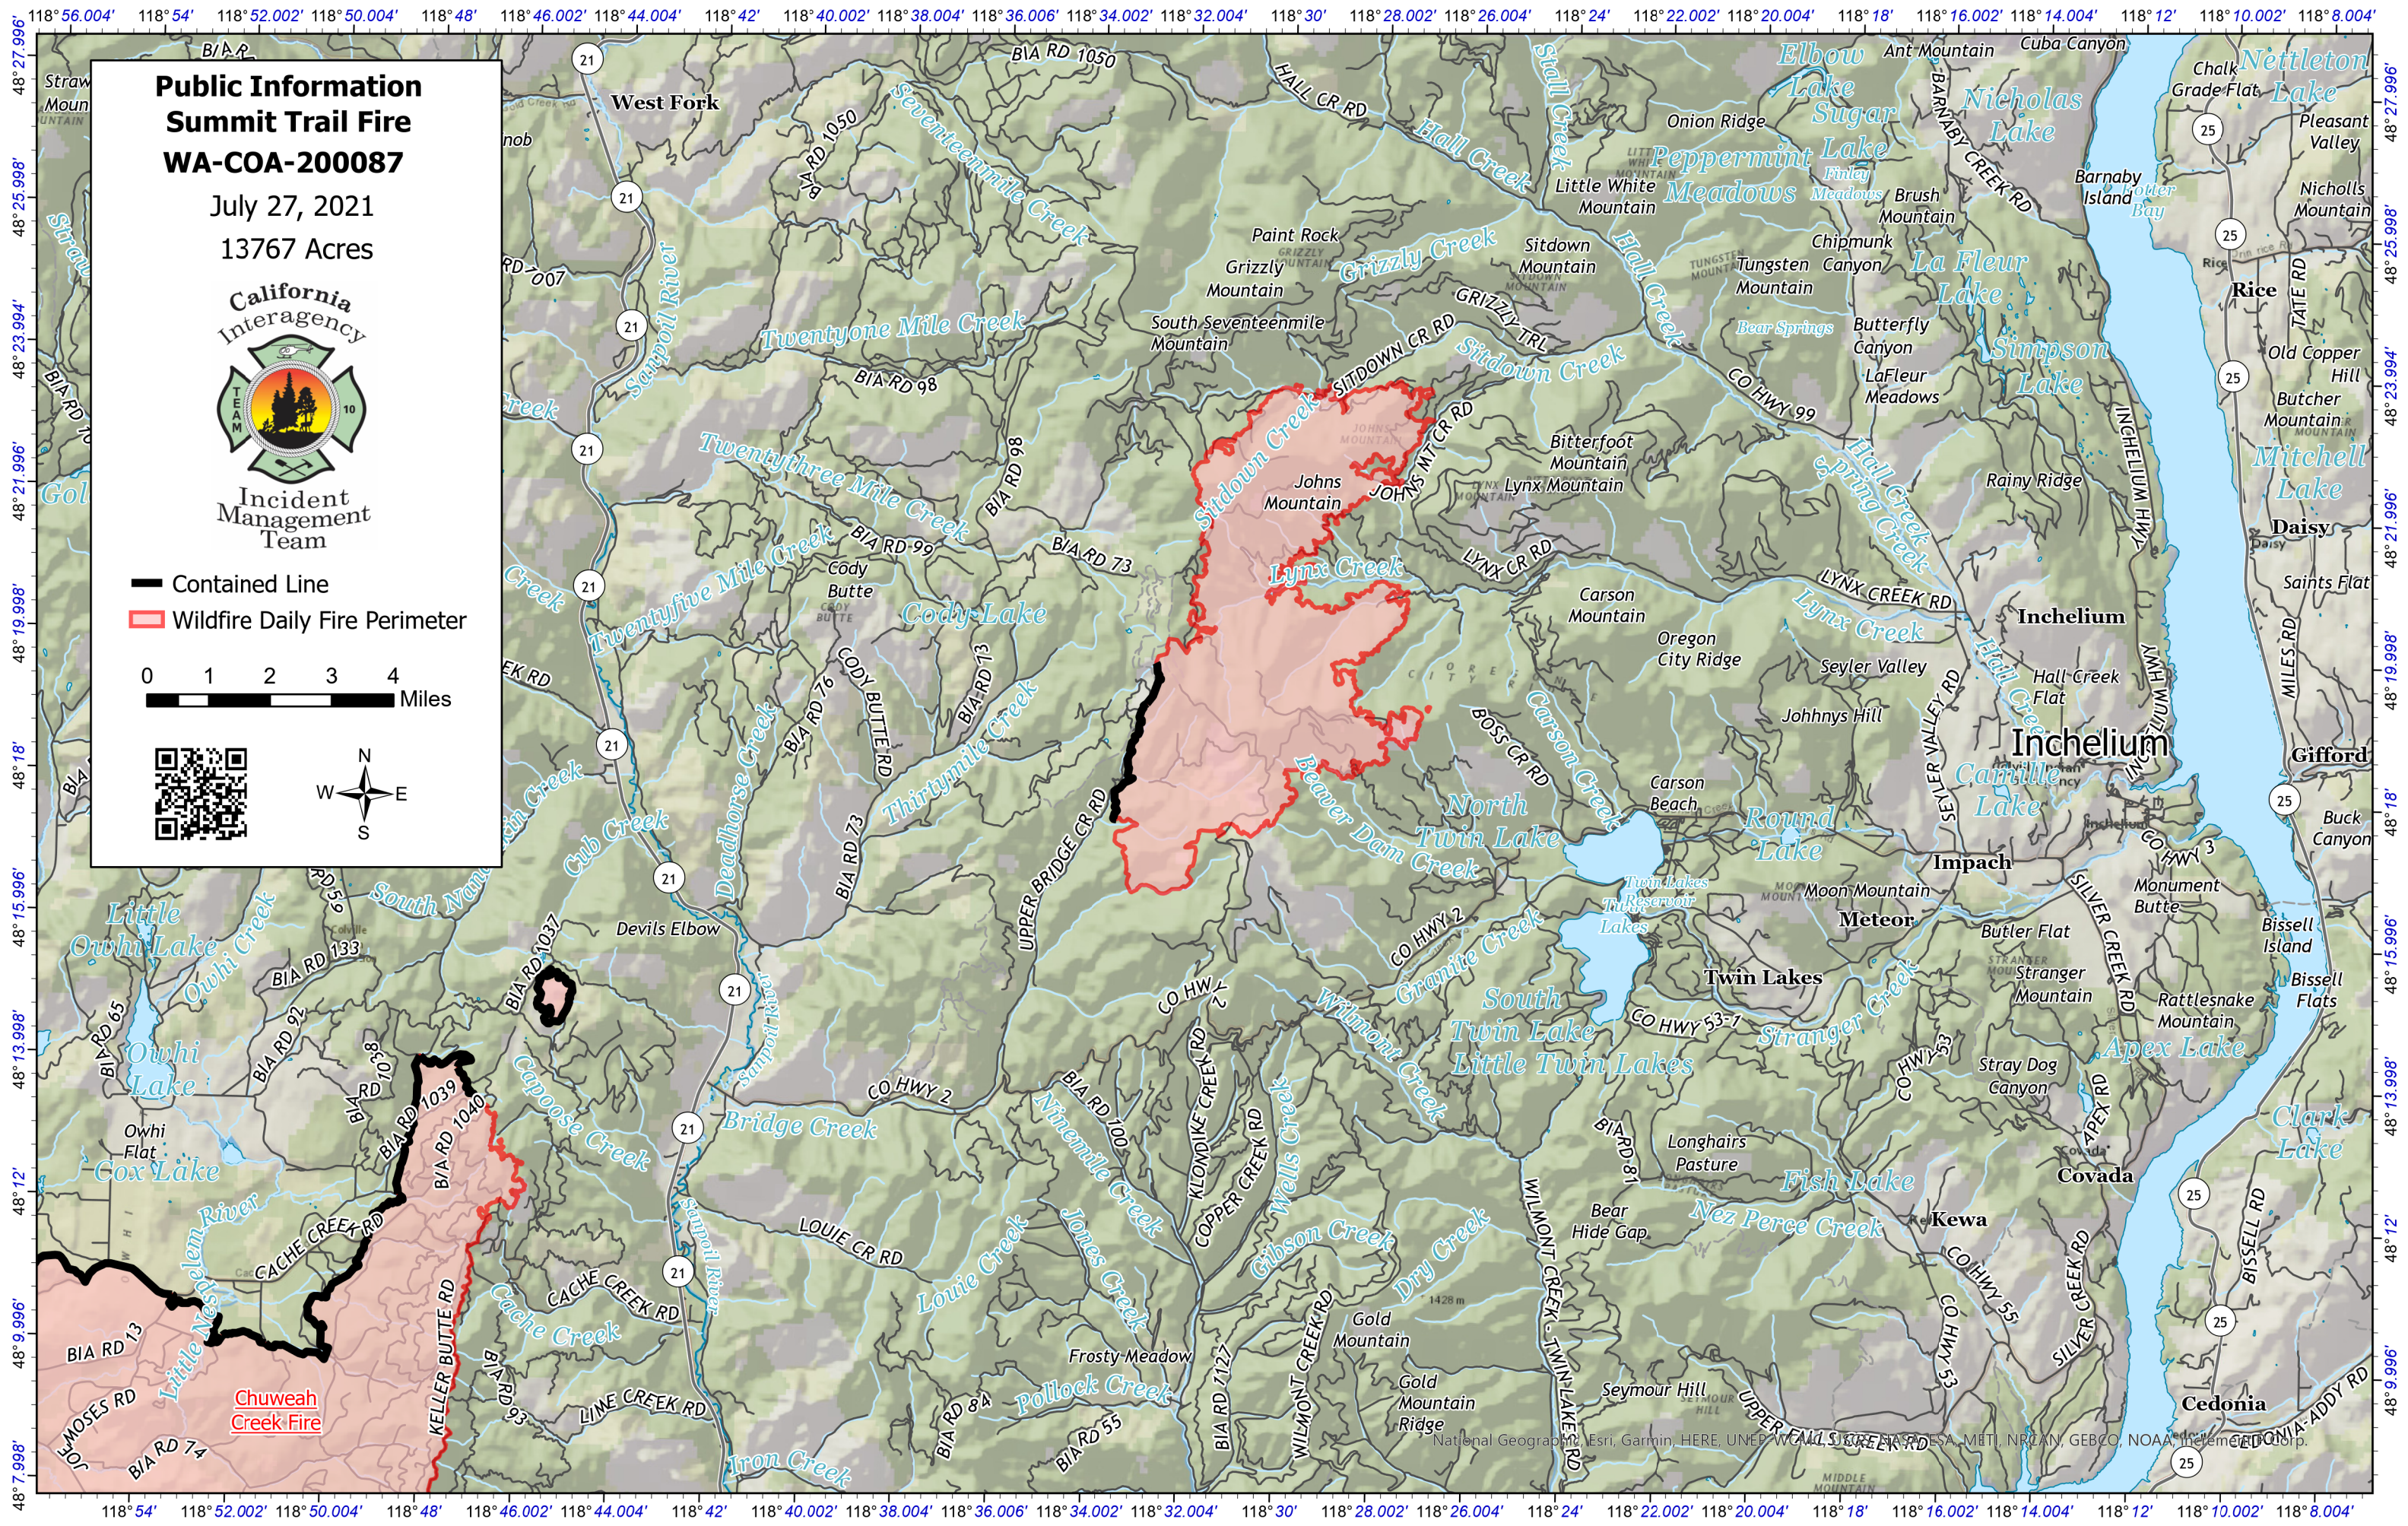

**Public Information
Summit Trail Fire
WA-COA-200087**

July 27, 2021
13767 Acres

Incident Management Team

- Contained Line
- Wildfire Daily Fire Perimeter

Map data provided by National Geographic, Esri, Garmin, HERE, UNEP-WCALES, IGN, METI, NRCAN, GEBCO, NOAA, and the OpenStreetMap community.