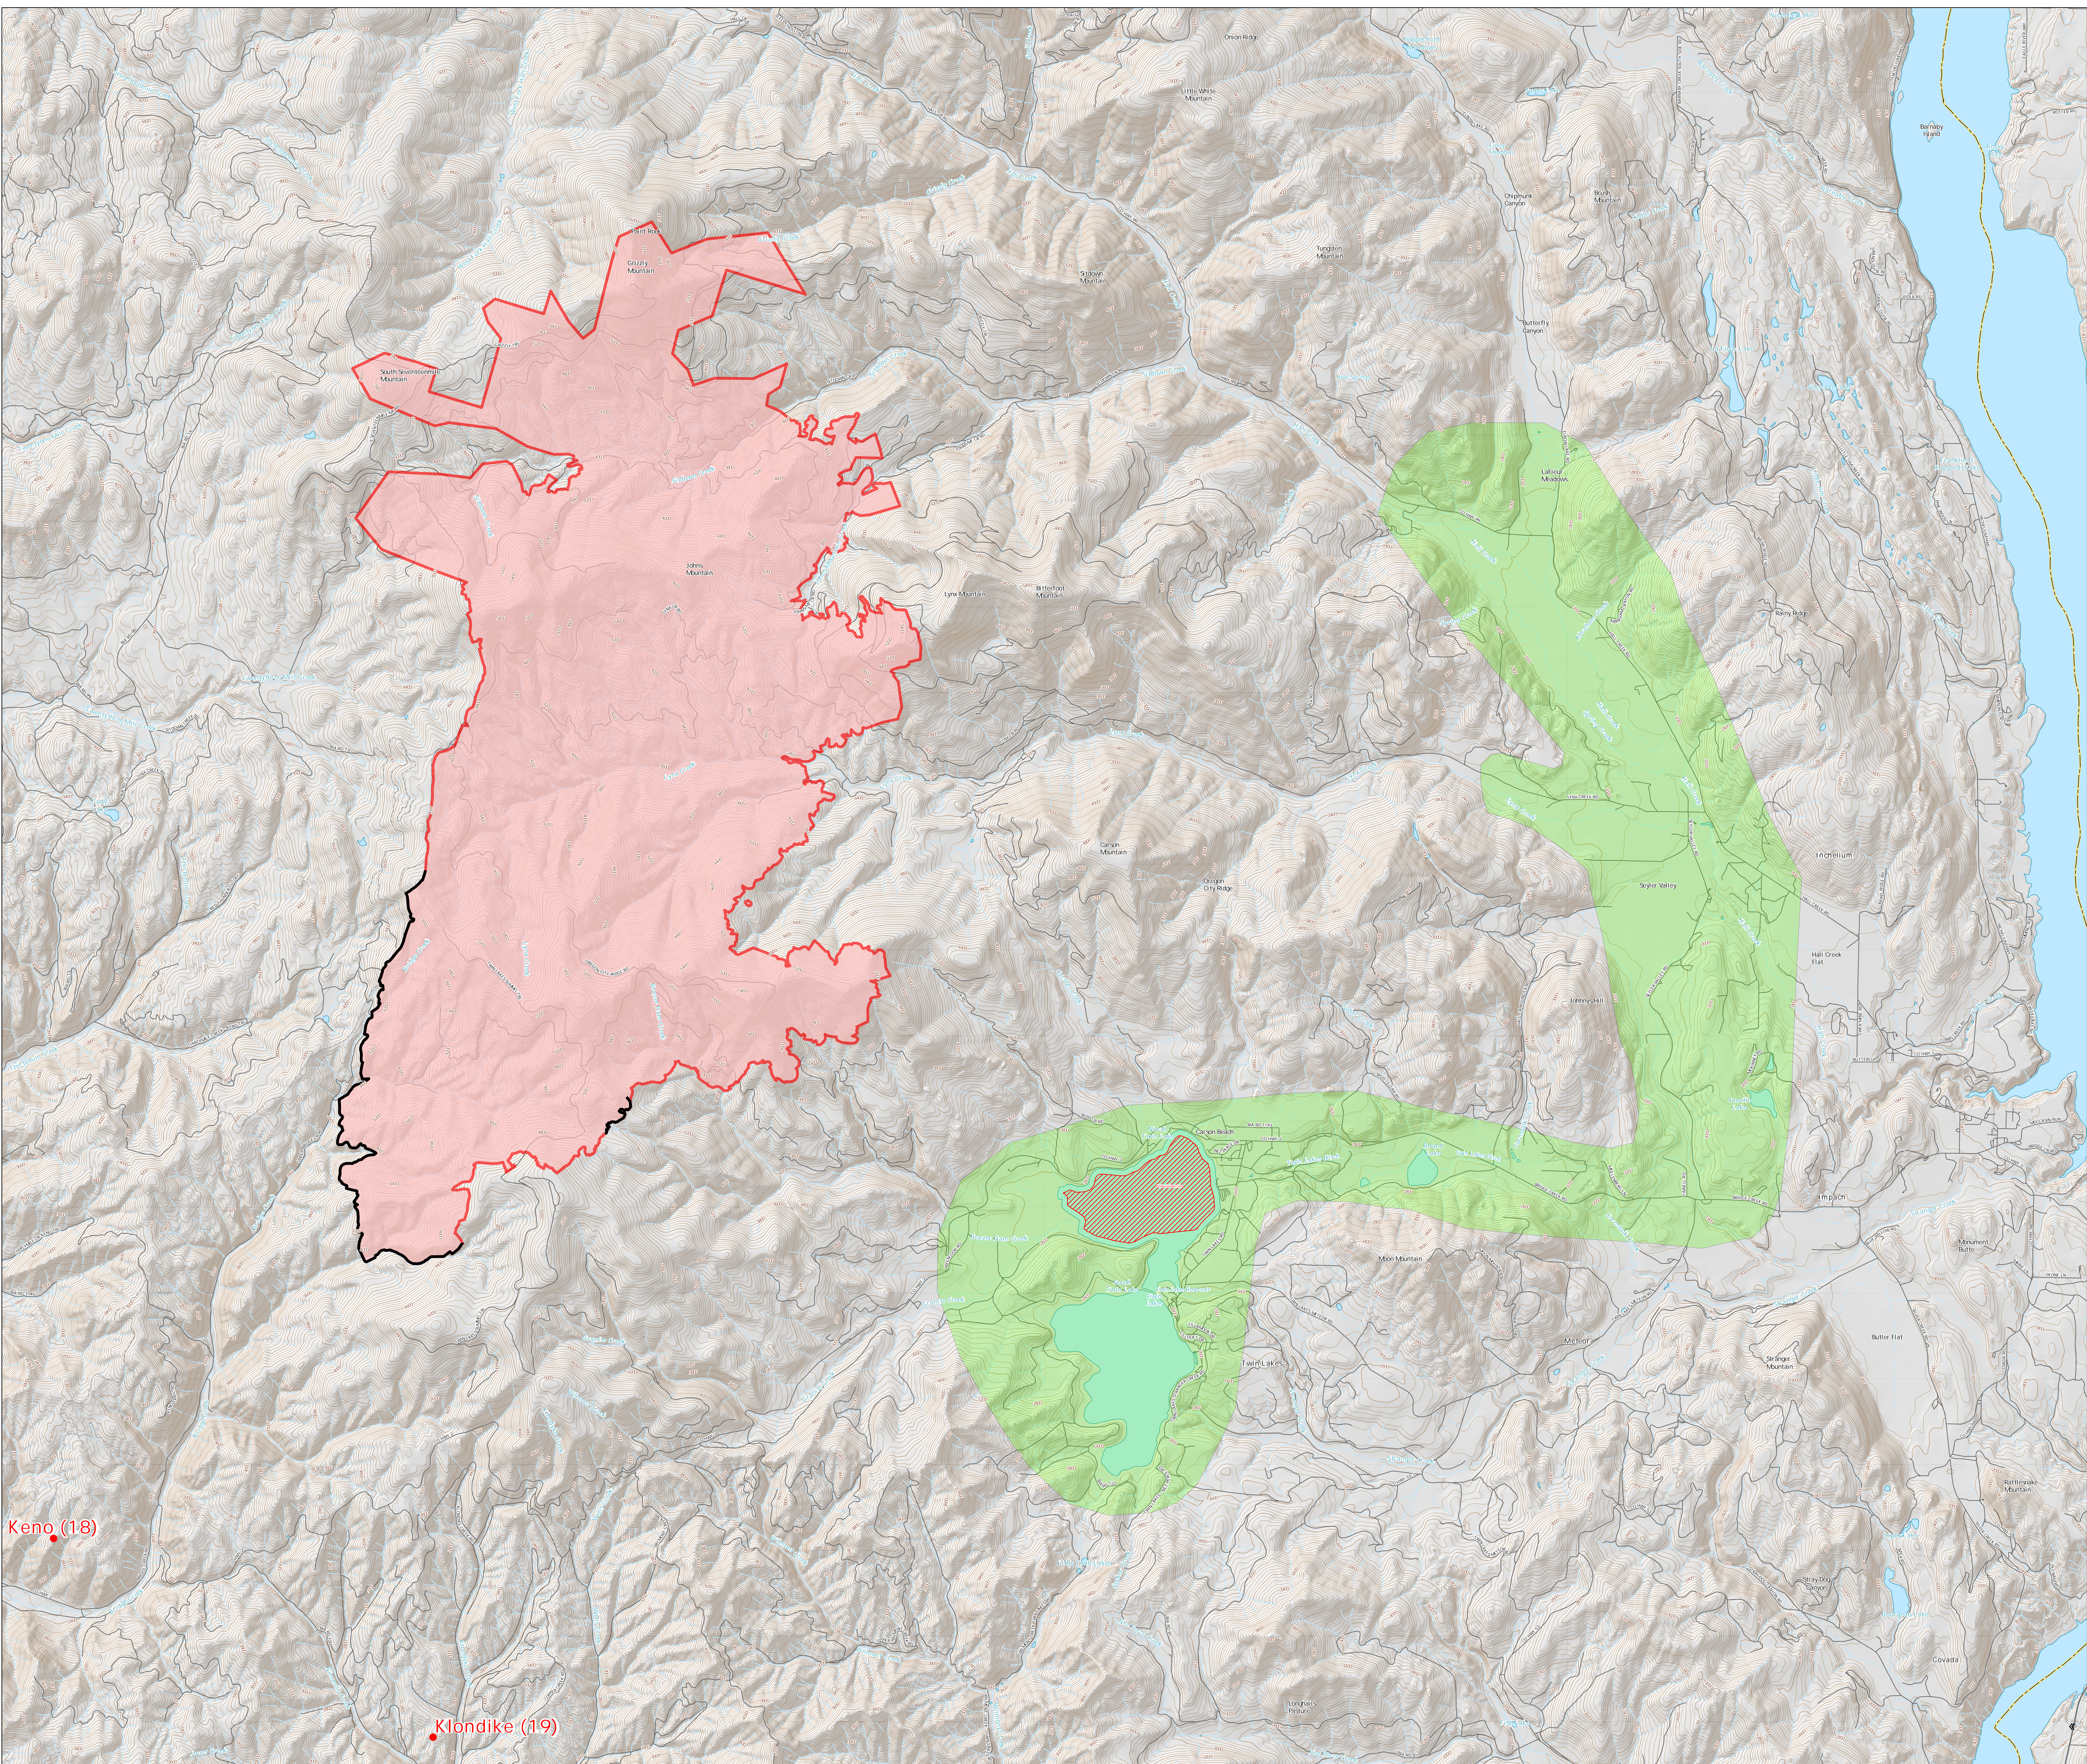

# Level 1 Evacuation Advisory

WA-COA-200087  
August 2, 2021

22,305 acres on 08/01/2021 at 1944

- Boating Exclusion Zone
- Evacuation Zone
- Contained Line
- Wildfire Daily Fire Perimeter
- Local Connector
- Local Road
- 4WD

1:32,184

NAD 1983 UTM Zone 11N

Keno (18)

Klondike (19)