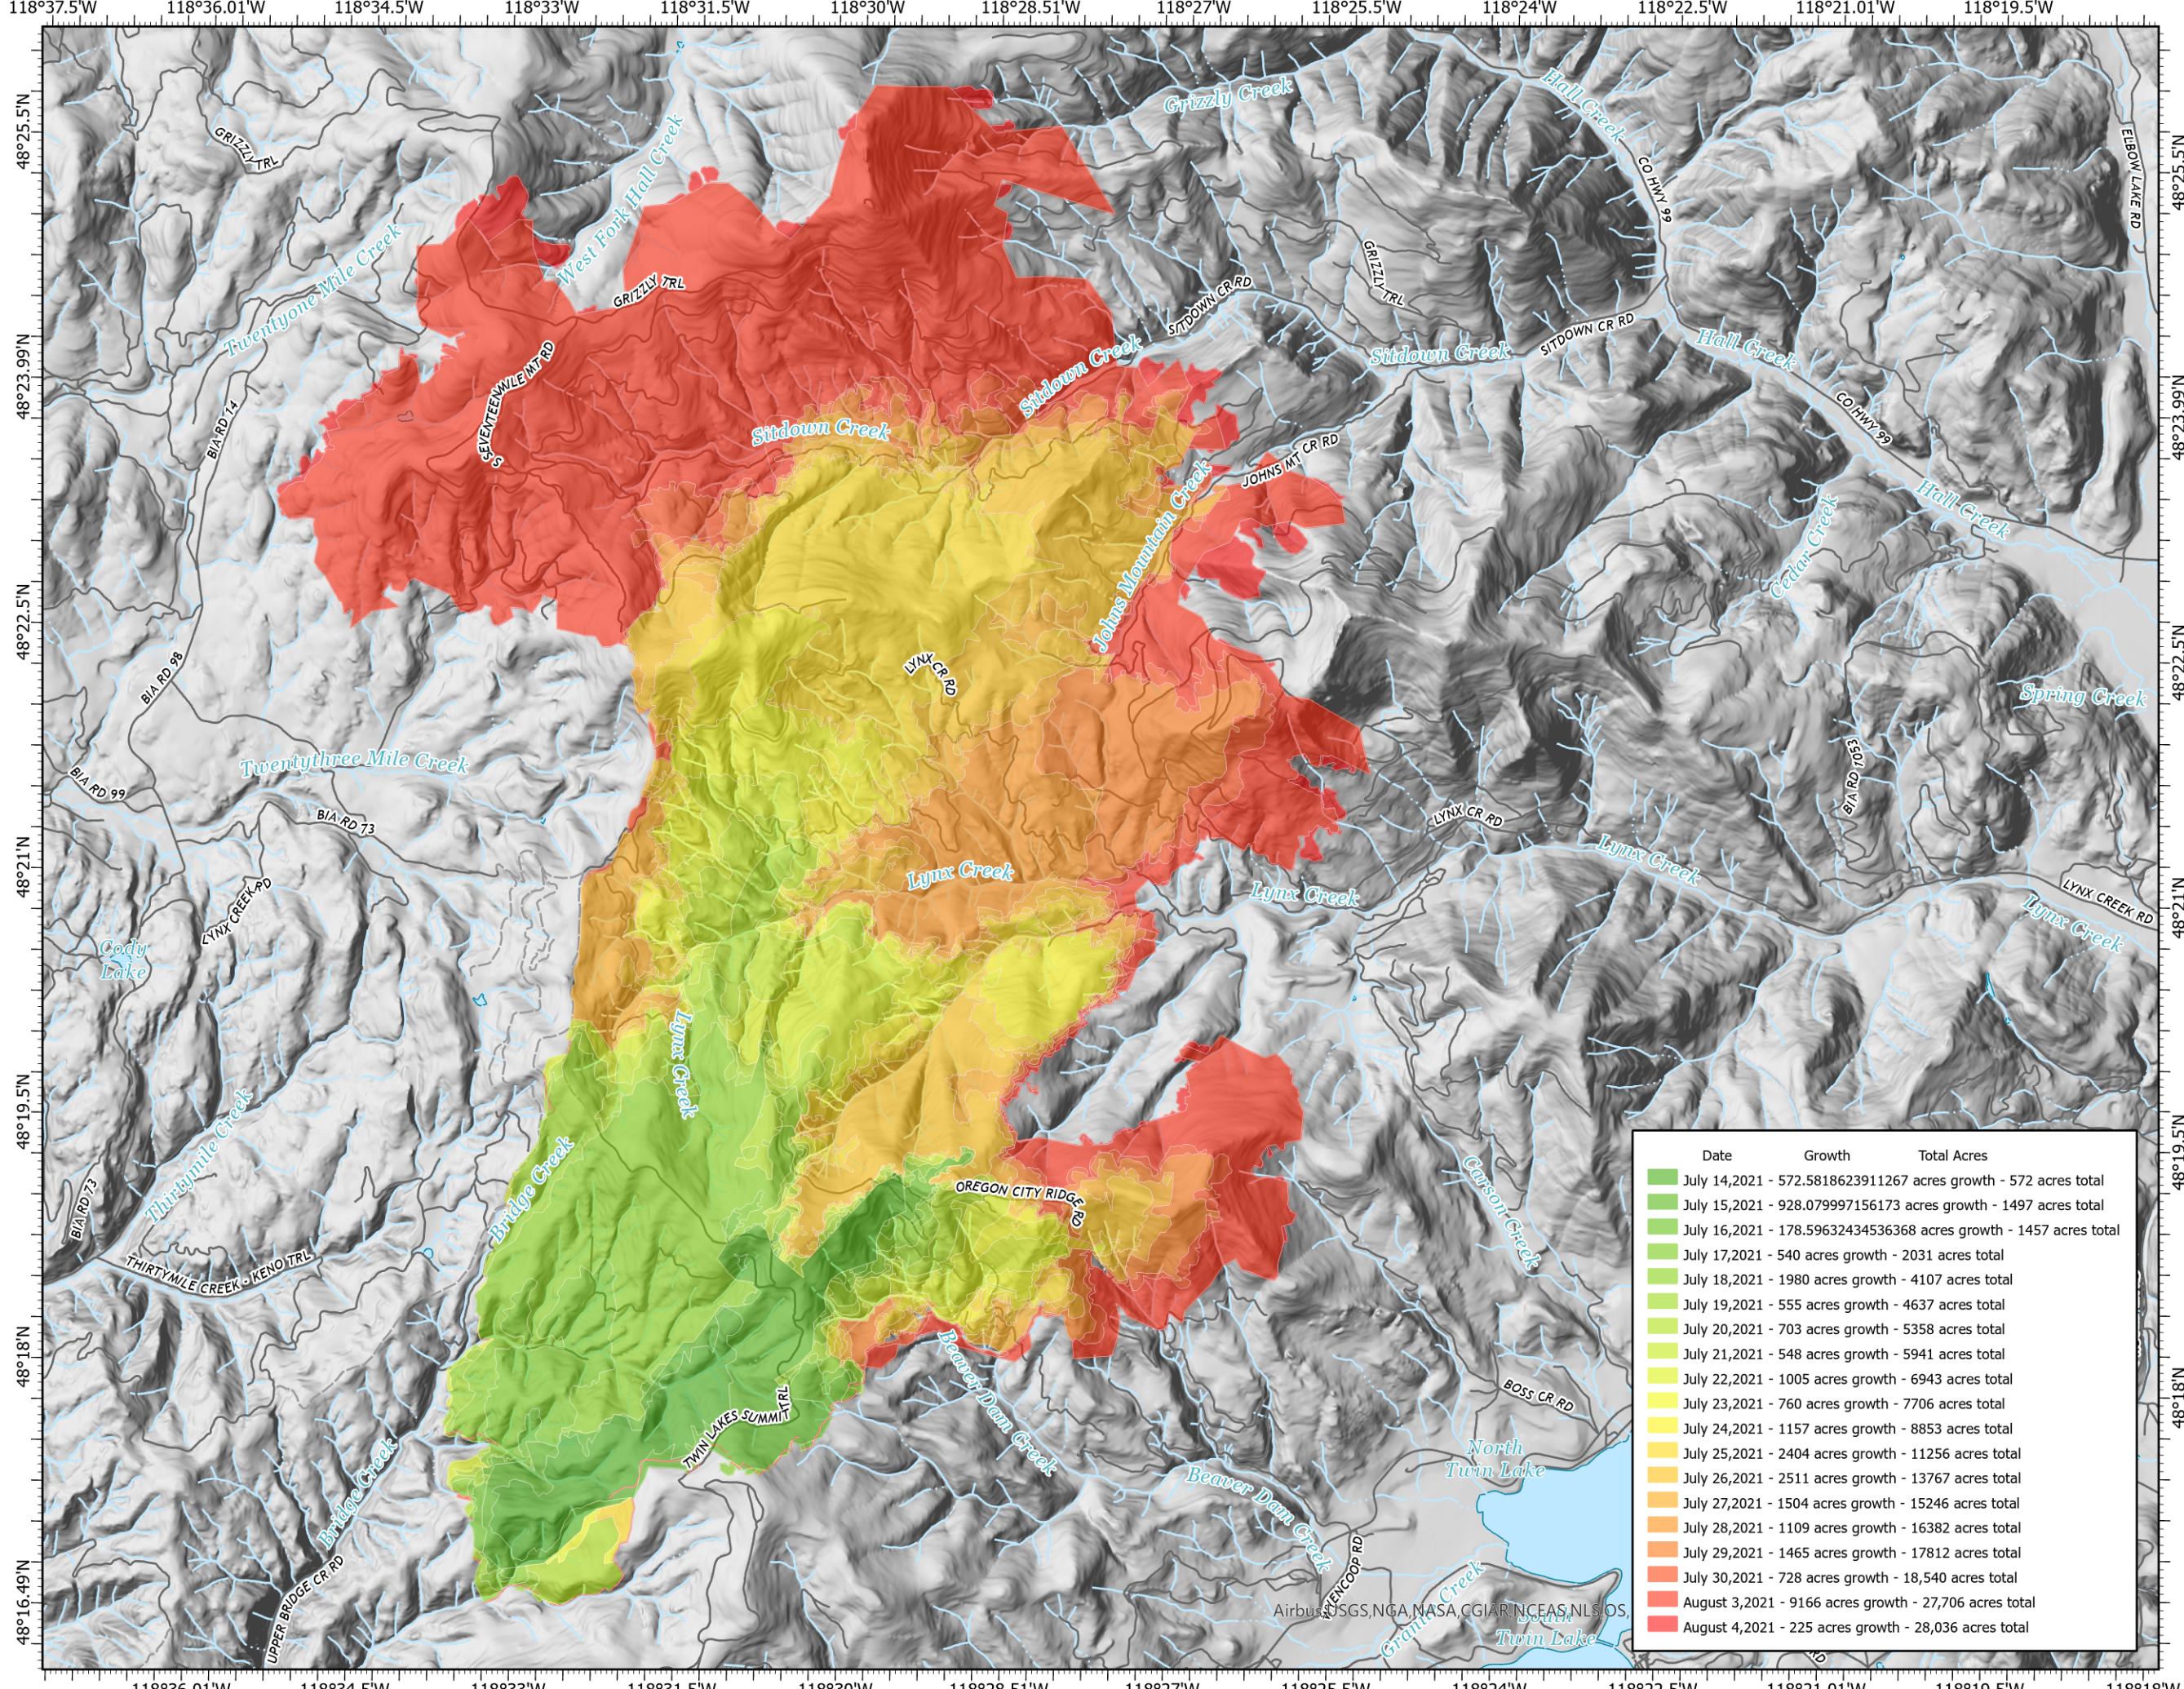

# Progression

Summit Trail Fire  
WA-COA-200087

August 6, 2021

Daily perimeters and acres may vary due to compilation from various sources, including IR and hand sketches

j.thomas  
8/6/2021 1818  
North American 1983 Datum. LatLong Grid

Date	Growth	Total Acres
July 14, 2021	572.5818623911267 acres growth	- 572 acres total
July 15, 2021	928.079997156173 acres growth	- 1497 acres total
July 16, 2021	178.59632434536368 acres growth	- 1457 acres total
July 17, 2021	540 acres growth	- 2031 acres total
July 18, 2021	1980 acres growth	- 4107 acres total
July 19, 2021	555 acres growth	- 4637 acres total
July 20, 2021	703 acres growth	- 5358 acres total
July 21, 2021	548 acres growth	- 5941 acres total
July 22, 2021	1005 acres growth	- 6943 acres total
July 23, 2021	760 acres growth	- 7706 acres total
July 24, 2021	1157 acres growth	- 8853 acres total
July 25, 2021	2404 acres growth	- 11256 acres total
July 26, 2021	2511 acres growth	- 13767 acres total
July 27, 2021	1504 acres growth	- 15246 acres total
July 28, 2021	1109 acres growth	- 16382 acres total
July 29, 2021	1465 acres growth	- 17812 acres total
July 30, 2021	728 acres growth	- 18,540 acres total
August 3, 2021	9166 acres growth	- 27,706 acres total
August 4, 2021	225 acres growth	- 28,036 acres total