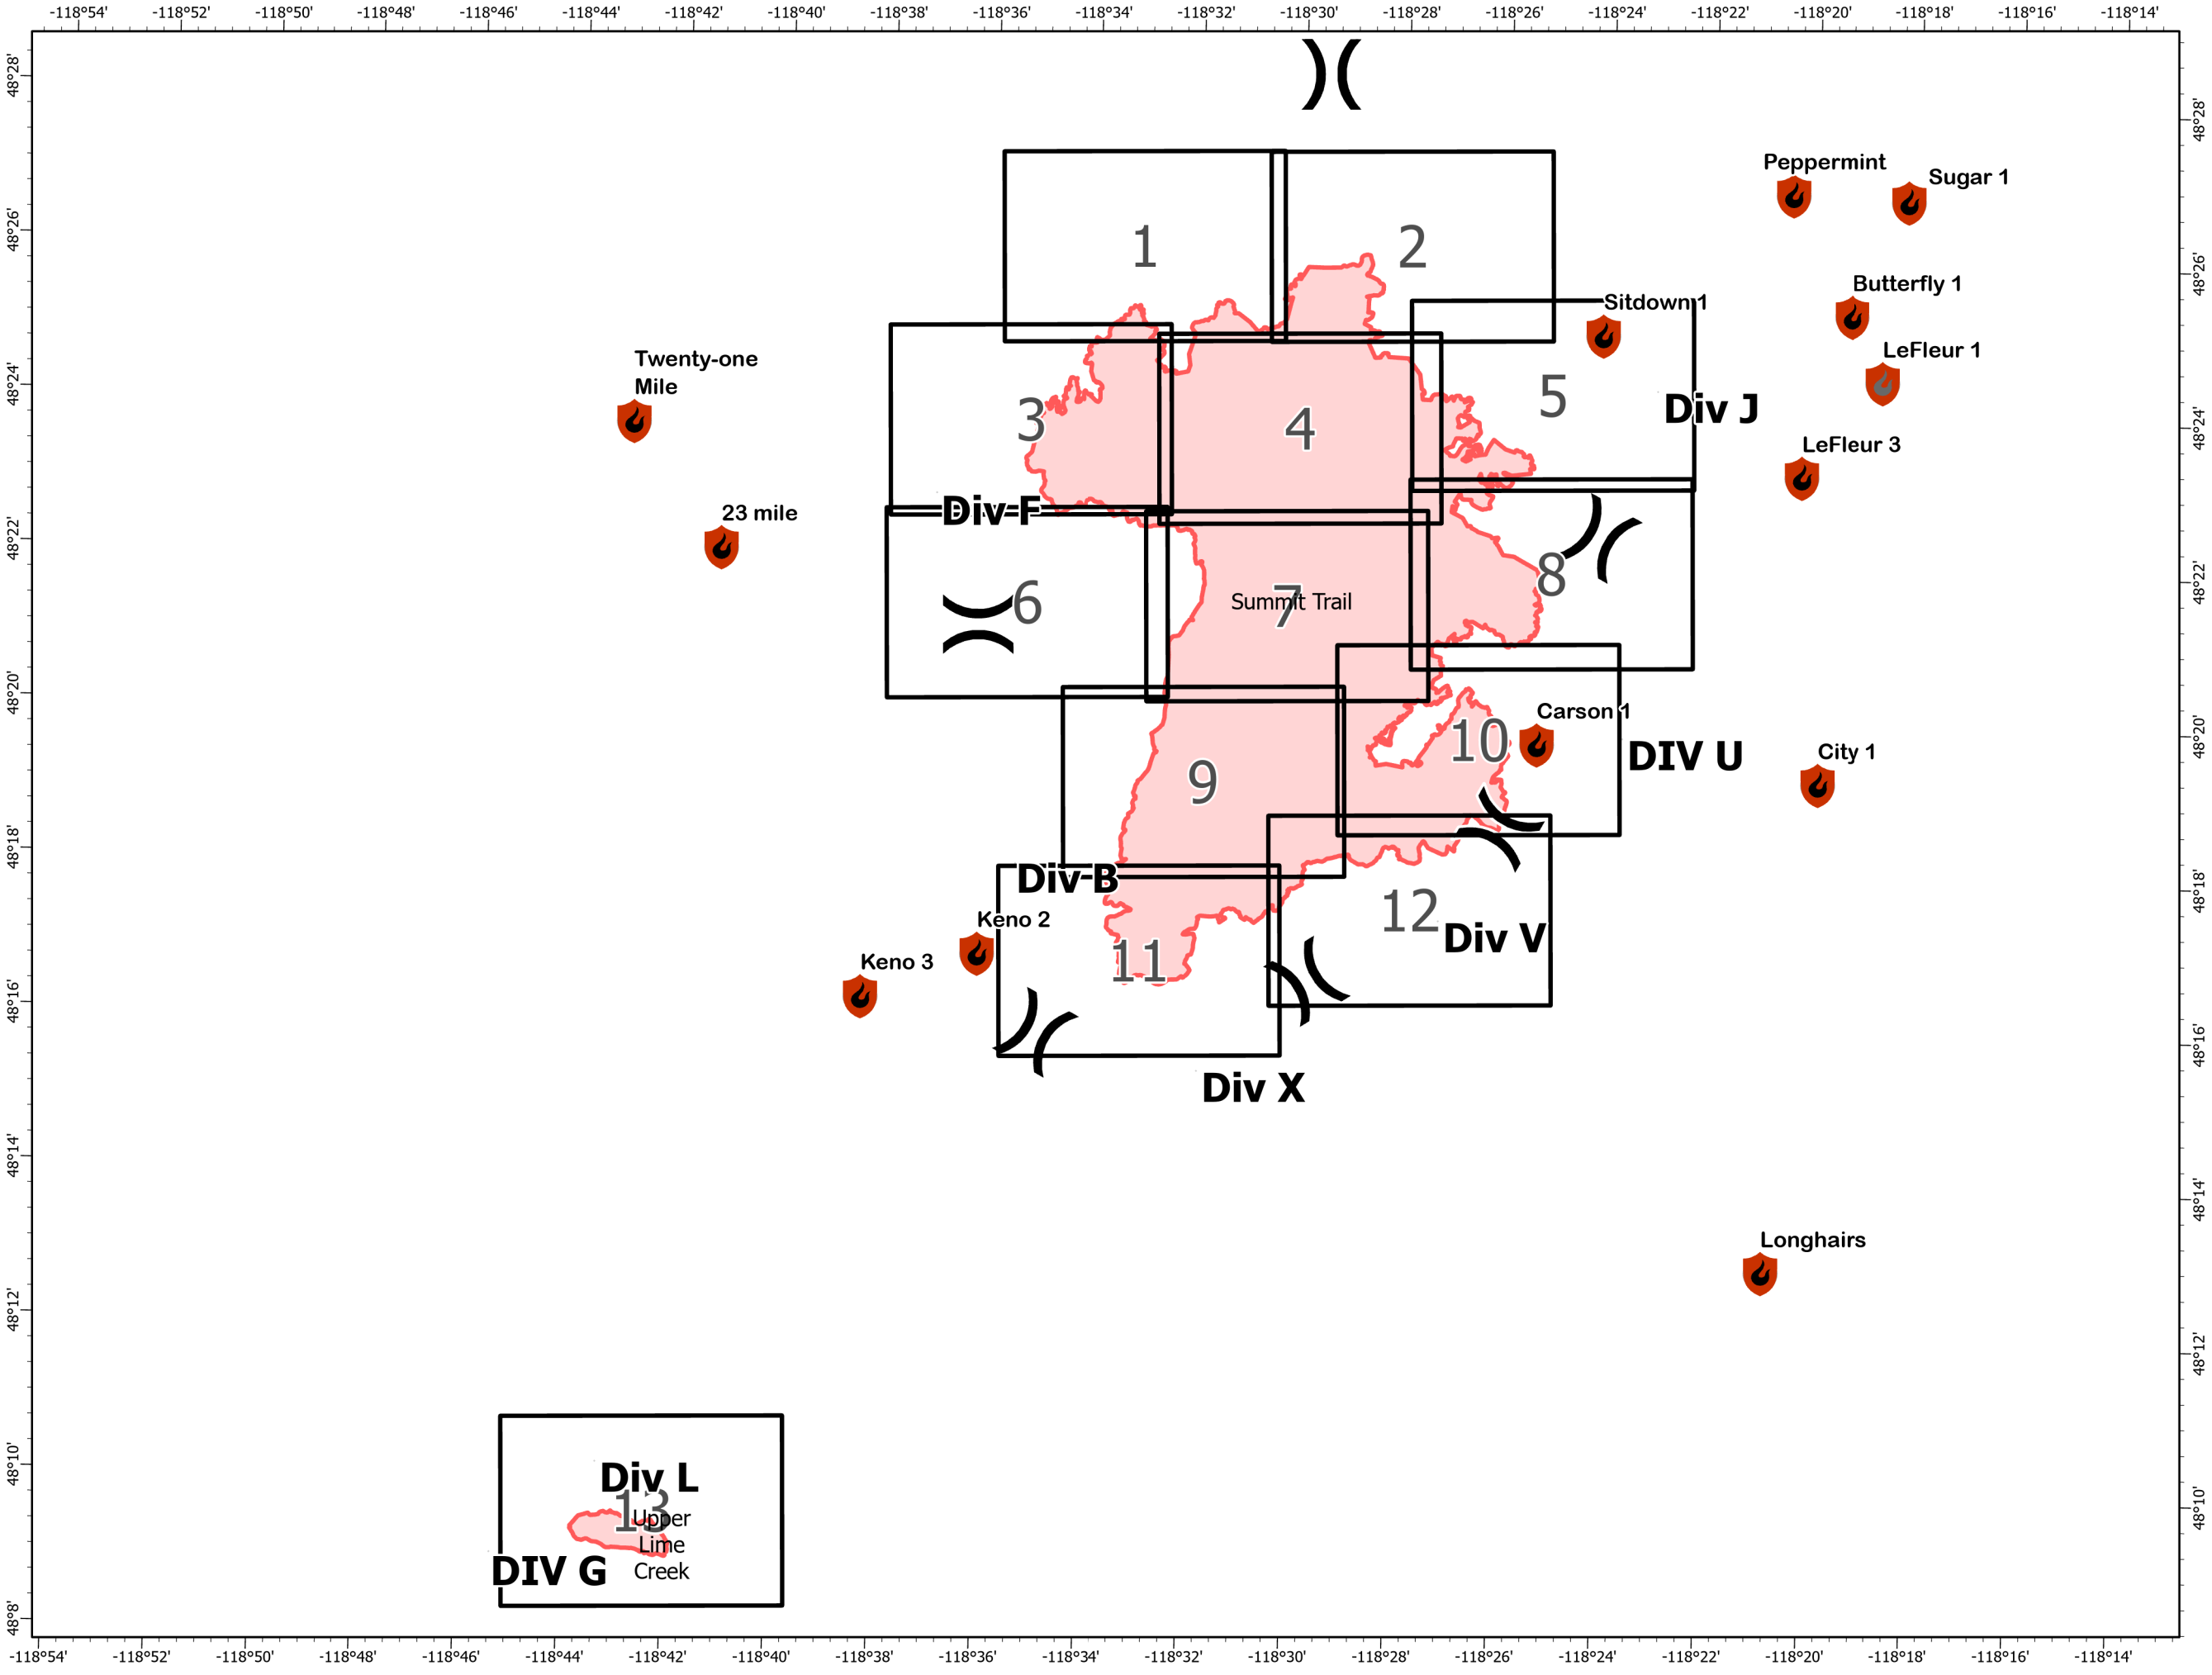

IAP MAP

Summit Trail Fire

WA-COA-200087

28,799 377 Acres

August 13, 2021

- New Starts
- Containment
-  Controlled
-  Out
- Assignment Breaks
-  Division Break
- Event Polygon
- Polygon Type
-  Other
-  Wildfire Daily Fire Perimeter

Temperature: 90 90
Relative Humidity: 15 15
Wind Direction: SW SW
Wind Speed: 10-15 10-15

1:150,000
 NAD 1983
 UTM 11N

Div L
 13
 Upper
 Lime
 Creek

DIV G