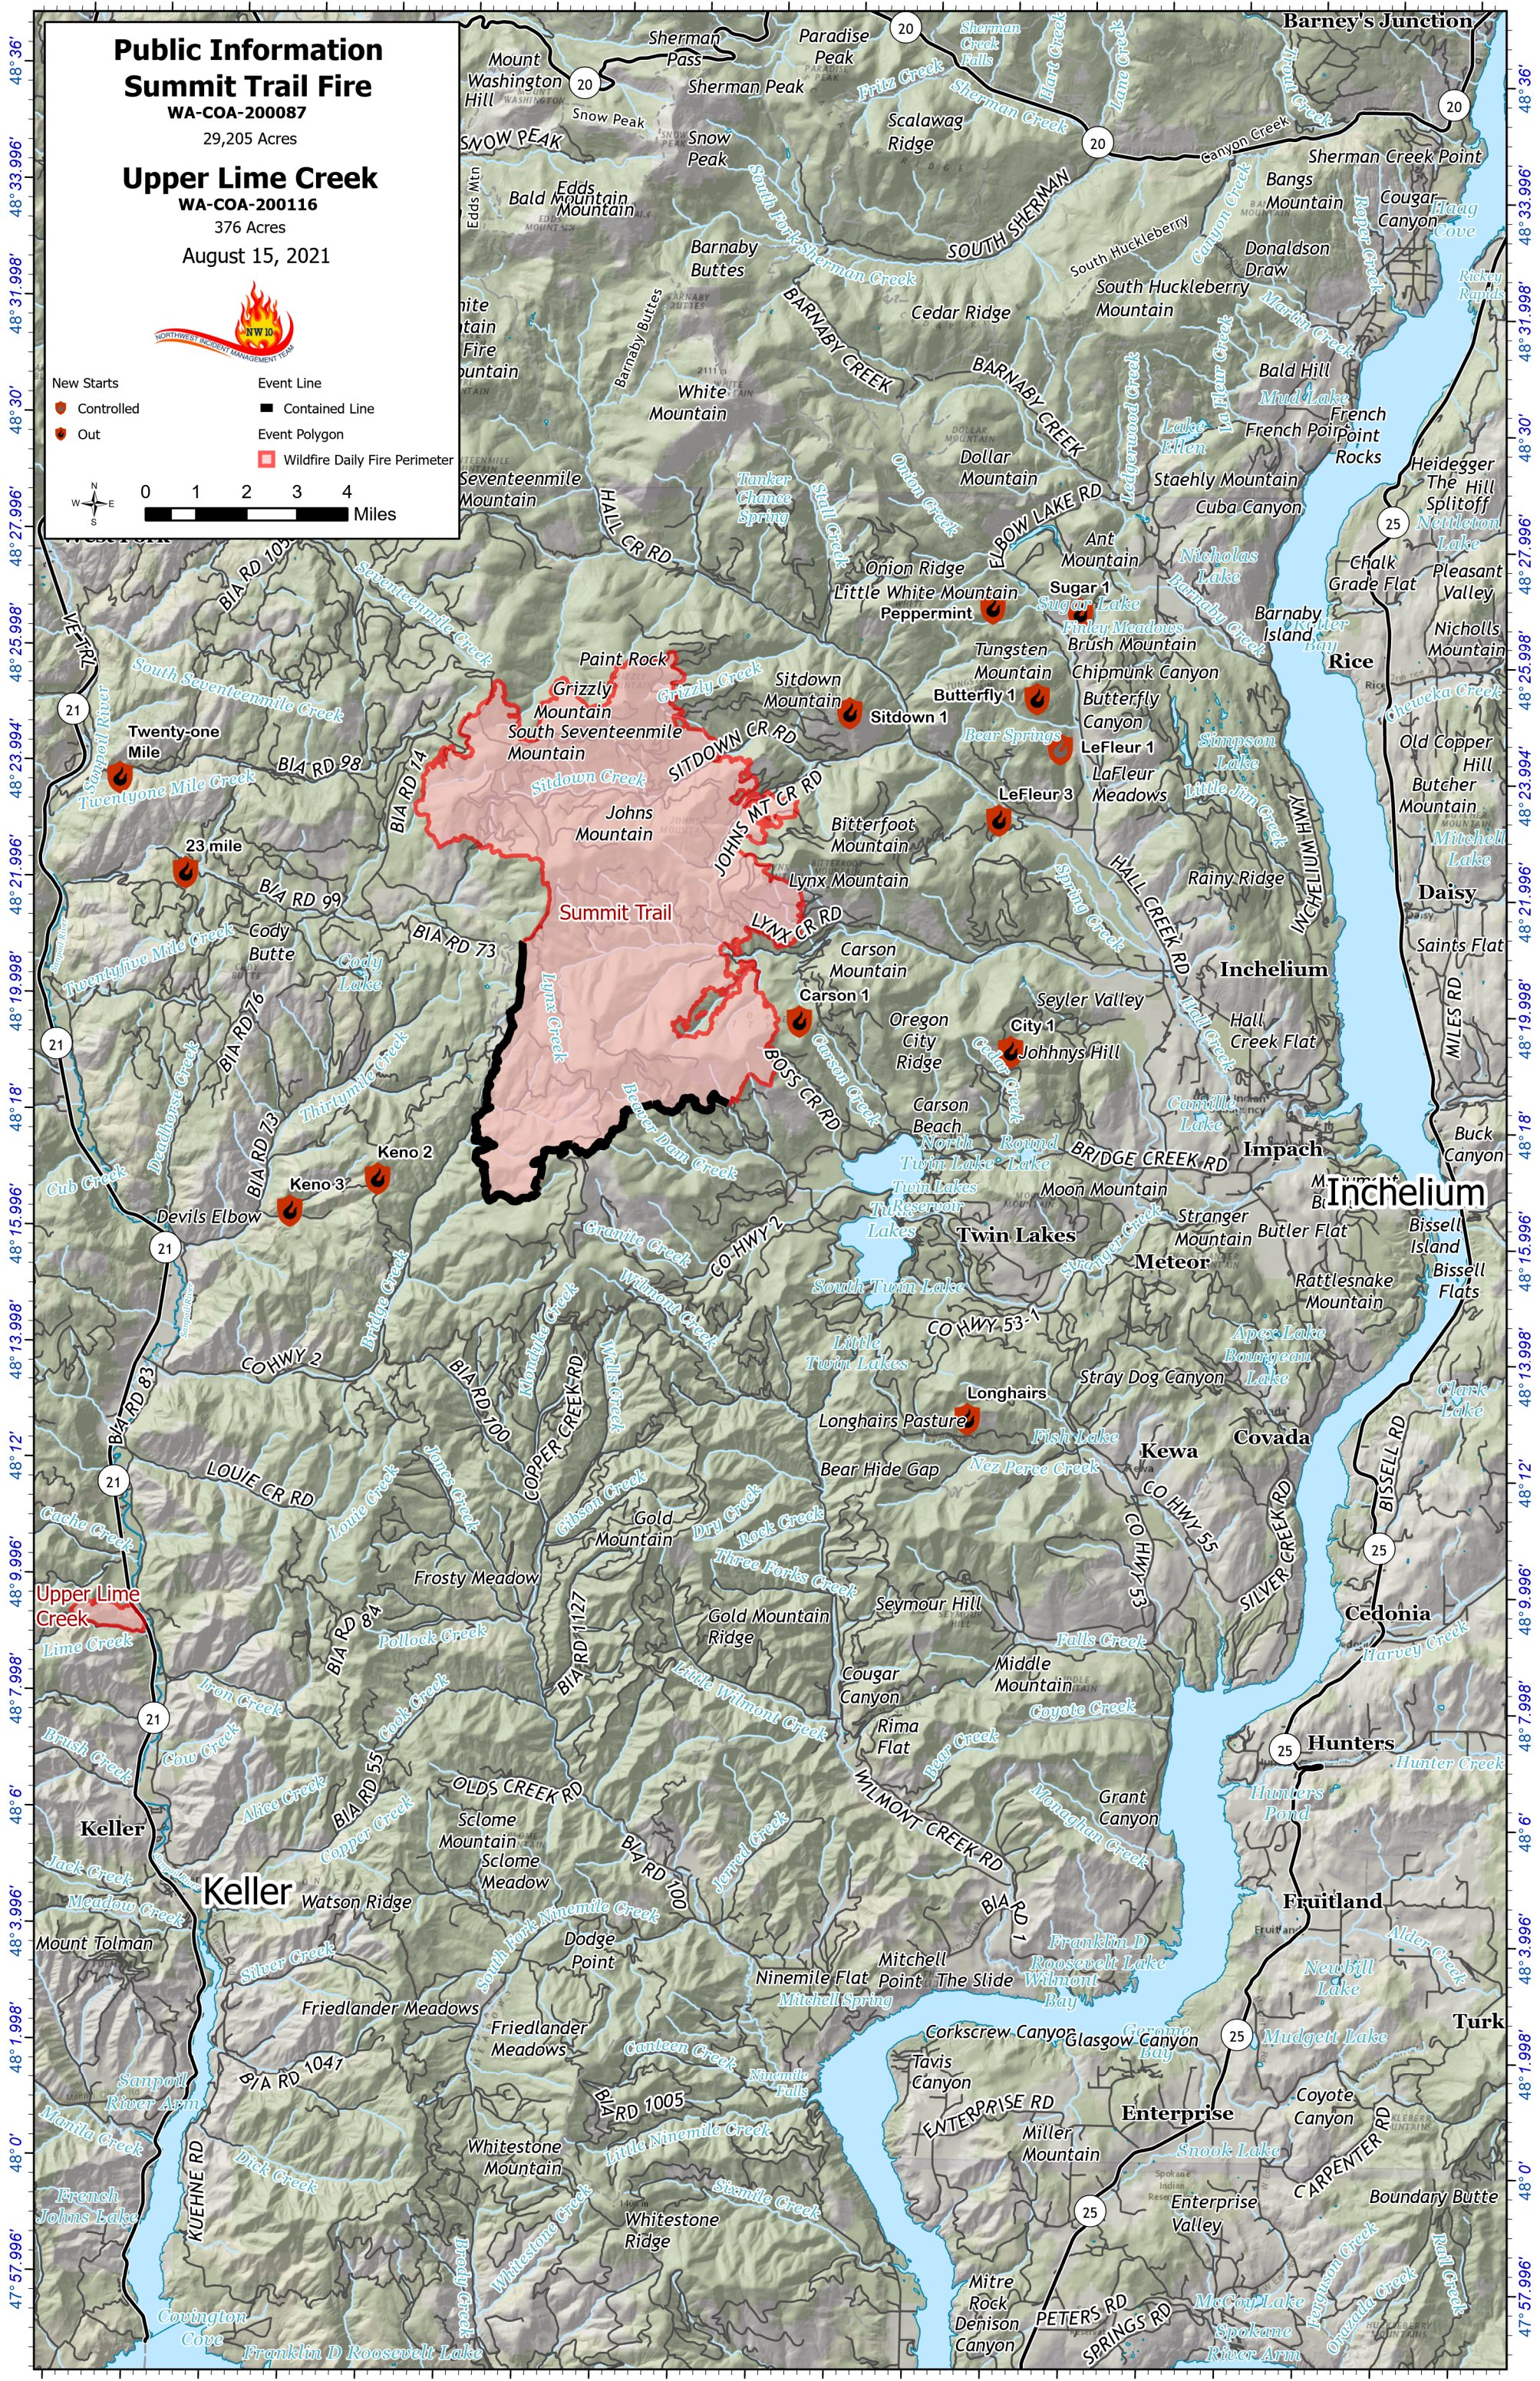

118° 44.004' 118° 42' 118° 40.002' 118° 36.006' 118° 32.004' 118° 30' 118° 28.002' 118° 24' 118° 22.002' 118° 18' 118° 16.002' 118° 12' 118° 10.002'

# Public Information Summit Trail Fire

WA-COA-200087

29,205 Acres

# Upper Lime Creek

WA-COA-200116

376 Acres

August 15, 2021

**New Starts**

- Controlled
- Out

**Event Line**

- Contained Line
- Event Polygon
- Wildfire Daily Fire Perimeter

0 1 2 3 4 Miles

118° 44.004' 118° 42' 118° 40.002' 118° 36.006' 118° 32.004' 118° 30' 118° 28.002' 118° 24' 118° 22.002' 118° 18' 118° 16.002' 118° 12' 118° 10.002'