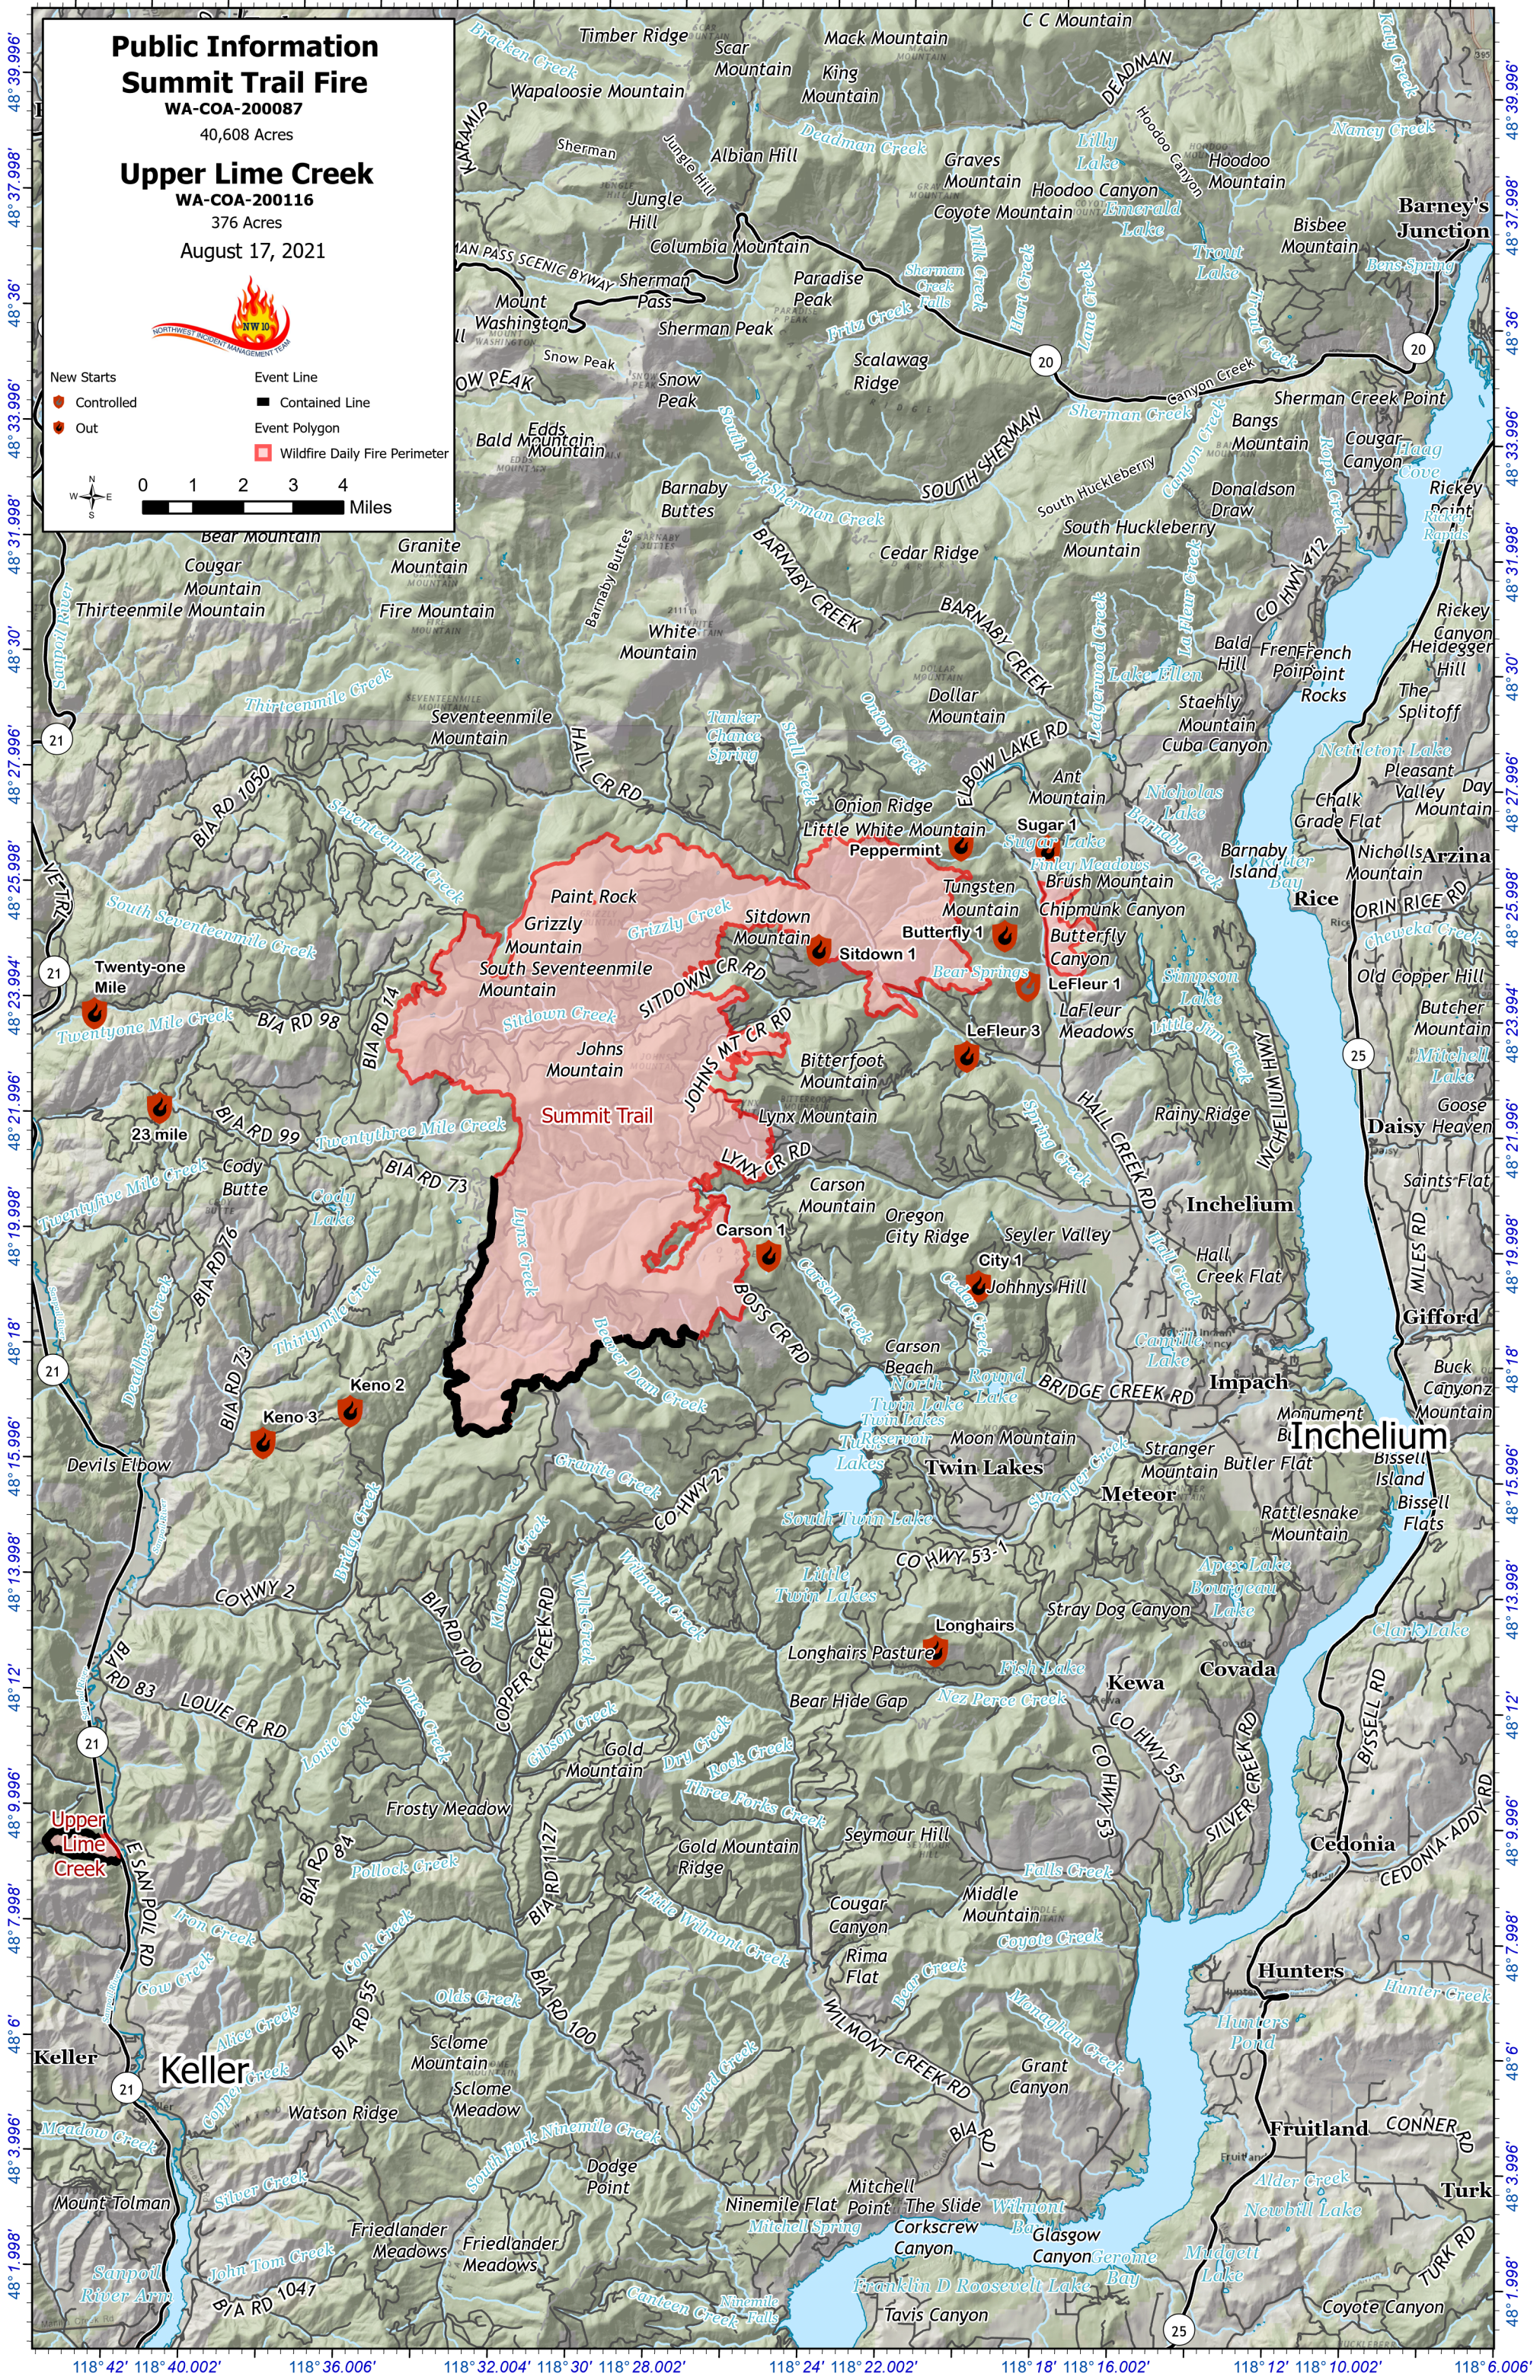

118° 44.004' 118° 42' 118° 40.002' 118° 36.006' 118° 32.004' 118° 30' 118° 28.002' 118° 24' 118° 22.002' 118° 18' 118° 16.002' 118° 12' 118° 10.002'

Public Information Summit Trail Fire

WA-COA-200087

40,608 Acres

Upper Lime Creek

WA-COA-200116

376 Acres

August 17, 2021

New Starts

- Controlled
- Out

Event Line

- Contained Line
- Event Polygon
- Wildfire Daily Fire Perimeter

0 1 2 3 4 Miles

118° 42' 118° 40.002' 118° 36.006' 118° 32.004' 118° 30' 118° 28.002' 118° 24' 118° 22.002' 118° 18' 118° 16.002' 118° 12' 118° 10.002' 118° 6.006'