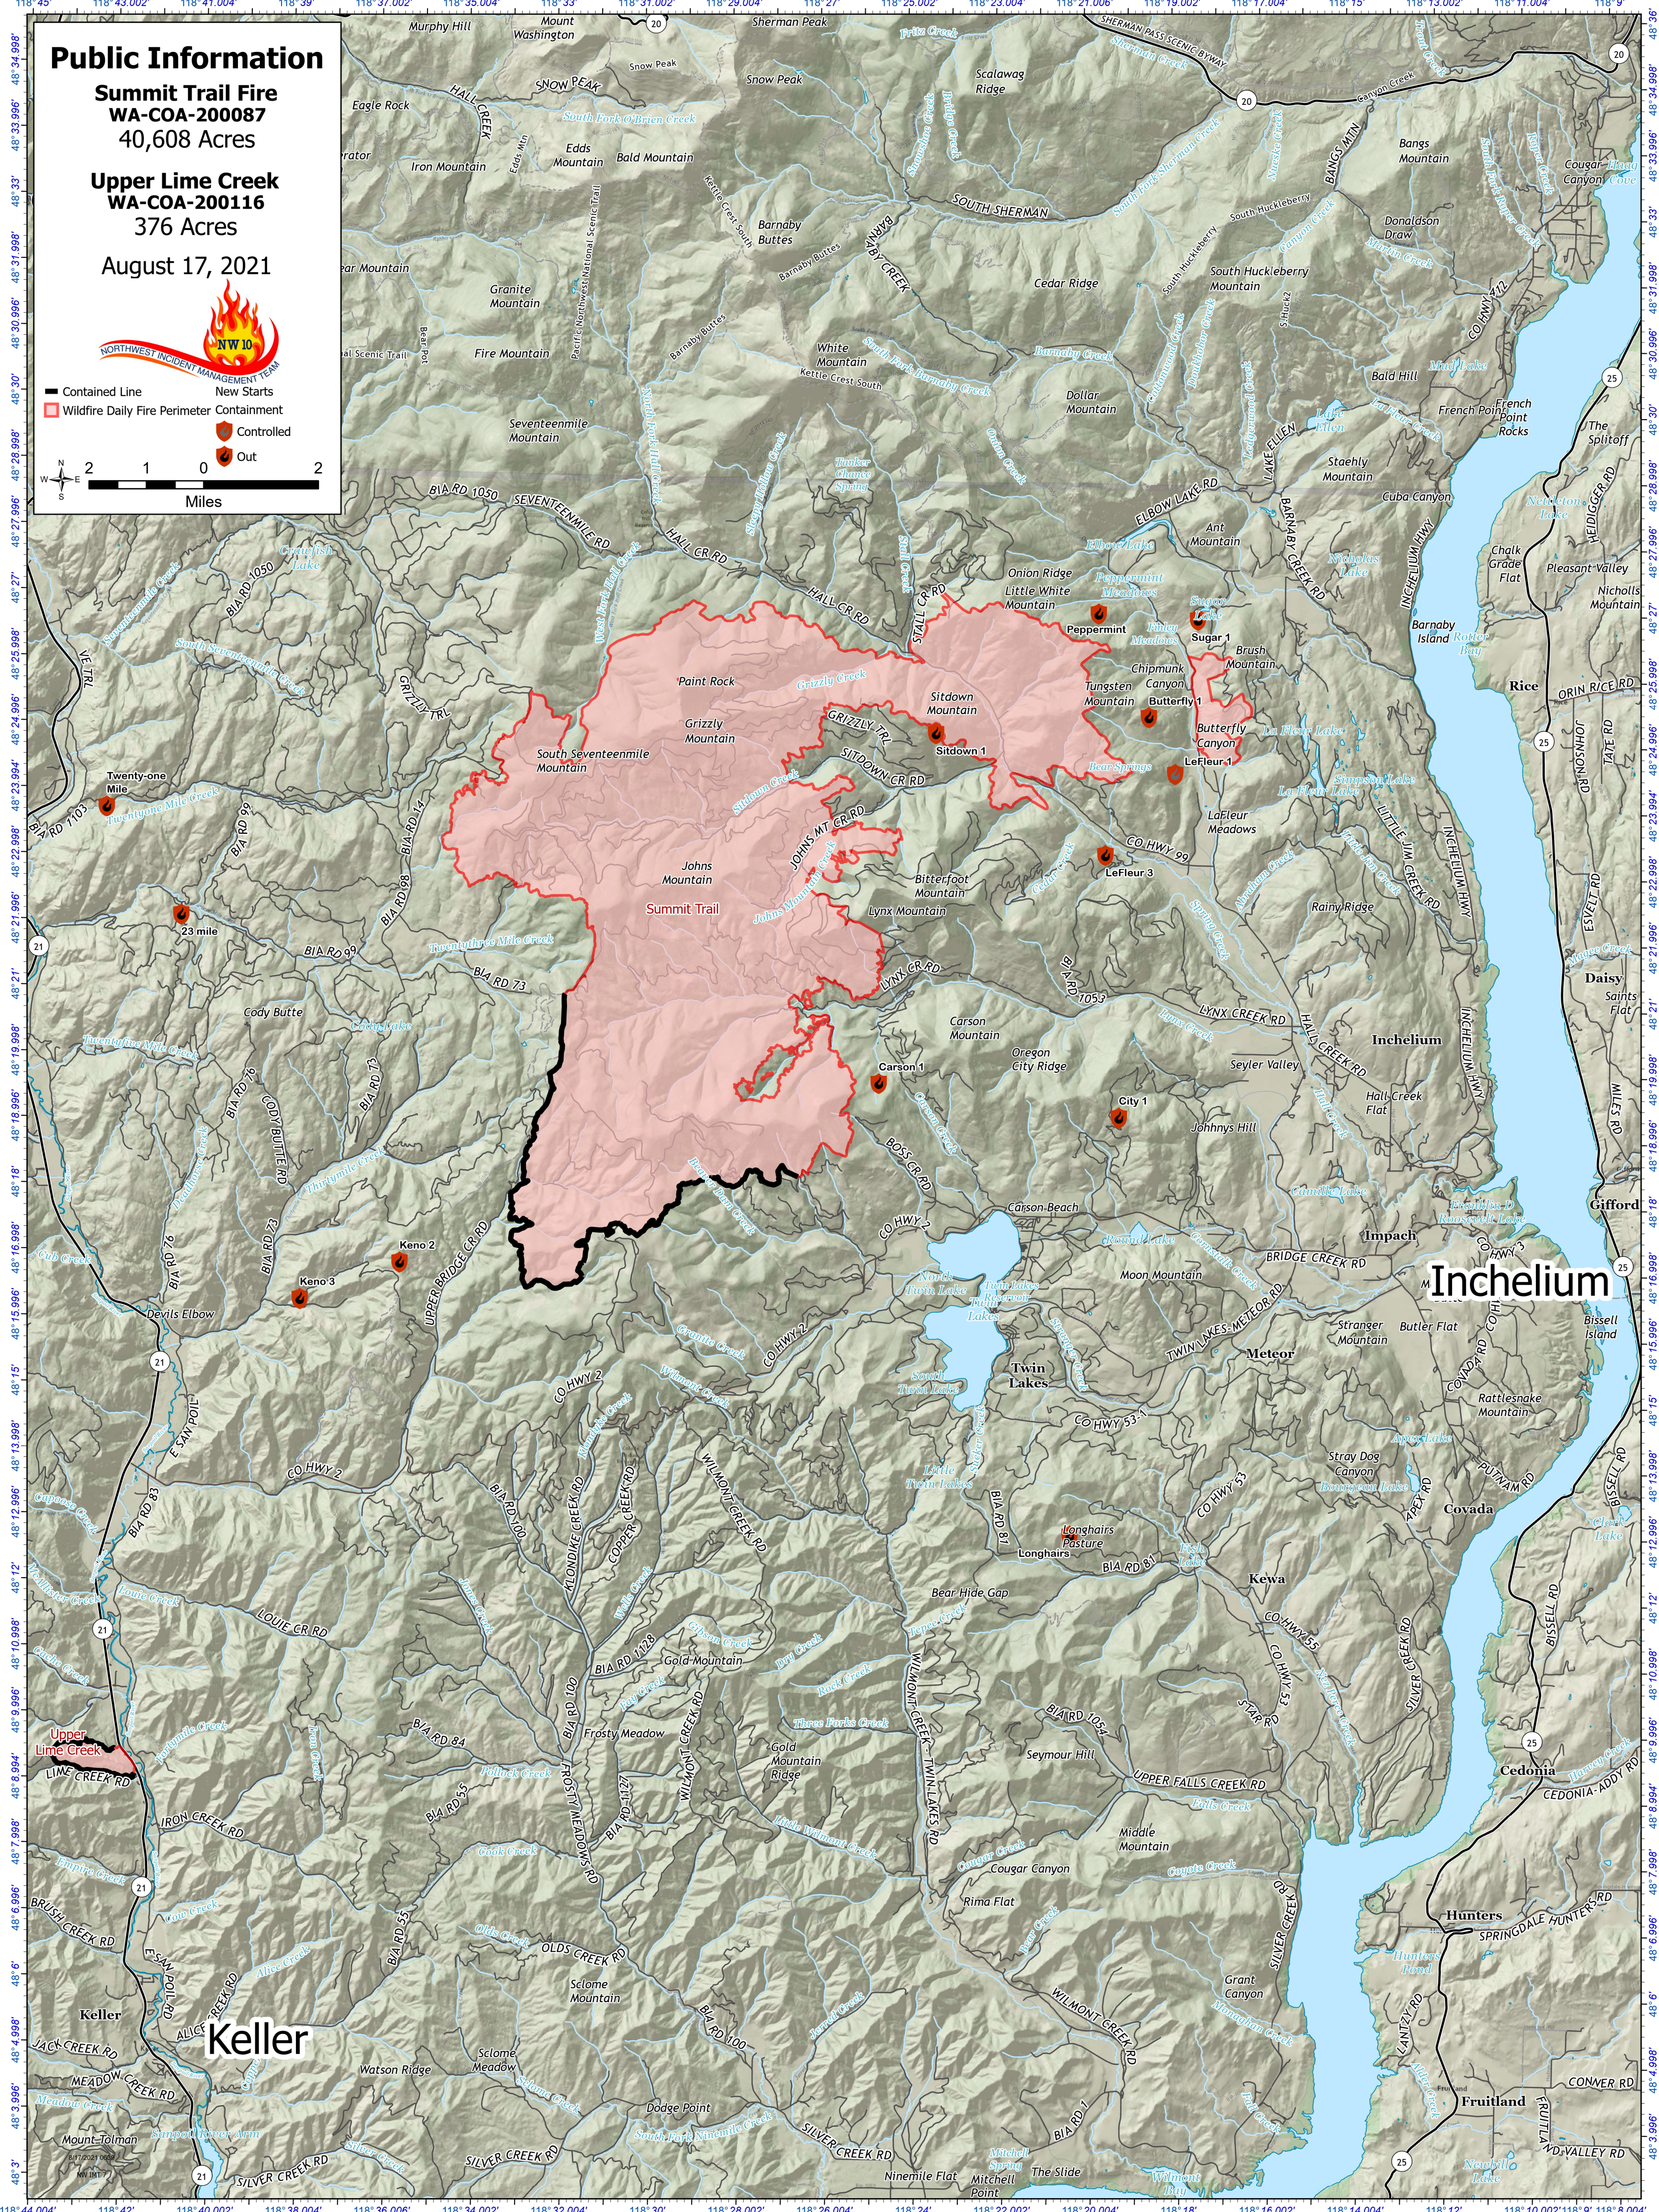

Public Information

Summit Trail Fire
WA-COA-200087
40,608 Acres

Upper Lime Creek
WA-COA-200116
376 Acres

August 17, 2021

Inchelium

Keller