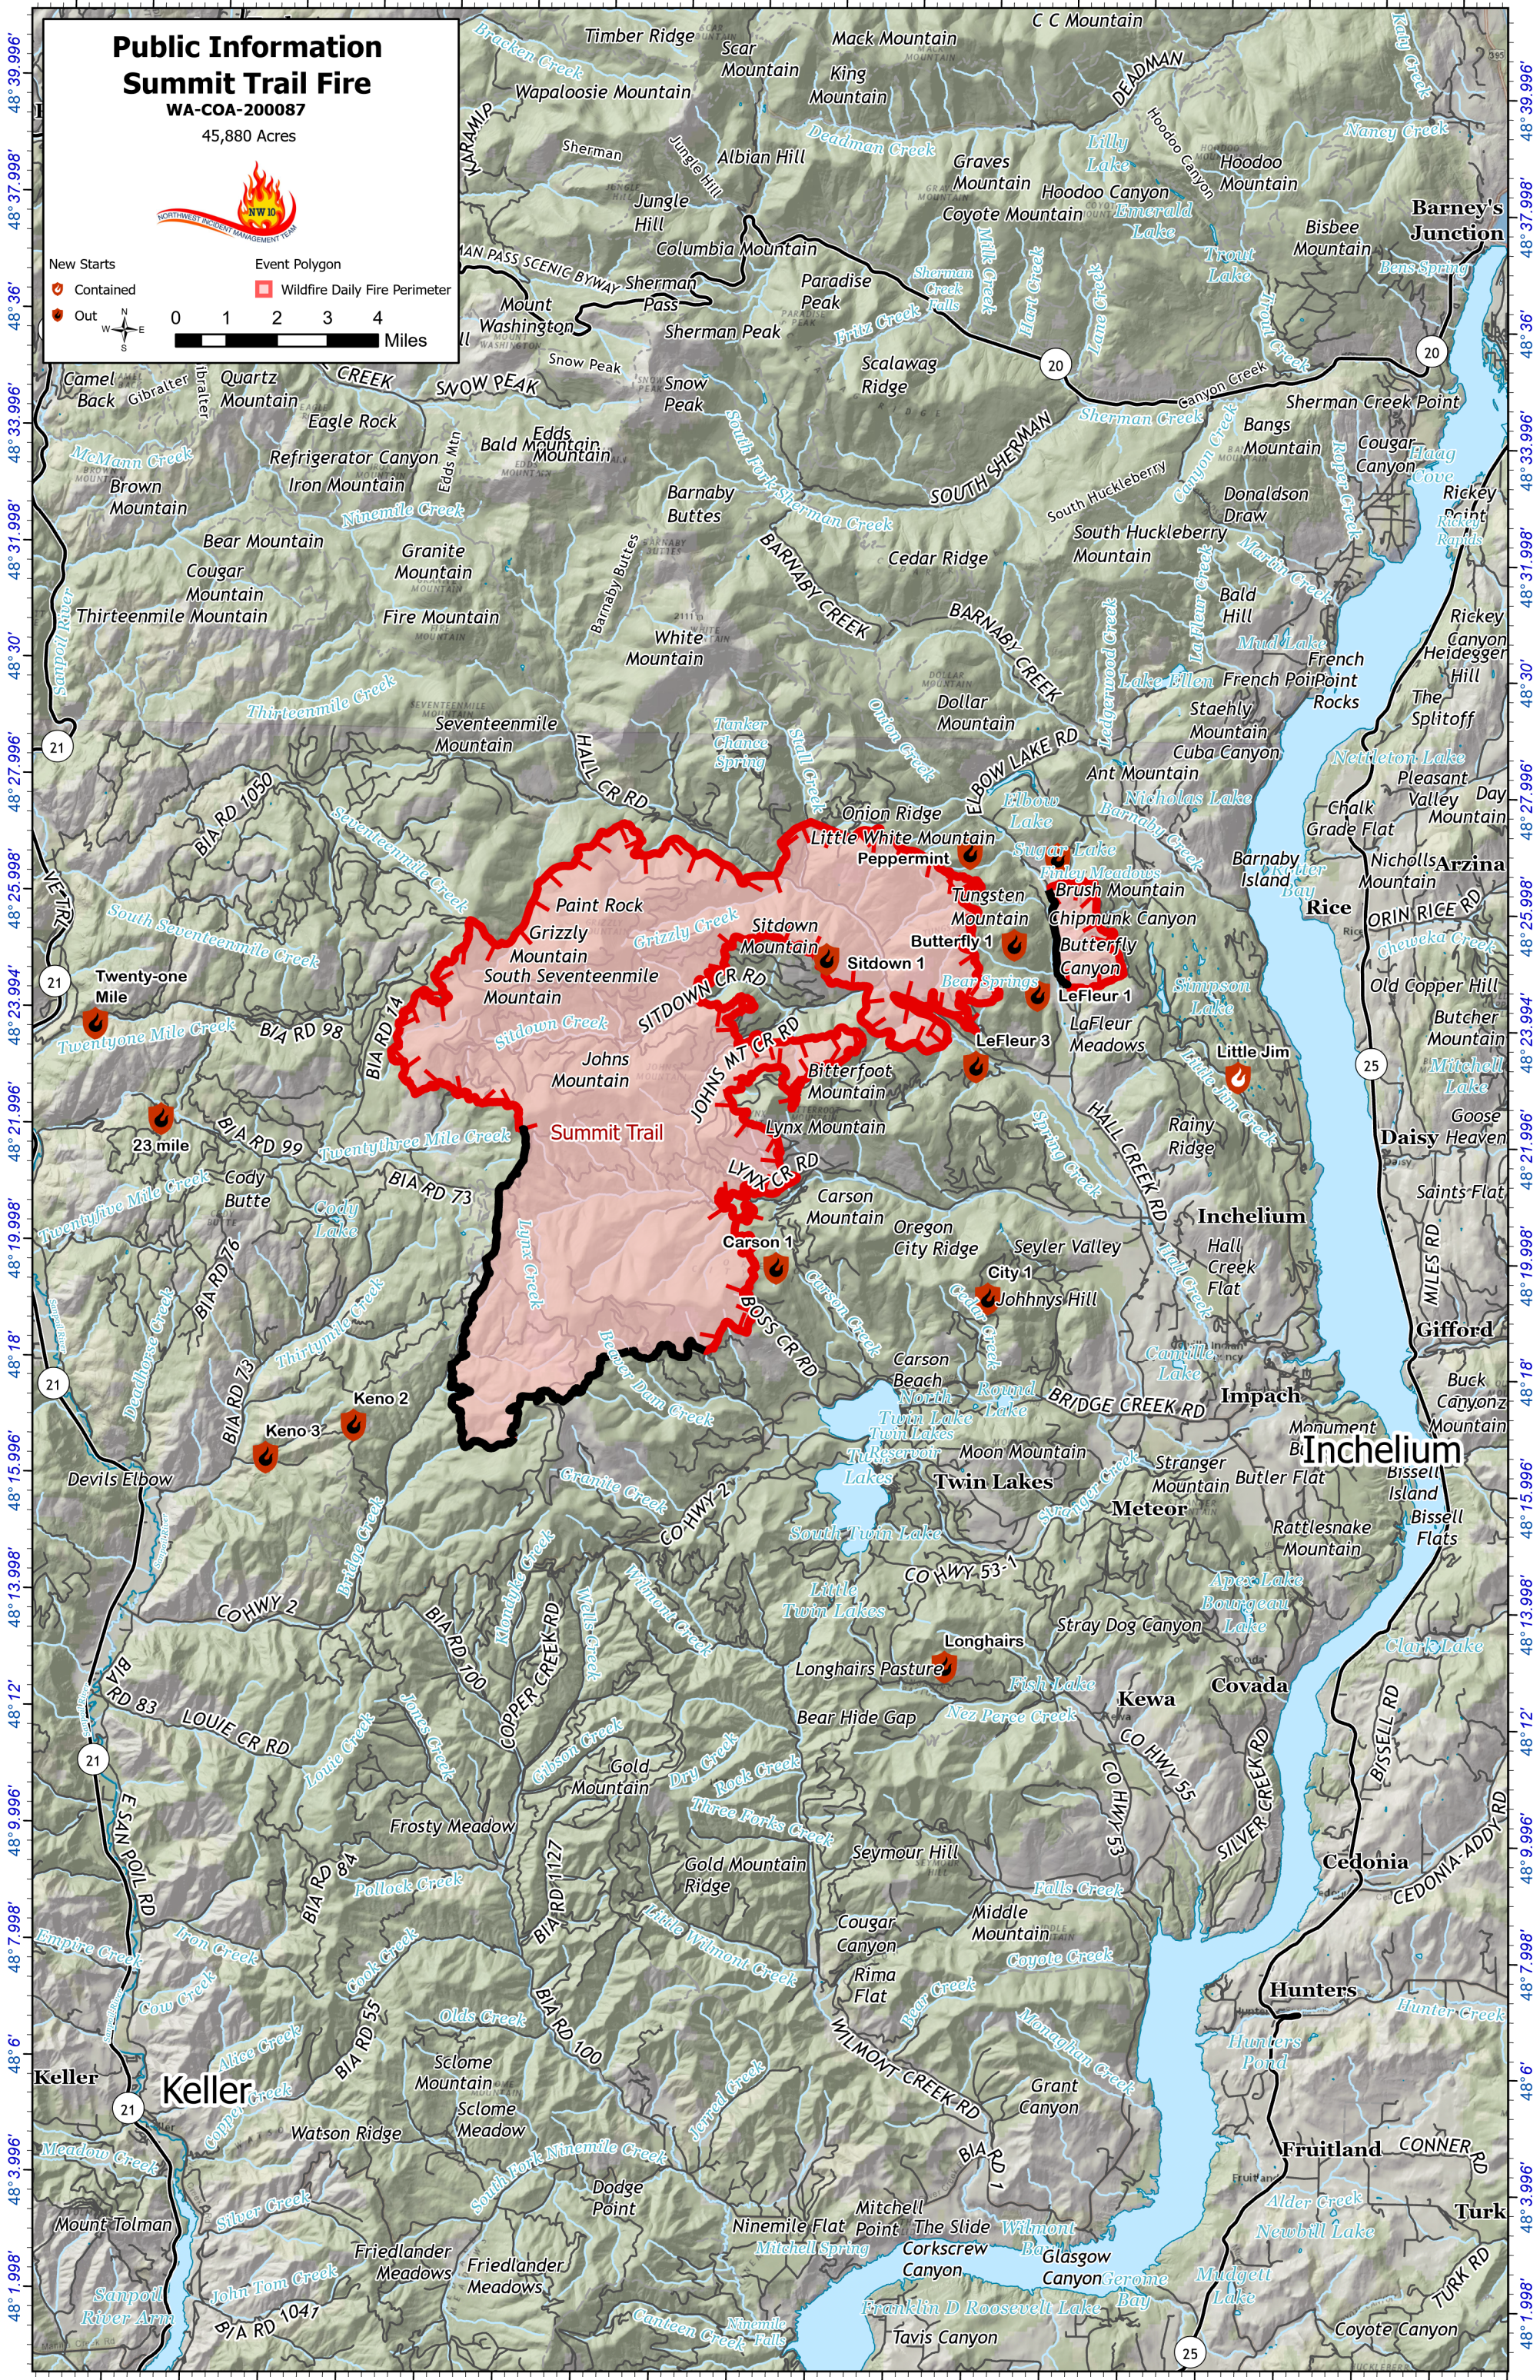

118° 44.004' 118° 42' 118° 40.002' 118° 36.006' 118° 32.004' 118° 30' 118° 28.002' 118° 24' 118° 22.002' 118° 18' 118° 16.002' 118° 12' 118° 10.002'

# Public Information Summit Trail Fire

WA-COA-200087

45,880 Acres

New Starts

- Contained
- Out

Event Polygon

- Wildfire Daily Fire Perimeter

0 1 2 3 4 Miles

118° 42' 118° 40.002' 118° 36.006' 118° 32.004' 118° 30' 118° 28.002' 118° 24' 118° 22.002' 118° 18' 118° 16.002' 118° 12' 118° 10.002' 118° 6.006'