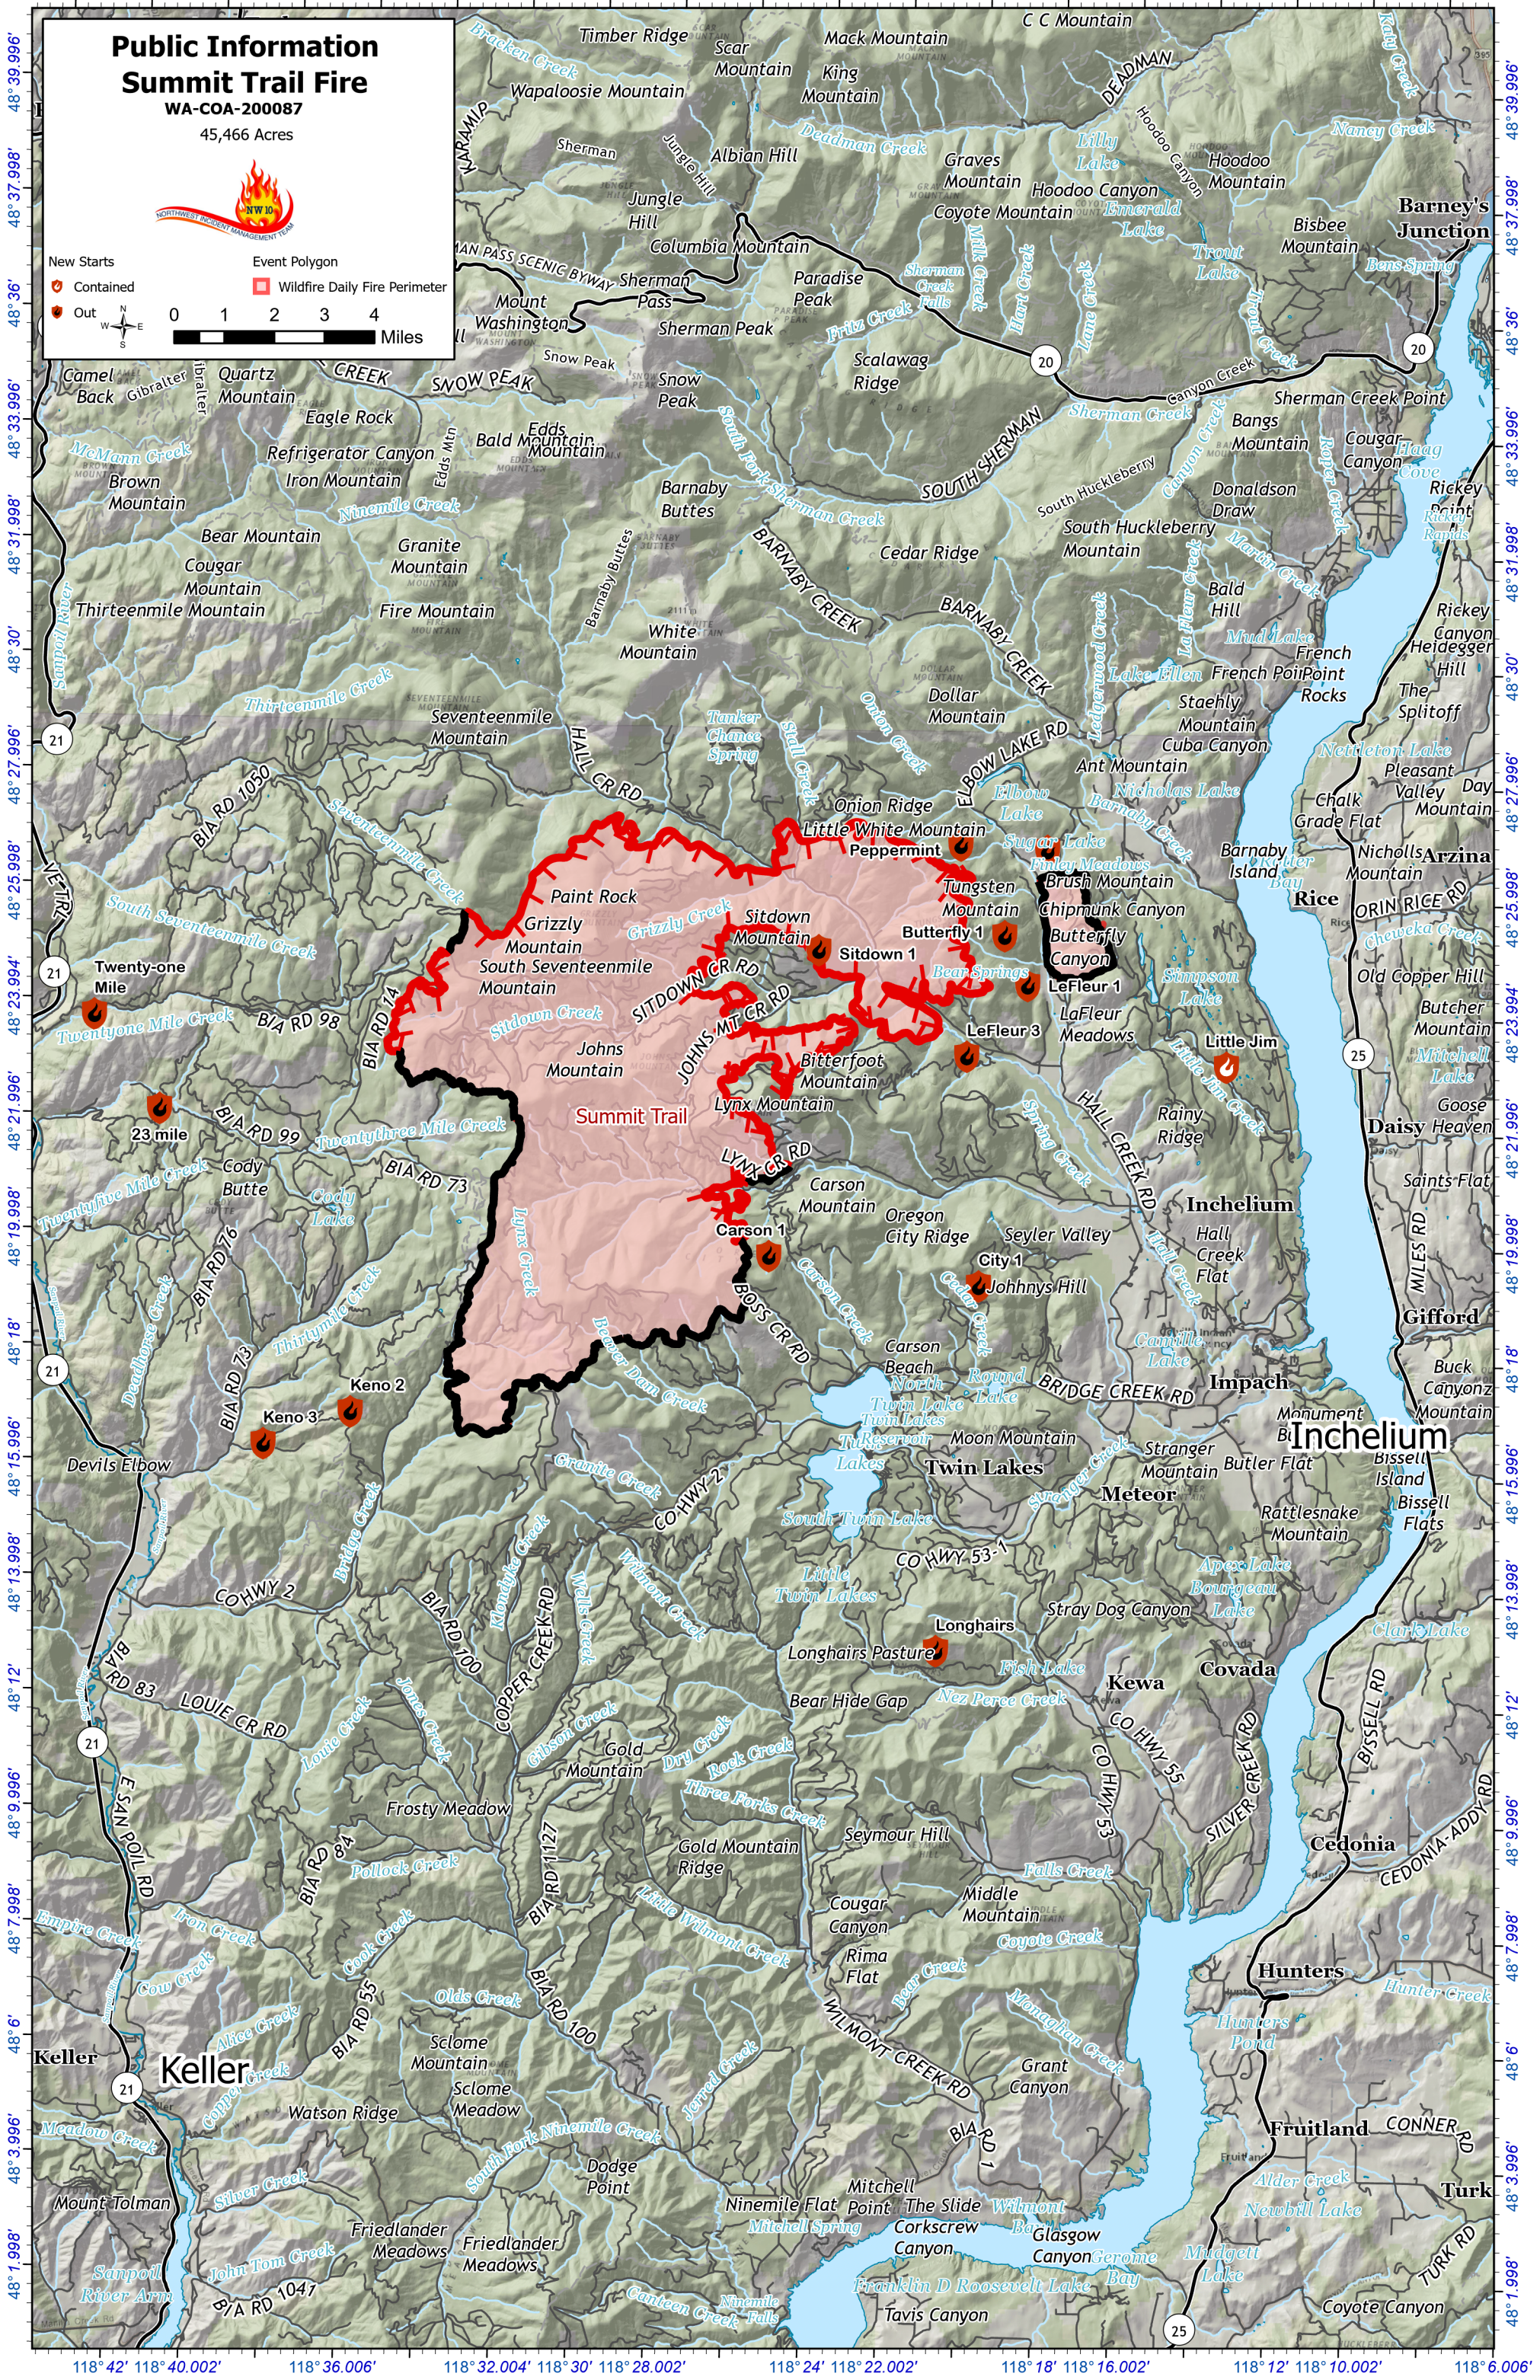

118° 44.004' 118° 42' 118° 40.002' 118° 36.006' 118° 32.004' 118° 30' 118° 28.002' 118° 24' 118° 22.002' 118° 18' 118° 16.002' 118° 12' 118° 10.002'

Public Information Summit Trail Fire

WA-COA-200087

45,466 Acres

New Starts

- Contained
- Out

Event Polygon

- Wildfire Daily Fire Perimeter

0 1 2 3 4 Miles

118° 42' 118° 40.002' 118° 36.006' 118° 32.004' 118° 30' 118° 28.002' 118° 24' 118° 22.002' 118° 18' 118° 16.002' 118° 12' 118° 10.002' 118° 6.006'