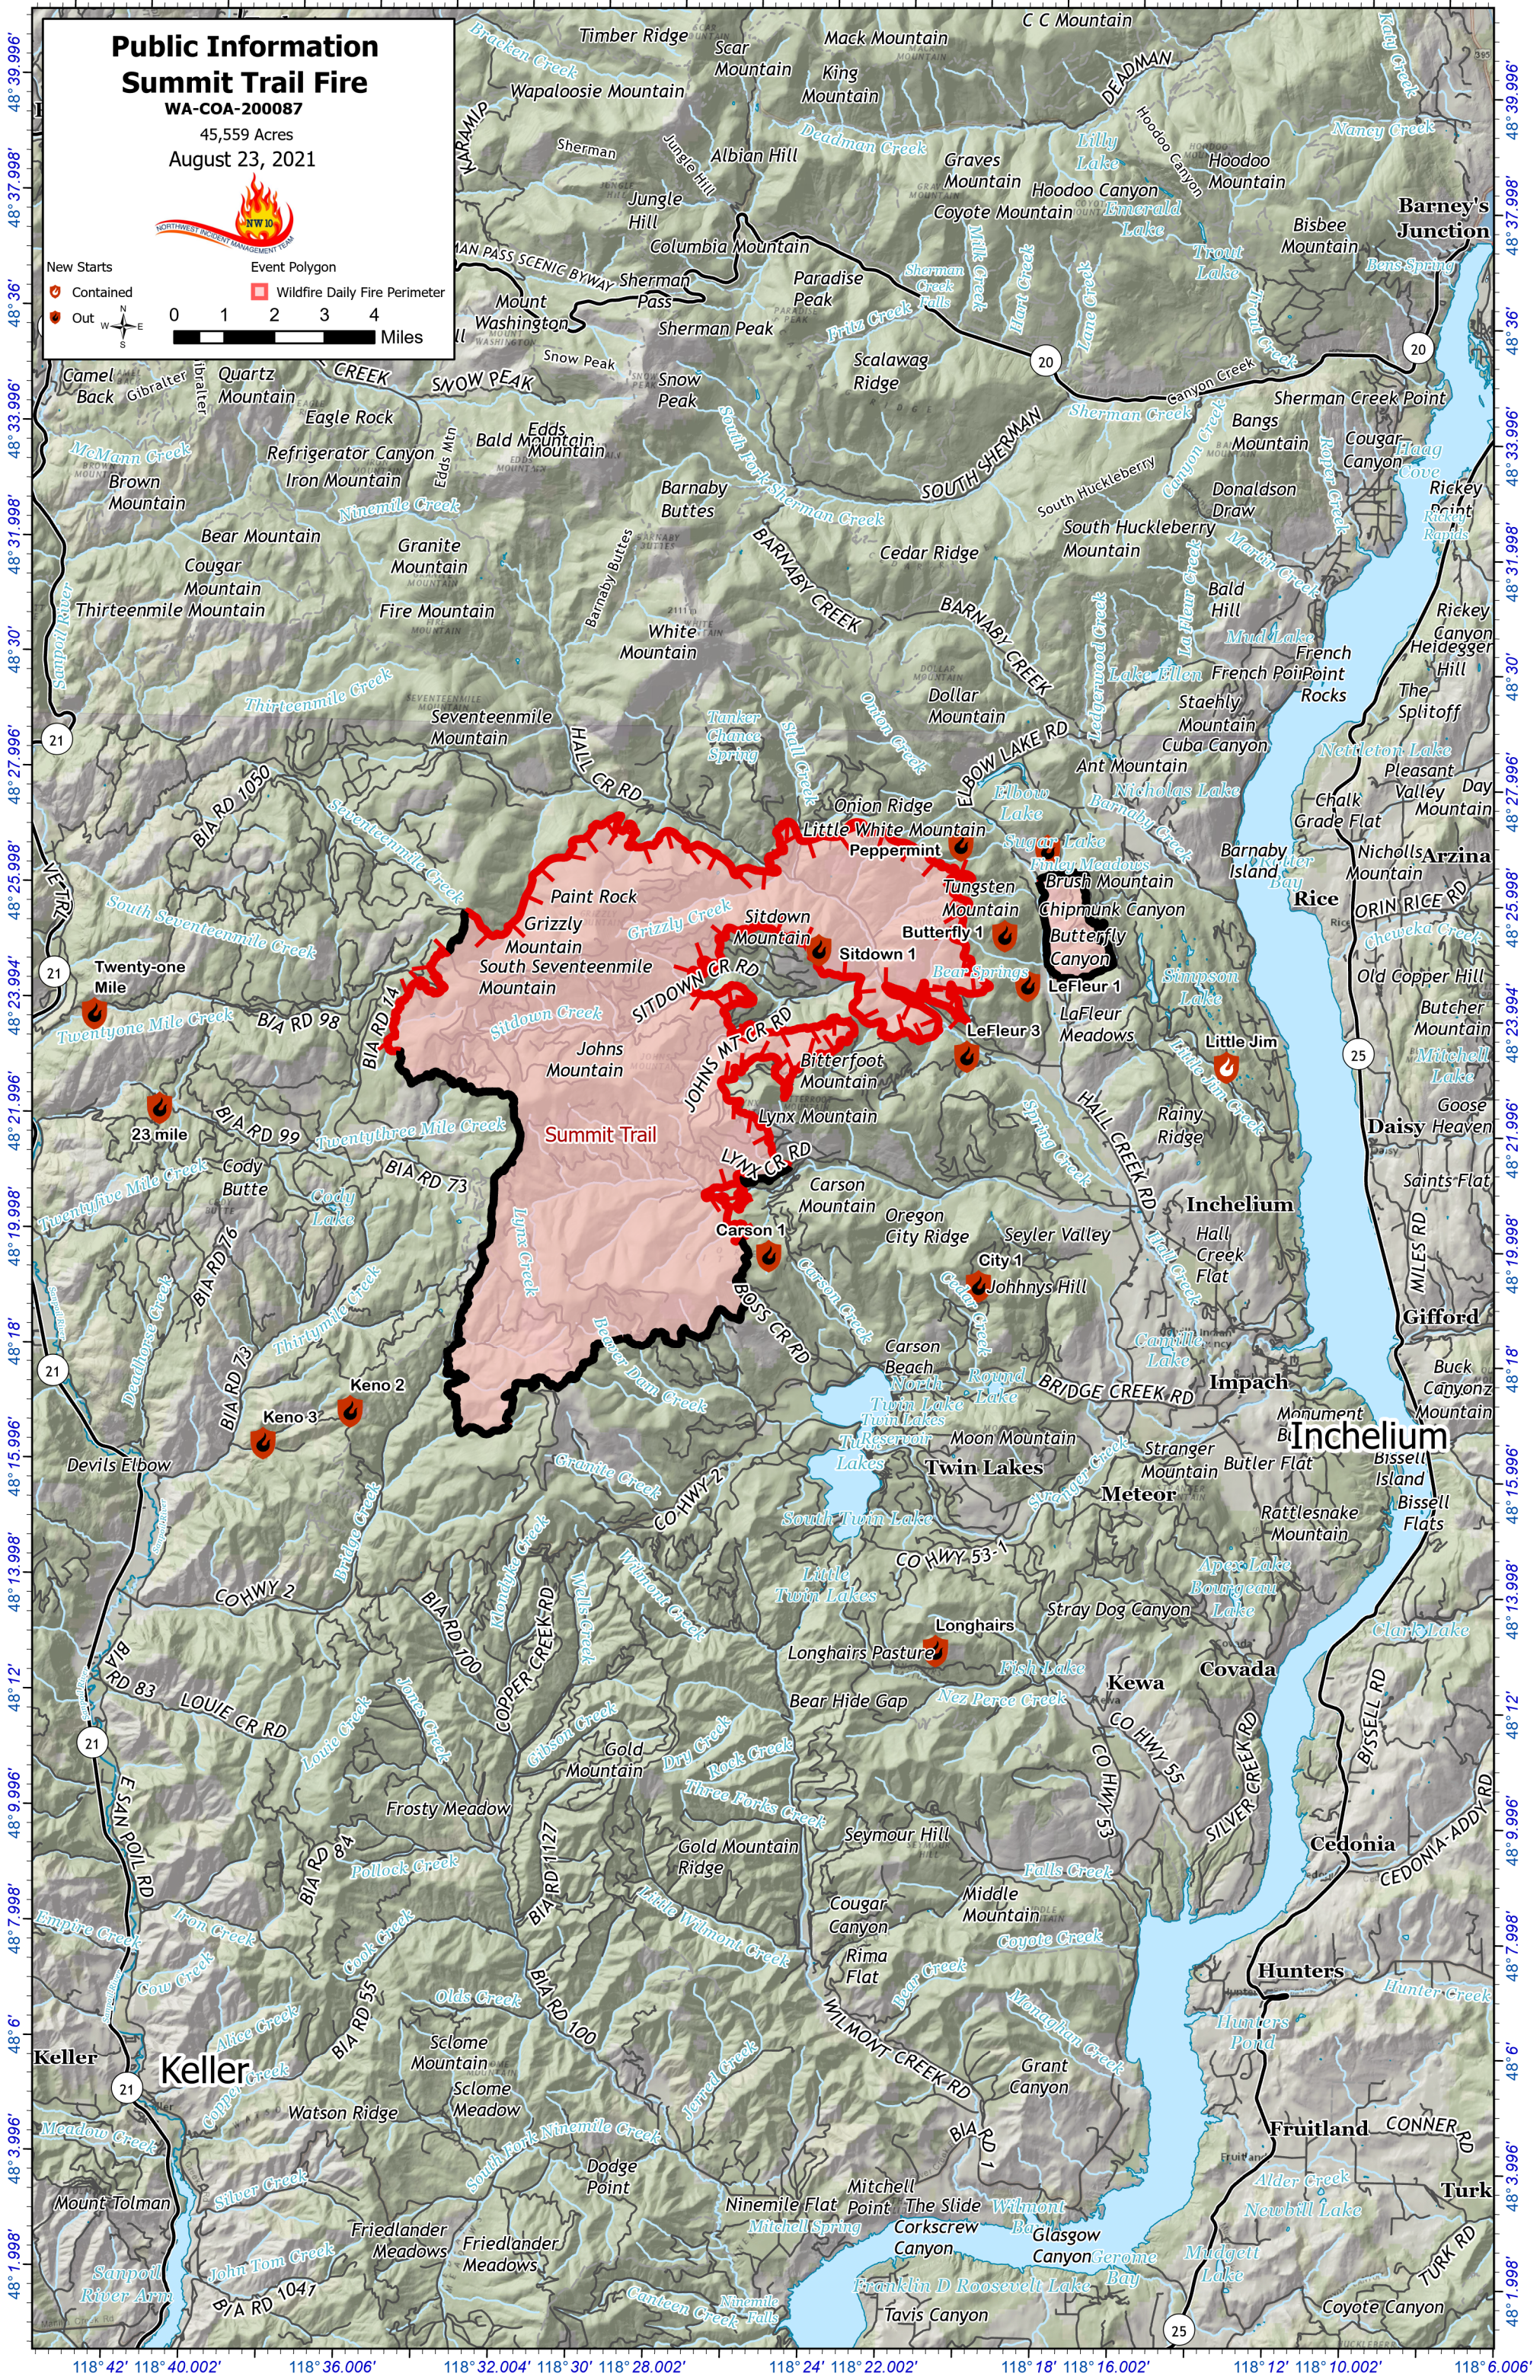

118° 44.004' 118° 42' 118° 40.002' 118° 36.006' 118° 32.004' 118° 30' 118° 28.002' 118° 24' 118° 22.002' 118° 18' 118° 16.002' 118° 12' 118° 10.002'

Public Information Summit Trail Fire

WA-COA-200087
45,559 Acres
August 23, 2021

New Starts

- Contained
- Out

Event Polygon

- Wildfire Daily Fire Perimeter

0 1 2 3 4 Miles

118° 42' 118° 40.002' 118° 36.006' 118° 32.004' 118° 30' 118° 28.002' 118° 24' 118° 22.002' 118° 18' 118° 16.002' 118° 12' 118° 10.002' 118° 6.006'