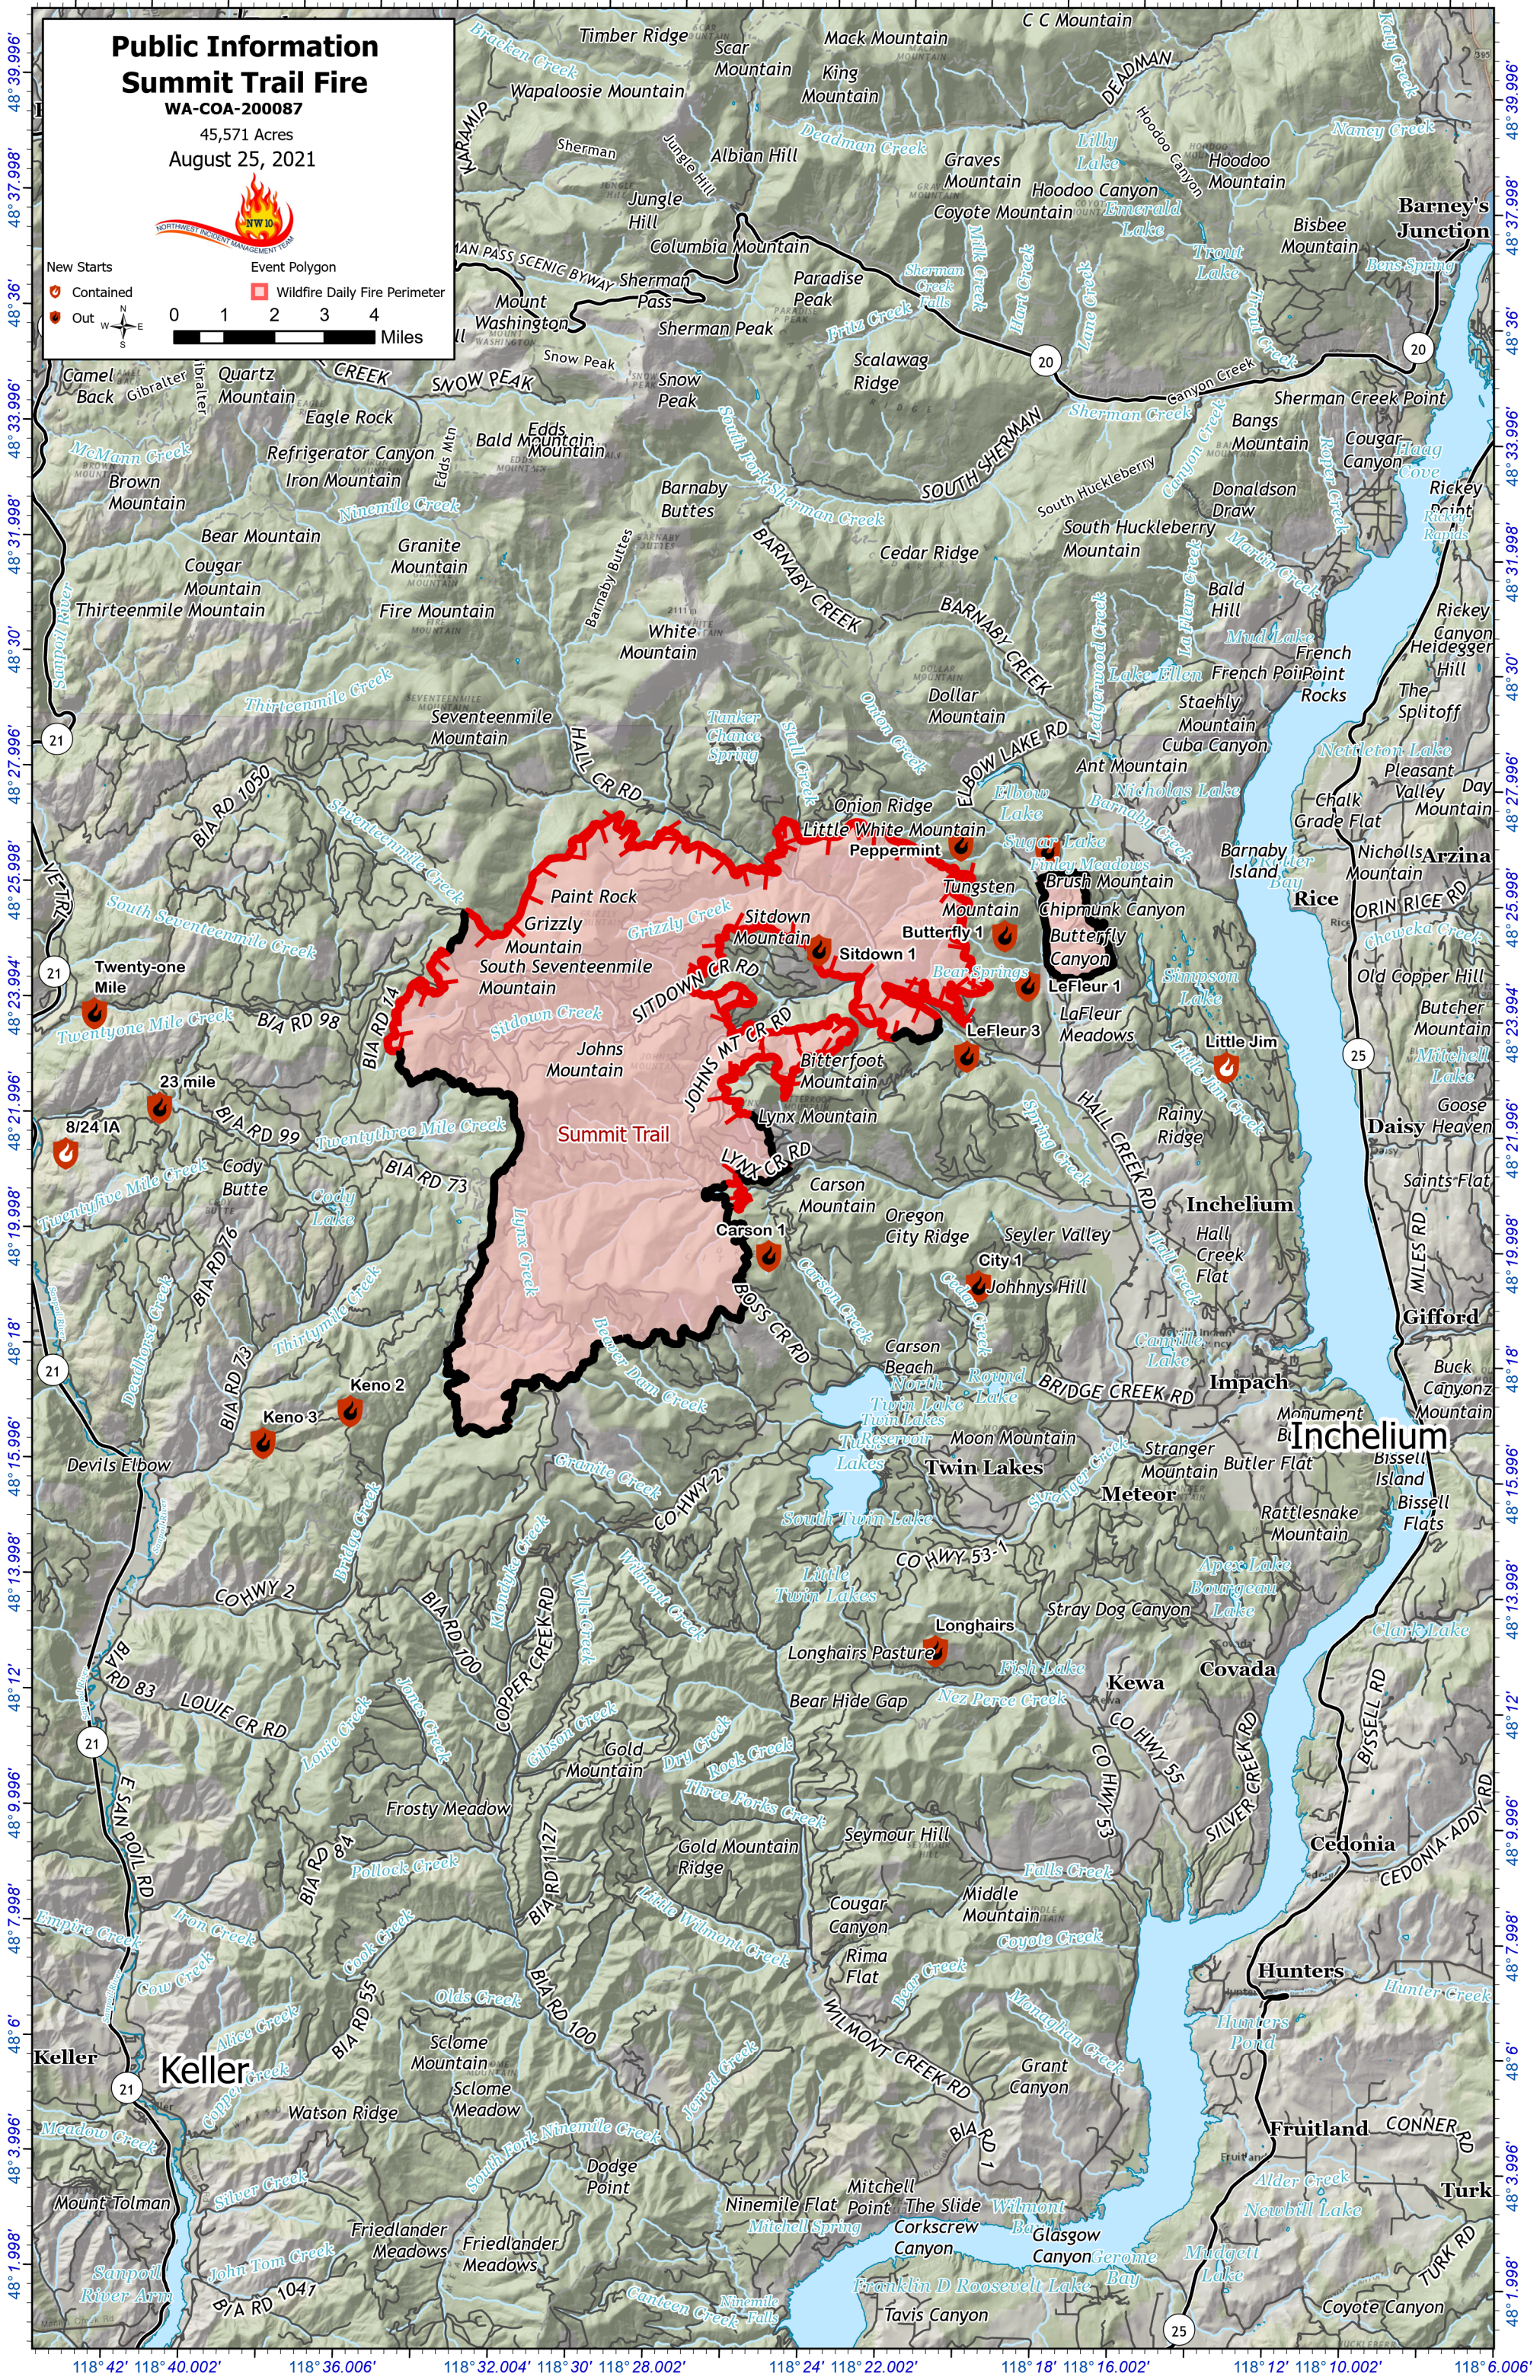

118° 44.004' 118° 42' 118° 40.002' 118° 36.006' 118° 32.004' 118° 30' 118° 28.002' 118° 24' 118° 22.002' 118° 18' 118° 16.002' 118° 12' 118° 10.002'

Public Information Summit Trail Fire

WA-COA-200087
45,571 Acres
August 25, 2021

New Starts

- Contained
- Out

Event Polygon

- Wildfire Daily Fire Perimeter

0 1 2 3 4 Miles

118° 42' 118° 40.002' 118° 36.006' 118° 32.004' 118° 30' 118° 28.002' 118° 24' 118° 22.002' 118° 18' 118° 16.002' 118° 12' 118° 10.002' 118° 6.006'