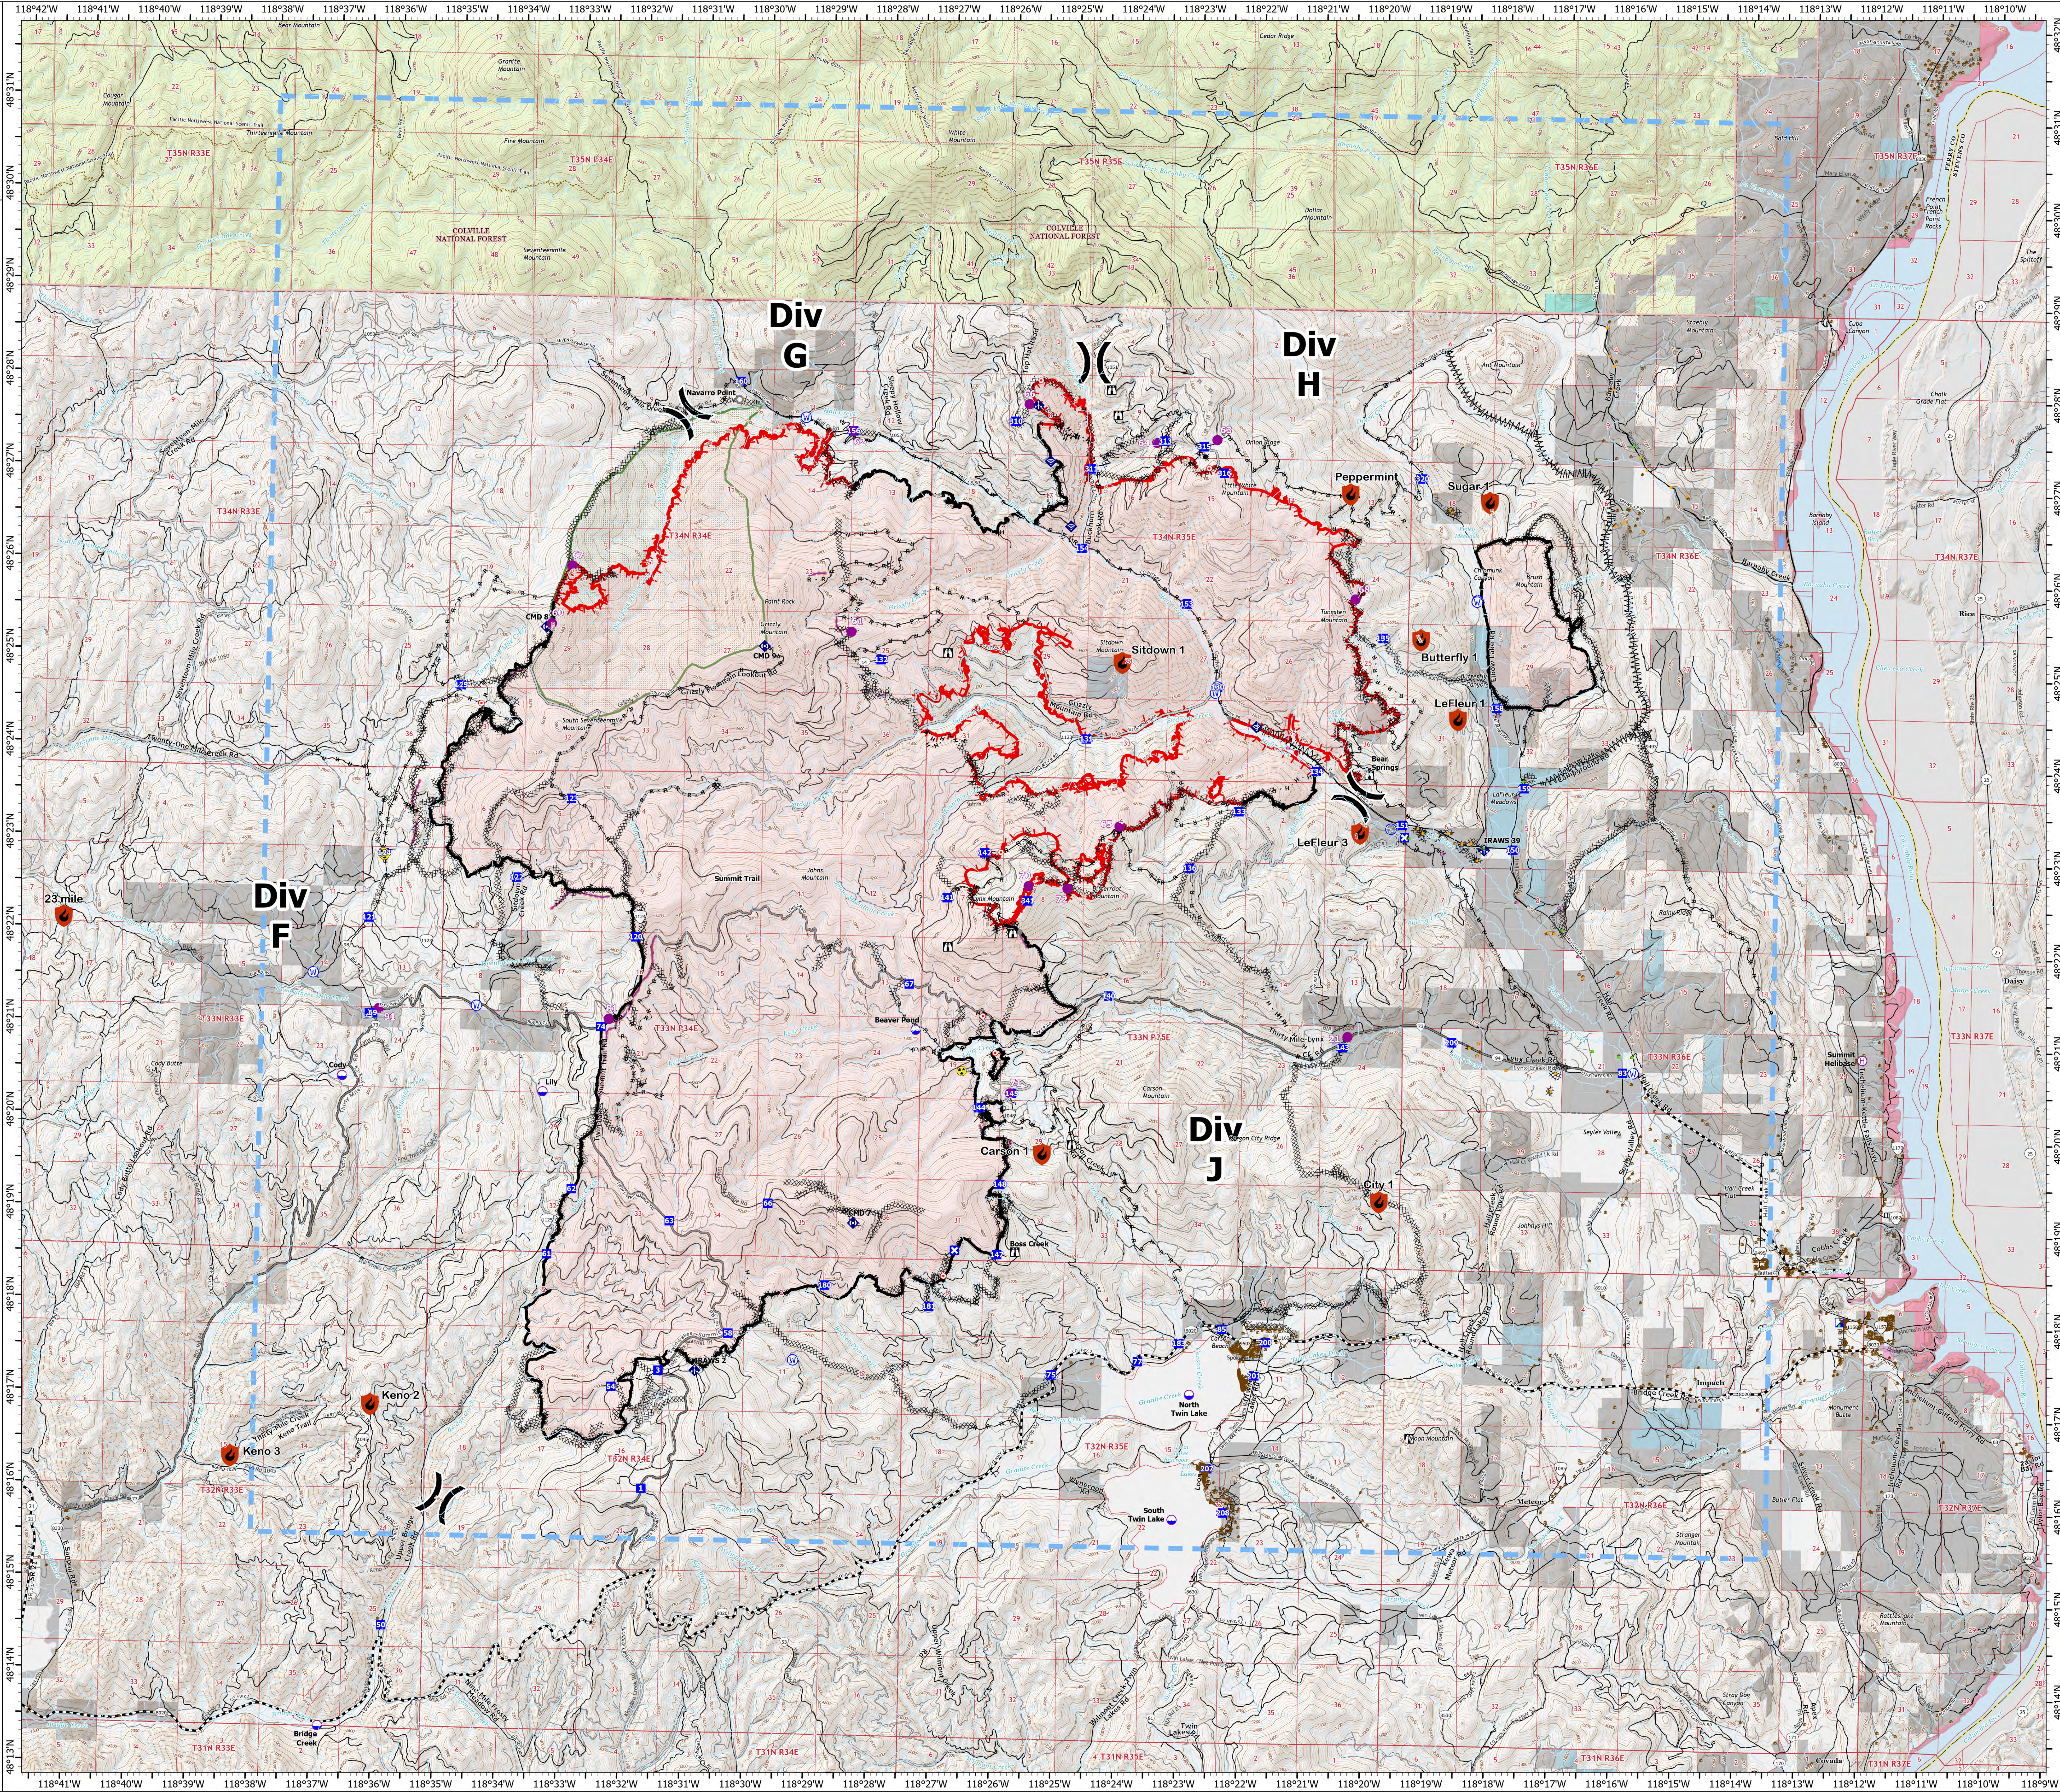

OPS

Summit Trail Fire
WA-COA-200087
September 09, 2021

48,457 acres at 09/07/2021 at 1840

- Out
- Defensible - Stand Alone
- Defensible - Prep and Hold
- Non-Defensible - Prep and Leave
- Non-Defensible - Rescue Drive-By
- Unknown
- Structures
- Pipeline
- Perennial Stream
- Canal/Ditch
- Underground Pipeline
- Intermittent Stream
- Dip Site
- Helispot
- Helibase
- Division Break
- Incident Command Post
- Drop Point
- Closure
- Camp
- Lookout
- Hot Spot - Spot Fire
- Comm Tower
- Landmark
- Bridge
- Mobile Weather Unit
- Internet Access
- Repeater
- Hazard
- Water Source
- Temporary Flight Restriction
- Contained Line
- Completed Dozer Line
- Completed Fuel Break
- Completed Hand Line
- Completed Mixed Construction Line
- Completed Road as Line
- Planned Hand Line
- Planned Mixed Construction Line
- Planned Road as Line
- Planned Secondary Line
- Access or Improved Road
- Other
- Retardant Drop
- Fire Edge
- Contained Line
- Wildfire Daily Fire
- Perimeter
- Wilderness Area

SOUTHWEST AREA
INCIDENT MANAGEMENT
TEAM 4