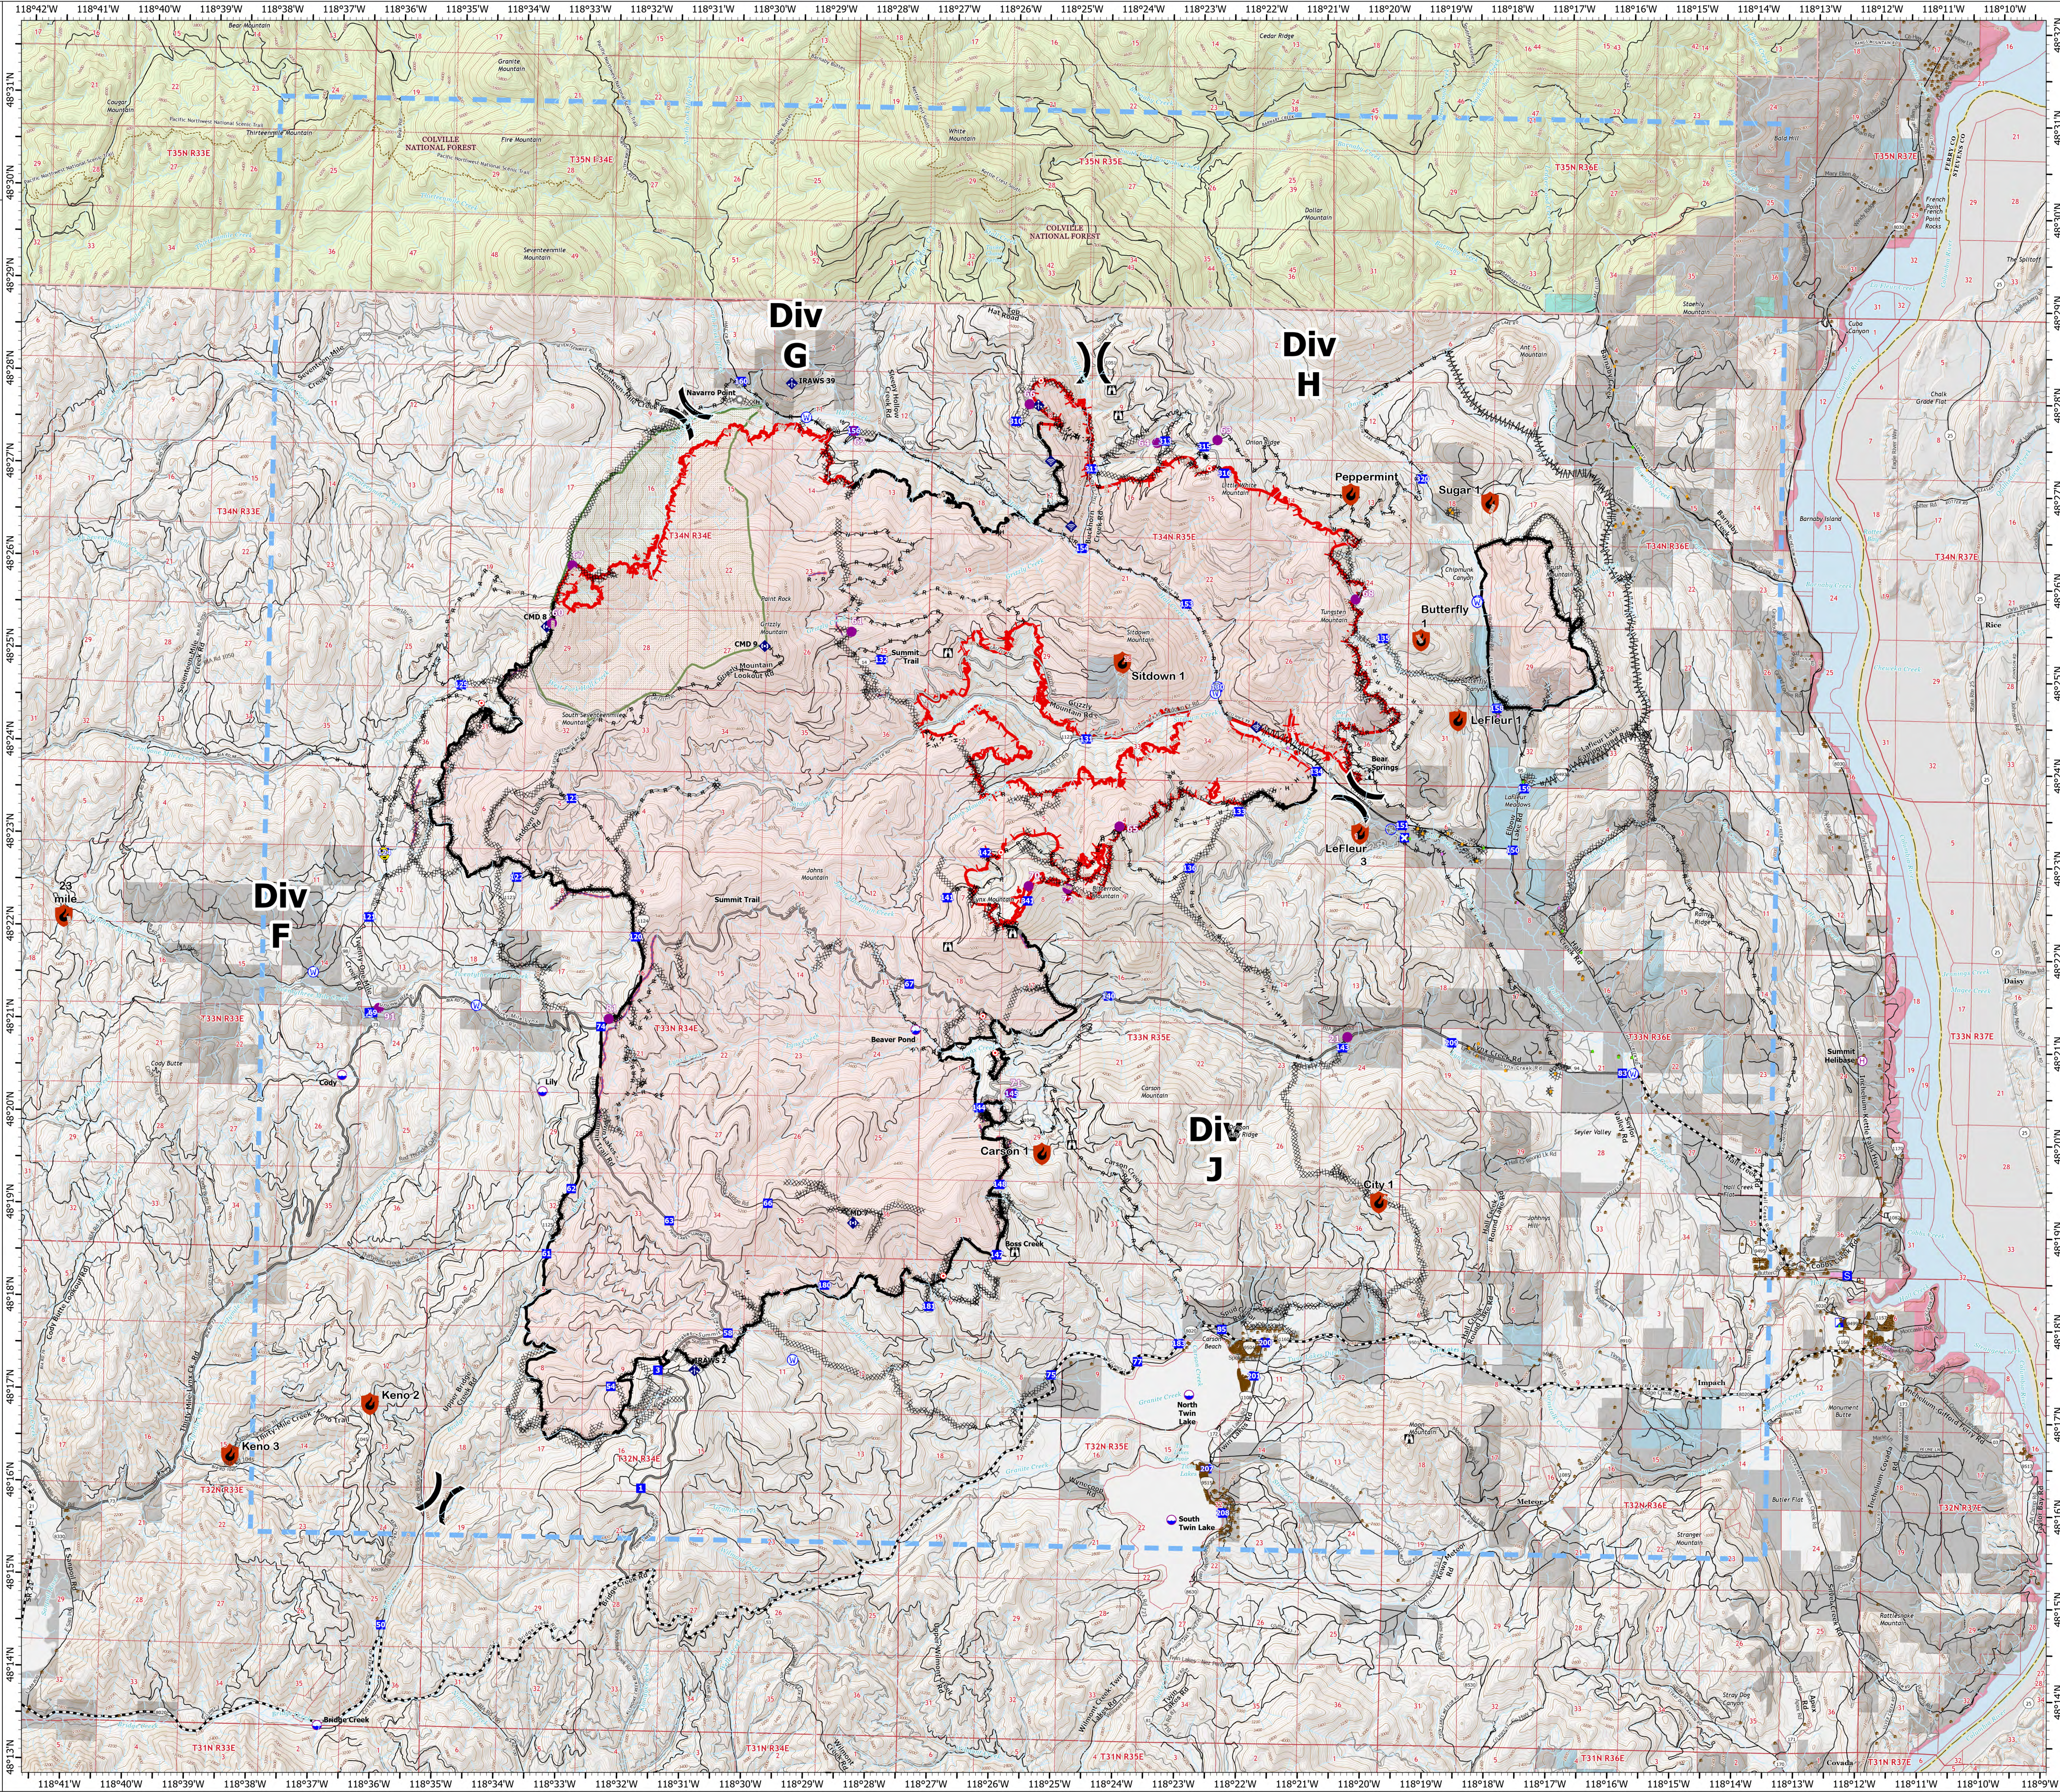

OPS

Summit Trail Fire
WA-COA-200087
September 10, 2021

48,795 acres at 09/08/2021 at 2153

- Out
- Defensible - Stand Alone
- Defensible - Prep and Hold
- Non-Defensible - Prep and Leave
- Non-Defensible - Rescue Drive-By
- Unknown
- Structures
- Pipeline
- Perennial Stream
- Canal/Ditch
- Underground Pipeline
- Intermittent Stream
- Dip Site
- Helispot
- Helibase
- Division Break
- Incident Command Post
- Drop Point
- Closure
- Camp
- Staging Area
- Lookout
- Hot Spot - Spot Fire
- Comm Tower
- Landmark
- Bridge
- Mobile Weather Unit
- Internet Access
- Repeater
- Hazard
- Water Source
- Temporary Flight Restriction
- Contained Line
- Completed Dozer Line
- Completed Fuel Break
- Completed Hand Line
- Completed Mixed Construction Line
- Completed Road as Line
- Planned Hand Line
- Planned Mixed Construction Line
- Planned Road as Line
- Planned Secondary Line
- Access or Improved Road
- Other
- Retardant Drop
- Fire Edge
- Contained Line
- Other
- Wildfire Daily Fire Perimeter
- Wilderness Area

Miles 0 1 2
Kilometers 0 1 2

SOUTHWEST AREA
INCIDENT MANAGEMENT TEAM 4