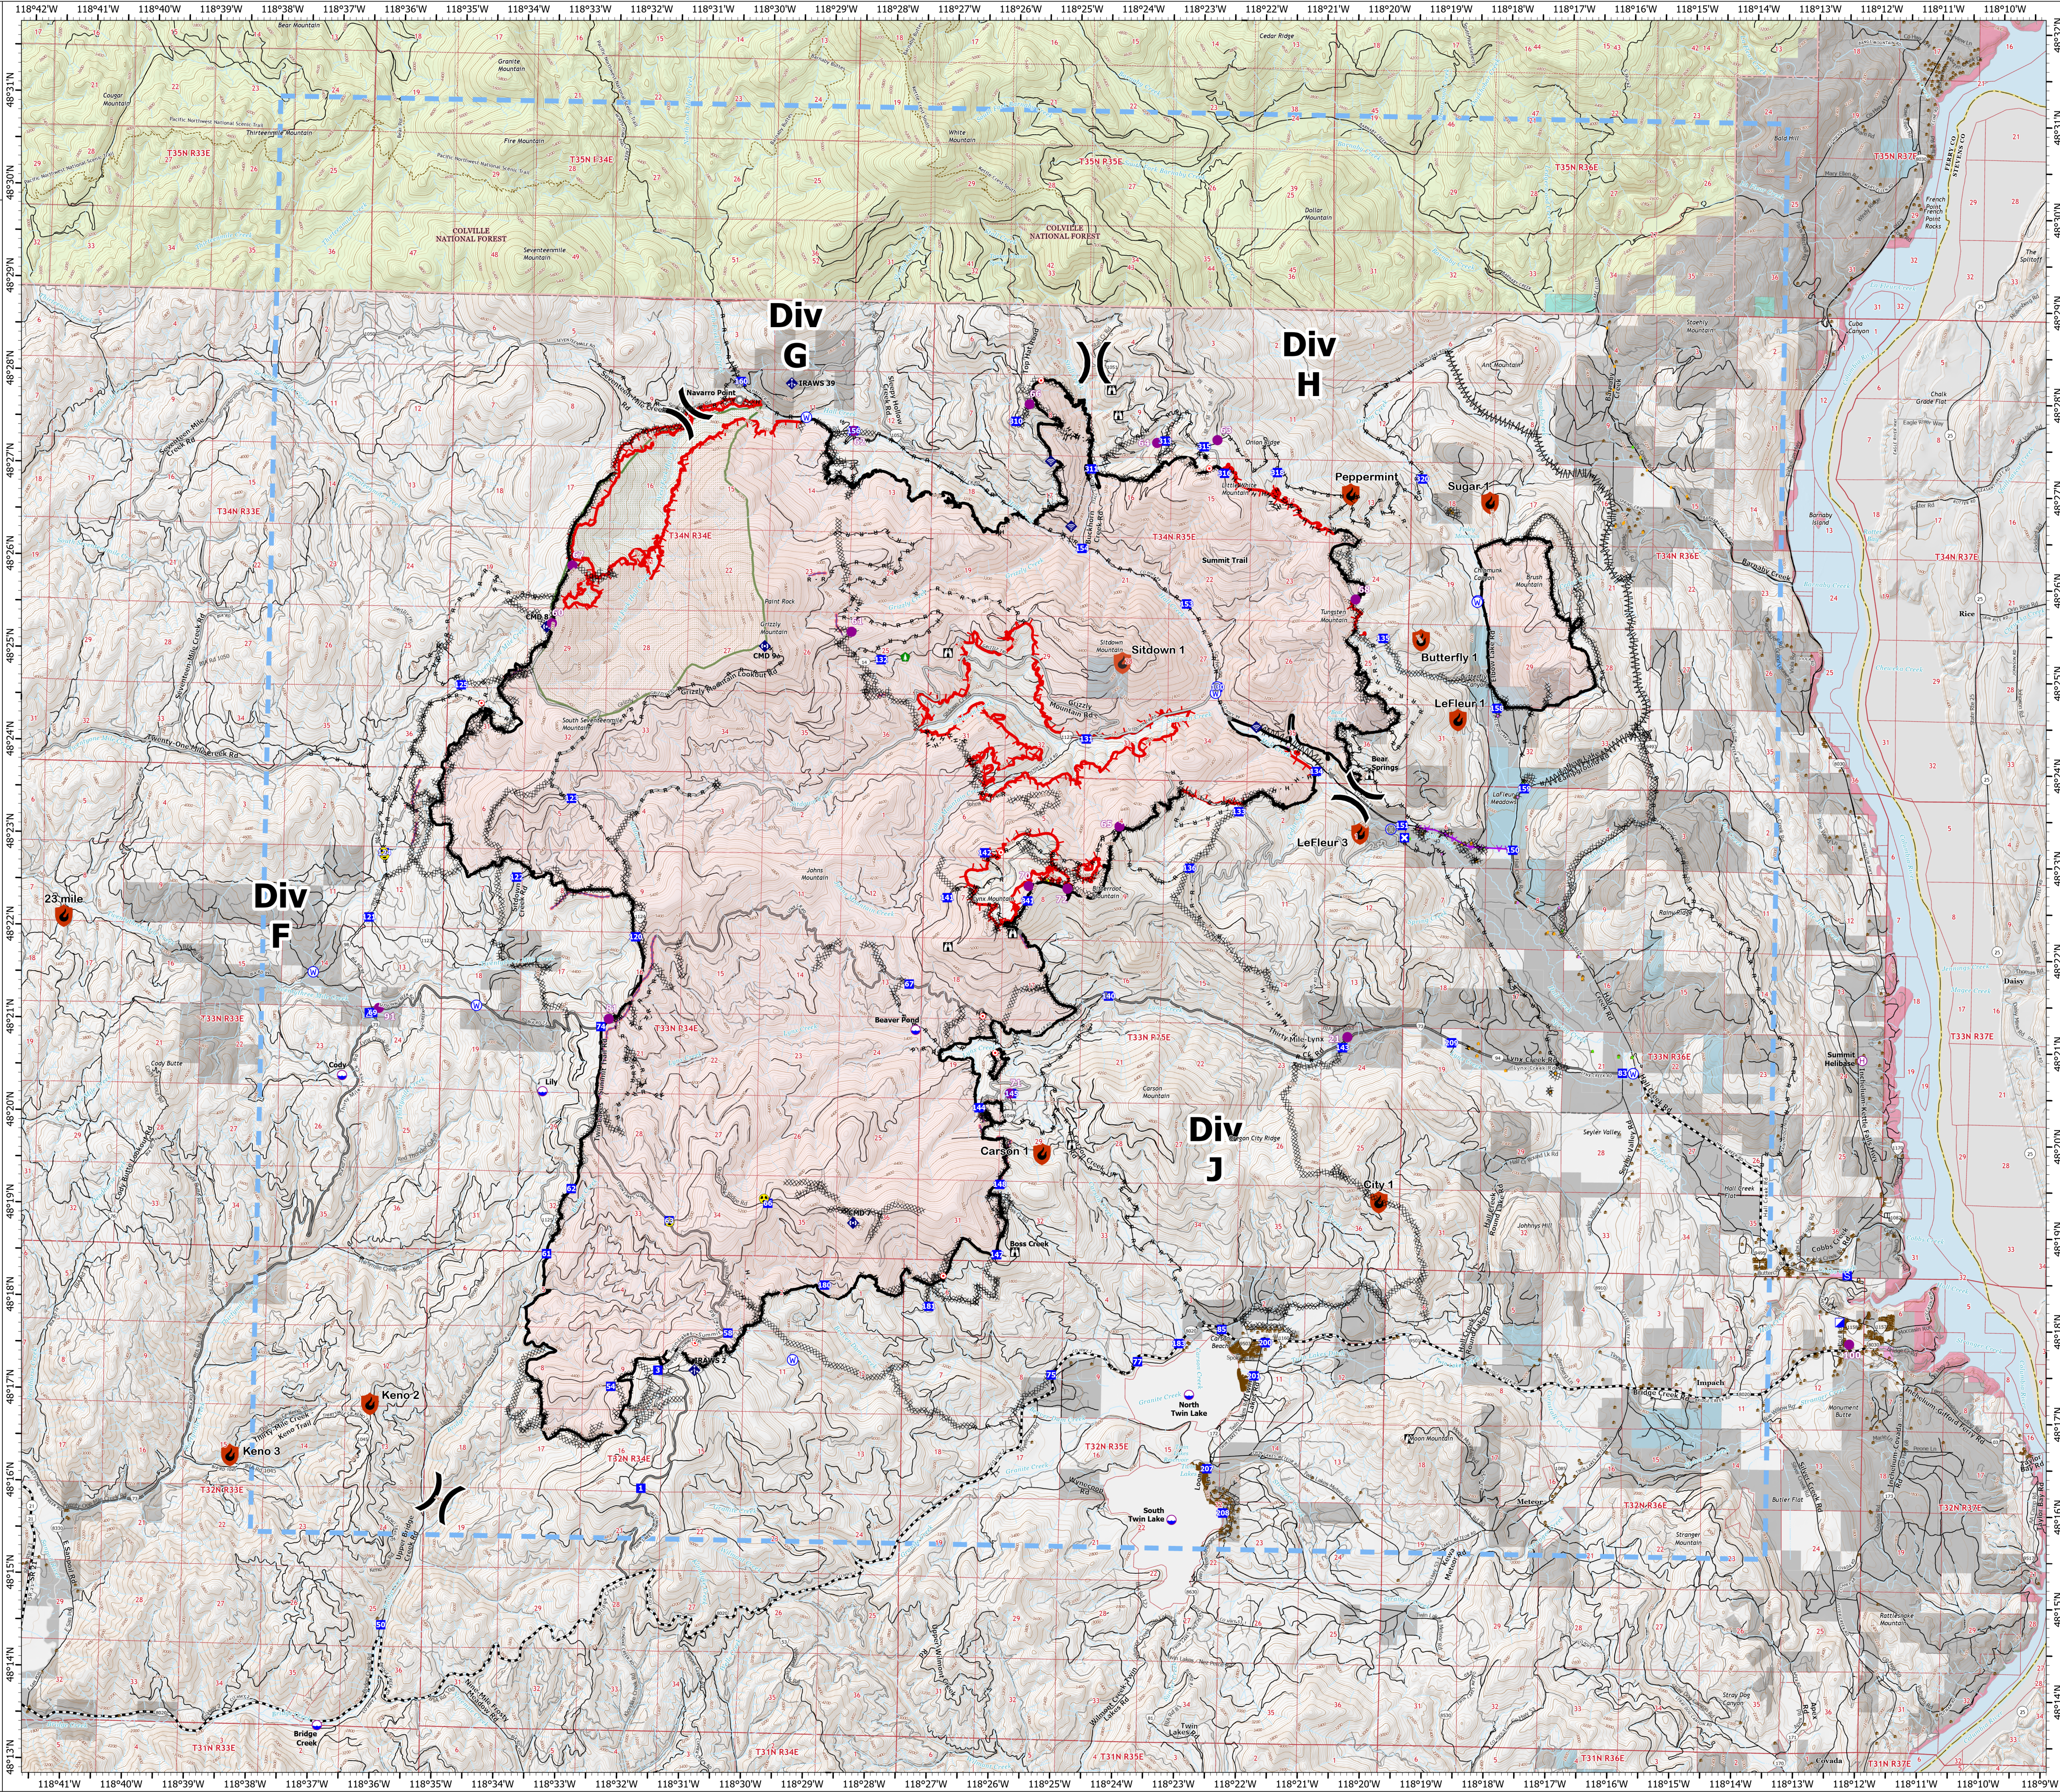

OPS

Summit Trail Fire
WA-COA-200087
September 15, 2021

49,554 acres at 09/13/2021 at 1850

- New Starts**
 - Structure Triage**
 - Hydrography**
 - Other**
- Out
 - Defensible - Stand Alone
 - Defensible - Prep and Hold
 - Non-Defensible - Prep and Leave
 - Non-Defensible - Rescue Drive-By
 - Unknown
 - Structures
 - Pipeline
 - Perennial Stream
 - Canal/Ditch
 - Underground Pipeline
 - Intermittent Stream
 - Dip Site
 - Helispot
 - Helibase
 - Division Break
 - Incident
 - Command Post
 - Drop Point
 - Closure
 - Camp
 - Staging Area
 - Lookout
 - Hot Spot - Spot Fire
 - Comm Tower
 - Landmark
 - Bridge
 - Hazard Tree
 - Mobile Weather Unit
 - Internet Access
 - Repeater
 - Hazard
 - Water Source
 - Temporary Flight Restriction
 - Contained Line
 - Completed Dozer Line
 - Completed Fuel Break
 - Completed Hand Line
 - Completed Mixed Construction Line
 - Completed Road as Line
 - Planned Hand Line
 - Planned Mixed Construction Line
 - Planned Road as Line
 - Planned Secondary Line
 - Access or Improved Road
 - Highlighted Feature
 - Other
 - Aerial Hazard
 - Retardant Drop
 - Fire Edge
 - Contained Line
 - Wildfire Daily Fire Perimeter
 - Wilderness Area

SOUTHWEST AREA
INCIDENT MANAGEMENT TEAM 4