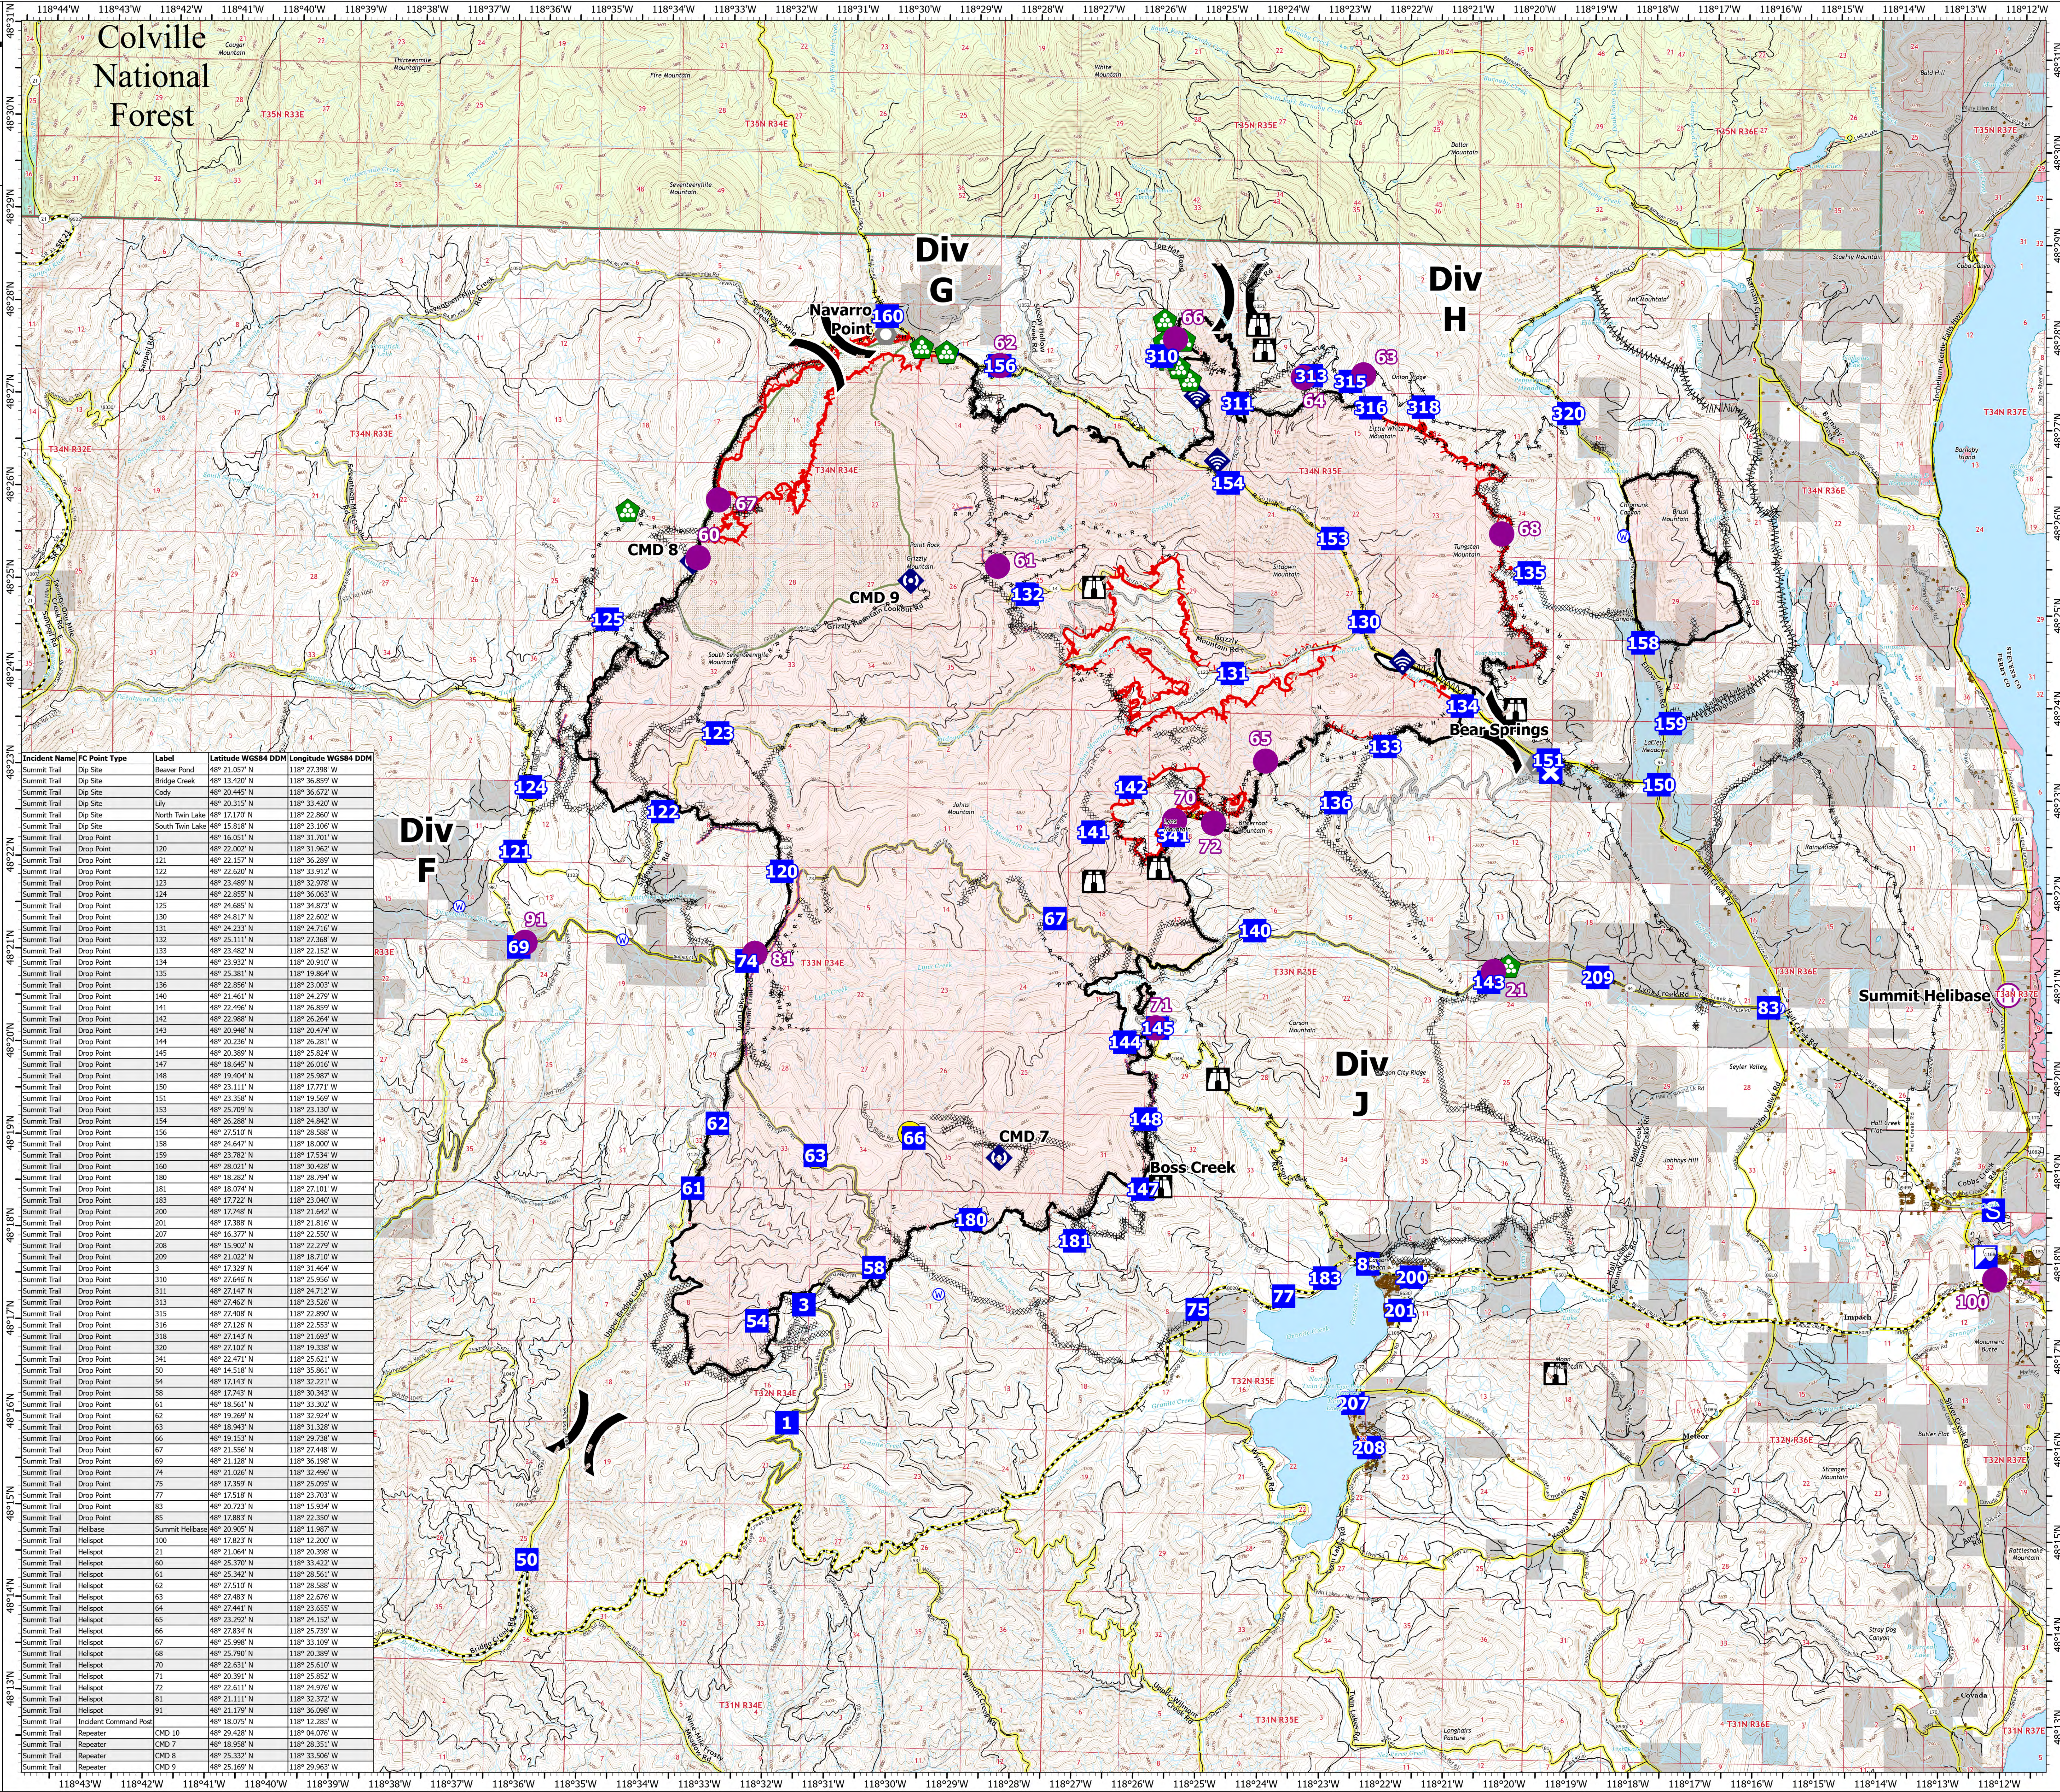

COMM MEDICAL

Summit Trail Fire
WA-COA-200087
September 14, 2021
49,551 acres on 09/11/2021 at 1845

- Helispot
- Helibase
- ⌋ Division Break
- ⌋ Incident Command Post
- ⌋ Drop Point
- ⌋ Closure
- ⌋ Staging Area
- ⌋ Lookout
- ⌋ Landmark
- ⌋ Bridge
- ⌋ Structure Wrap
- ⌋ Landing or Log Deck
- ⌋ Internet Access
- ⌋ Repeater
- ⌋ Hazard
- ⌋ Water Source
- ⌋ Completed Dozer Line
- ⌋ Completed Fuel Break
- ⌋ Completed Hand Line
- ⌋ Completed Mixed Construction Line
- ⌋ Completed Road as Line
- ⌋ Access or Improved Road
- ⌋ Highlighted Feature
- ⌋ Other
- ⌋ Retardant Drop
- ⌋ Fire Edge
- ⌋ Contained Line
- ⌋ Wildfire Daily Fire Perimeter
- ⌋ Structures
- ⌋ Main Roads
- ⌋ County or Equivalent
- ⌋ Colville National Forest
- ⌋ Wilderness Area
- ⌋ Private
- ⌋ Colville Confederated Tribes
- ⌋ Ferry County
- ⌋ Indian Allotment Trust Lands
- ⌋ Open water and lakes
- ⌋ US Bureau of Reclamation
- ⌋ US Forest Service
- ⌋ WA DNR

Miles 0 1 2
Kilometers 0 1 2

SOUTHWEST AREA
INCIDENT MANAGEMENT TEAM 4

140,000 - SW Team 4 - 9/13/2021 2022
North American 1983 Datum, LatLong Grid