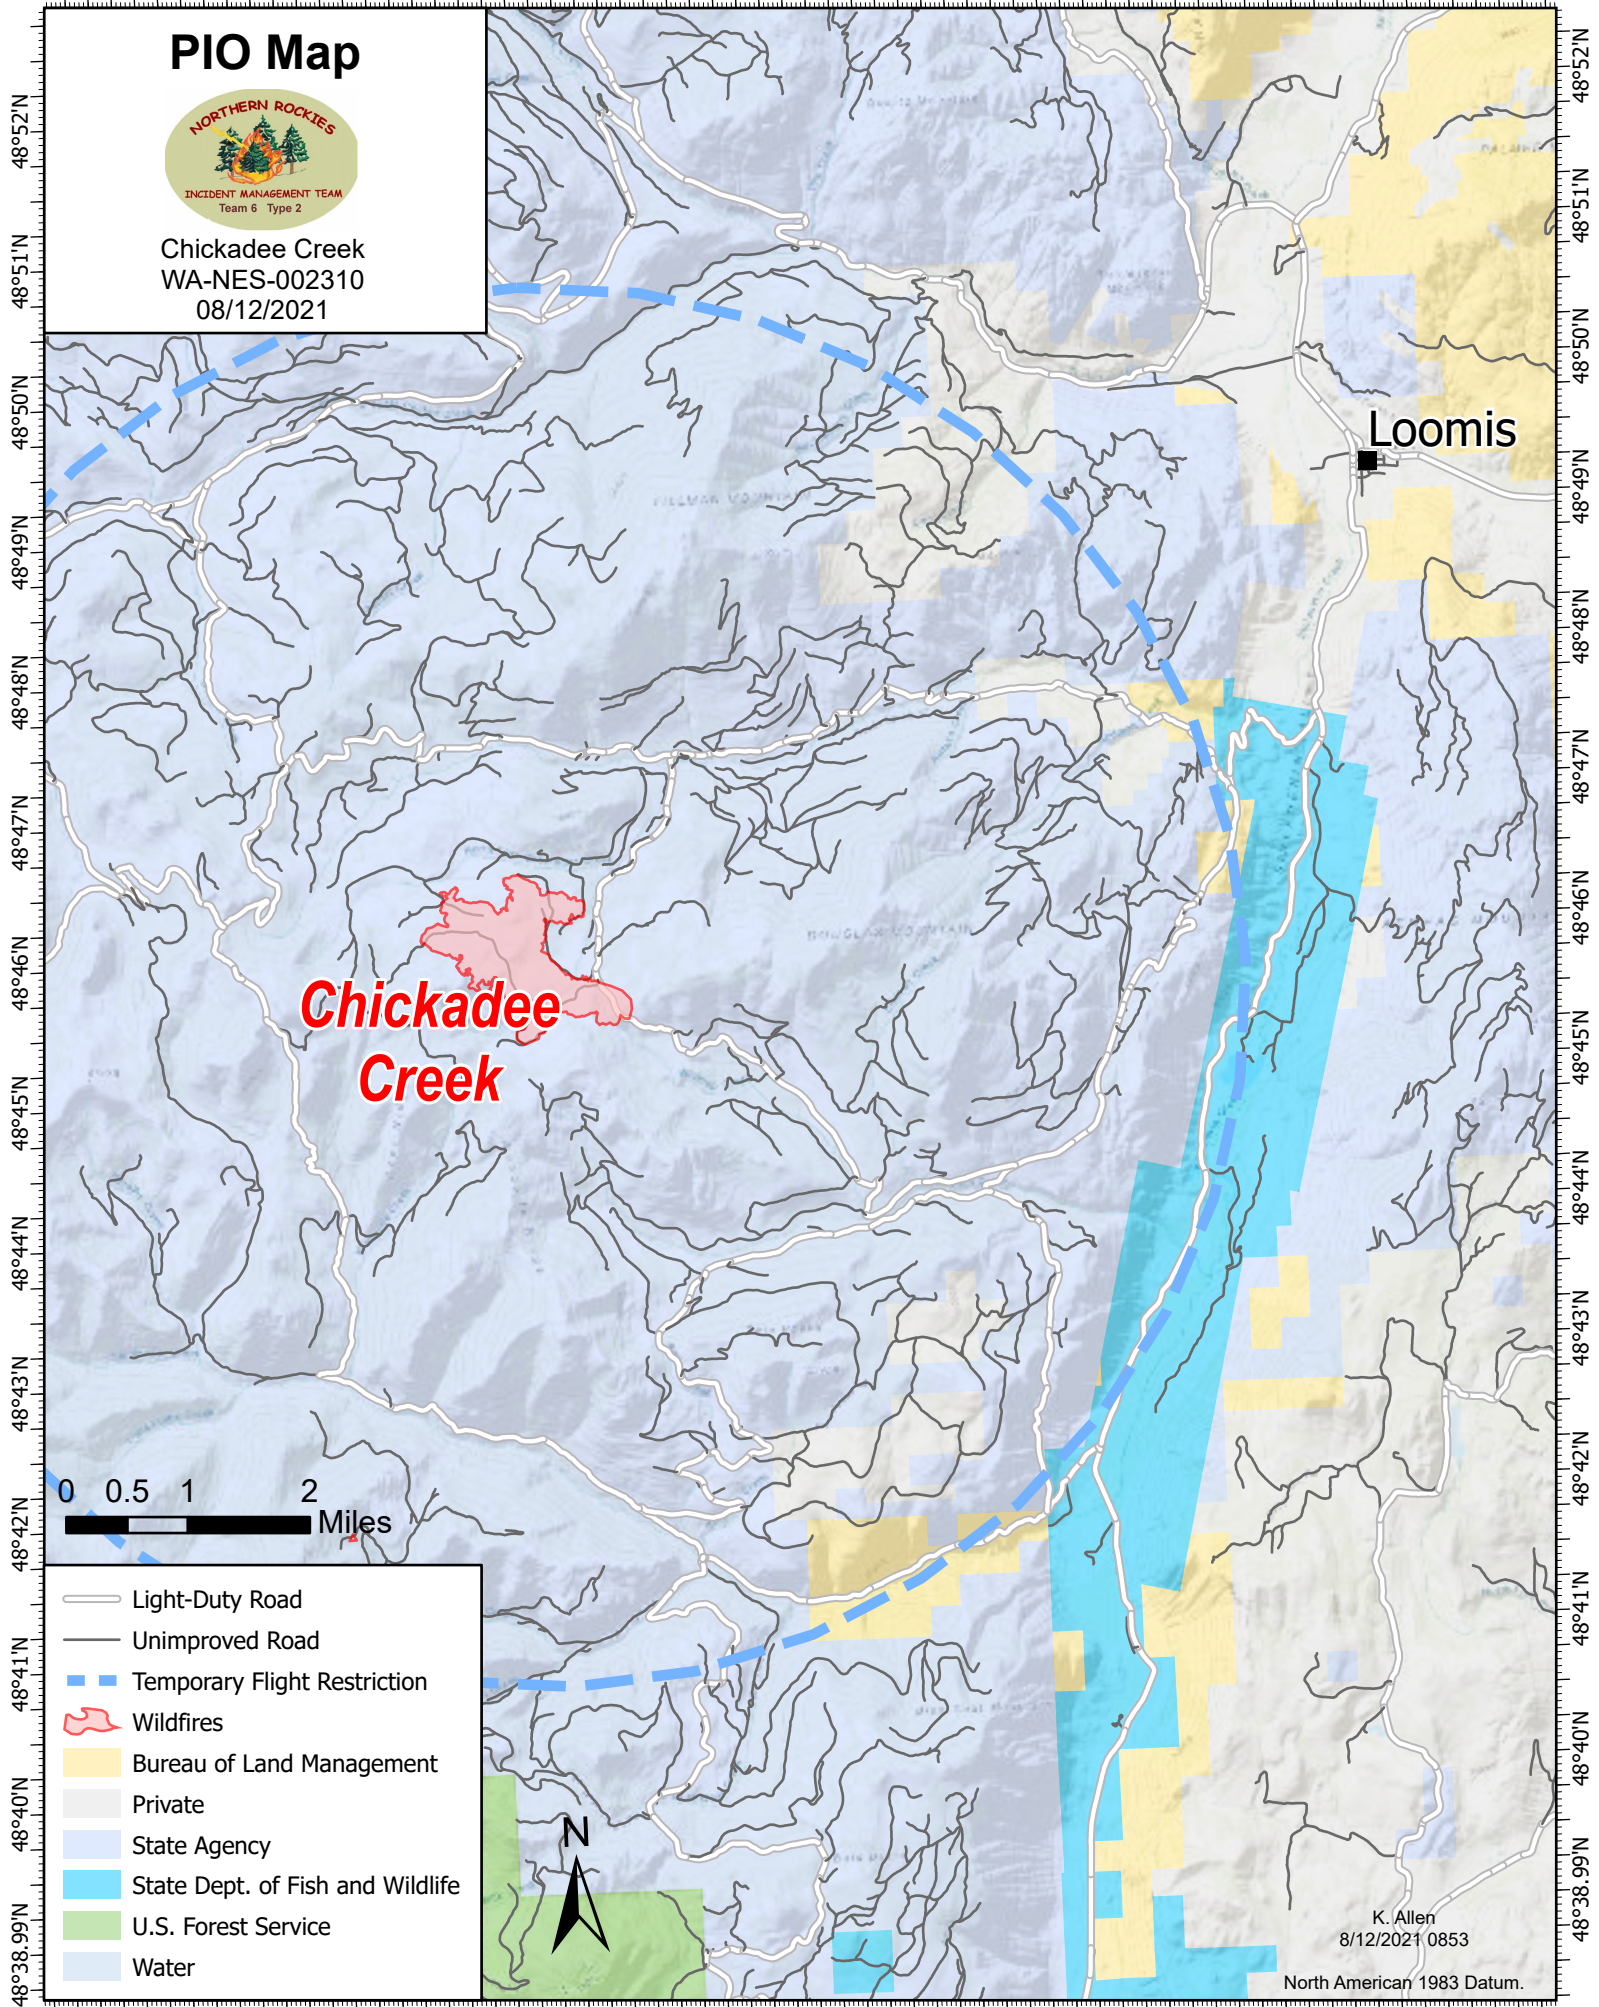

119°52'W 119°50'W 119°49'W 119°48'W 119°47'W 119°46'W 119°45'W 119°44'W 119°43'W 119°42'W 119°41'W 119°40'W 119°39'W 119°38'W 119°37'W

PIO Map

Chickadee Creek
WA-NES-002310
08/12/2021

Loomis

**Chickadee
Creek**

0 0.5 1 2 Miles

- Light-Duty Road
- Unimproved Road
- Temporary Flight Restriction
- Wildfires
- Bureau of Land Management
- Private
- State Agency
- State Dept. of Fish and Wildlife
- U.S. Forest Service
- Water

K. Allen
8/12/2021 0853

North American 1983 Datum.

119°53'W 119°52'W 119°50'W 119°49'W 119°48'W 119°47'W 119°46'W 119°45'W 119°44'W 119°43'W 119°42'W 119°41'W 119°40'W 119°39'W 119°38'W 119°37'W