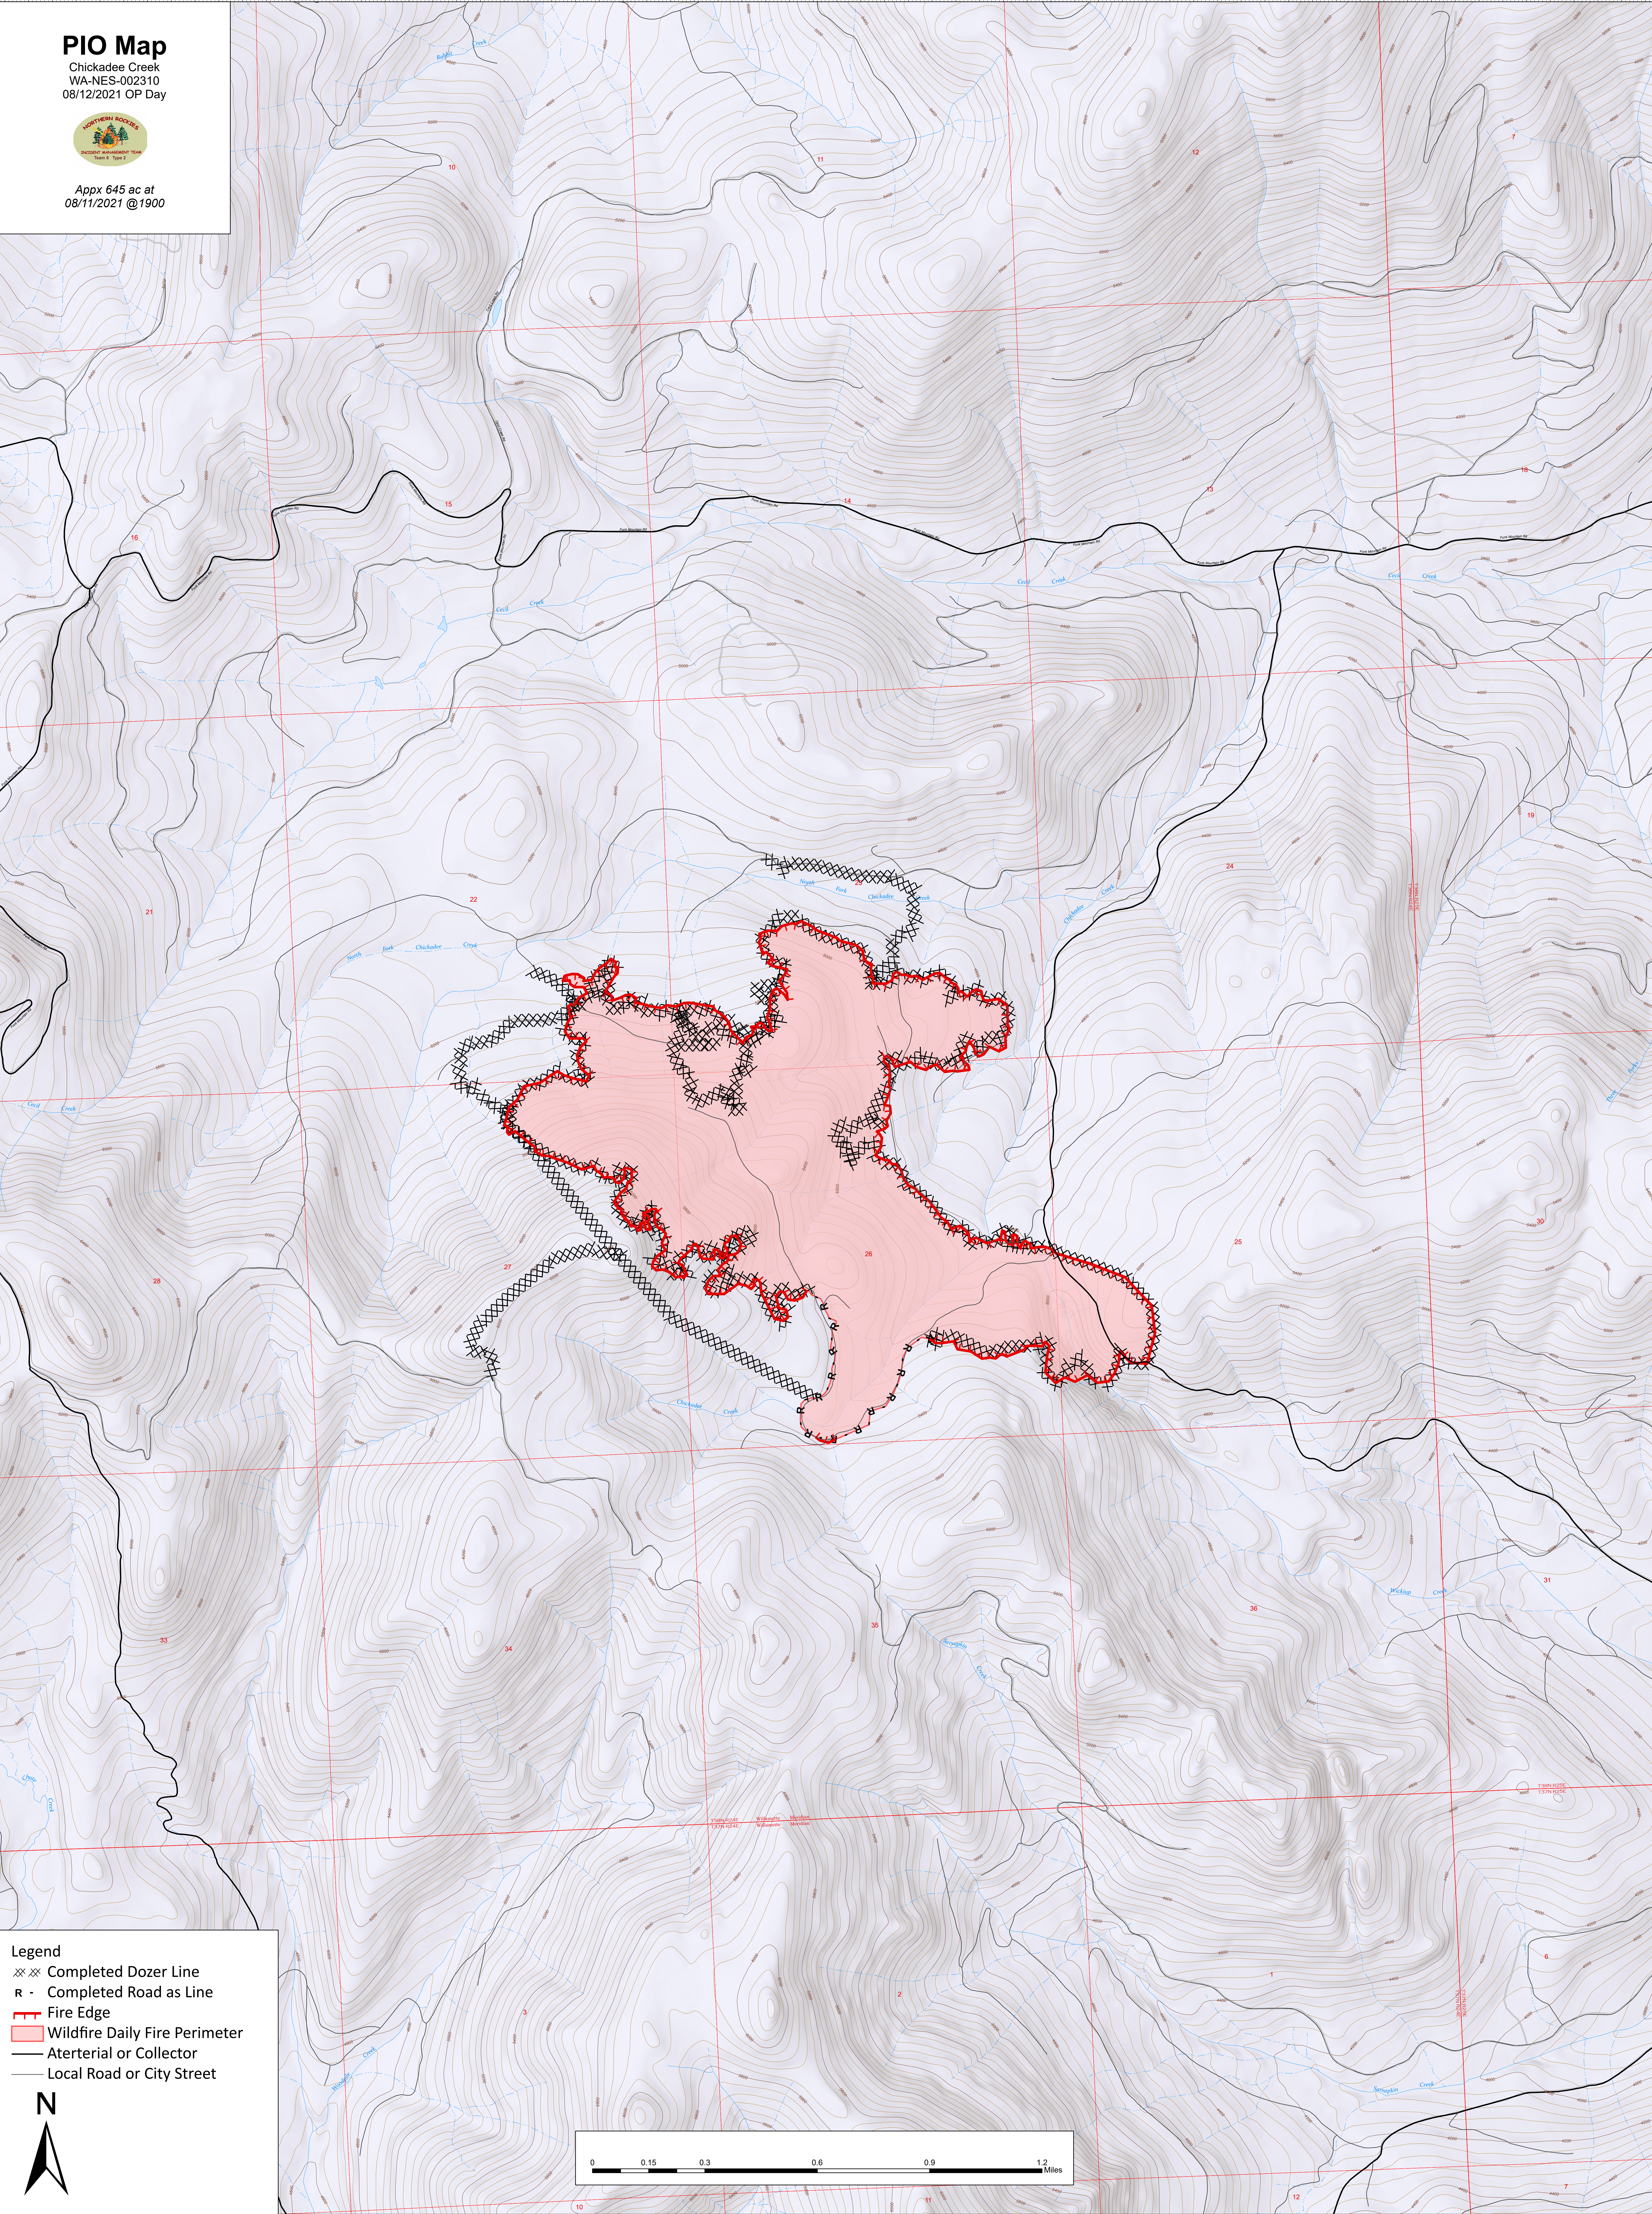

# PIO Map

Chickadee Creek  
WA-NES-002310  
08/12/2021 OP Day

Appx 645 ac at  
08/11/2021 @1900

- Legend**
- xx Completed Dozer Line
  - R - Completed Road as Line
  - Fire Edge
  - Wildfire Daily Fire Perimeter
  - Aterterial or Collector
  - Local Road or City Street