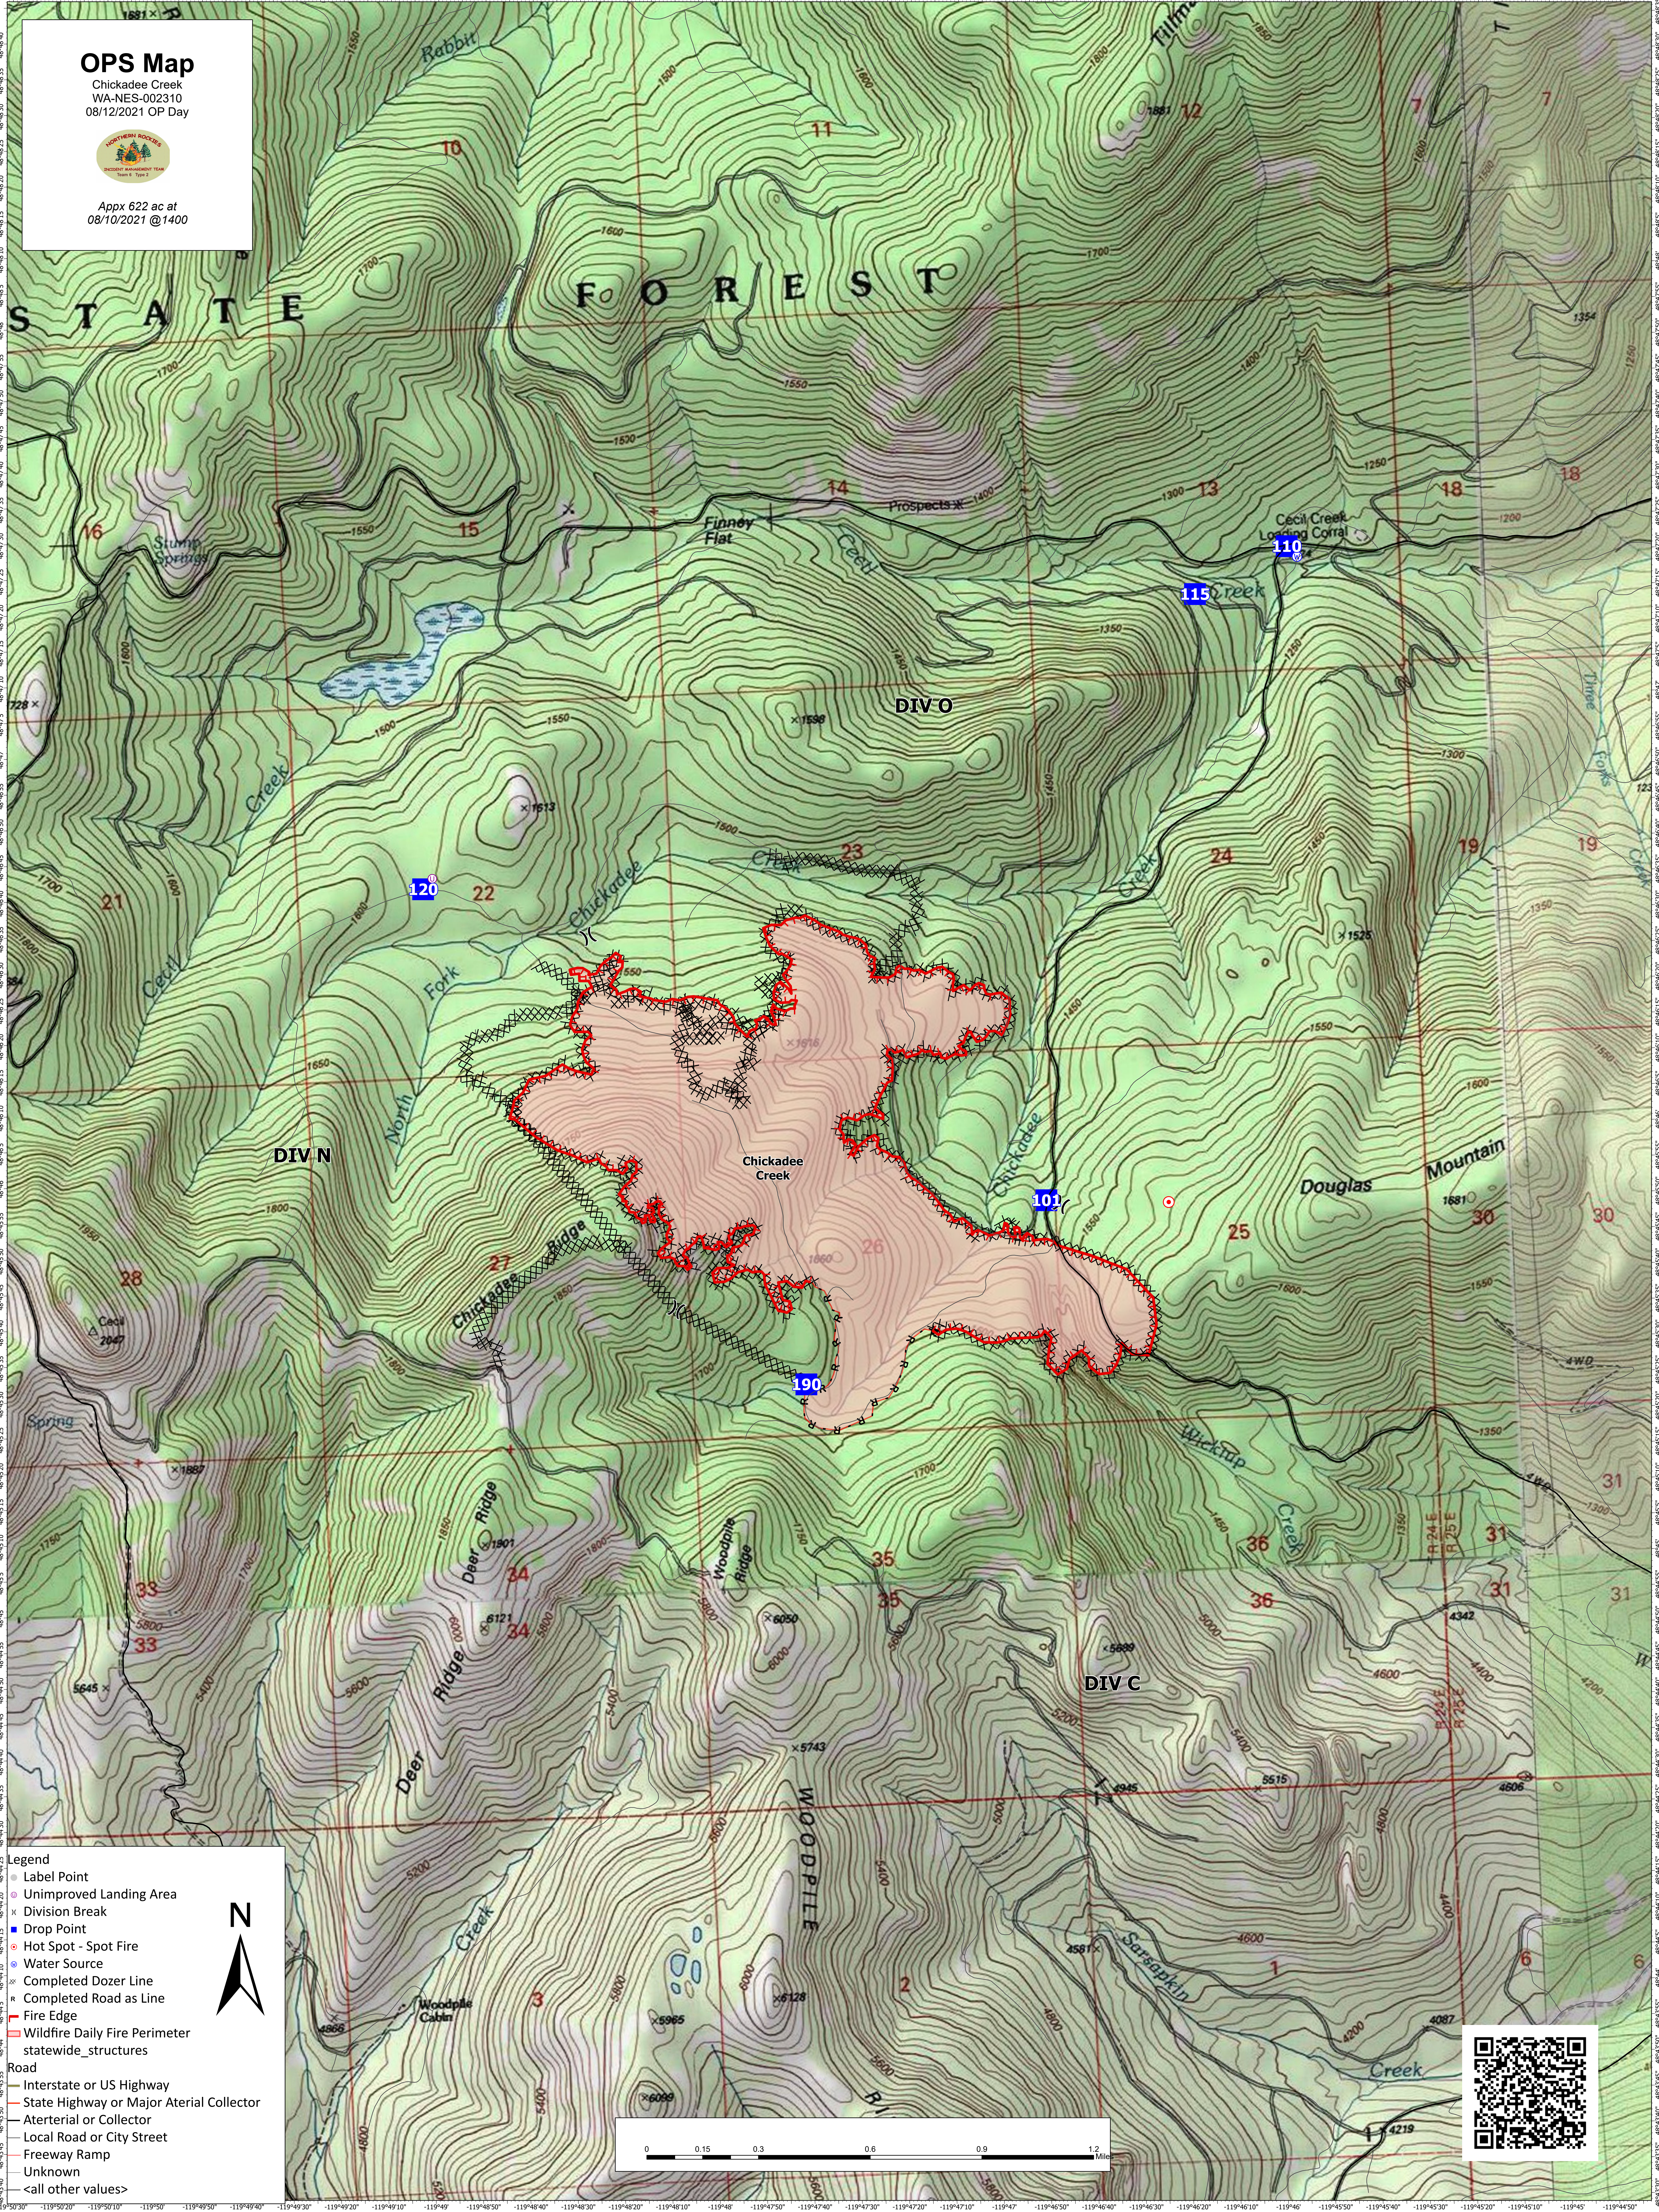

OPS Map

Chickadee Creek
WA-NES-002310
08/12/2021 OP Day

Appx 622 ac at
08/10/2021 @1400

- Legend**
- Label Point
 - Unimproved Landing Area
 - Division Break
 - Drop Point
 - Hot Spot - Spot Fire
 - Water Source
 - ⊗ Completed Dozer Line
 - ⊗ Completed Road as Line
 - ▬ Fire Edge
 - ▬ Wildfire Daily Fire Perimeter statewide_structures
 - Road
 - Interstate or US Highway
 - State Highway or Major Arterial Collector
 - Arterial or Collector
 - Local Road or City Street
 - Freeway Ramp
 - Unknown
 - <all other values>