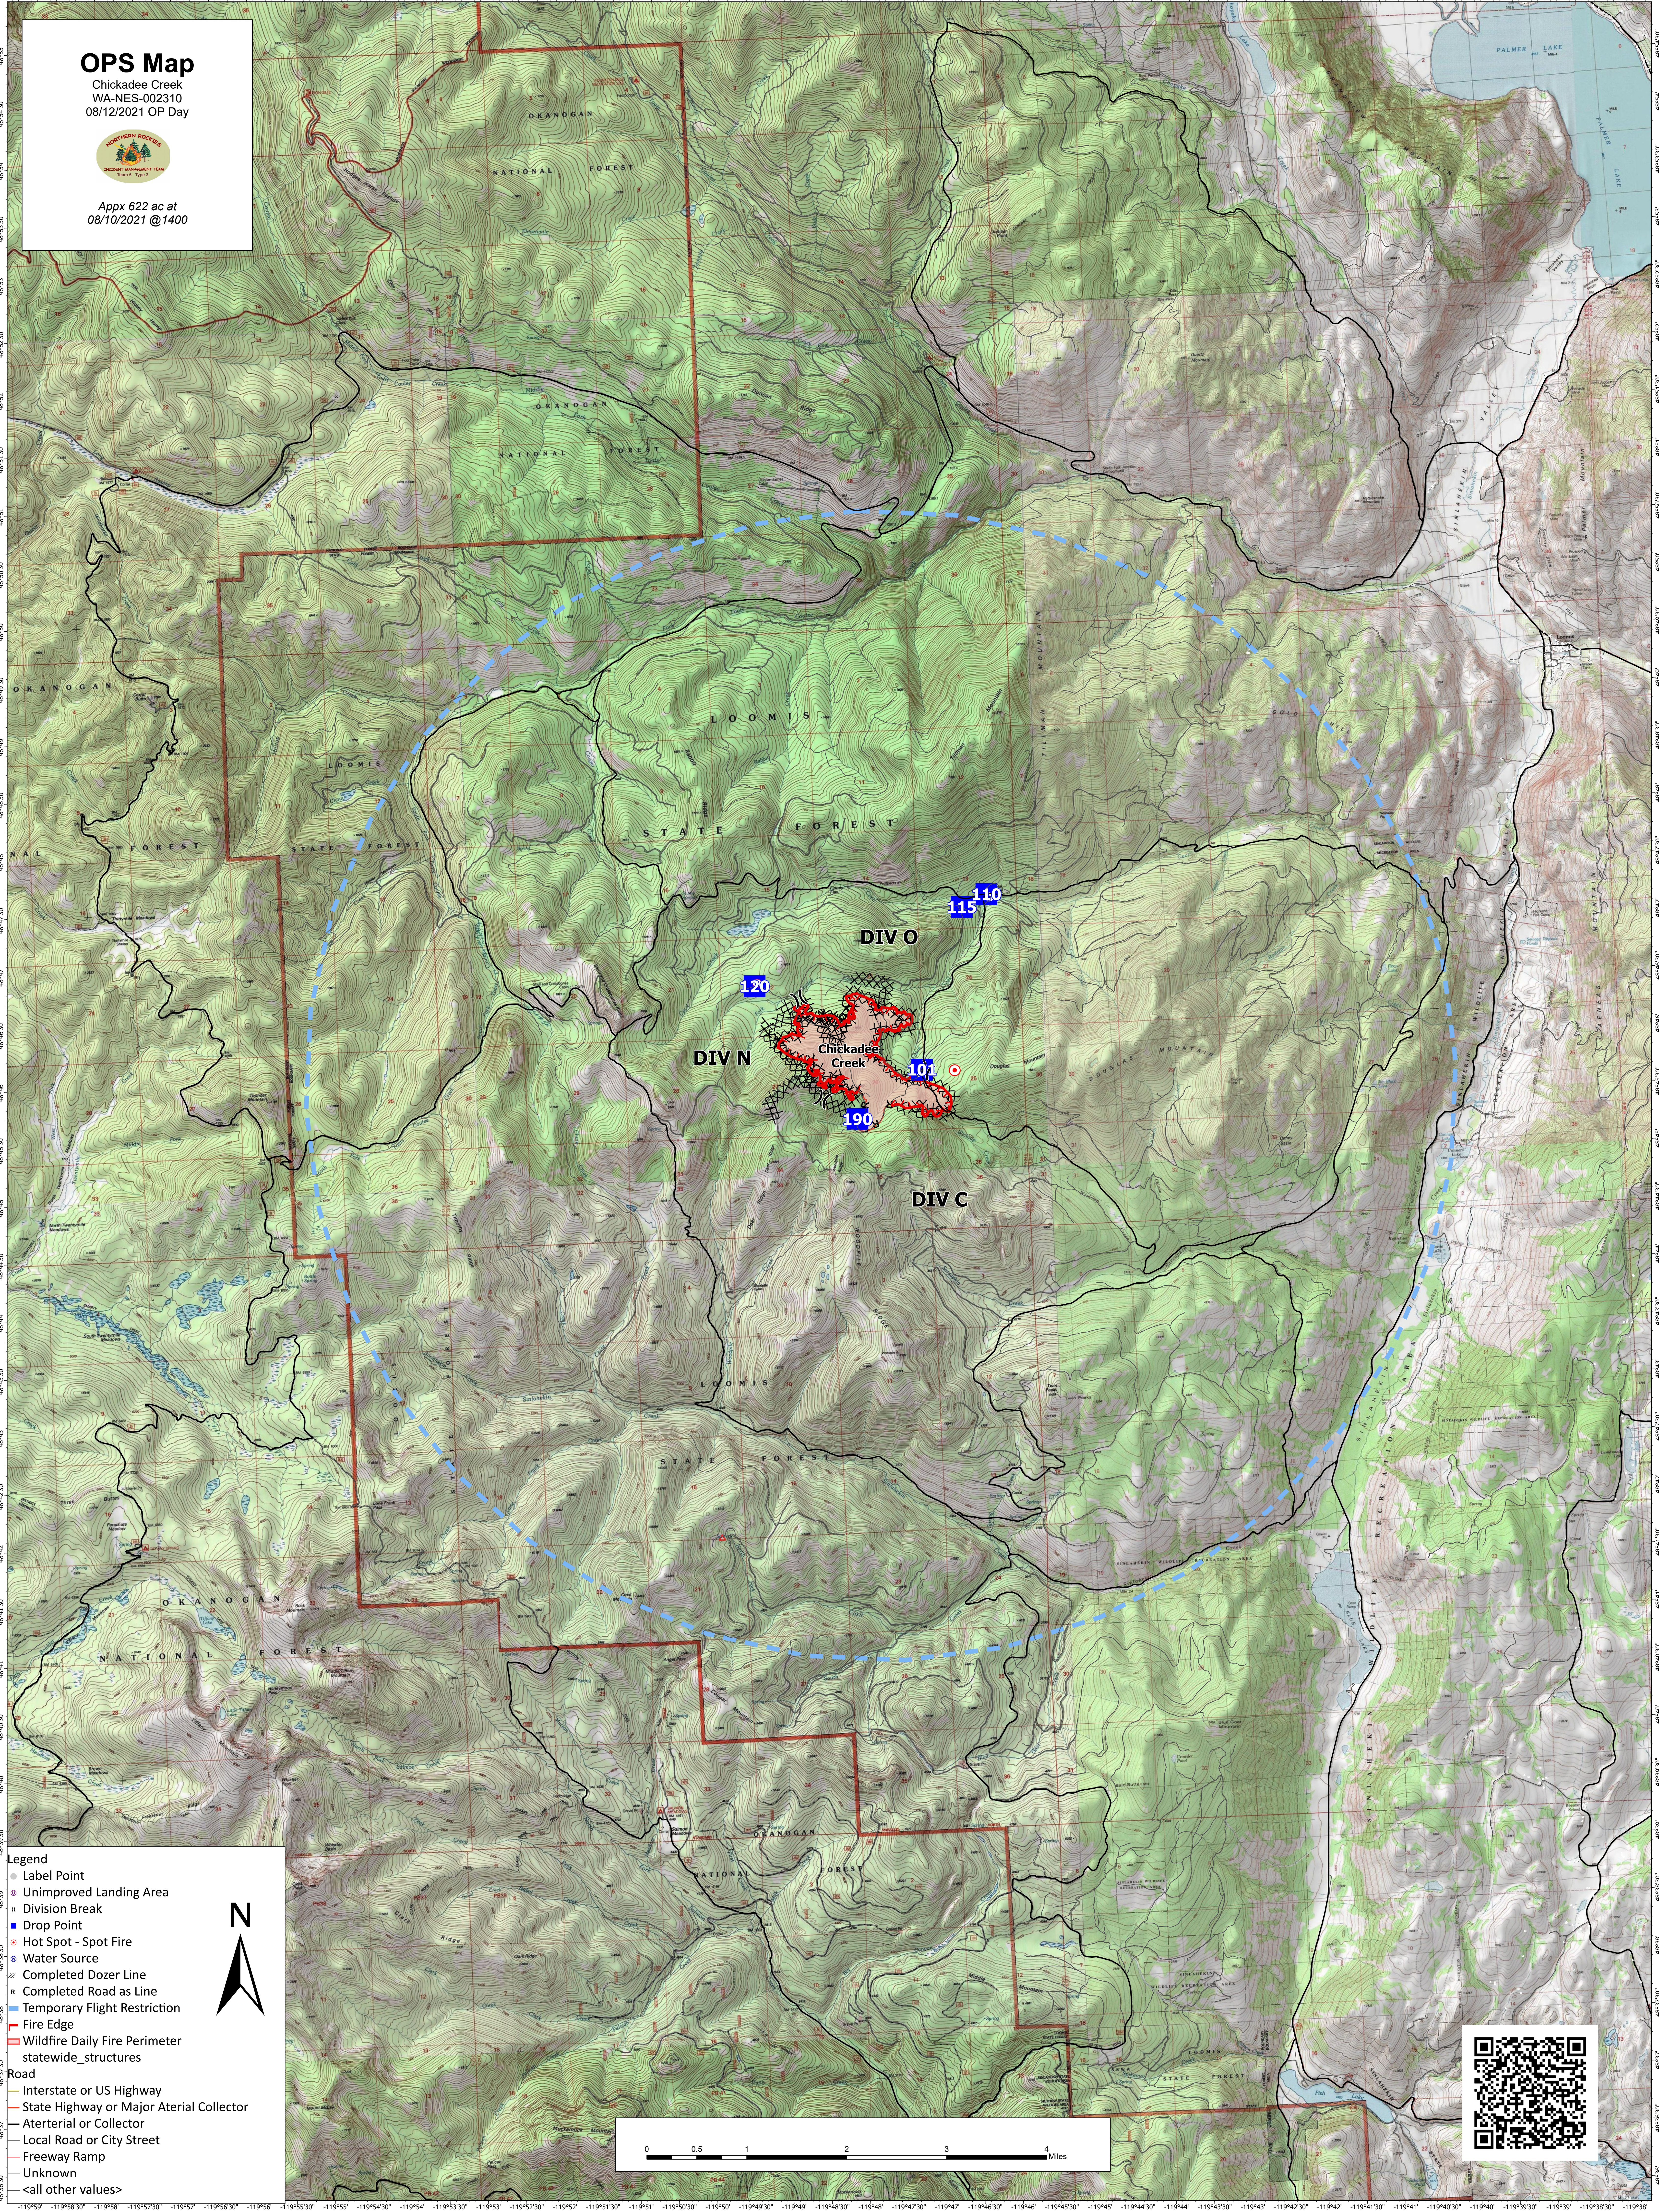

OPS Map

Chickadee Creek
WA-NES-002310
08/12/2021 OP Day

Appx 622 ac at
08/10/2021 @1400

- ### Legend
- Label Point
 - Unimproved Landing Area
 - ⊞ Division Break
 - Drop Point
 - Hot Spot - Spot Fire
 - Water Source
 - ⊞ Completed Dozer Line
 - Completed Road as Line
 - Temporary Flight Restriction
 - Fire Edge
 - Wildfire Daily Fire Perimeter statewide_structures
- ### Road
- Interstate or US Highway
 - State Highway or Major Arterial Collector
 - Arterial or Collector
 - Local Road or City Street
 - Freeway Ramp
 - Unknown
 - <all other values>