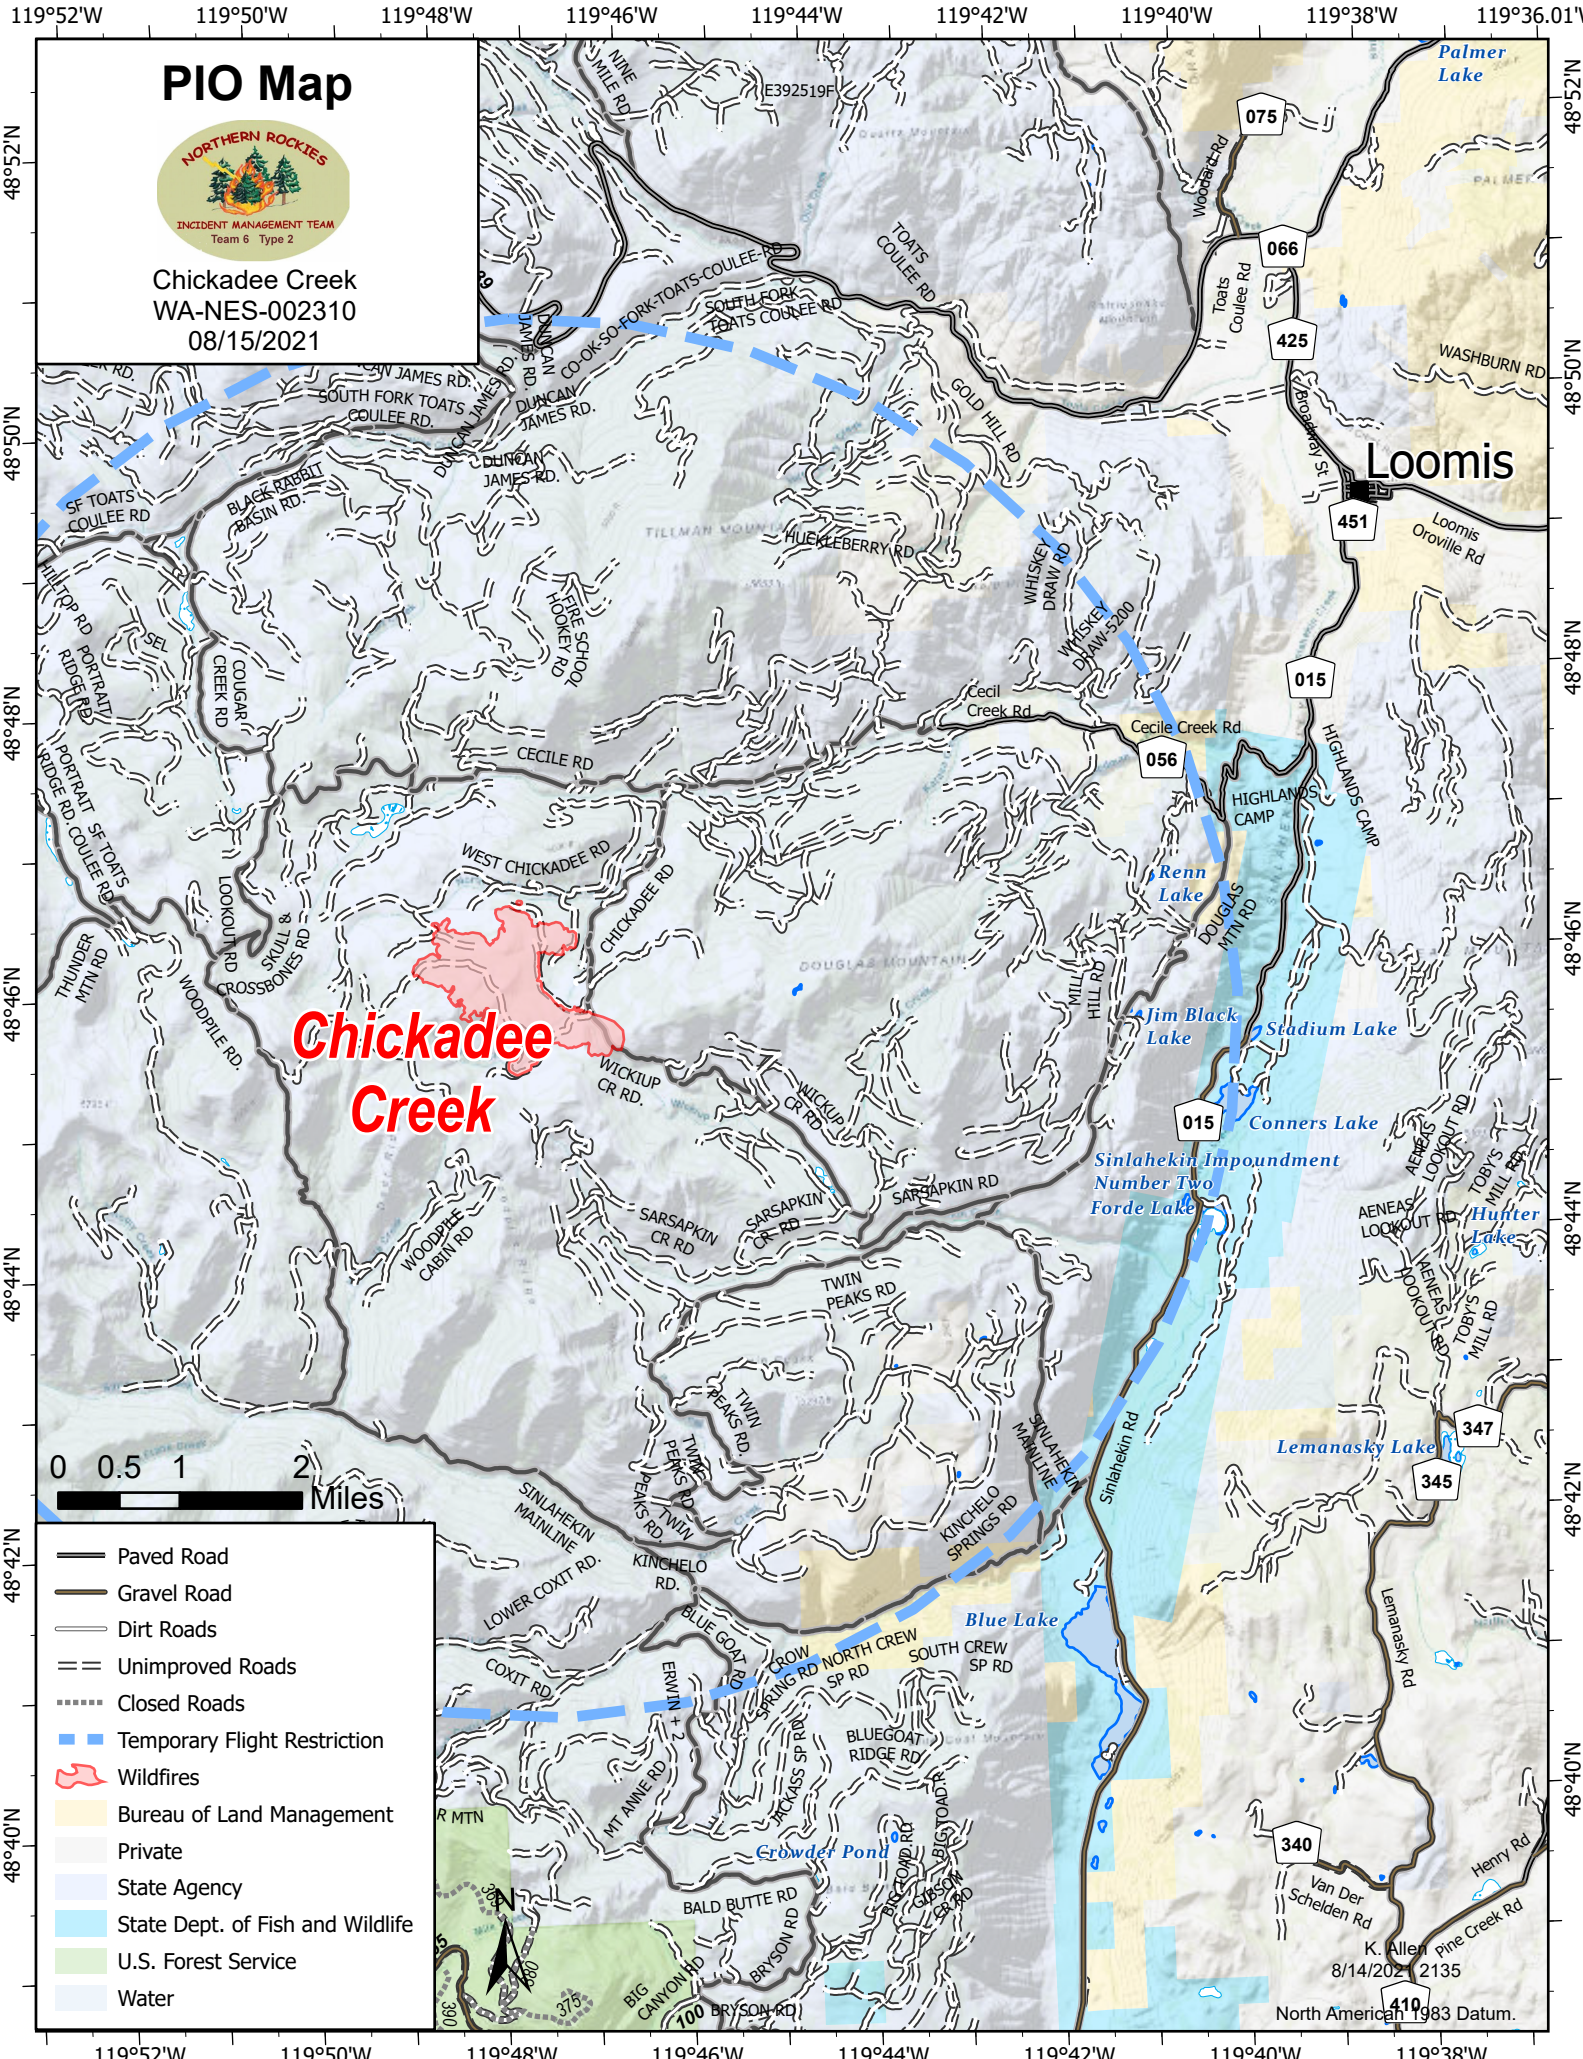

PIO Map

Chickadee Creek
WA-NES-002310
08/15/2021

Chickadee Creek

- Paved Road
- Gravel Road
- Dirt Roads
- == Unimproved Roads
- Closed Roads
- Temporary Flight Restriction
- Wildfires
- Bureau of Land Management
- Private
- State Agency
- State Dept. of Fish and Wildlife
- U.S. Forest Service
- Water

8/14/2021 2135

North American 1983 Datum.