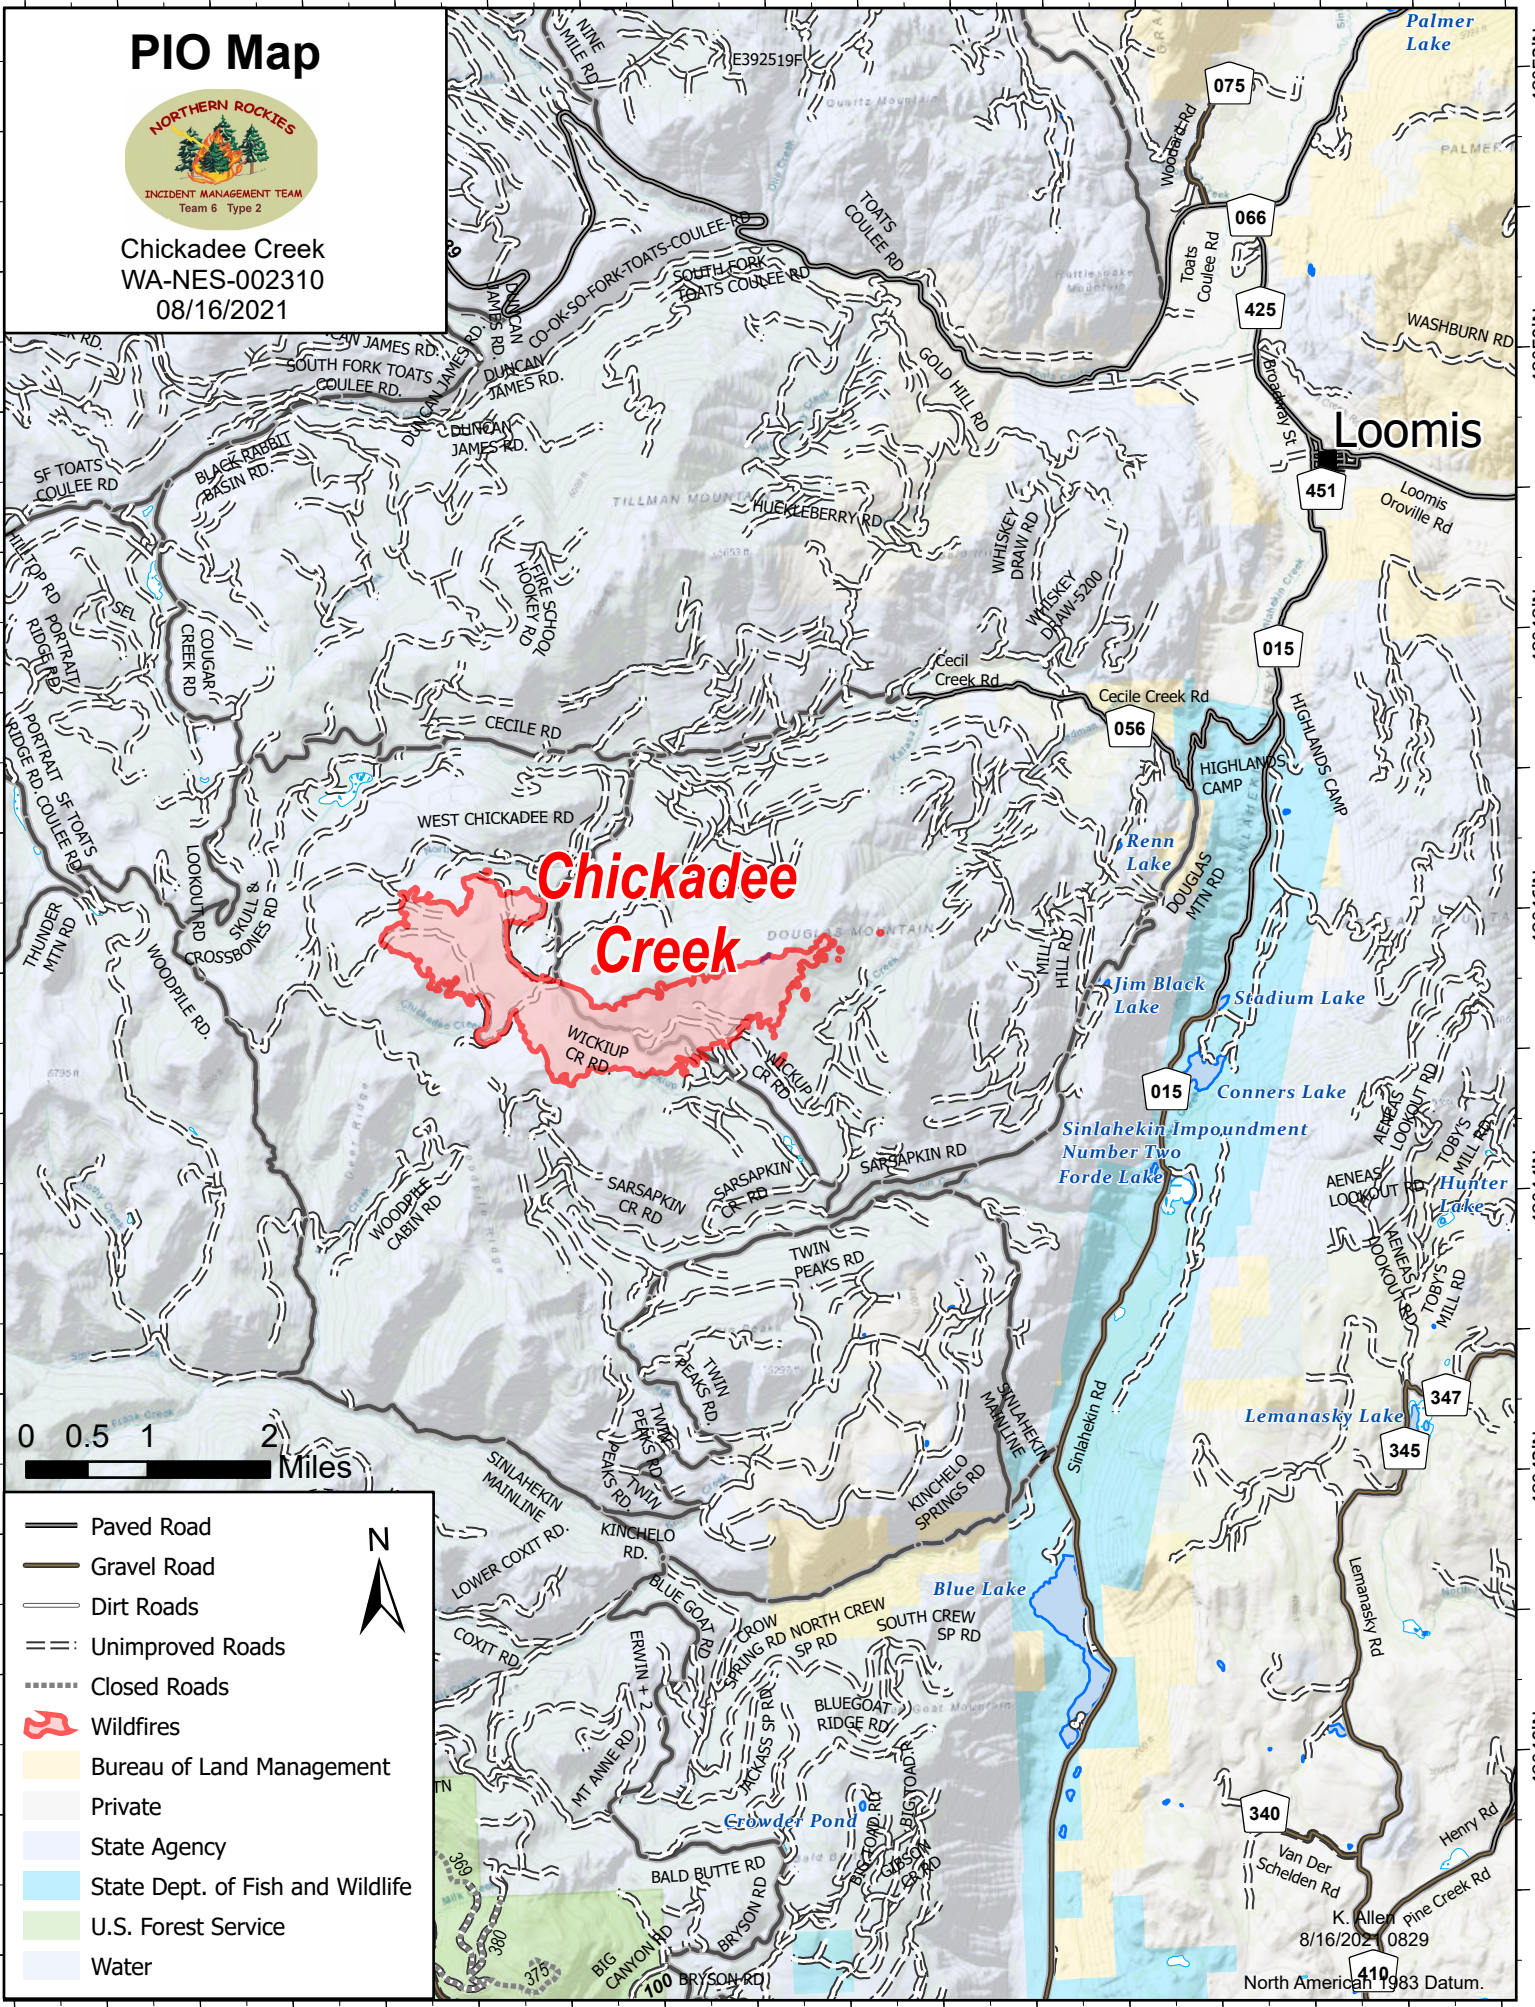

# PIO Map

Chickadee Creek  
WA-NES-002310  
08/16/2021

	Paved Road
	Gravel Road
	Dirt Roads
	Unimproved Roads
	Closed Roads
	Wildfires
	Bureau of Land Management
	Private
	State Agency
	State Dept. of Fish and Wildlife
	U.S. Forest Service
	Water

8/16/2021 0829  
North American 1983 Datum.