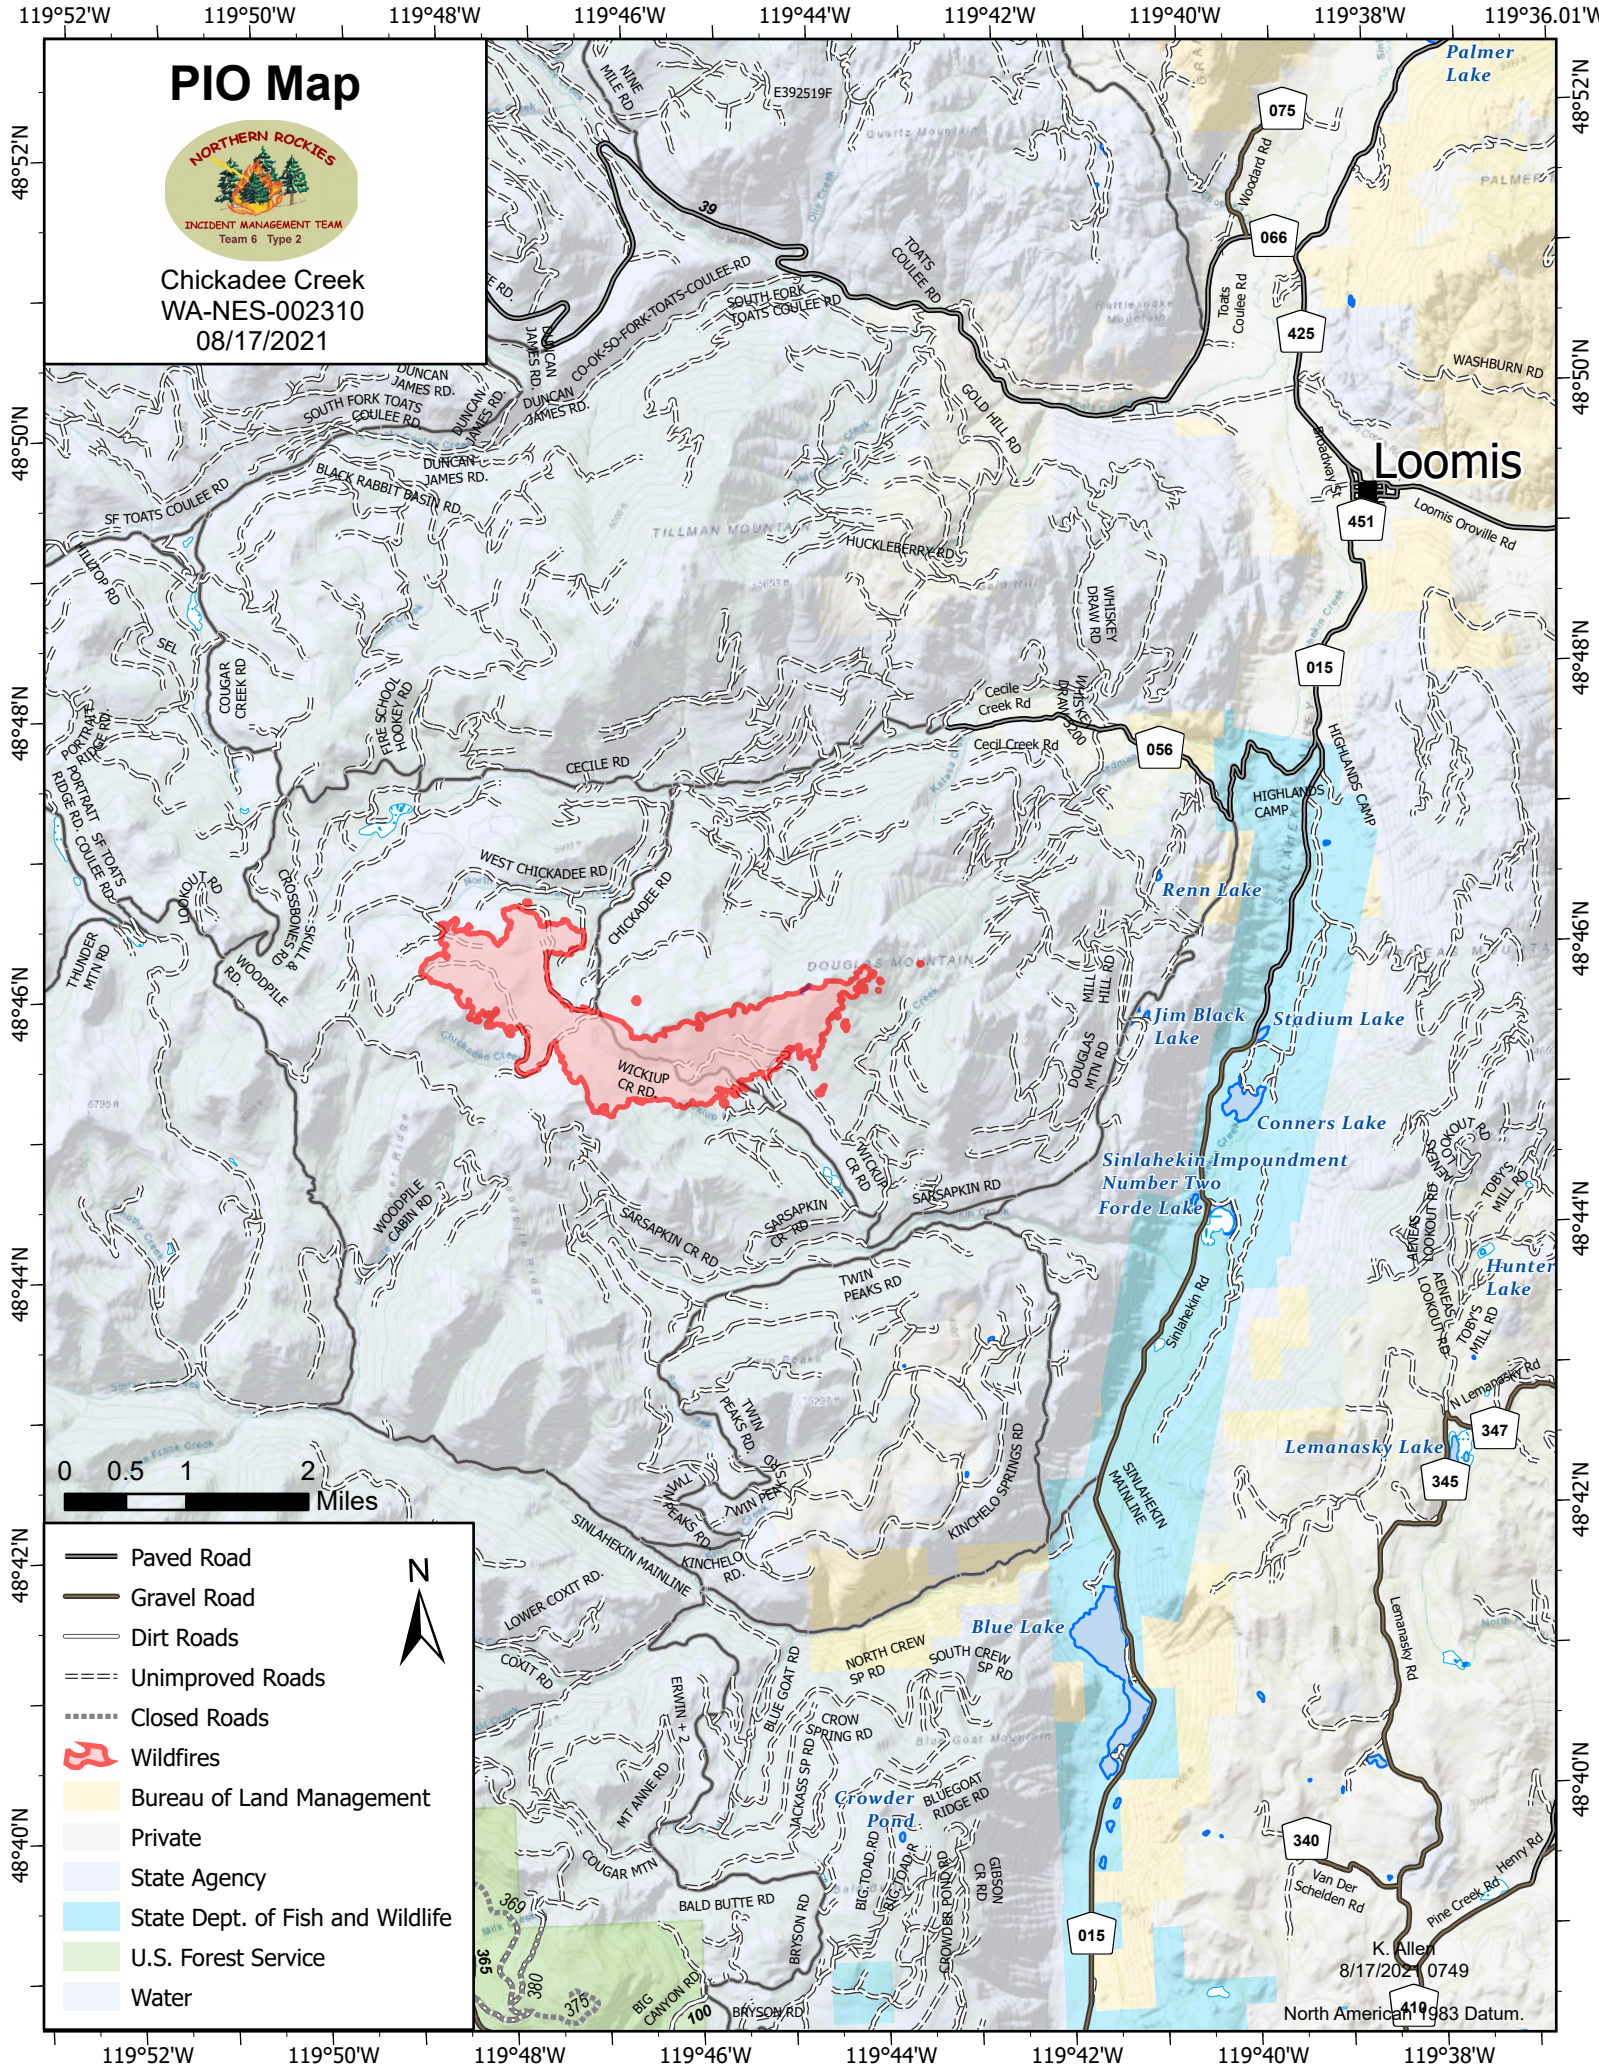

# PIO Map

Chickadee Creek  
WA-NES-002310  
08/17/2021

- Paved Road
- Gravel Road
- Dirt Roads
- Unimproved Roads
- Closed Roads
- Wildfires
- Bureau of Land Management
- Private
- State Agency
- State Dept. of Fish and Wildlife
- U.S. Forest Service
- Water

K. Allen  
8/17/2021 0749

North American 1983 Datum.