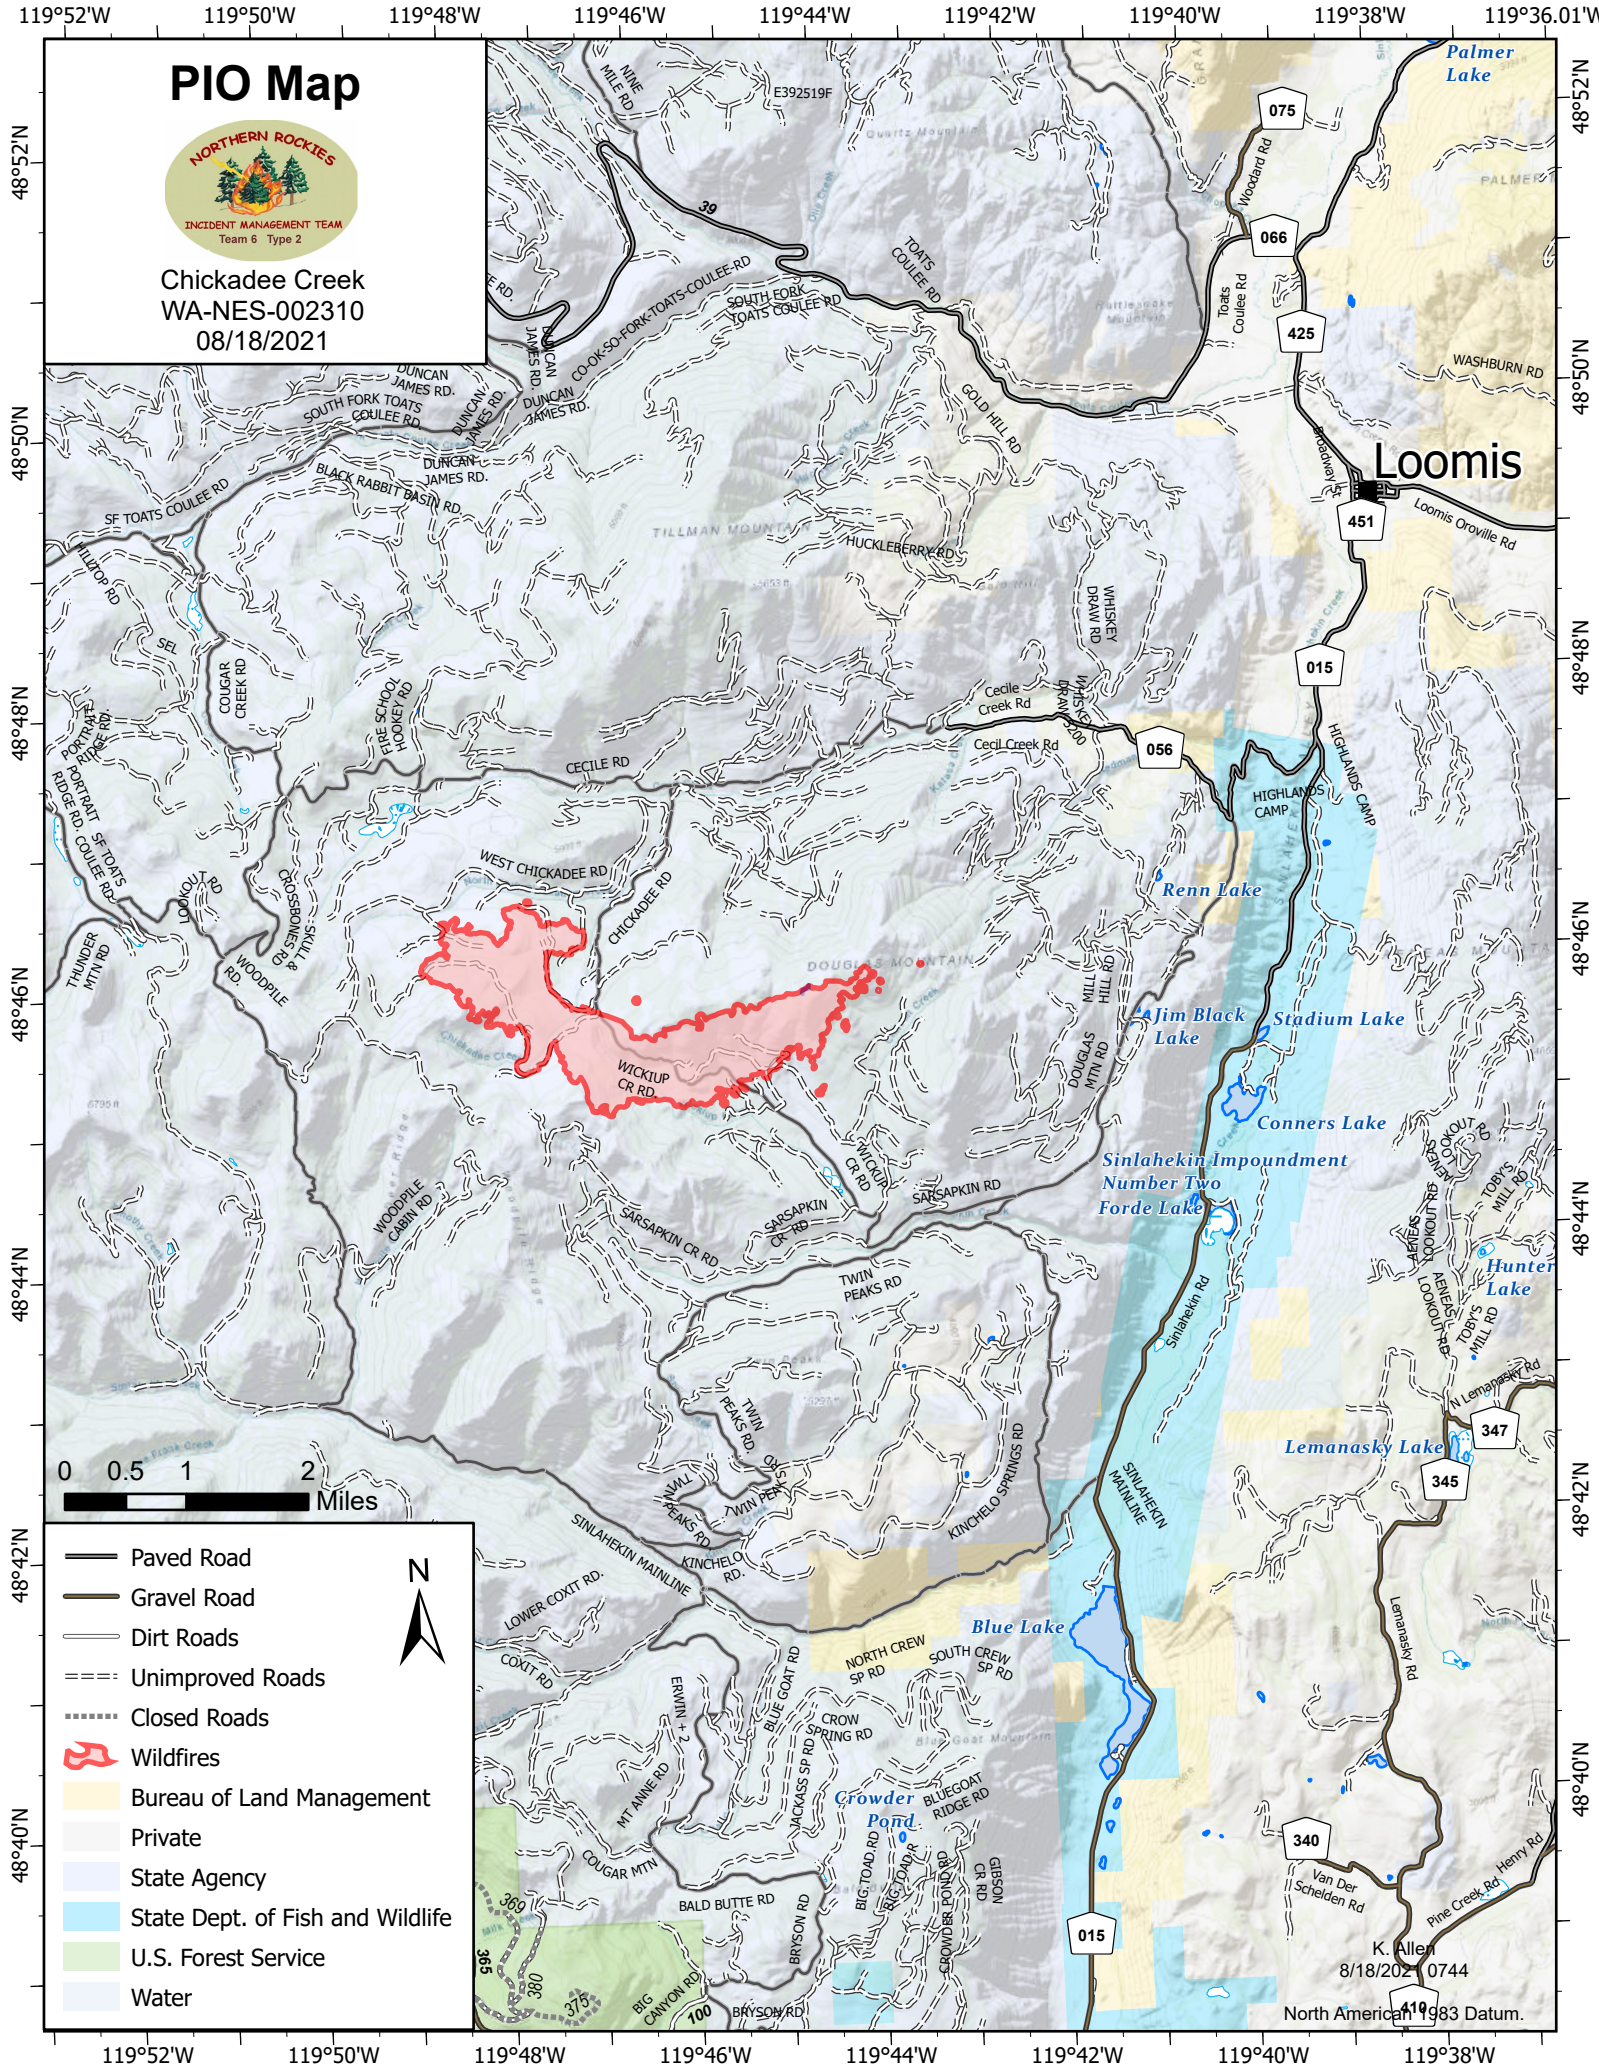

PIO Map

Chickadee Creek
WA-NES-002310
08/18/2021

- Paved Road
- Gravel Road
- Dirt Roads
- Unimproved Roads
- Closed Roads
- Wildfires
- Bureau of Land Management
- Private
- State Agency
- State Dept. of Fish and Wildlife
- U.S. Forest Service
- Water

K. Allen
8/18/2021 0744

North American 1983 Datum.