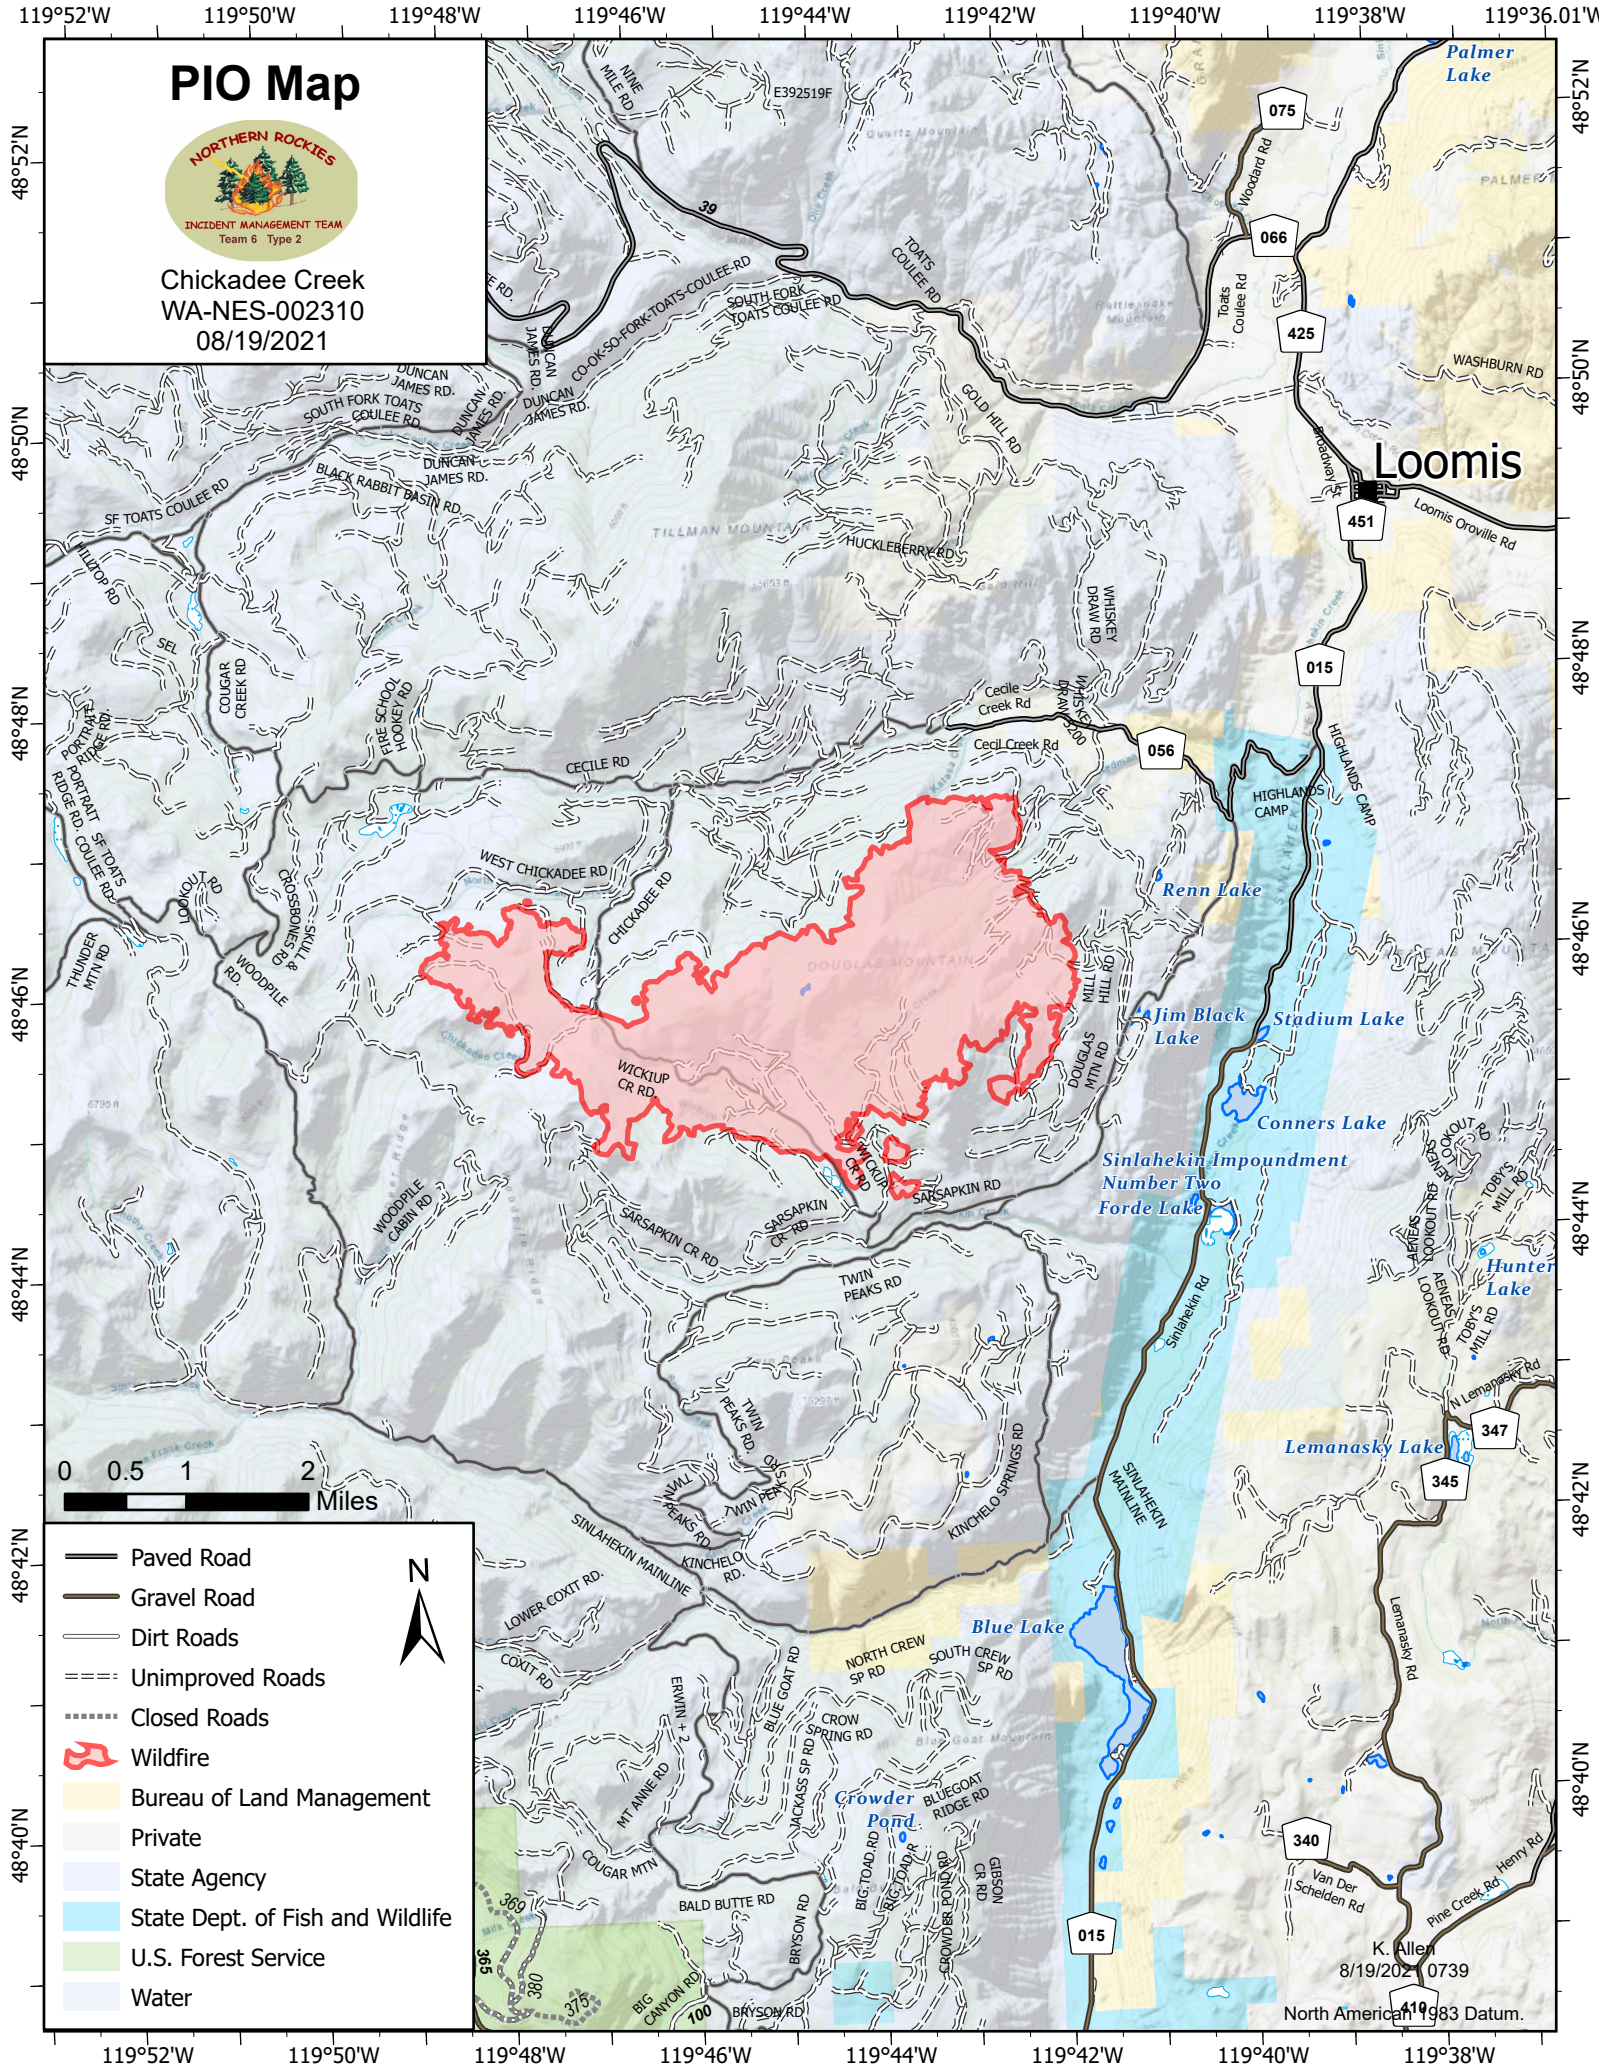

# PIO Map

Chickadee Creek  
WA-NES-002310  
08/19/2021

0 0.5 1 2 Miles

- Paved Road
- Gravel Road
- Dirt Roads
- - - Unimproved Roads
- ..... Closed Roads
- Wildfire
- Bureau of Land Management
- Private
- State Agency
- State Dept. of Fish and Wildlife
- U.S. Forest Service
- Water

N

K. Allen  
8/19/2021 0739  
North American 1983 Datum.