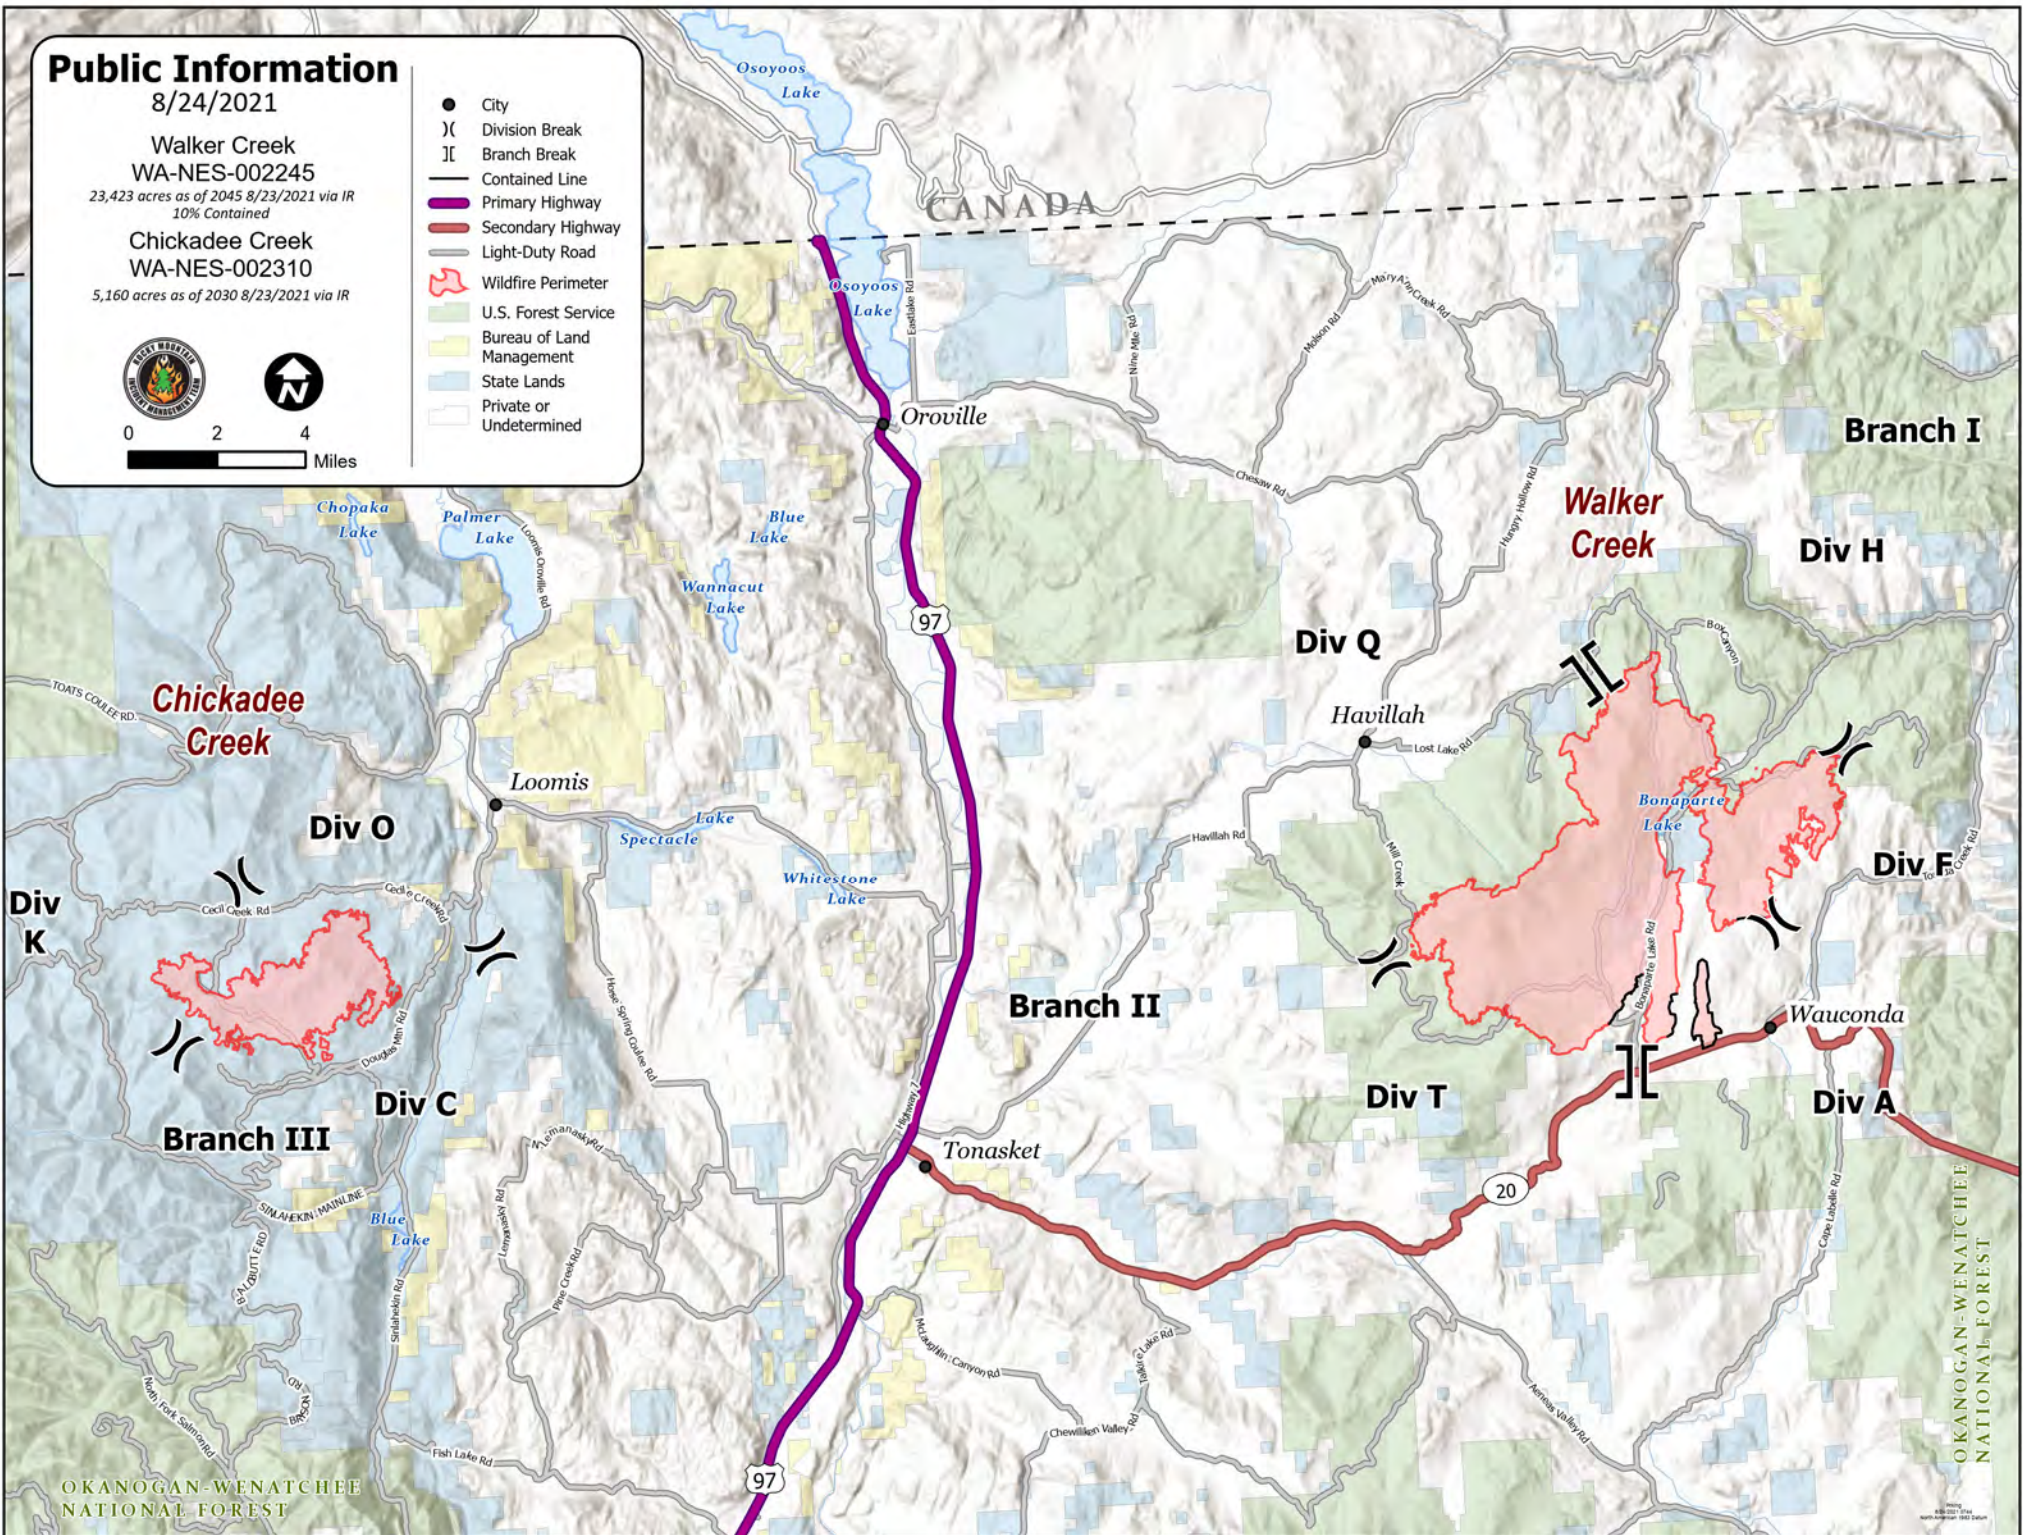

Public Information

8/24/2021

Walker Creek

WA-NES-002245

23,423 acres as of 2045 8/23/2021 via IR
10% Contained

Chickadee Creek

WA-NES-002310

5,160 acres as of 2030 8/23/2021 via IR

0 2 4
Miles

- City
- (X) Division Break
- || Branch Break
- Contained Line
- Primary Highway
- Secondary Highway
- Light-Duty Road
- Wildfire Perimeter
- U.S. Forest Service
- Bureau of Land Management
- State Lands
- Private or Undetermined

OKANOGAN-WENATCHEE
NATIONAL FOREST

OKANOGAN-WENATCHEE
NATIONAL FOREST