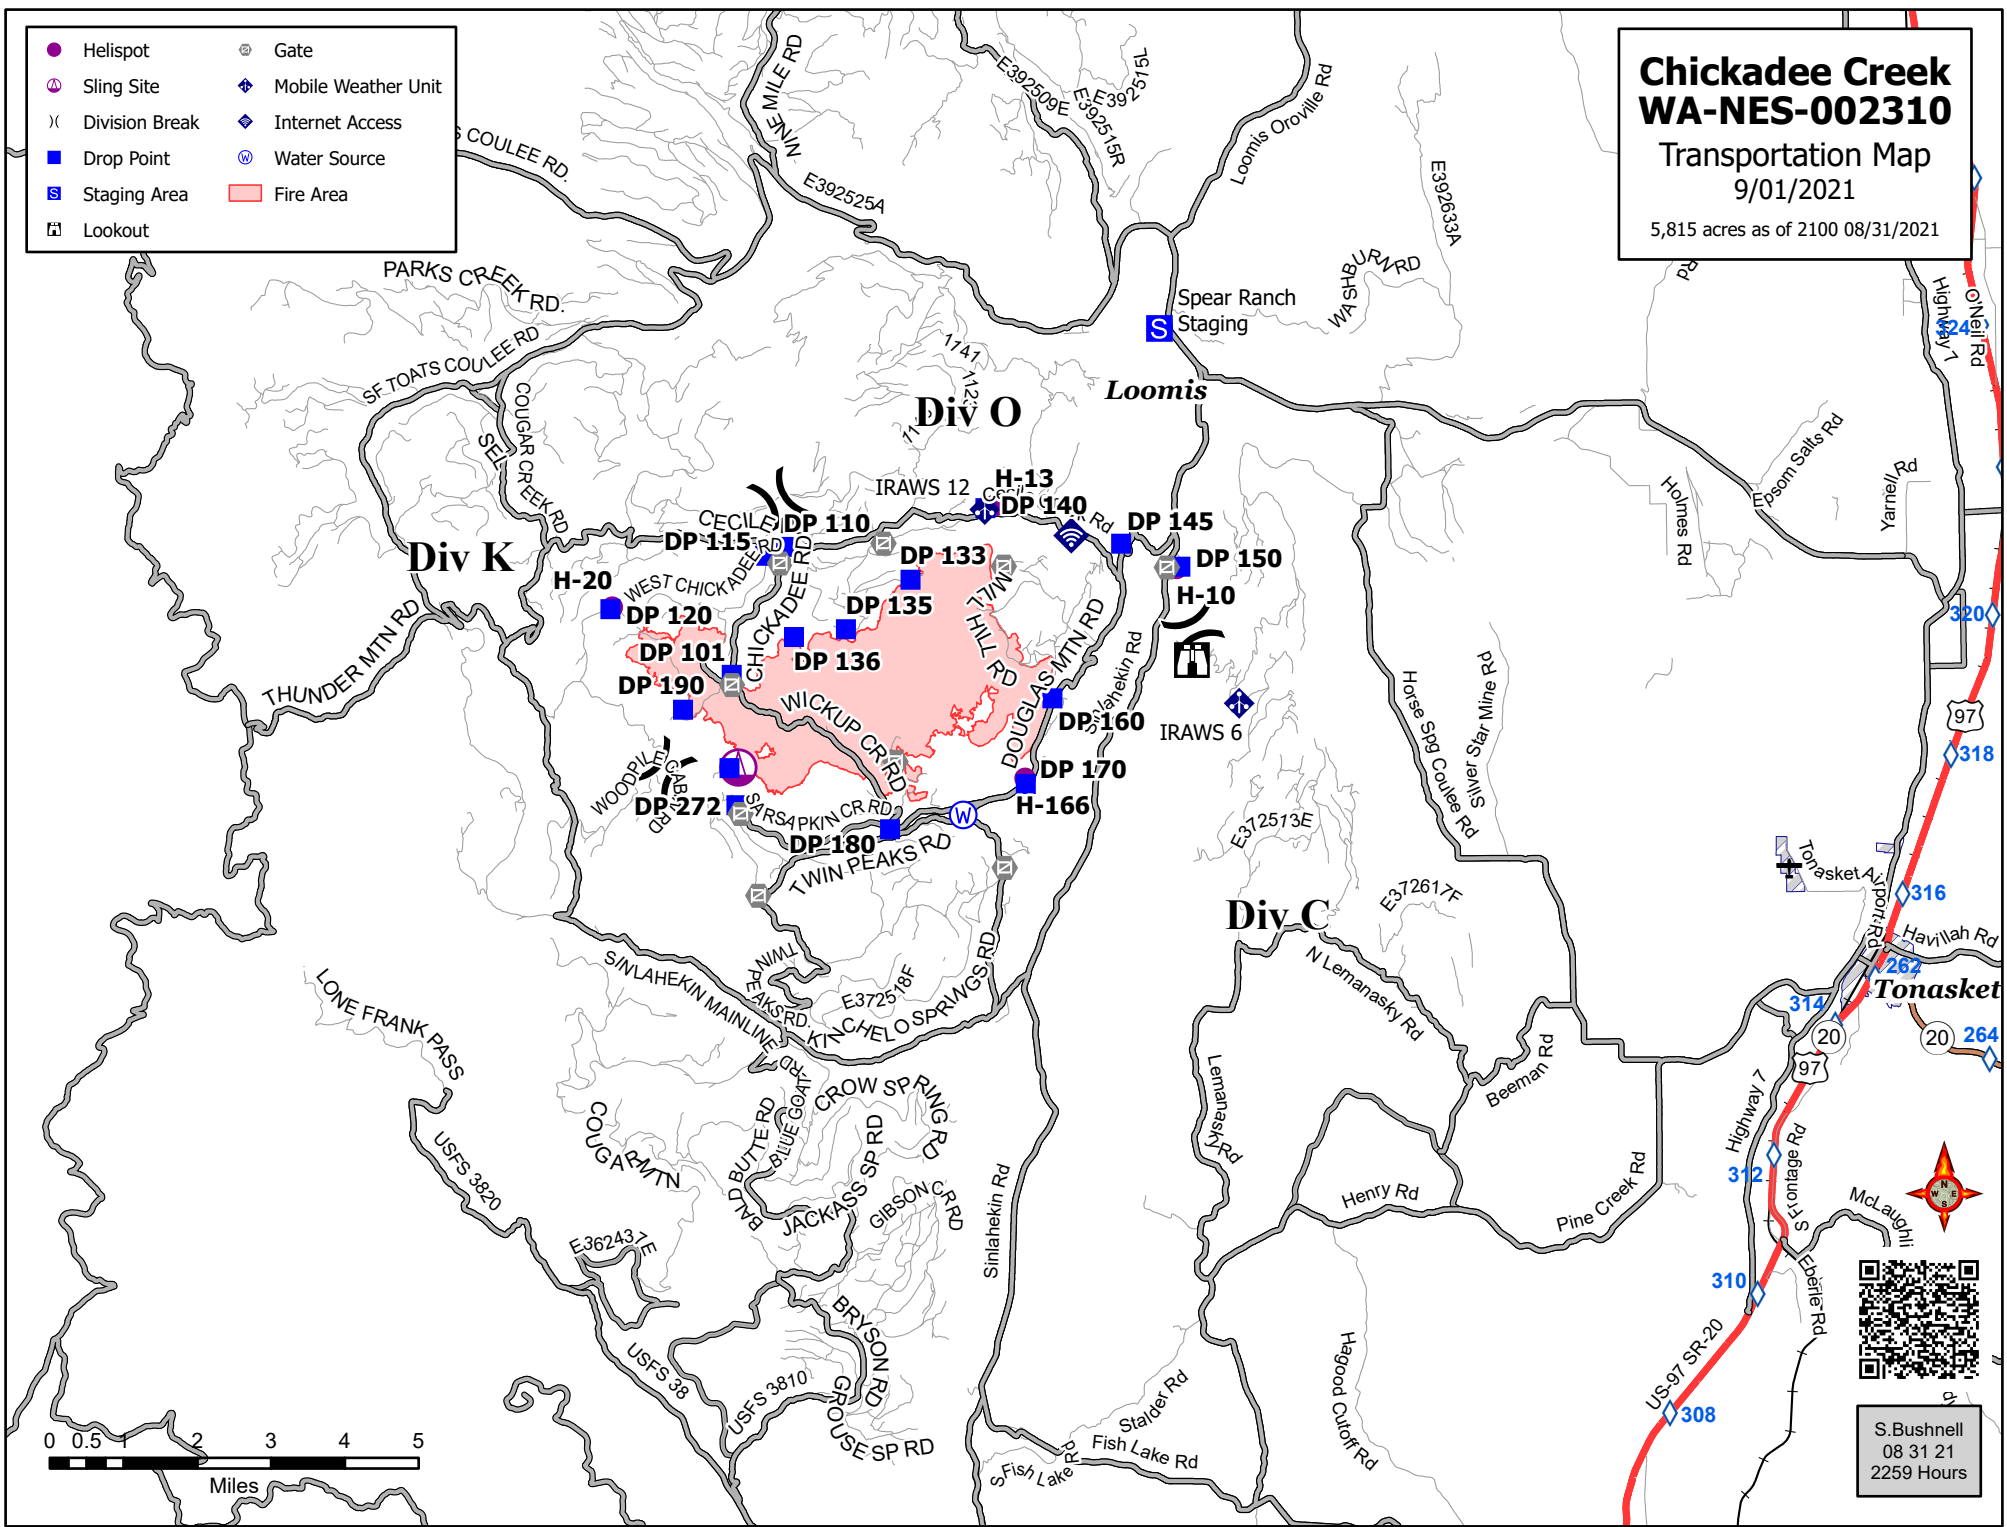

Chickadee Creek WA-NES-002310

Transportation Map
9/01/2021

5,815 acres as of 2100 08/31/2021

- Helispot
- ⊕ Gate
- ⊕ Sling Site
- ⊕ Mobile Weather Unit
- ⊕ Division Break
- ⊕ Internet Access
- Drop Point
- ⊕ Water Source
- Staging Area
- Fire Area
- ⊕ Lookout